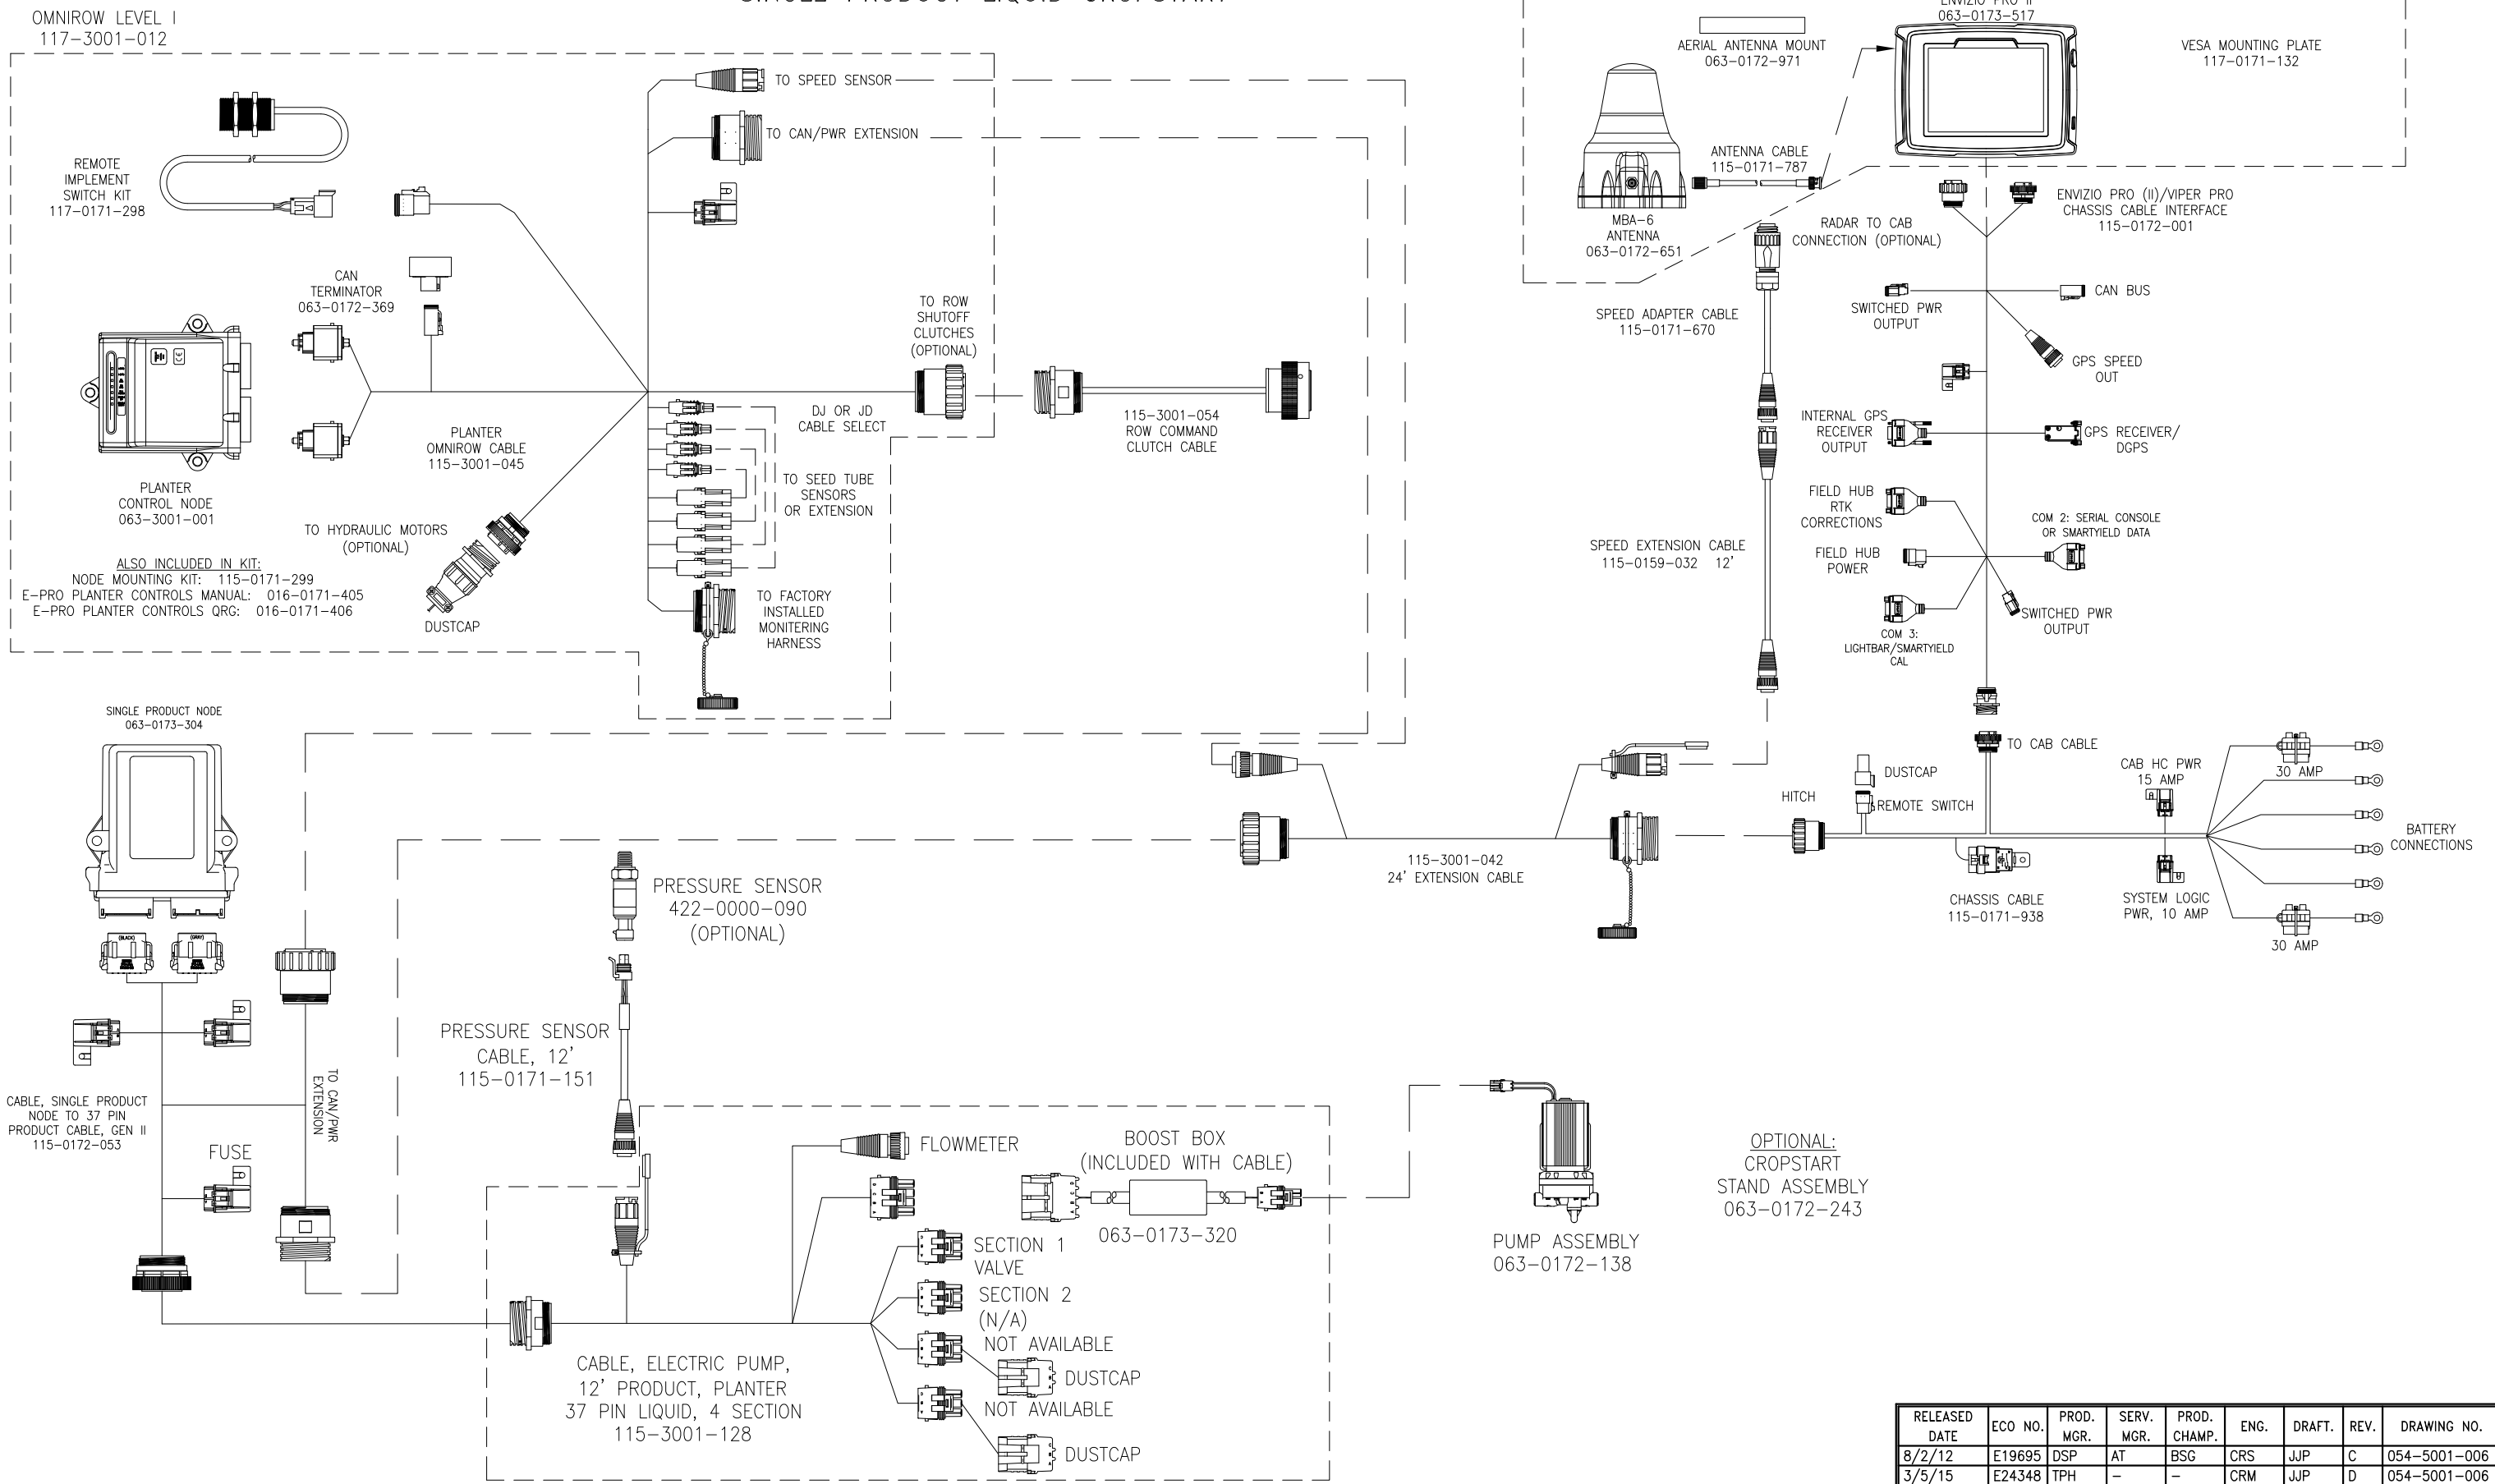

JD 8X30 TRACTOR, JD 1770 12R PLANTER
 ENVIZIO PRO II WAAS, OMNIROW LEVEL I,
 SINGLE PRODUCT LIQUID CROPSTART

RELEASED DATE	ECO NO.	PROD. MGR.	SERV. MGR.	PROD. CHAMP.	ENG.	DRAFT.	REV.	DRAWING NO.
8/2/12	E19695	DSP	AT	BSG	CRS	JJP	C	054-5001-006
3/5/15	E24348	TPH	-	-	CRM	JJP	D	054-5001-006