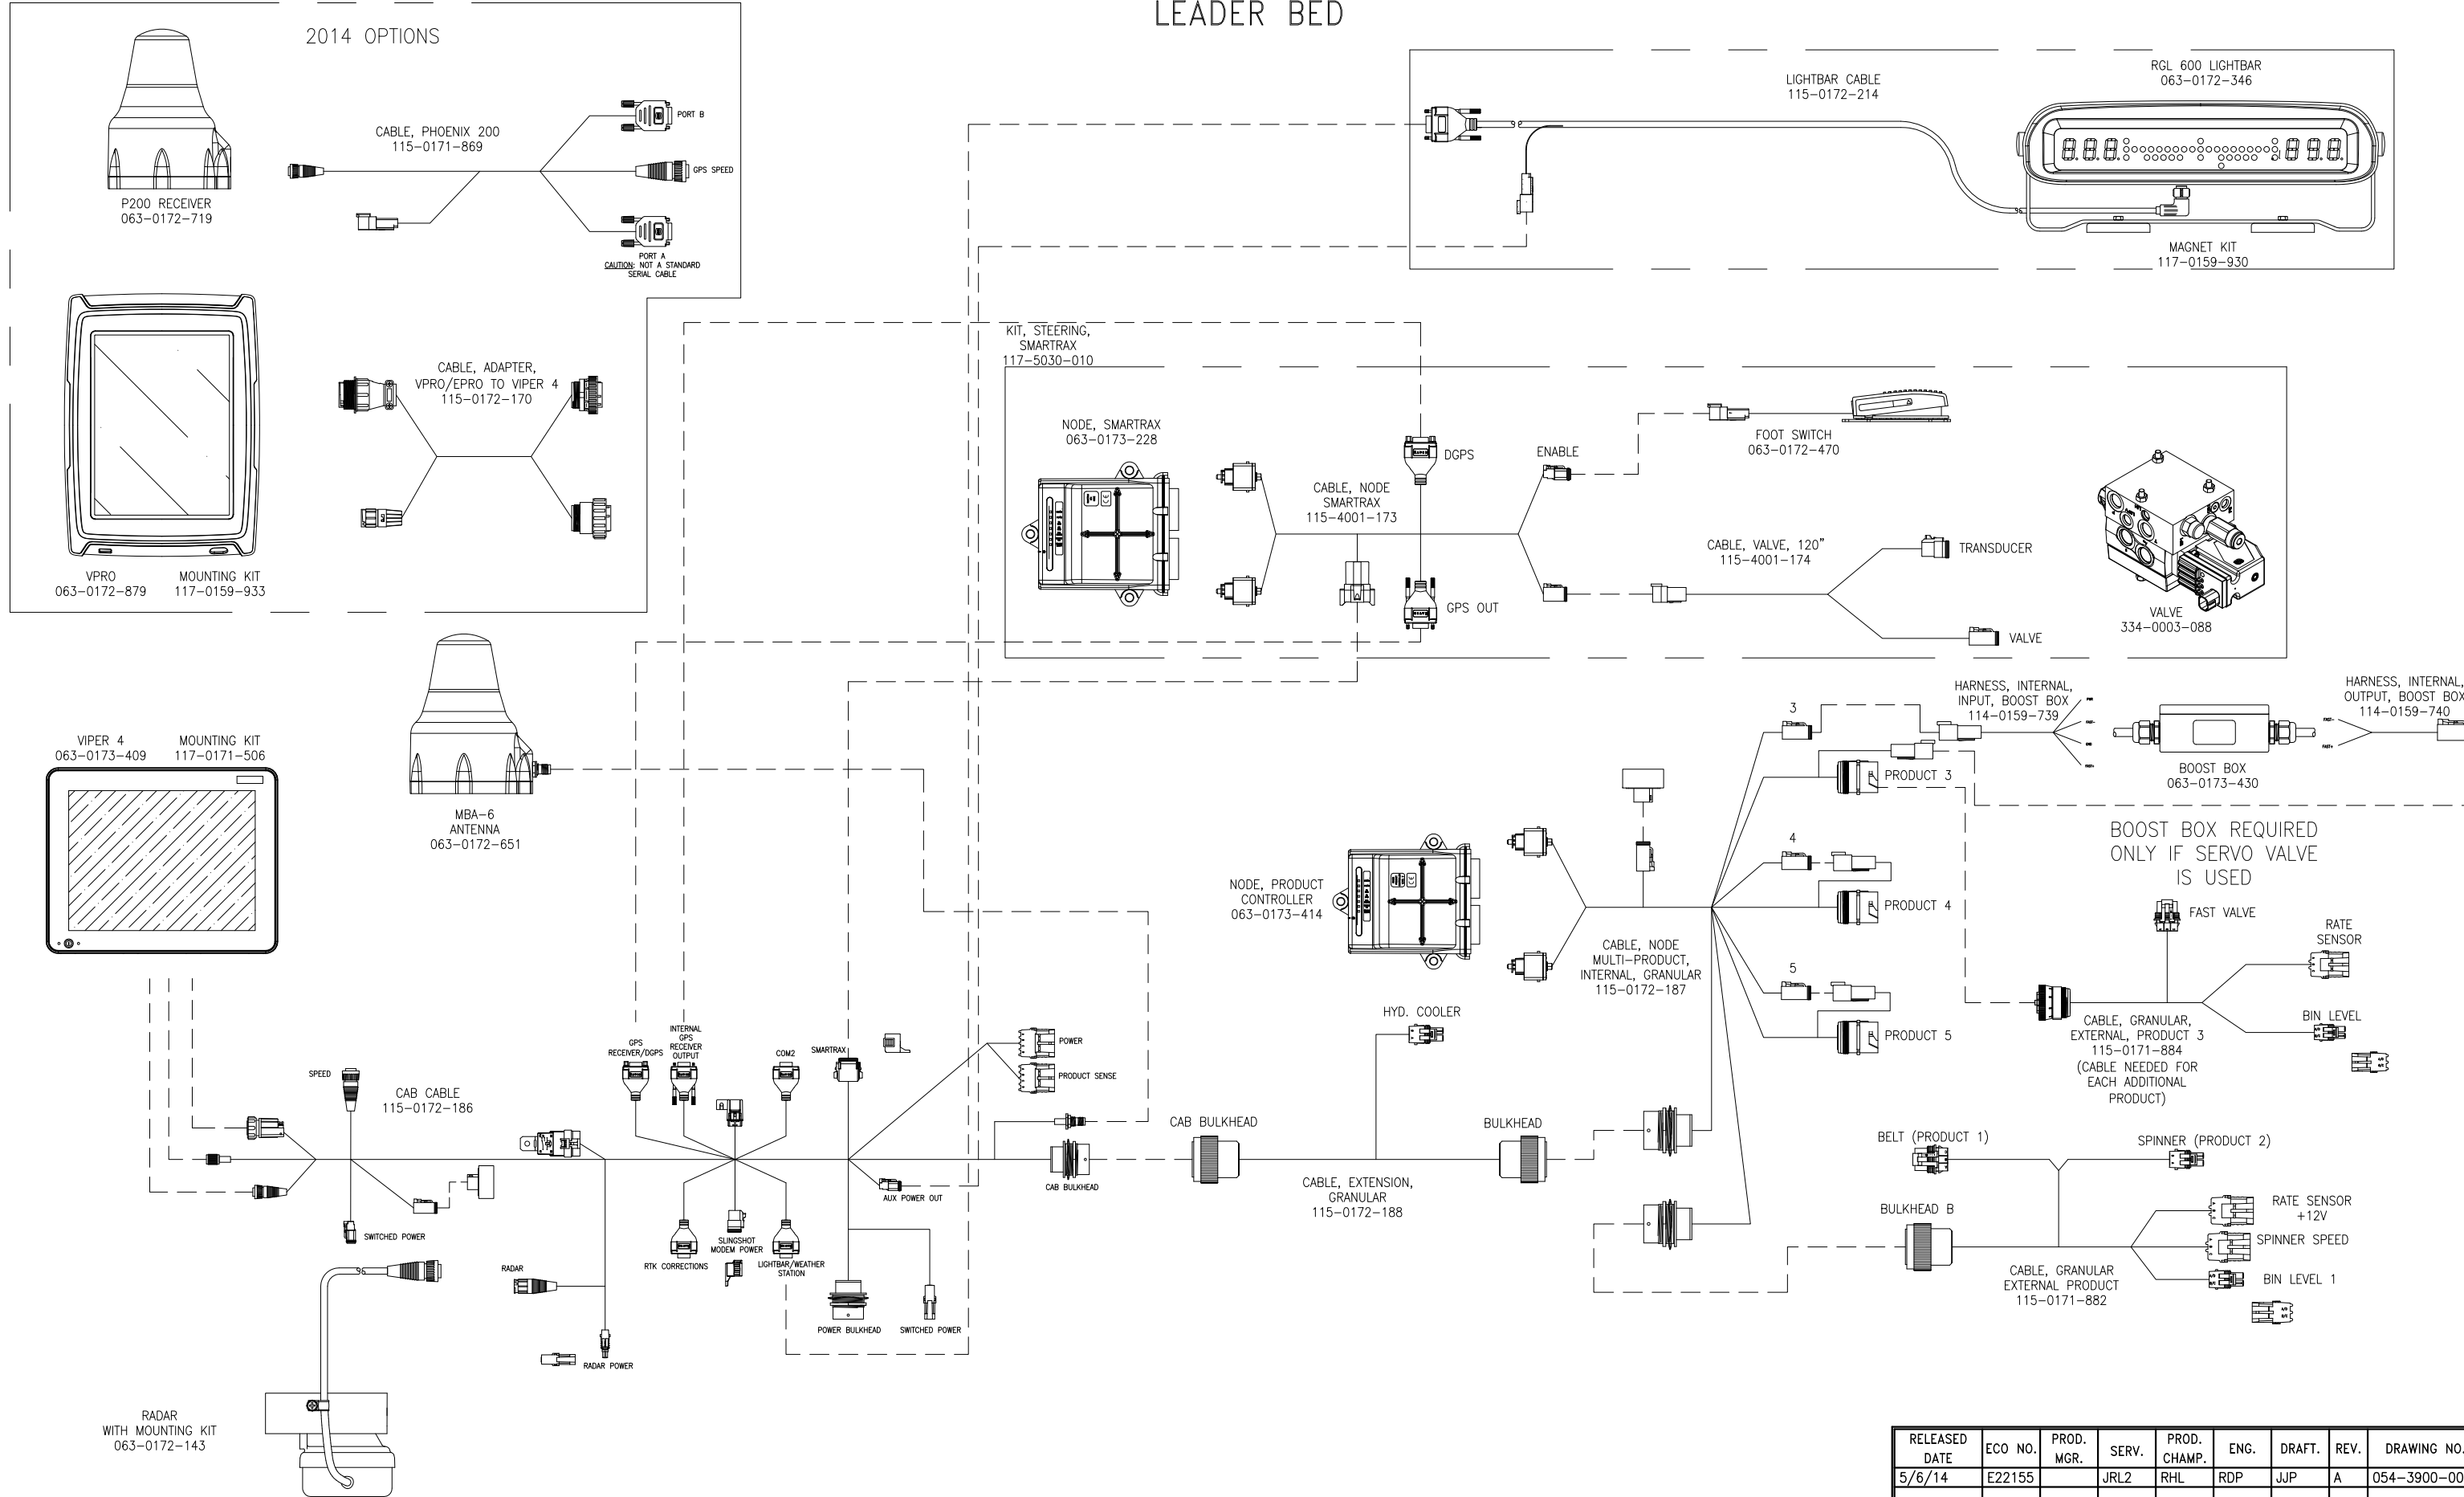

# MY 2014 RBR VECTOR 300, VIPER 4 W/INTERNAL GPS, NEW LEADER BED

2014 OPTIONS

RELEASED DATE	ECO NO.	PROD. MGR.	SERV.	PROD. CHAMP.	ENG.	DRAFT.	REV.	DRAWING NO.
5/6/14	E22155		JRL2	RHL	RDP	JJP	A	054-3900-002