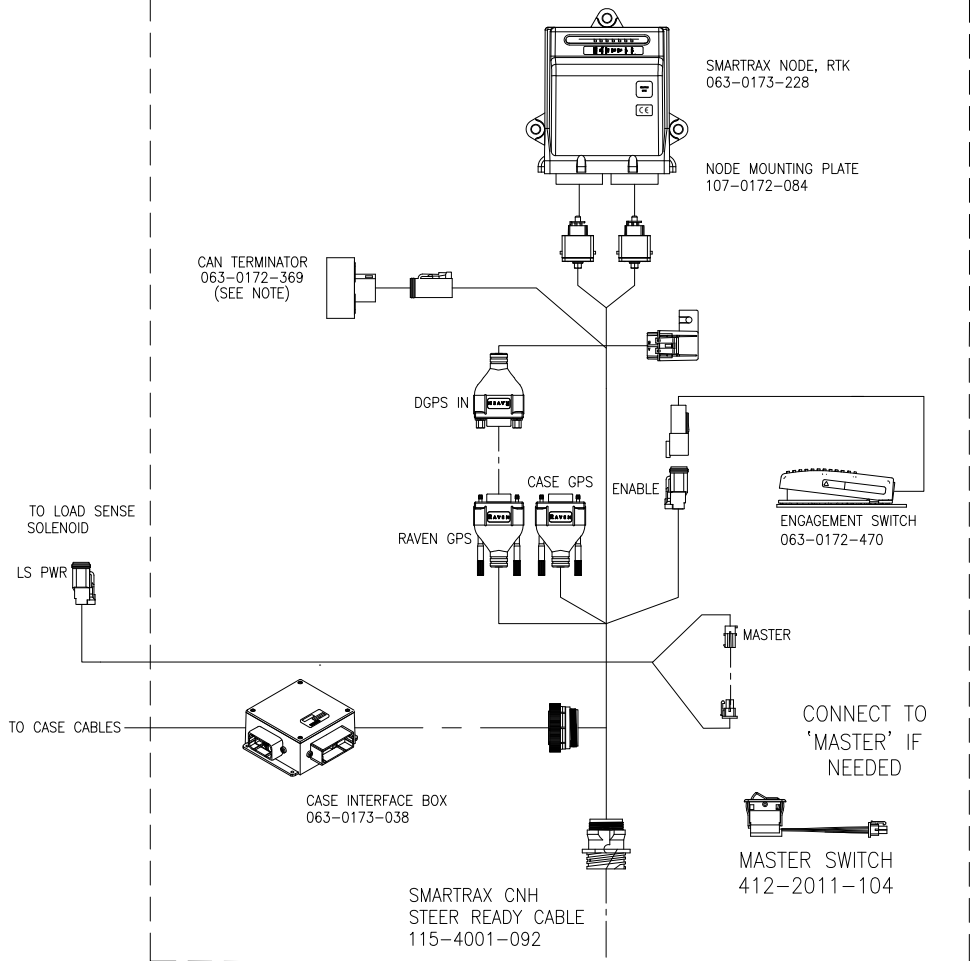

# CRUIZER II RTK CASE IH/NEW HOLLAND ARTICULATED/STEERING READY W/SLINGSHOT

SMARTRAX CASE STEIGER/STX, NH TJ/T90X0 VPRO/EPRO KIT: 117-5032-002

Slingshot FIELD HUB KIT, VERIZON: 117-0171-634  
 Slingshot Wi-Fi FIELD HUB KIT, VERIZON: 117-0171-635  
 Slingshot FIELD HUB KIT, NA GENERIC: 117-0171-667  
 Slingshot Wi-Fi FIELD HUB KIT, NA GENERIC: 117-0171-668  
 Slingshot FIELD HUB KIT, INTERNATIONAL: 117-0171-669  
 Slingshot Wi-Fi FIELD HUB KIT, INTERNATIONAL: 117-0171-670

NOTE:  
 THESE KITS INCLUDE ONLY  
 ONE POWER CABLE

OPTIONAL:  
 REMOTE SWITCH KIT  
 117-0171-298

REMOTE SWITCH EXTENSION  
 CABLE, 20'  
 115-0171-501

\*NOTE: TERMINATOR INCLUDED WITH CRUIZER II CONSOLE CABLE

| RELEASED DATE | ECO NO. | PROD. MGR. | SERV. MGR. | PROD. CHAMP. | ENG. | DRAFT. | REV. | DRAWING NO.  |
|---------------|---------|------------|------------|--------------|------|--------|------|--------------|
| 6/23/15       | E24429  | TPH        | -          | AT           | CRM  | JJP    | C    | 054-3010-032 |
| 6/6/17        | E29230  | -          | BCN        | -            | NAD2 | JJP    | D    | 054-3010-032 |