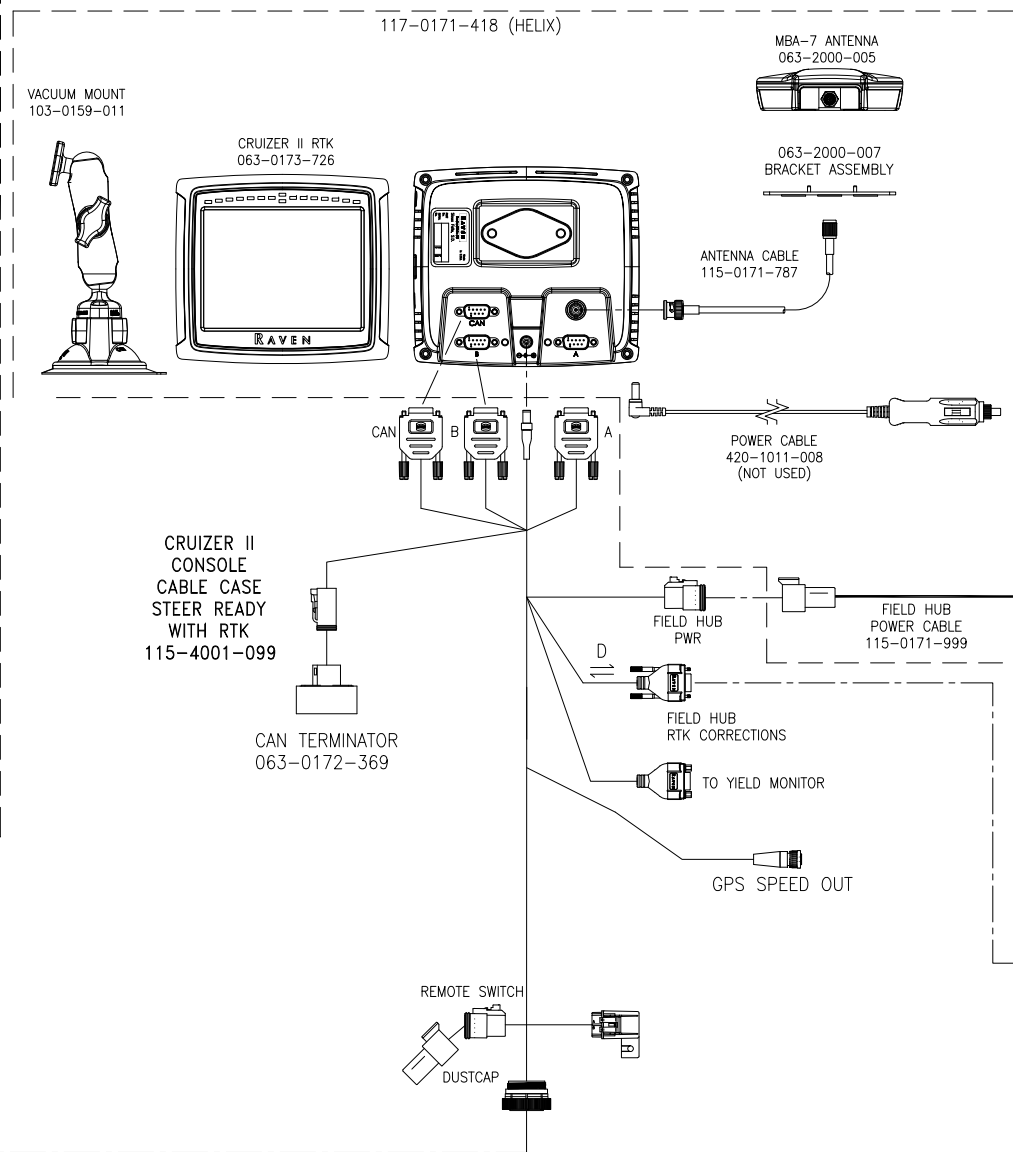

# CRUIZER II RTK CASE IH/NEW HOLLAND ARTICULATED/STEERING READY W/SLINGSHOT

SMARTRAX CASE STEIGER/STX, NH TJ/T90X0 VPRO/EPRO KIT: 117-5032-002

Slingshot FIELD HUB KIT, VERIZON: 117-0171-634  
 Slingshot Wi-Fi FIELD HUB KIT, VERIZON: 117-0171-635  
 Slingshot FIELD HUB KIT, NA GENERIC: 117-0171-667  
 Slingshot Wi-Fi FIELD HUB KIT, NA GENERIC: 117-0171-668  
 Slingshot FIELD HUB KIT, INTERNATIONAL: 117-0171-669  
 Slingshot Wi-Fi FIELD HUB KIT, INTERNATIONAL: 117-0171-670

NOTE:  
 THESE KITS INCLUDE ONLY  
 ONE POWER CABLE

OPTIONAL:  
 REMOTE SWITCH KIT  
 117-0171-298

REMOTE SWITCH EXTENSION  
 CABLE, 20'  
 115-0171-501

\*NOTE: TERMINATOR INCLUDED WITH CRUIZER II CONSOLE CABLE

| RELEASED DATE | ECO NO. | PROD. MGR. | SERV. MGR. | PROD. CHAMP. | ENG. | DRAFT. | REV. | DRAWING NO.  |
|---------------|---------|------------|------------|--------------|------|--------|------|--------------|
| 6/23/15       | E24429  | TPH        | -          | AT           | CRM  | JJP    | C    | 054-3010-032 |
| 6/6/17        | E29230  | -          | BCN        | -            | NAD2 | JJP    | D    | 054-3010-032 |