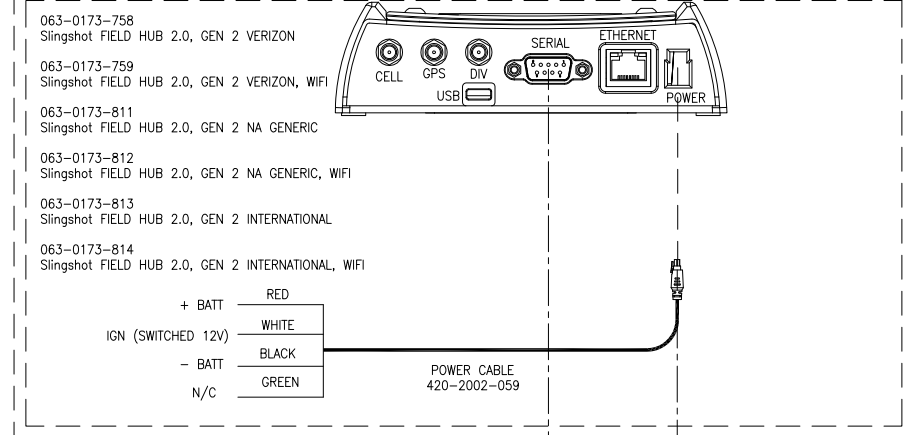

# CRUIZER II RTK CASE IH/NEW HOLLAND ARTICULATED/STEERING READY W/SLINGSHOT

SMARTRAX CASE STEIGER/STX, NH TJ/T90X0 VPRO/EPRO KIT: 117-5032-002

Slingshot FIELD HUB KIT, VERIZON: 117-0171-634  
 Slingshot Wi-Fi FIELD HUB KIT, VERIZON: 117-0171-635  
 Slingshot FIELD HUB KIT, NA GENERIC: 117-0171-667  
 Slingshot Wi-Fi FIELD HUB KIT, NA GENERIC: 117-0171-668  
 Slingshot FIELD HUB KIT, INTERNATIONAL: 117-0171-669  
 Slingshot Wi-Fi FIELD HUB KIT, INTERNATIONAL: 117-0171-670

NOTE:  
 THESE KITS INCLUDE ONLY  
 ONE POWER CABLE

OPTIONAL:  
 REMOTE SWITCH KIT  
 117-0171-298

REMOTE SWITCH EXTENSION  
 CABLE, 20'  
 115-0171-501

\*NOTE: TERMINATOR INCLUDED WITH CRUIZER II CONSOLE CABLE