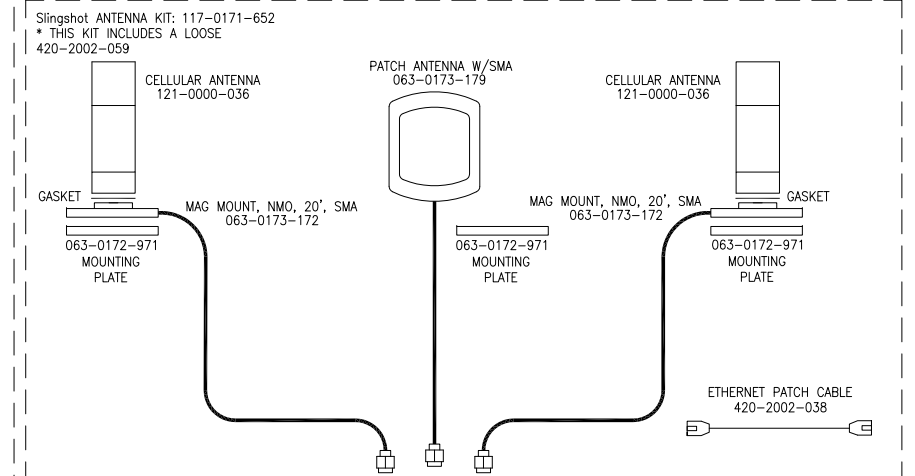

# CRUIZER II RTK CASE IH/NEW HOLLAND ARTICULATED/STEERING READY W/SLINGSHOT

SMARTRAX CASE STEIGER/STX, NH TJ/T90X0 VPRO/EPRO KIT: 117-5032-002

Slingshot FIELD HUB KIT, VERIZON: 117-0171-634  
 Slingshot Wi-Fi FIELD HUB KIT, VERIZON: 117-0171-635  
 Slingshot FIELD HUB KIT, NA GENERIC: 117-0171-667  
 Slingshot Wi-Fi FIELD HUB KIT, NA GENERIC: 117-0171-668  
 Slingshot FIELD HUB KIT, INTERNATIONAL: 117-0171-669  
 Slingshot Wi-Fi FIELD HUB KIT, INTERNATIONAL: 117-0171-670

NOTE:  
 THESE KITS INCLUDE ONLY  
 ONE POWER CABLE

OPTIONAL:  
 REMOTE SWITCH KIT  
 117-0171-298

REMOTE SWITCH EXTENSION  
 CABLE, 20'  
 115-0171-501

\*NOTE: TERMINATOR INCLUDED WITH CRUIZER II CONSOLE CABLE

| RELEASED DATE | ECO NO. | PROD. MGR. | SERV. MGR. | PROD. CHAMP. | ENG. | DRAFT. | REV. | DRAWING NO.  |
|---------------|---------|------------|------------|--------------|------|--------|------|--------------|
| 6/23/15       | E24429  | TPH        | -          | AT           | CRM  | JJP    | C    | 054-3010-032 |
| 6/6/17        | E29230  | -          | BCN        | -            | NAD2 | JJP    | D    | 054-3010-032 |