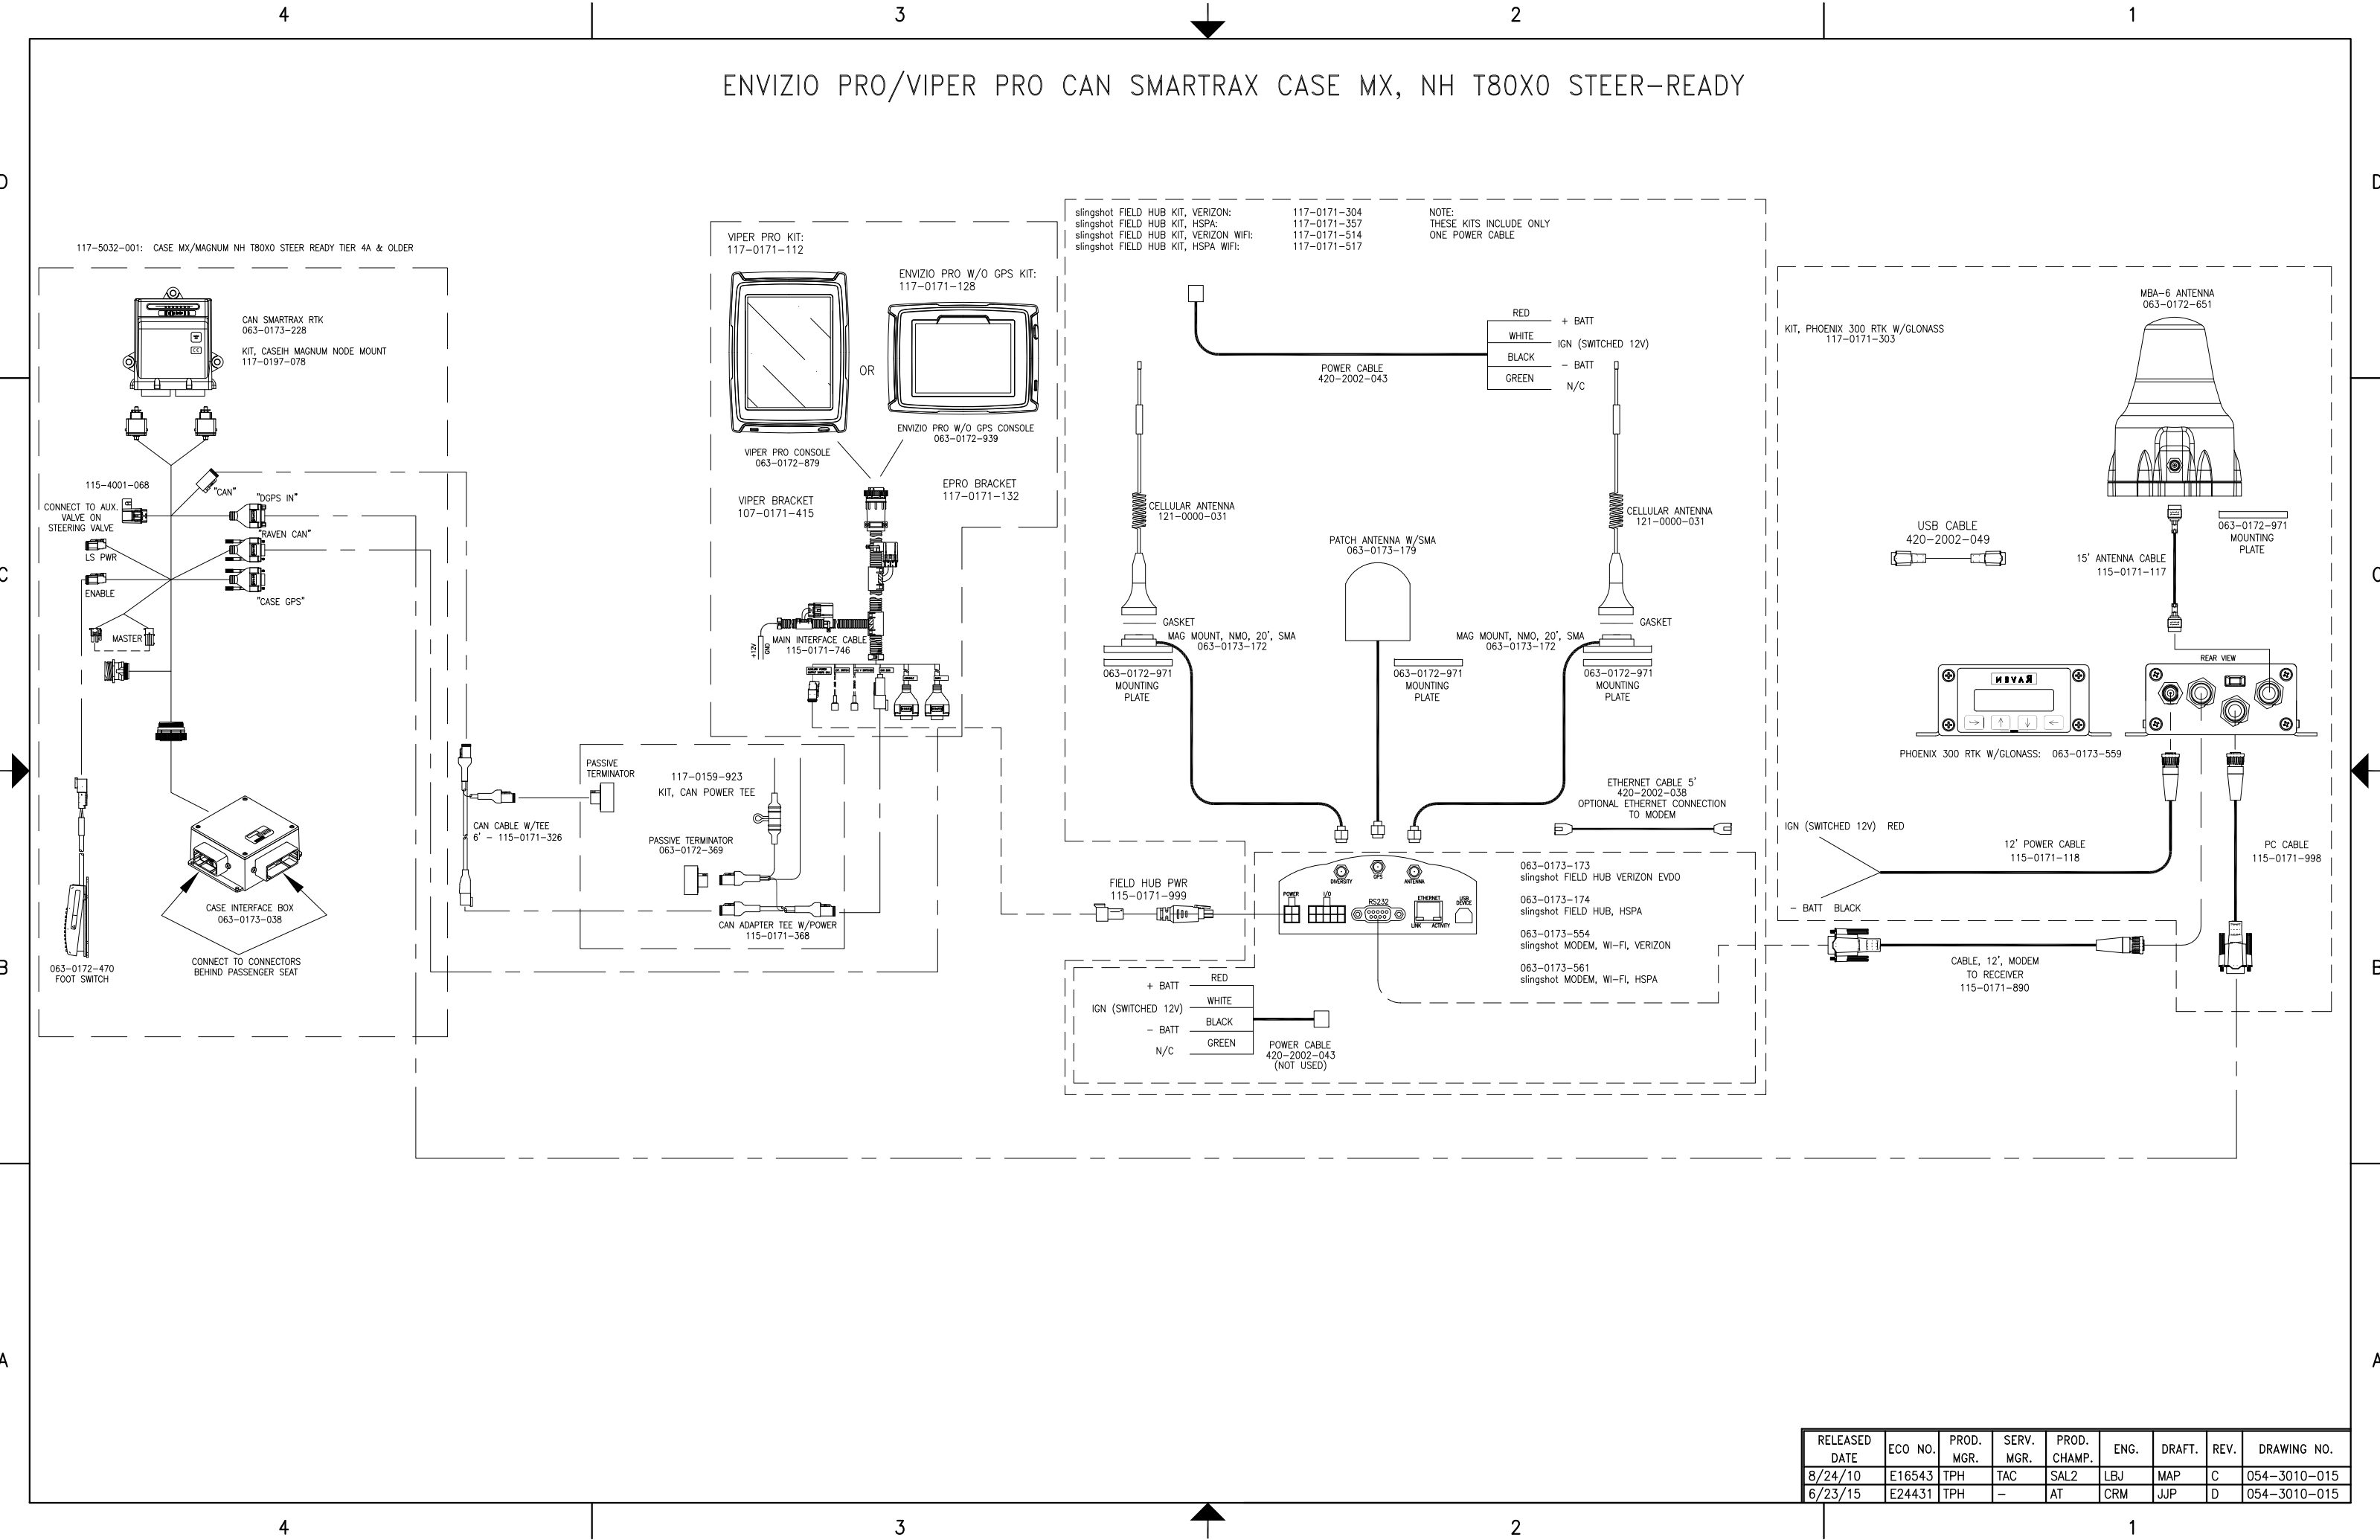

ENVIZIO PRO/VIPER PRO CAN SMARTRAX CASE MX, NH T80X0 STEER-READY

117-5032-001: CASE MX/MAGNUM NH T80X0 STEER READY TIER 4A & OLDER

VIPER PRO KIT:
117-0171-112

ENVIZIO PRO W/O GPS KIT:
117-0171-128

slingshot FIELD HUB KIT, VERIZON: 117-0171-304
slingshot FIELD HUB KIT, HSPA: 117-0171-357
slingshot FIELD HUB KIT, VERIZON WIFI: 117-0171-514
slingshot FIELD HUB KIT, HSPA WIFI: 117-0171-517

NOTE:
THESE KITS INCLUDE ONLY
ONE POWER CABLE

KIT, PHOENIX 300 RTK W/GLONASS
117-0171-303

MBA-6 ANTENNA
063-0172-651

USB CABLE
420-2002-049

15' ANTENNA CABLE
115-0171-117

063-0172-971
MOUNTING PLATE

PHOENIX 300 RTK W/GLONASS: 063-0173-559

12' POWER CABLE
115-0171-118

IGN (SWITCHED 12V) RED

- BATT BLACK

CABLE, 12', MODEM
TO RECEIVER
115-0171-890

PC CABLE
115-0171-998

RED + BATT
WHITE IGN (SWITCHED 12V)
BLACK - BATT
GREEN N/C

PATCH ANTENNA W/SMA
063-0173-179

MAG MOUNT, NMO, 20', SMA
063-0173-172

FIELD HUB PWR
115-0171-999

063-0173-173
slingshot FIELD HUB VERIZON EVDO

063-0173-174
slingshot FIELD HUB, HSPA

063-0173-554
slingshot MODEM, WI-FI, VERIZON

063-0173-561
slingshot MODEM, WI-FI, HSPA

+ BATT RED
IGN (SWITCHED 12V) WHITE
- BATT BLACK
N/C GREEN

POWER CABLE
420-2002-043
(NOT USED)

RELEASED DATE	ECO NO.	PROD. MGR.	SERV. MGR.	PROD. CHAMP.	ENG.	DRAFT.	REV.	DRAWING NO.
8/24/10	E16543	TPH	TAC	SAL2	LBJ	MAP	C	054-3010-015
6/23/15	E24431	TPH	-	AT	CRM	JJP	D	054-3010-015