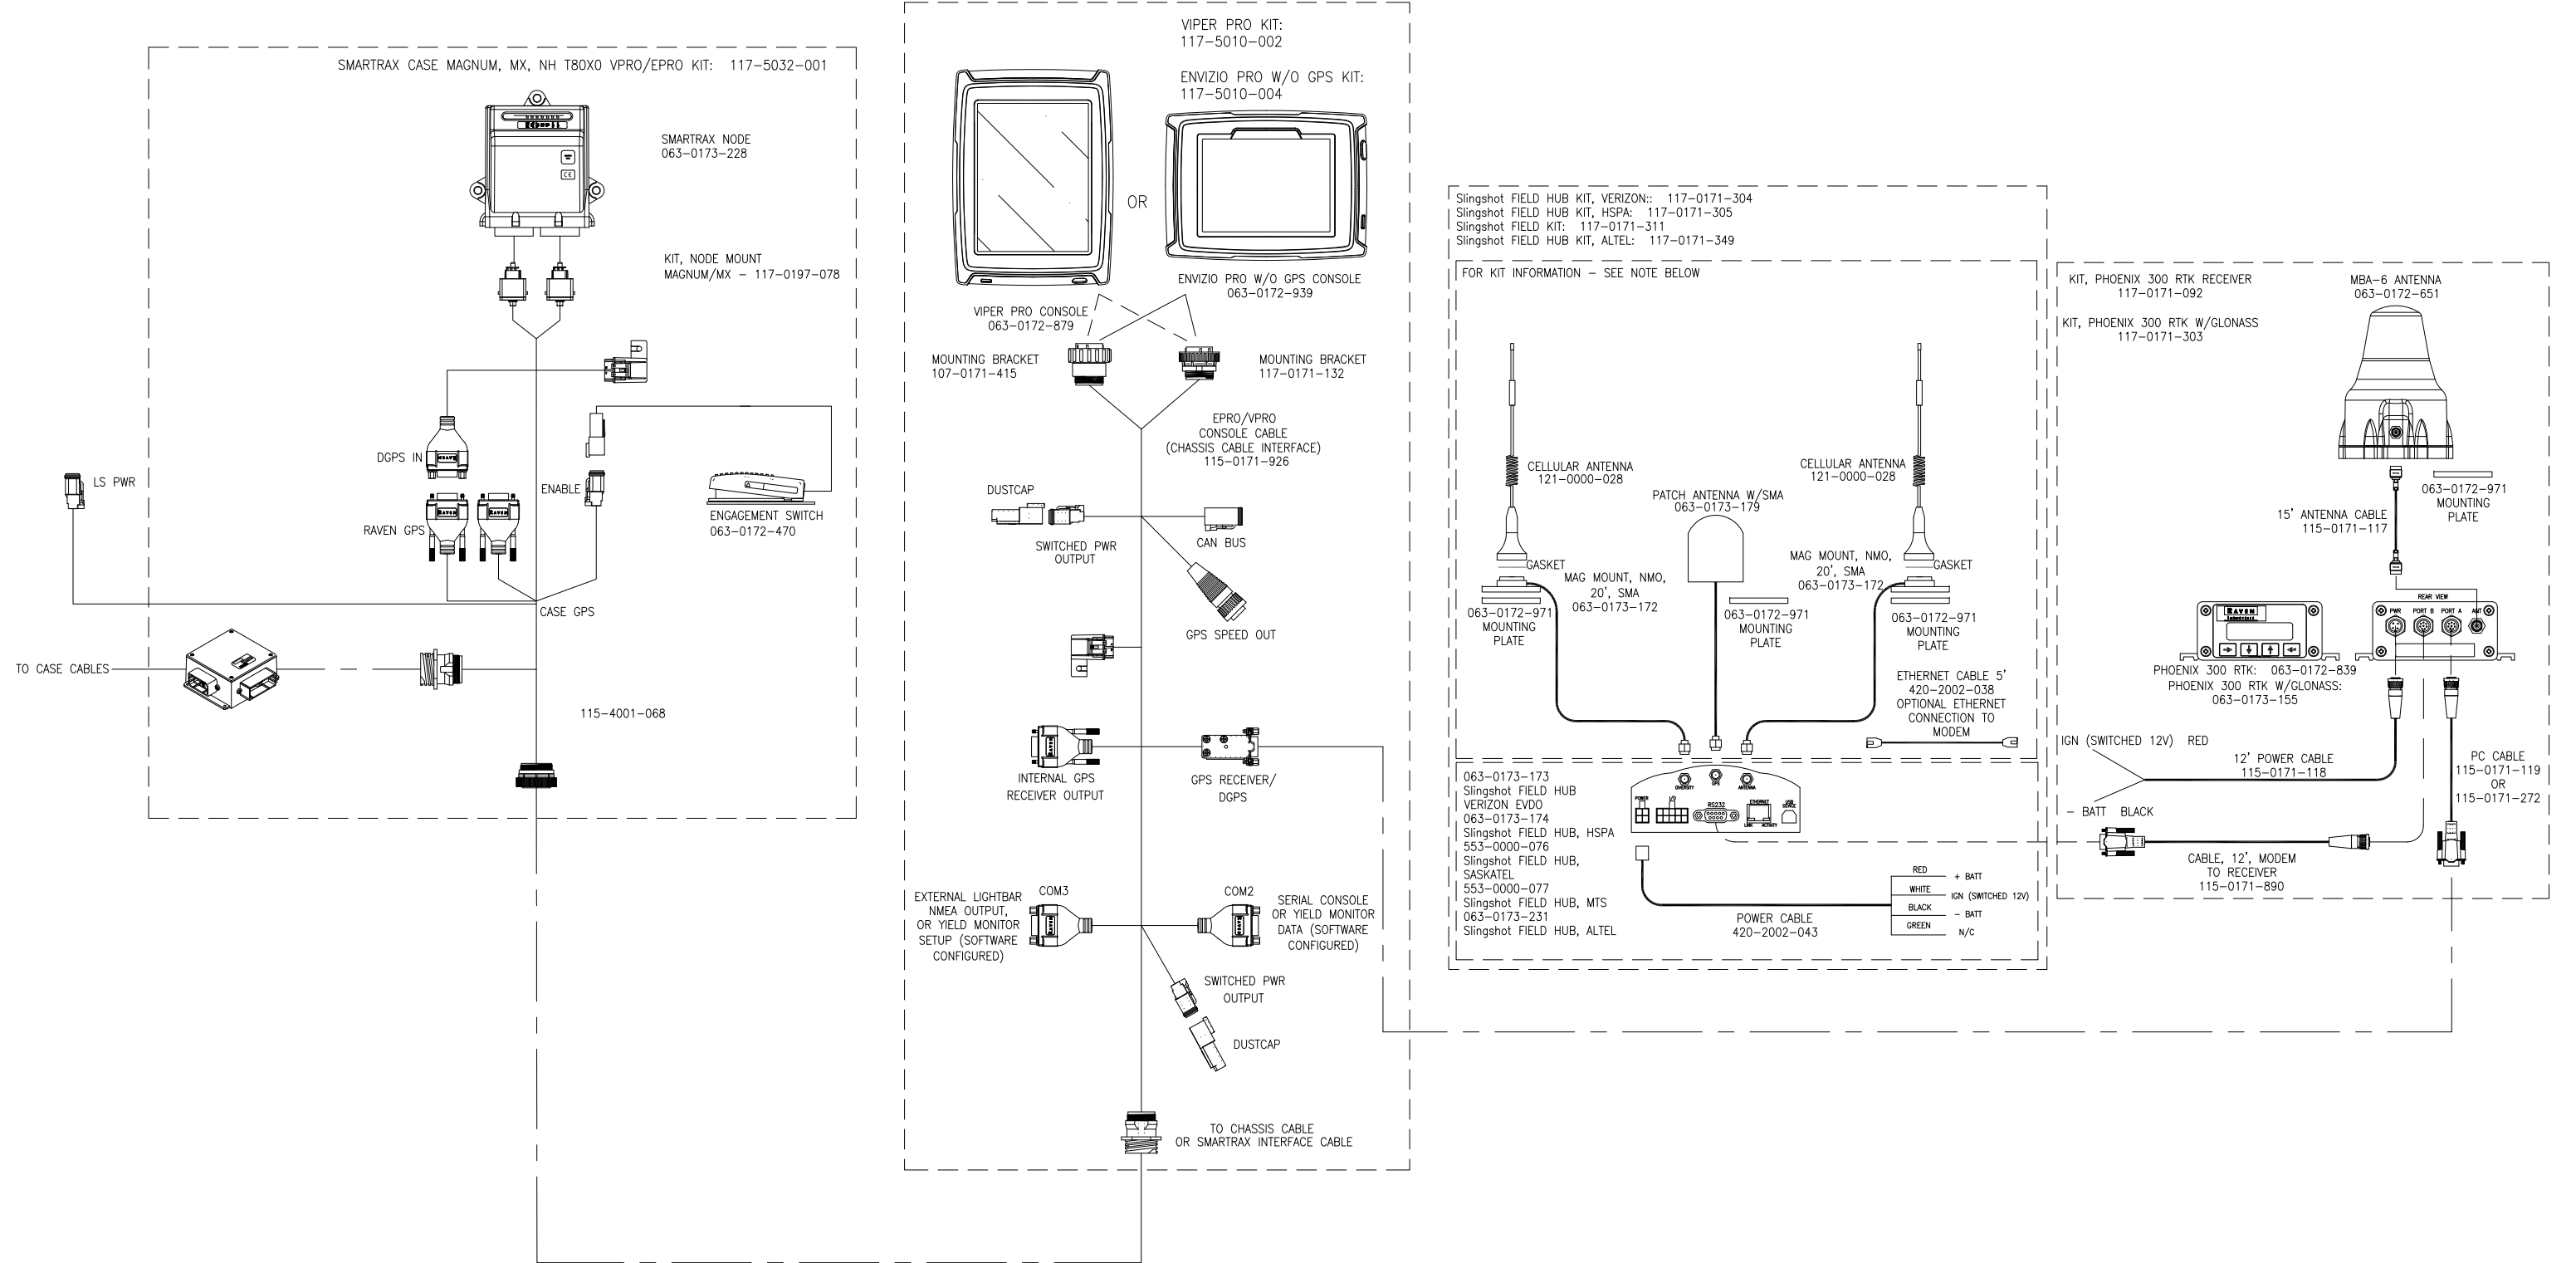

# ENVIZIO PRO/VIPER PRO CASE IH/NEW HOLLAND FRONT STEER/STEERING READY W/SLINGSHOT

RELEASED DATE	ECO NO.	PROD. MGR.	SERV. MGR.	PROD. CHAMP.	ENG.	DRAFT.	REV.	DRAWING NO.
11/11/10	E16620	TPH	TAC	SAL2	BDB	AJK2	A	054-3003-012