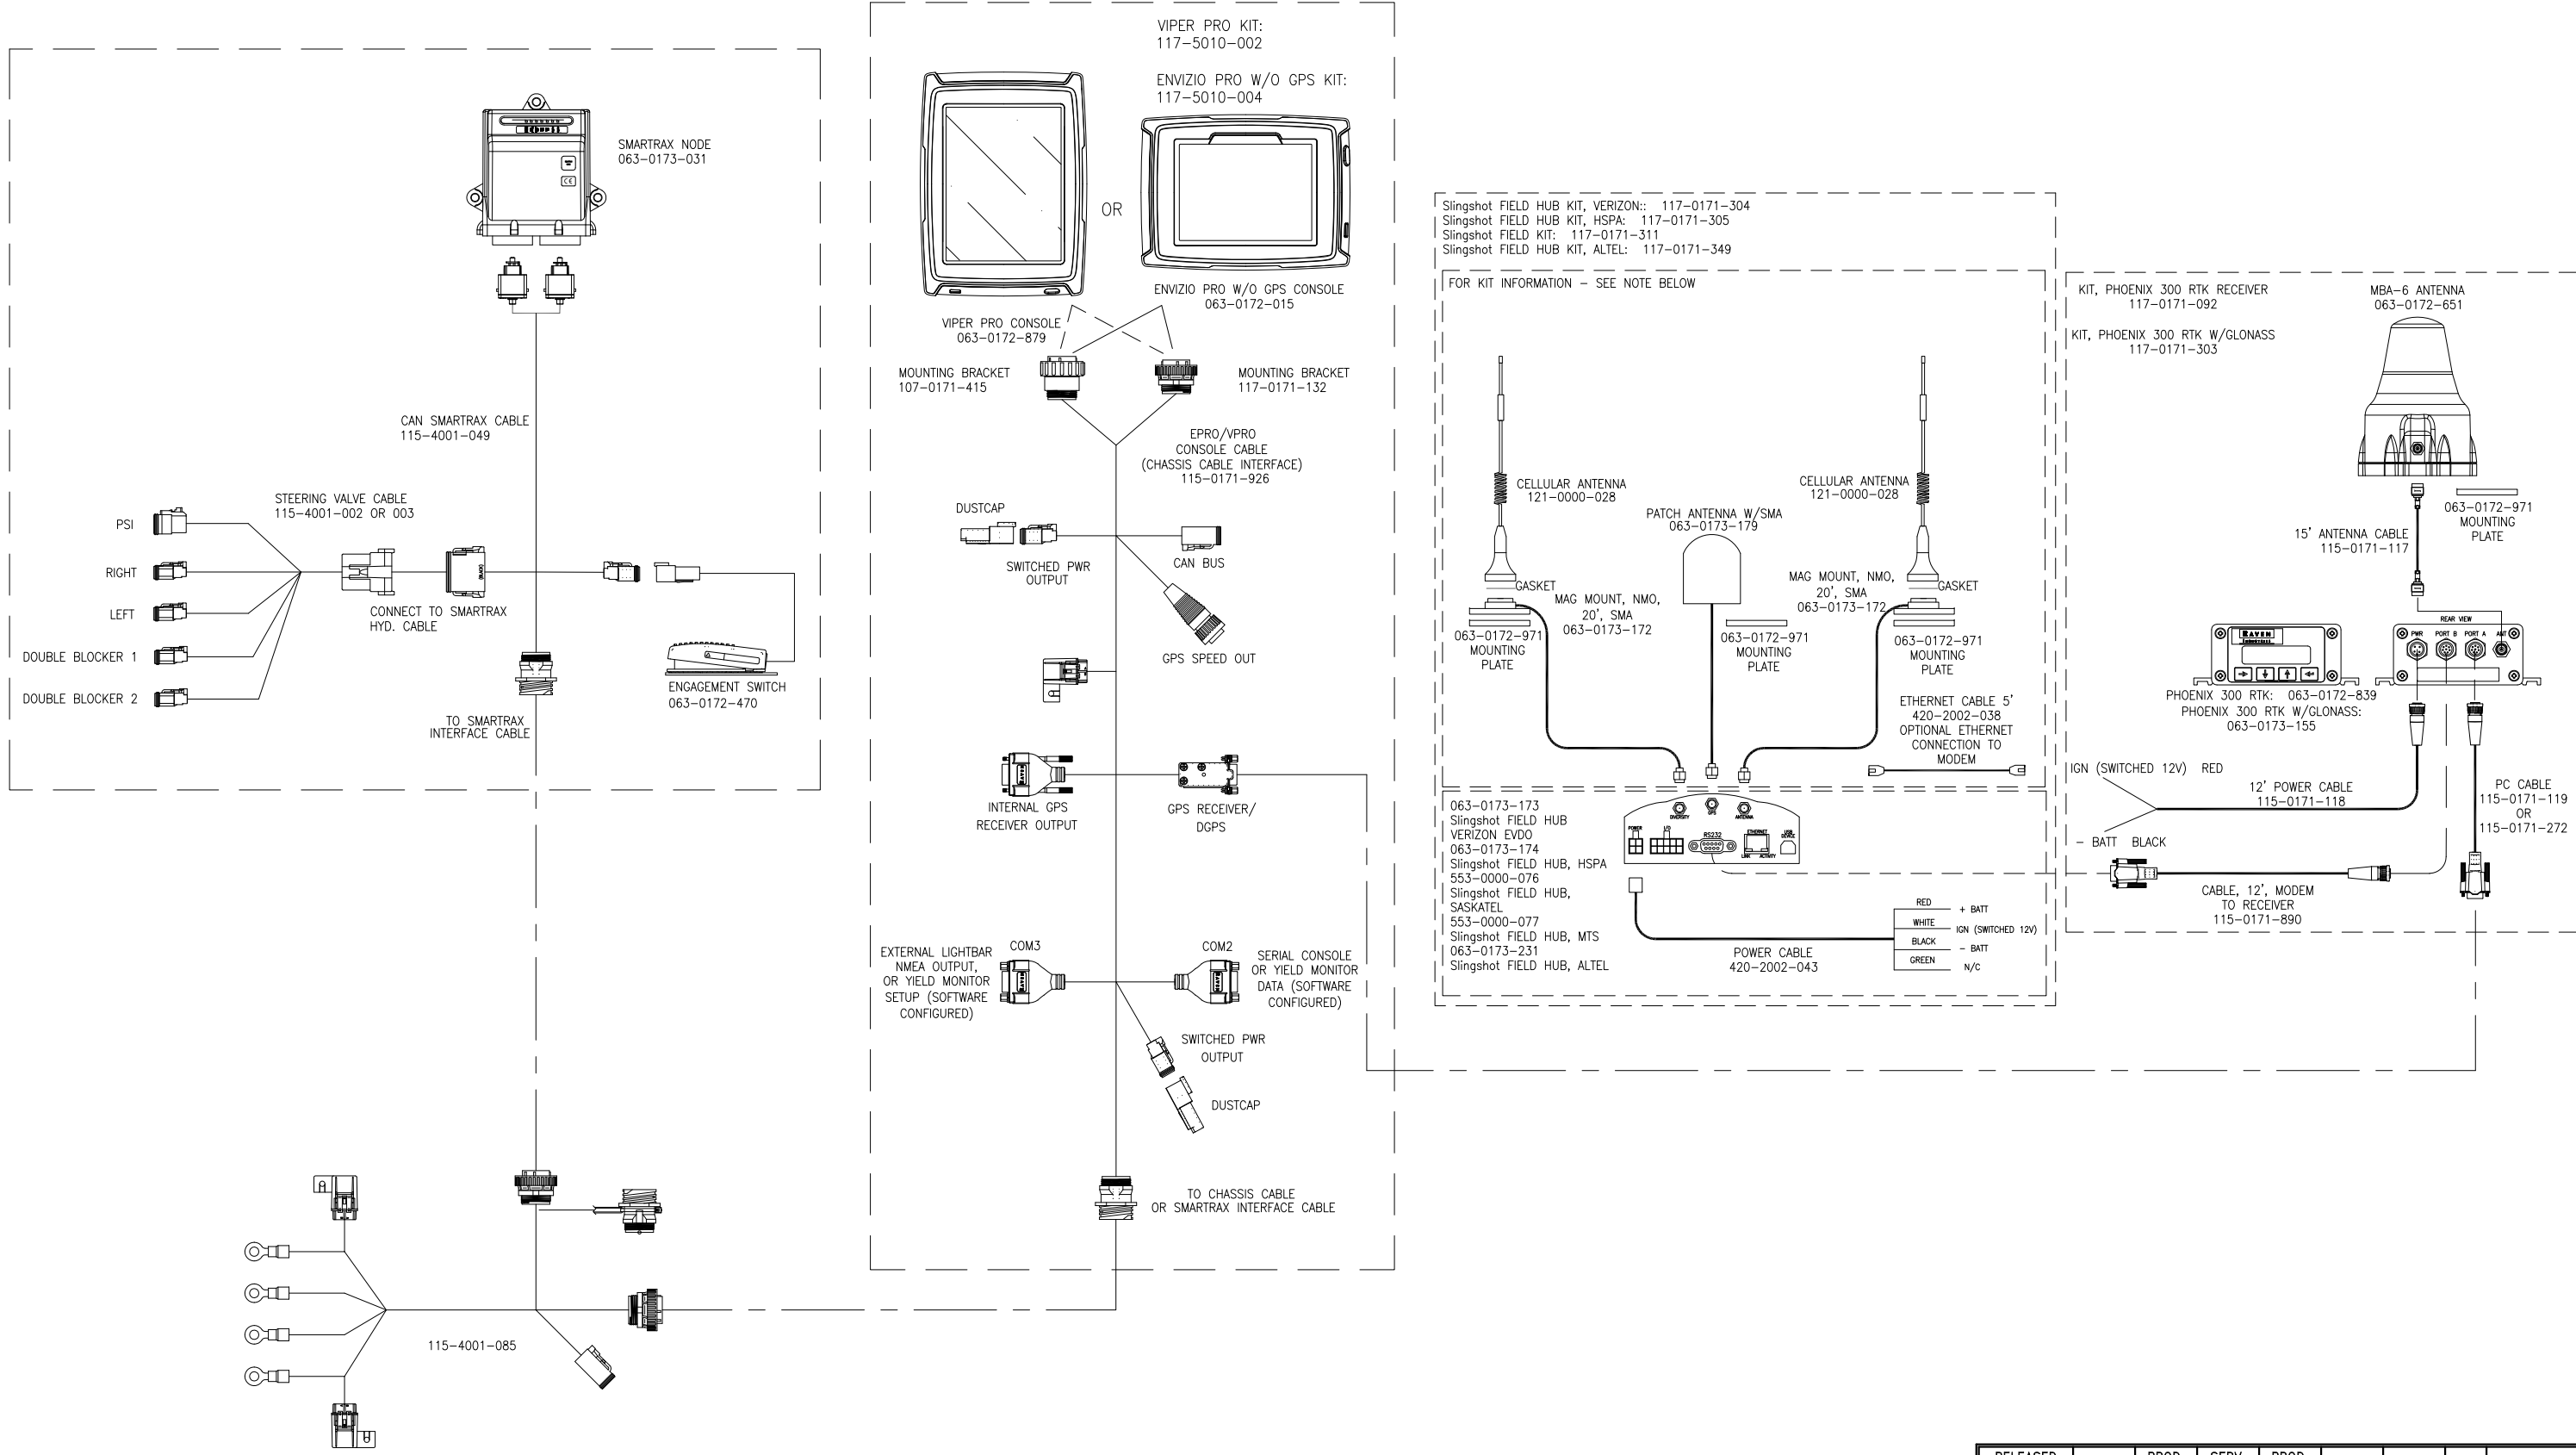

# ENVIZIO PRO/VIPER PRO RAVEN CAN STEERING READY W/SLINGSHOT

RELEASED DATE	ECO NO.	PROD. MGR.	SERV. MGR.	PROD. CHAMP.	ENG.	DRAFT.	REV.	DRAWING NO.
11/11/10	E16620	TPH	TAC	SAL2	BDB	AJK2	A	054-3003-011