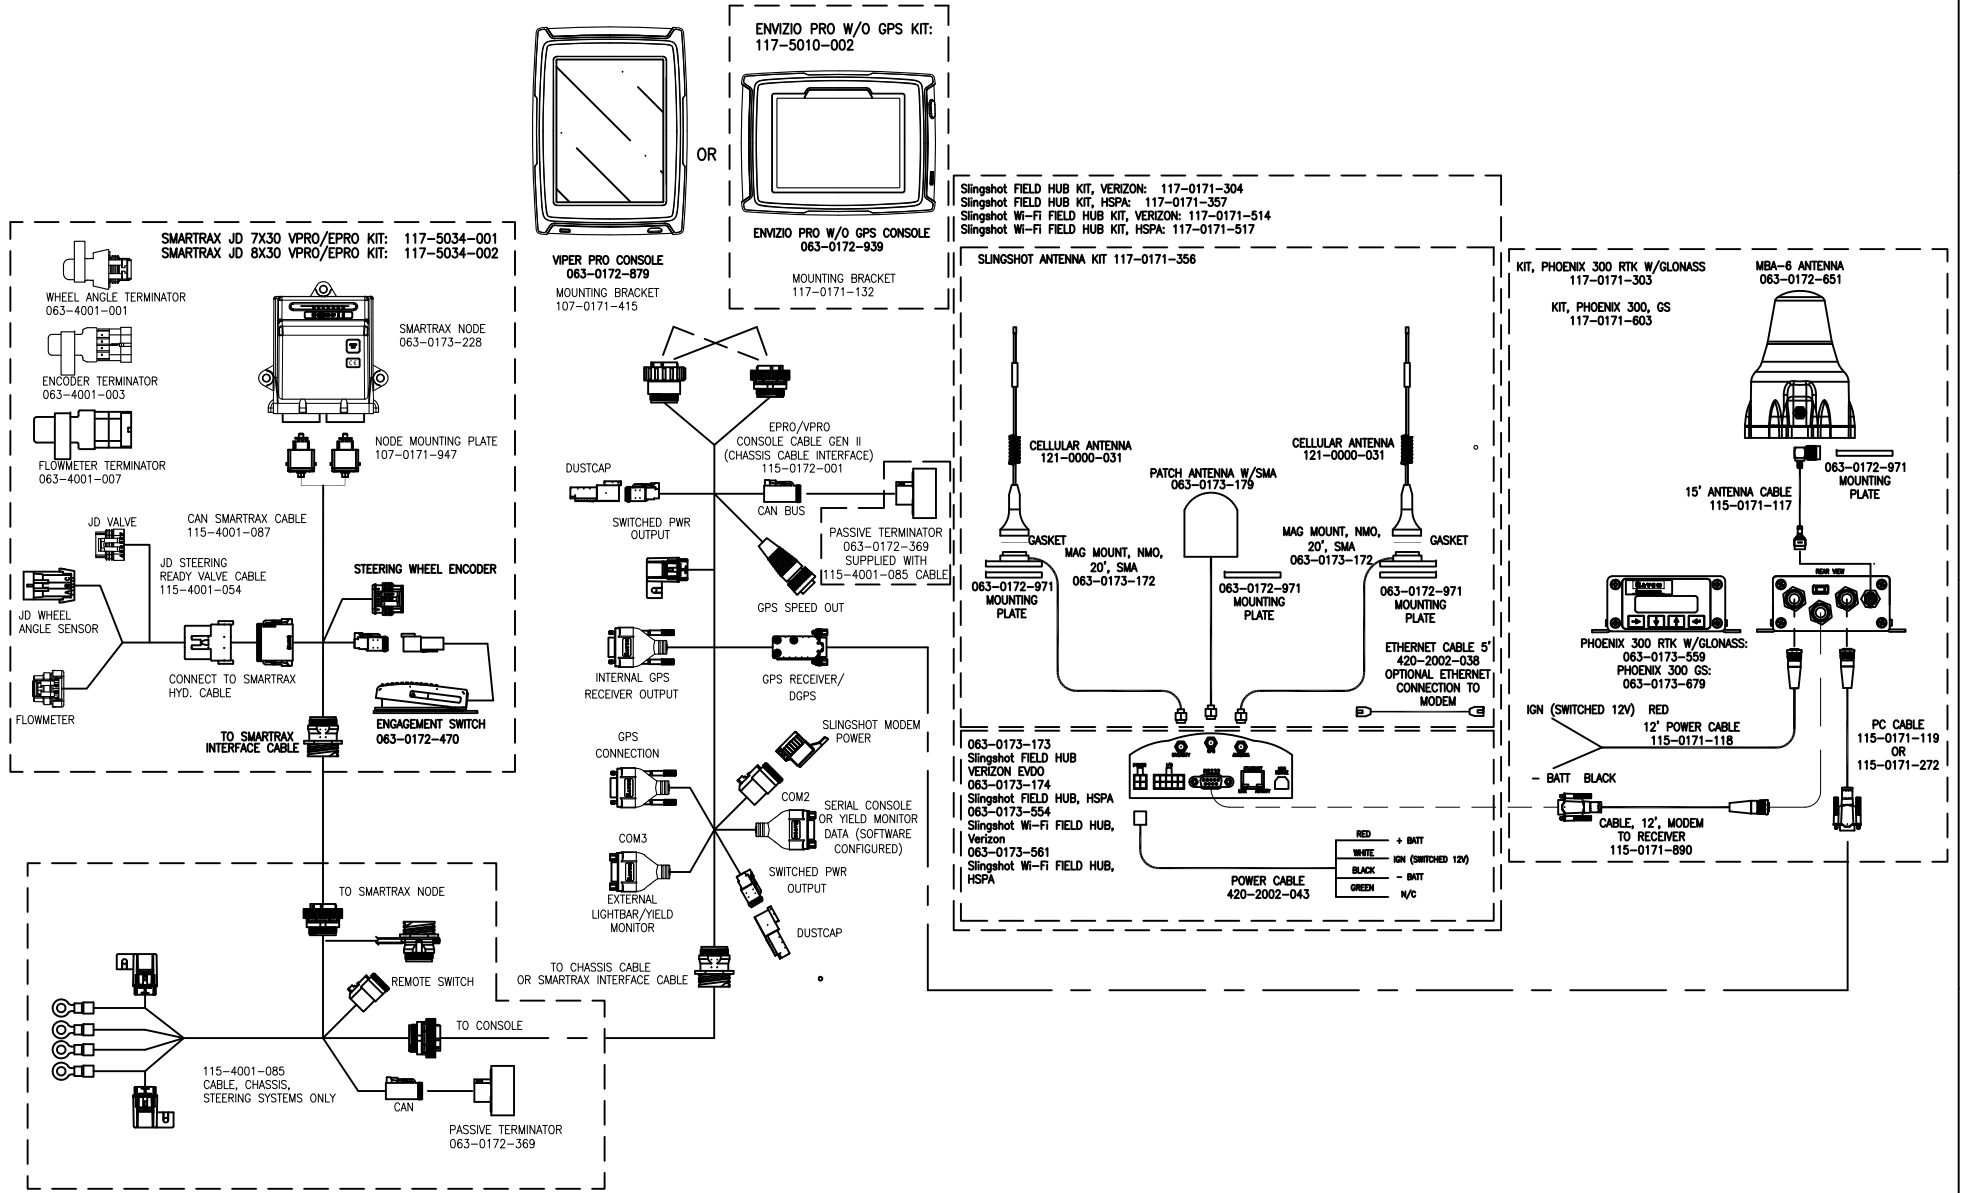

ENVIZIO PRO/VIPER PRO JOHN DEERE FRONT STEER/STEERING READY W/SLINGSHOT

ECO NO.	PROD. MGR.	SERV. MGR.	PROD. CHAMP.	ENG.	DRAFT.	REV.	DRAWING NO.
E22783	NM	AT	SAH	CRM	BJH	B	054-3003-010
E23979	NDM/GLE	-	JRL	CRM	RRS	C	054-3003-010