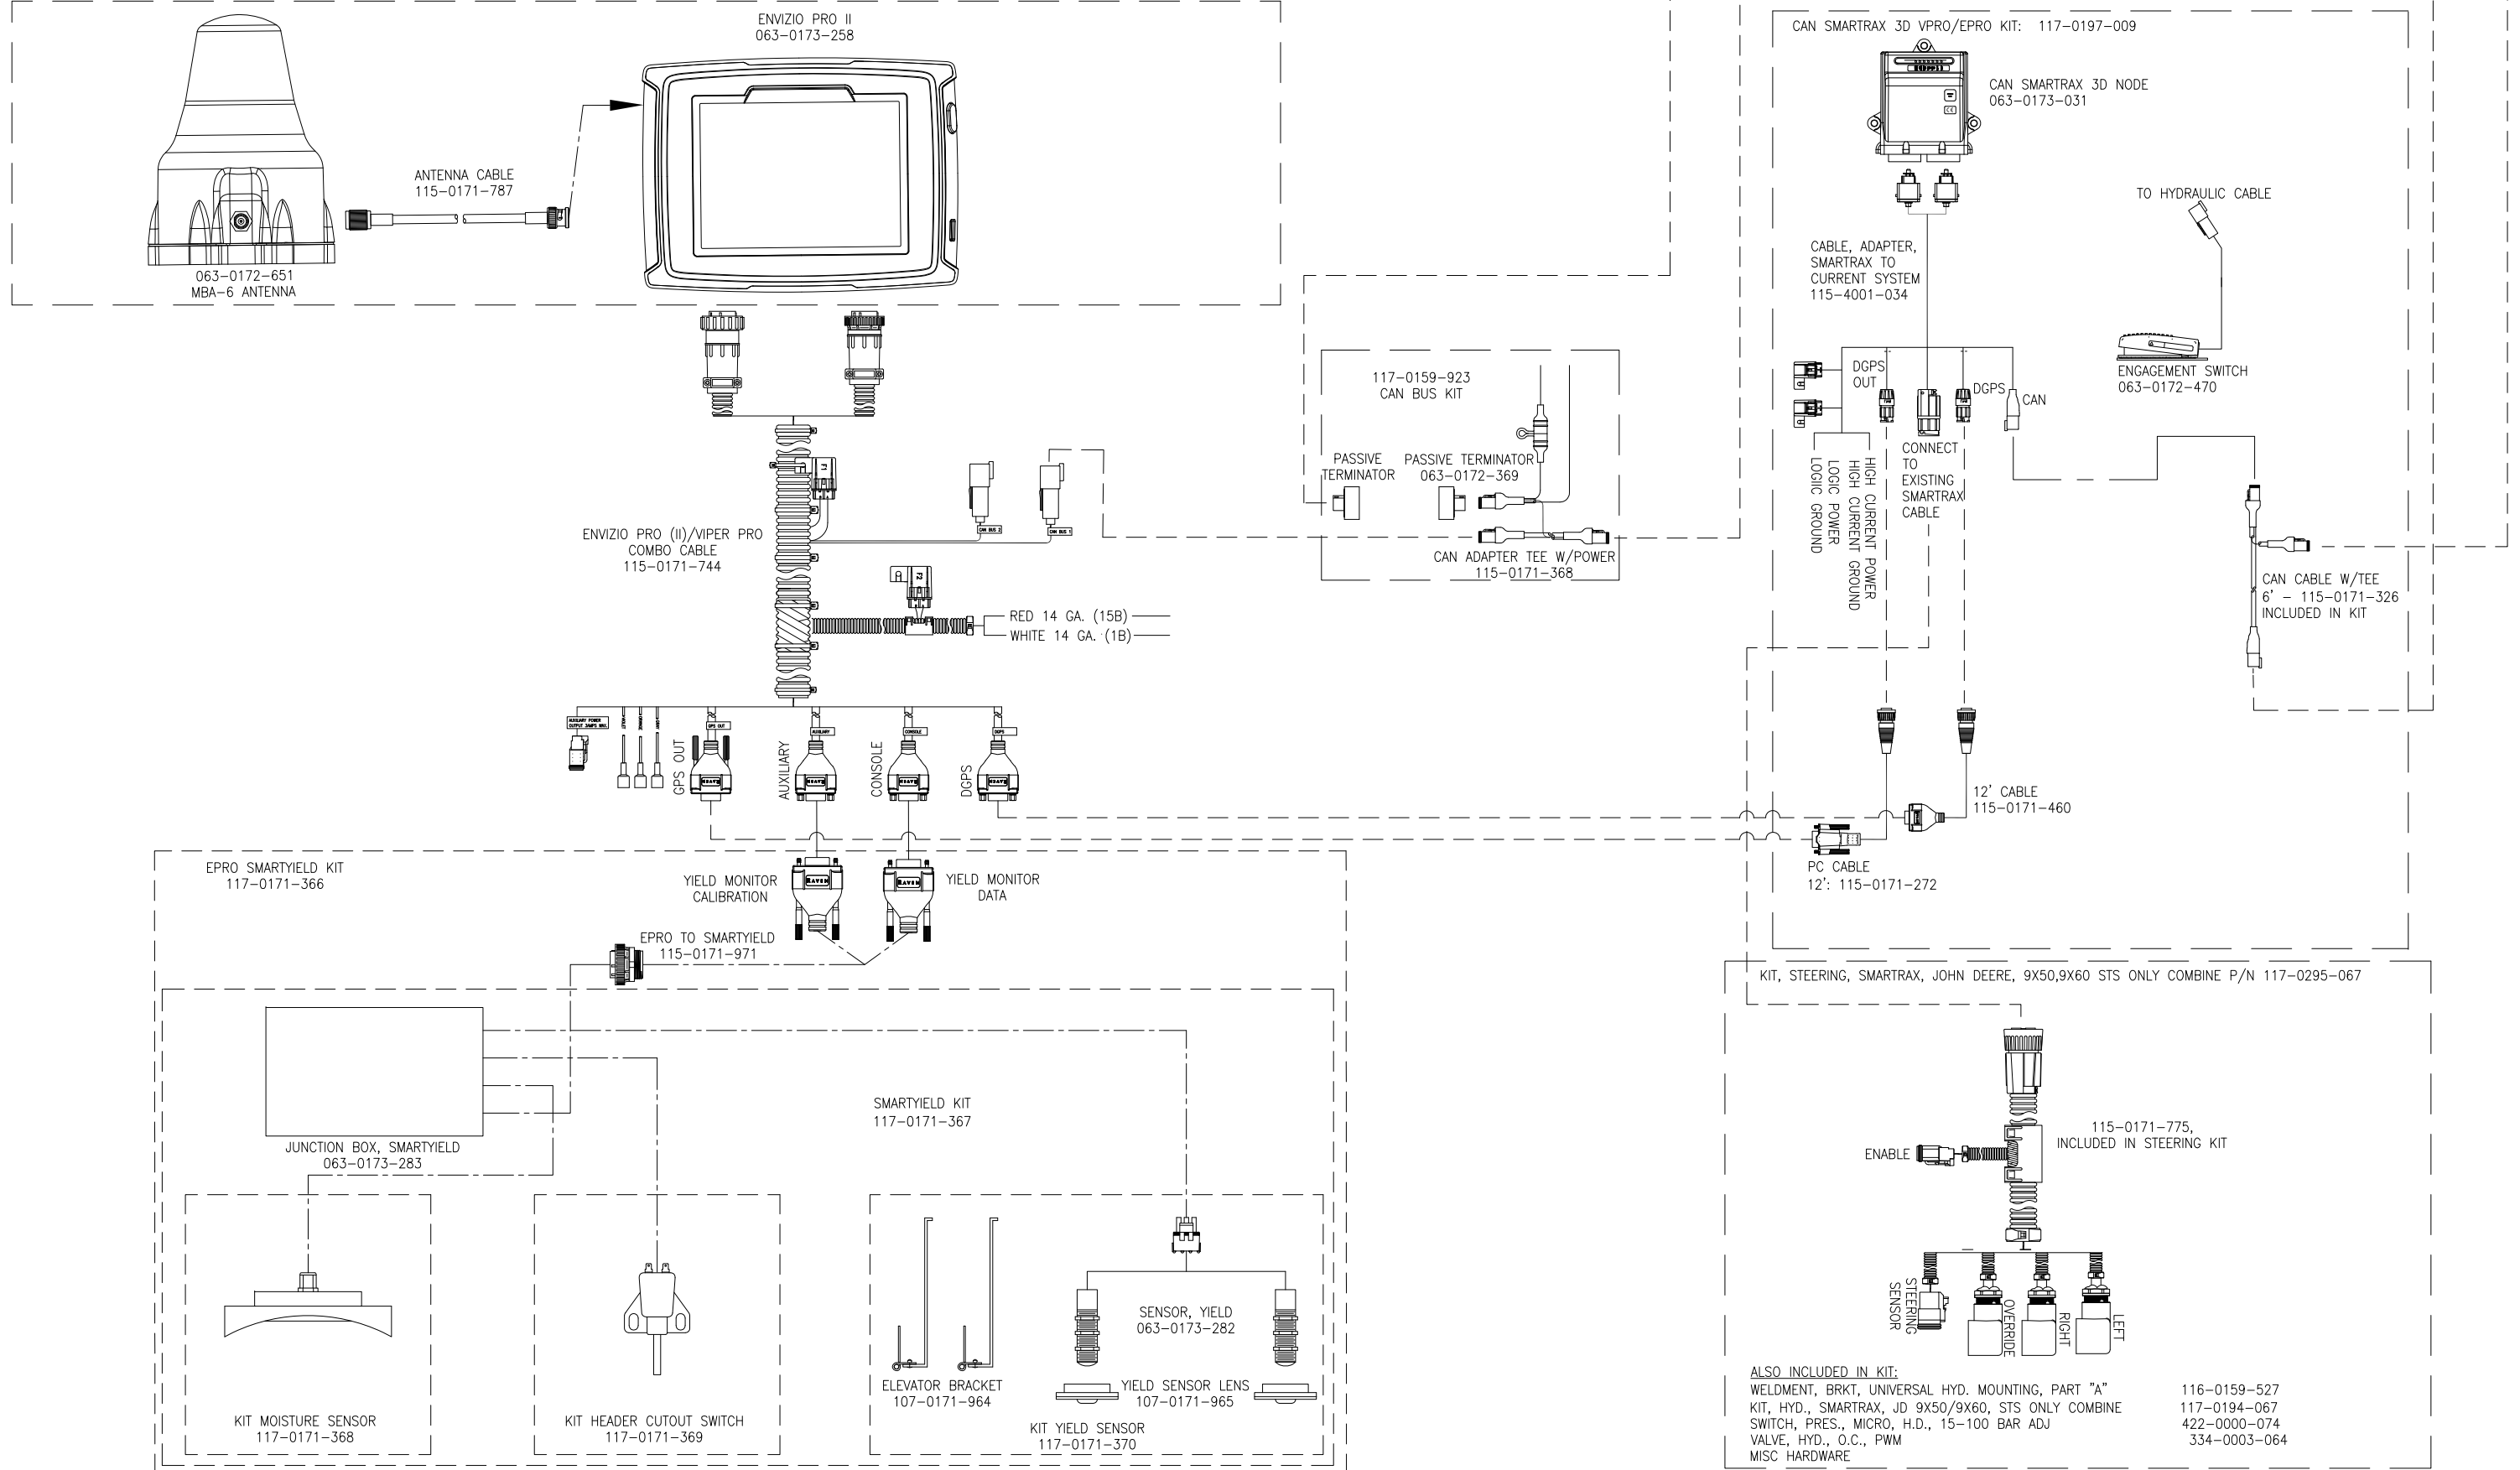

ENVIZIO PRO II W/ GPS
117-5010-001W

JOHN DEERE 9550 COMBINE ENVIZIO PRO II, SMARTYIELD, SMARTRAX

ALSO INCLUDED IN KIT:
WELDMENT, BRKT, UNIVERSAL HYD. MOUNTING, PART "A" 116-0159-527
KIT, HYD., SMARTRAX, JD 9X50/9X60, STS ONLY COMBINE 117-0194-067
SWITCH, PRES., MICRO, H.D., 15-100 BAR ADJ 422-0000-074
VALVE, HYD., O.C., PWM 334-0003-064
MISC HARDWARE

RELEASED DATE	ECO NO.	PROD. MGR.	SERV. MGR.	PROD. CHAMP.	ENG.	DRAFT.	REV.	DRAWING NO.
4/29/11	E17086	DSP	TAC	RJB	BAD	AJK2	A	054-3003-001