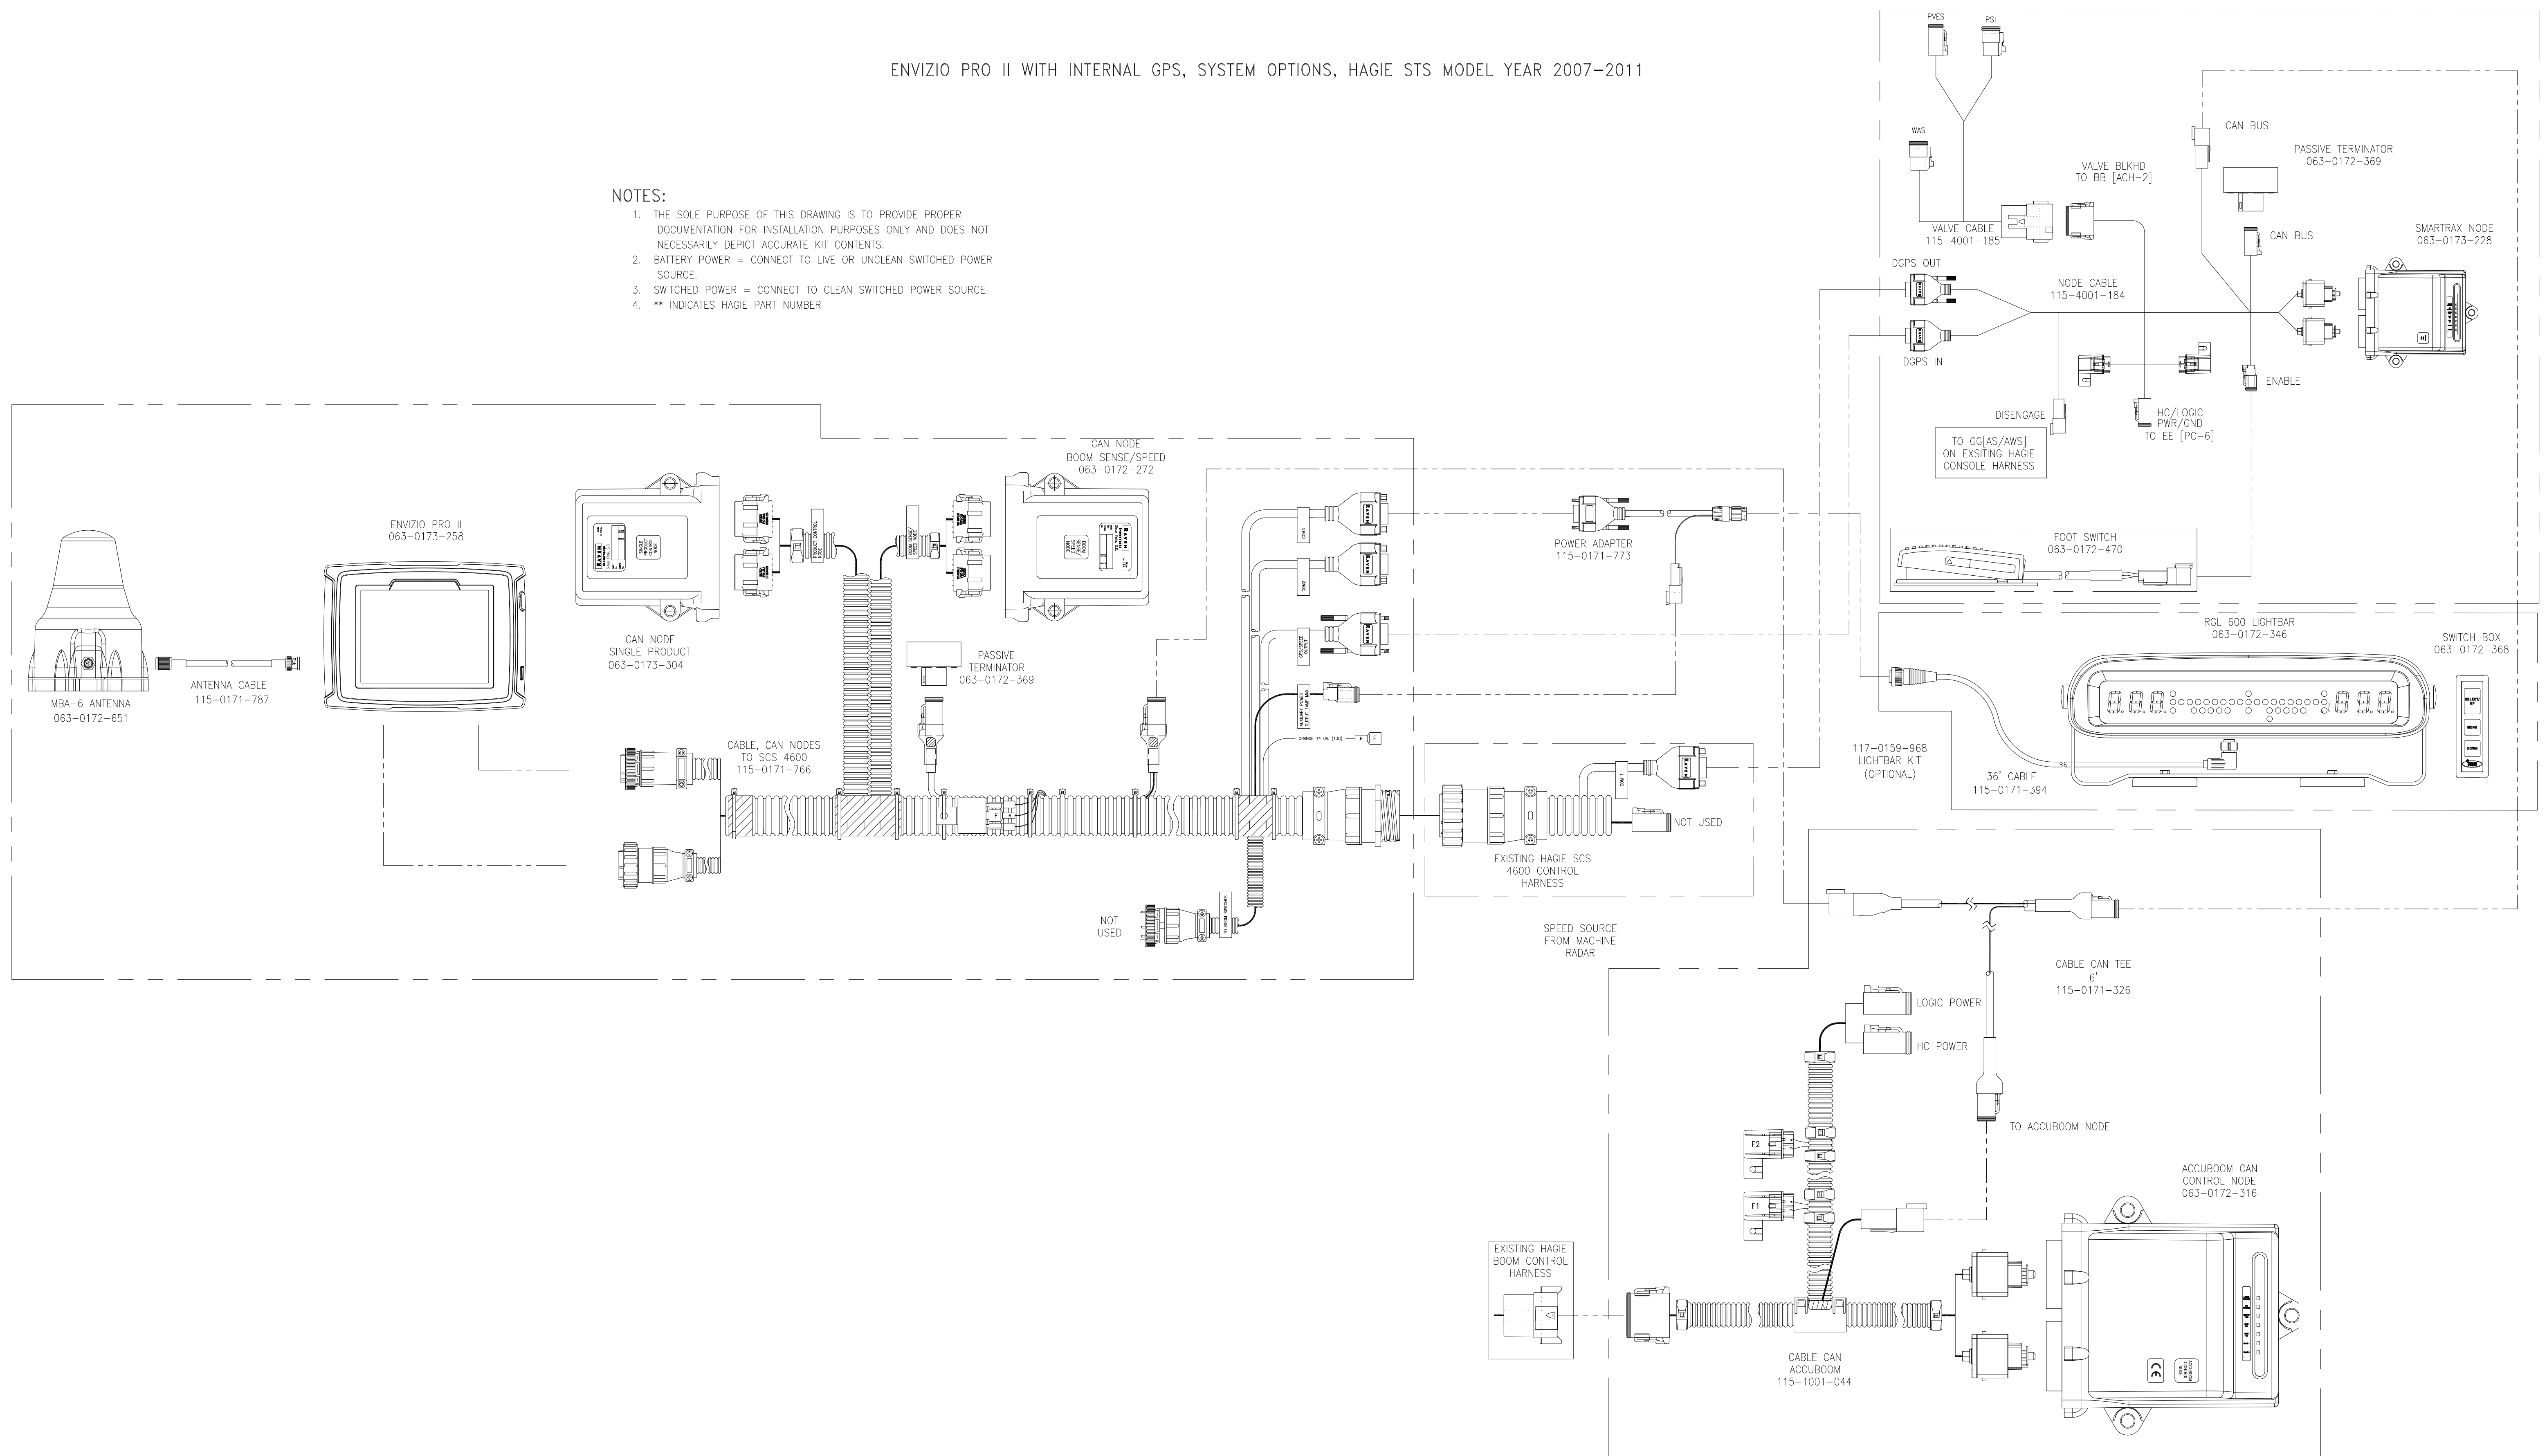

ENVIZIO PRO II WITH INTERNAL GPS, SYSTEM OPTIONS, HAGIE STS MODEL YEAR 2007-2011

NOTES:

1. THE SOLE PURPOSE OF THIS DRAWING IS TO PROVIDE PROPER DOCUMENTATION FOR INSTALLATION PURPOSES ONLY AND DOES NOT NECESSARILY DEPICT ACCURATE KIT CONTENTS.
2. BATTERY POWER = CONNECT TO LIVE OR UNCLEAN SWITCHED POWER SOURCE.
3. SWITCHED POWER = CONNECT TO CLEAN SWITCHED POWER SOURCE.
4. \*\* INDICATES HAGIE PART NUMBER

RELEASED DATE	ECO NO.	PROJ. NO.	SEV.	PROD. CHAMP.	ENG. CHAMP.	DRAFT.	REV.	DRAWING NO.
11/12/12	E20467	TPH	AT	SALZ	ROP	JJP	A	054-3002-011