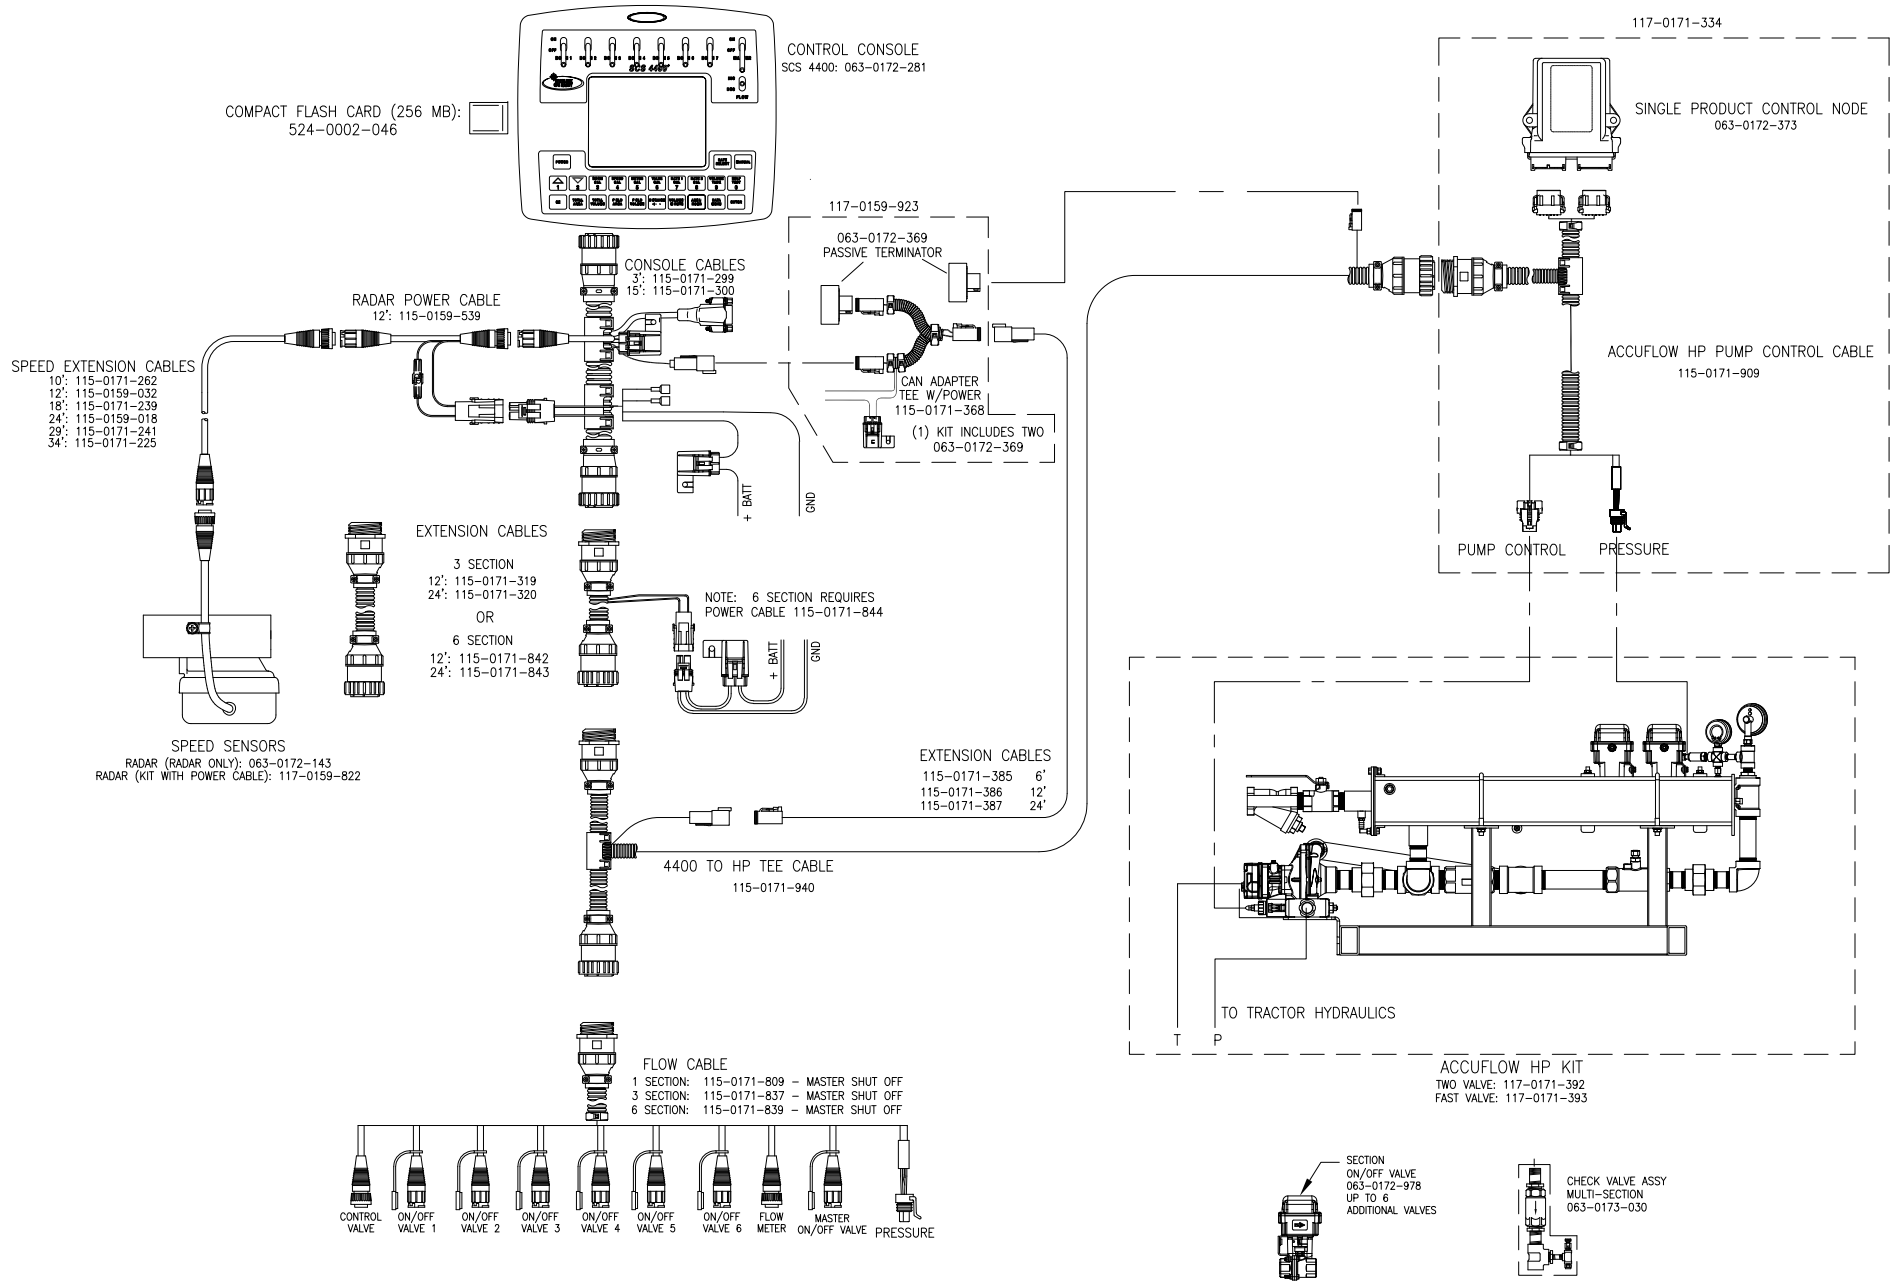

SCS 4400 WITH ACCUFLOW HP

RELEASED DATE	ECO NO.	PROD. MGR.	SERV. MGR.	PROD. CHAMP.	ENG.	DRAFT.	REV.	DRAWING NO.
4/25/11	E17491	JAB	TAC	GLE	SSJ	BJH	A	054-2840-016