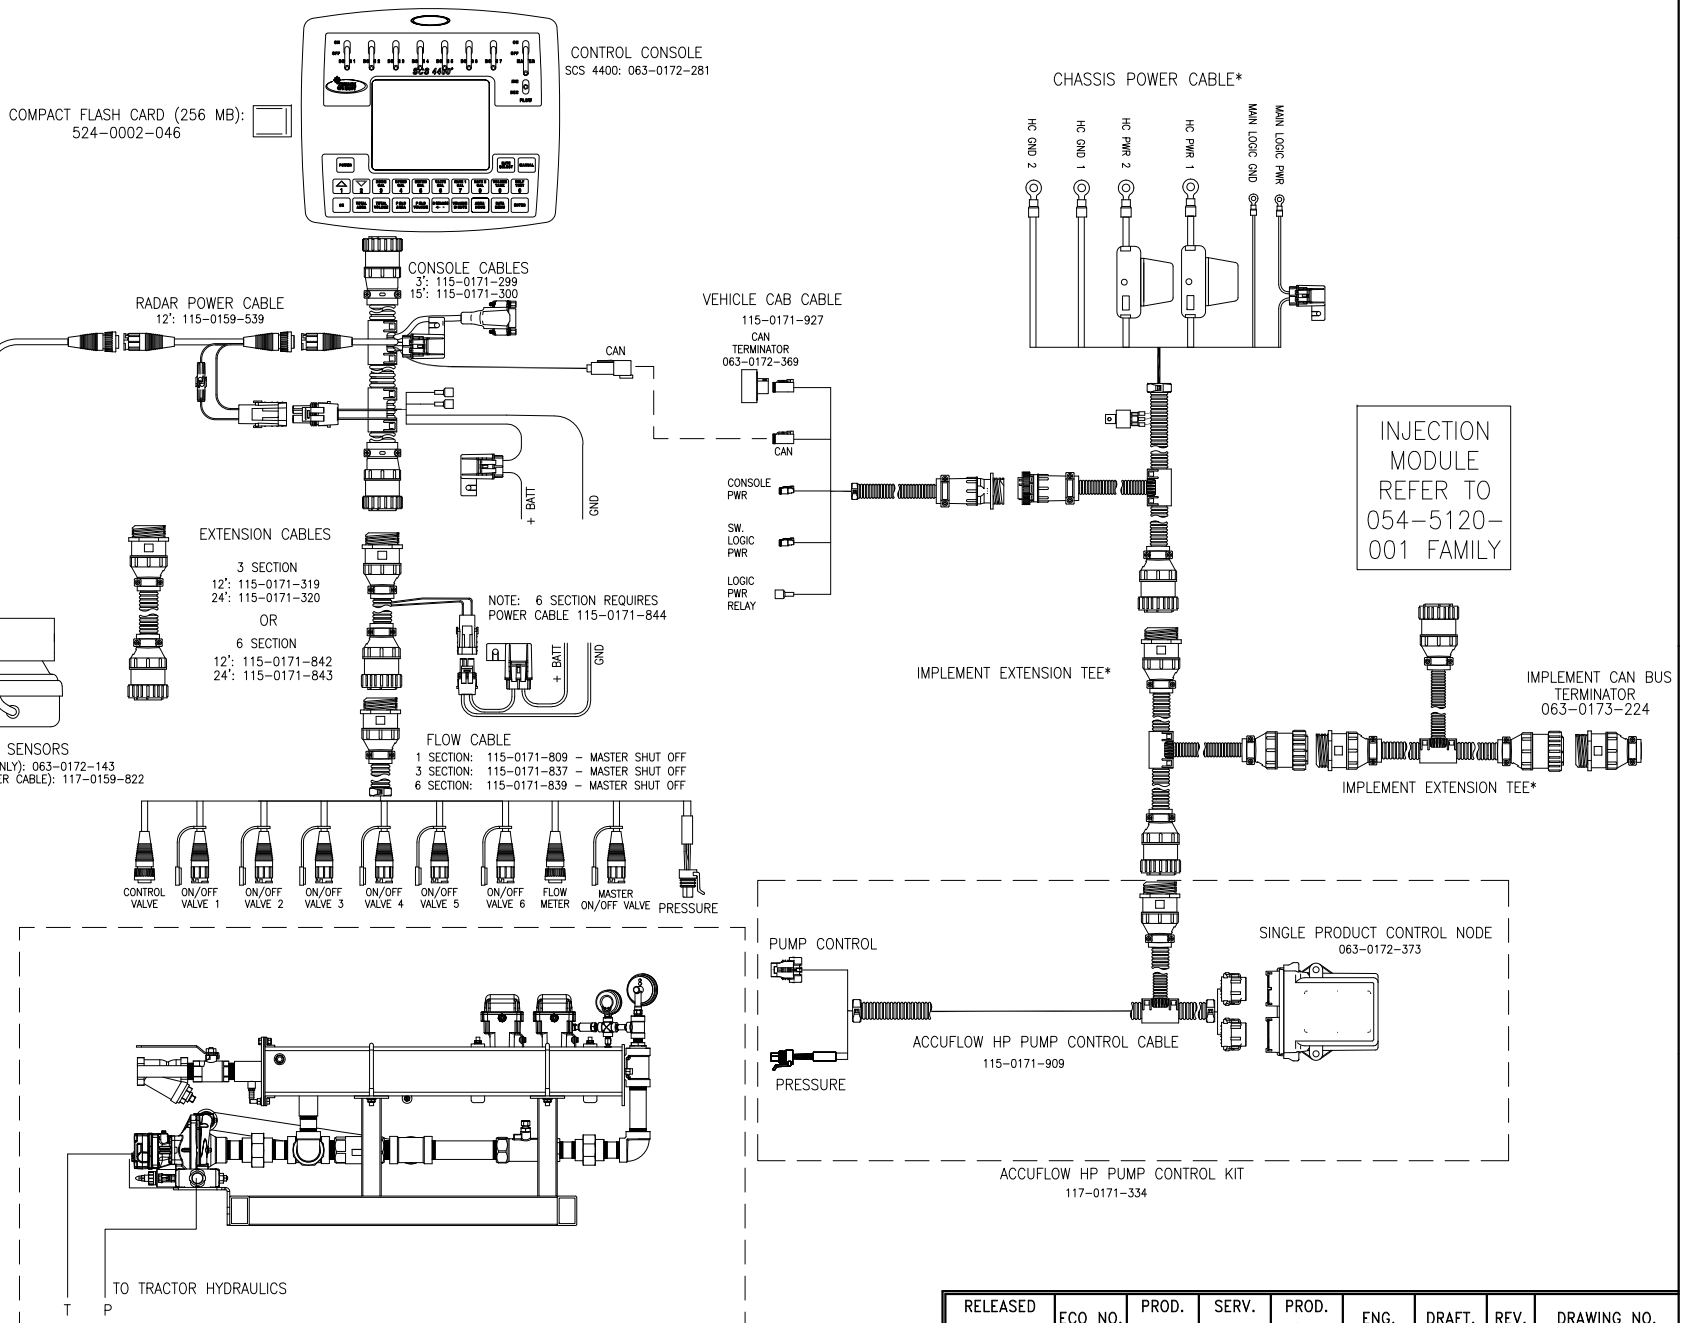

SCS 4400 WITH ACCUFLOW HP AND INJECTION

RELEASED DATE	ECO NO.	PROD. MGR.	SERV. MGR.	PROD. CHAMP.	ENG.	DRAFT.	REV.	DRAWING NO.
4/25/11	E17491	JAB	TAC	GLE	SSJ	BJH	A	054-2840-015