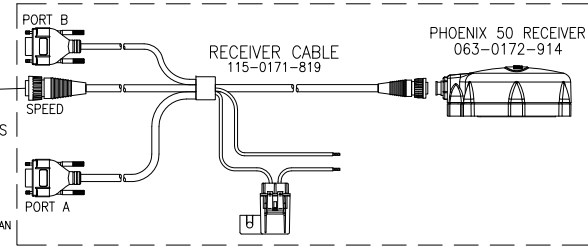

PHOENIX 50 RECEIVER
063-0172-914

SPEED EXTENSION CABLES
10': 115-0171-262
12': 115-0159-032
18': 115-0171-239
24': 115-0159-018
29': 115-0171-241
34': 115-0171-225

RADAR POWER CABLE
12': 115-0159-539

NOTE: 6 SECTION REQUIRES
POWER CABLE 115-0171-844

EXTENSION CABLES
3 SECTION
12': 115-0171-319
24': 115-0171-320

EXTENSION CABLES
6 SECTION
12': 115-0171-842
24': 115-0171-843

ON/OFF VALVE EXTENSION CABLES: (OPTIONAL)
6': 115-0171-832
12': 115-0171-833
24': 115-0171-834

SPEED SENSORS

FLOW CABLE

3 SECTION: 115-0171-837 - MASTER SHUT OFF
6 SECTION: 115-0171-839 - MASTER SHUT OFF

REFER TO SAFETY
SECTION IN MANUAL