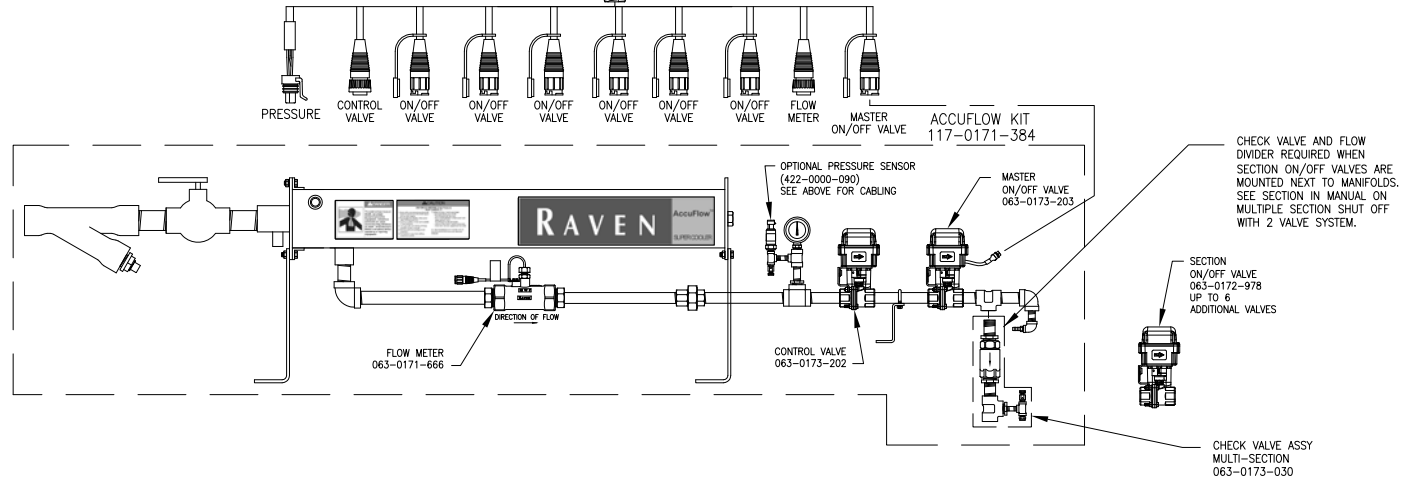

RELEASED DATE	ECO NO.	PROD. MGR.	SERV. MGR.	PROD. CHAMP.	ENG.	DRAFT.	REV.	DRAWING NO.
4/25/11	E17491	JAB	TAC	GLE	SSJ	BJH	A	054-2840-013