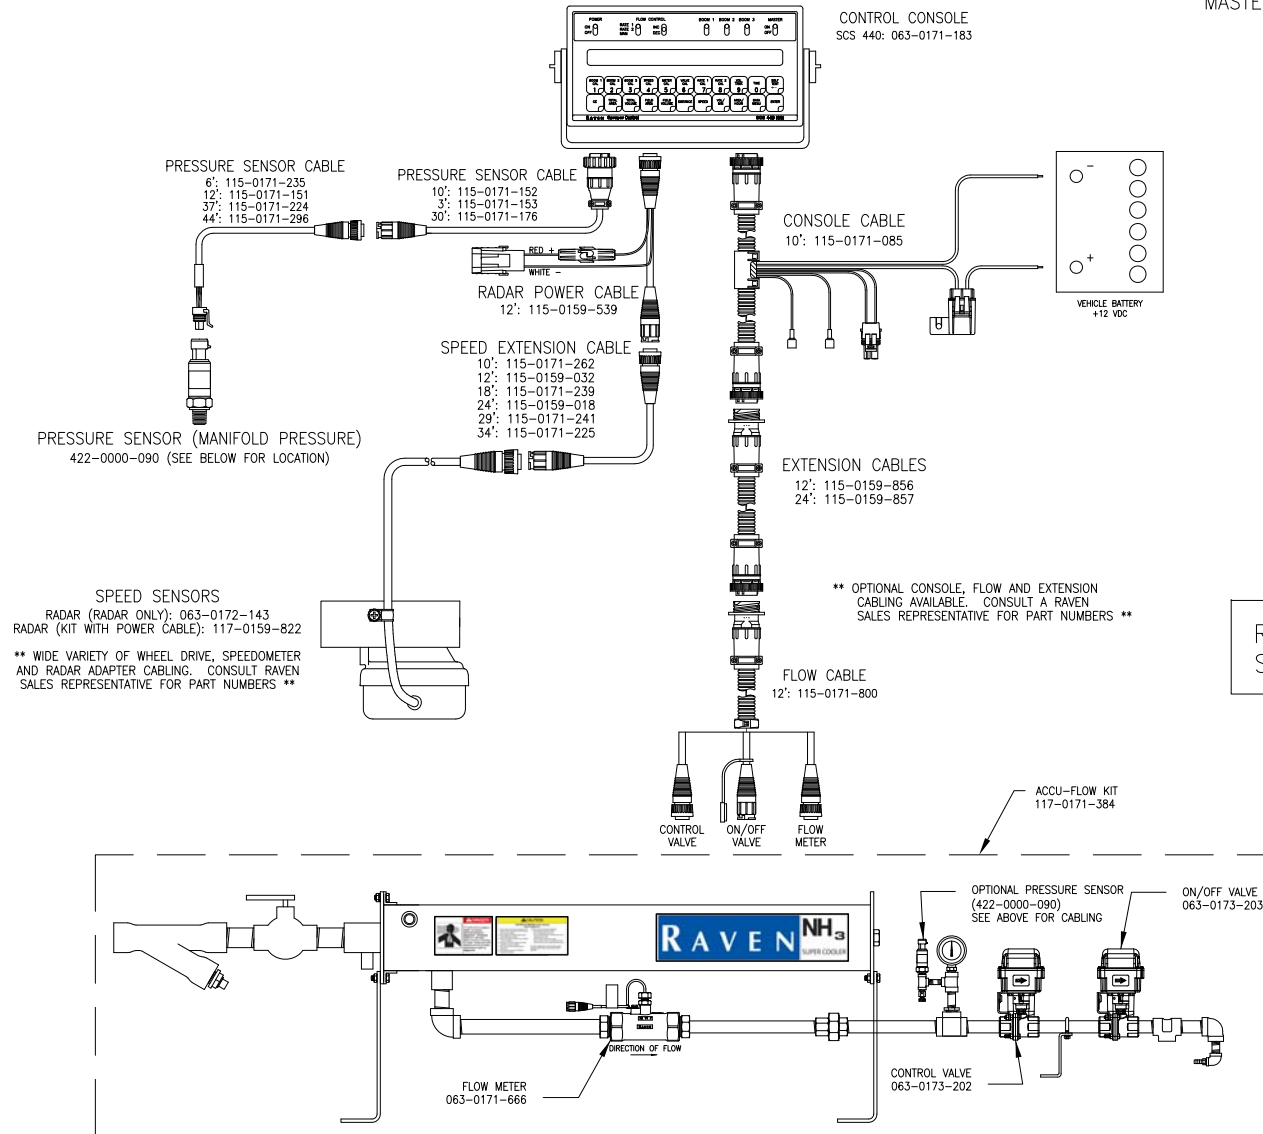

# SCS 440 WITH ACCUFLOW, 2 VALVE SYSTEM SINGLE SECTION BAR

(INCLUDES STANDARD VALVE AND MASTER ON/OFF VALVE)

RELEASED DATE	ECO NO.	PROD. MGR.	SERV. MGR.	PROD. CHAMP.	ENG.	DRAFT.	REV.	DRAWING NO.
4/25/11	E17491	JAB	TAC	GLE	SSJ	BJH	A	054-2800-018