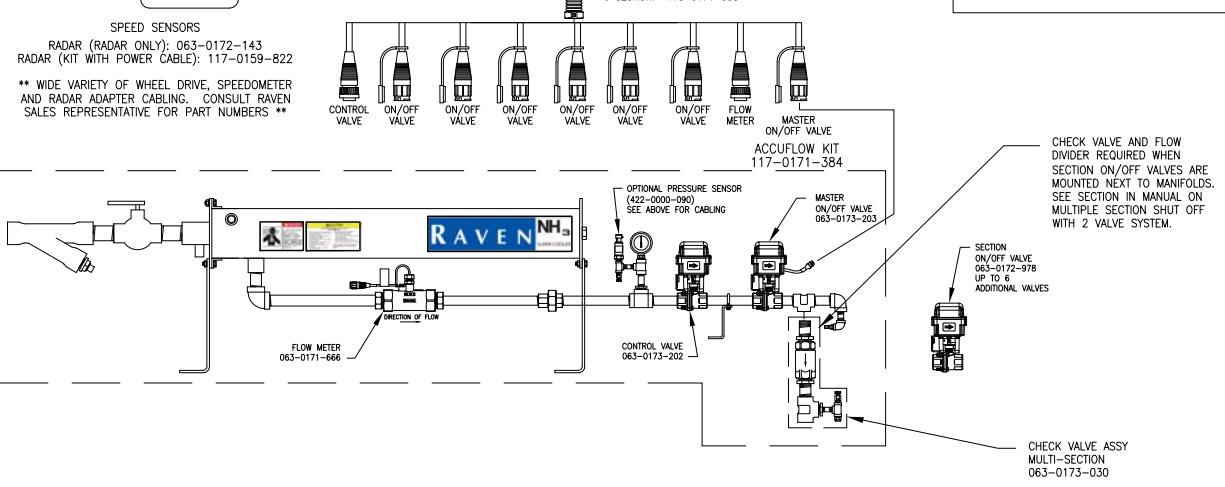

ENVIZIO PRO WITH SWITCHPRO TO SCS 440/450 CABLED SYSTEMS ACCUFLOW, 2 VALVE SYSTEM FOR MULTI SECTION BAR

RELEASED DATE	ECO NO.	PROD. MGR.	SERV. MGR.	PROD. CHAMP.	ENG.	DRAFT.	REV.	DRAWING NO.
4/25/11	E17491	JAB	TAC	GLE	SSJ	BJH	A	054-2040-028