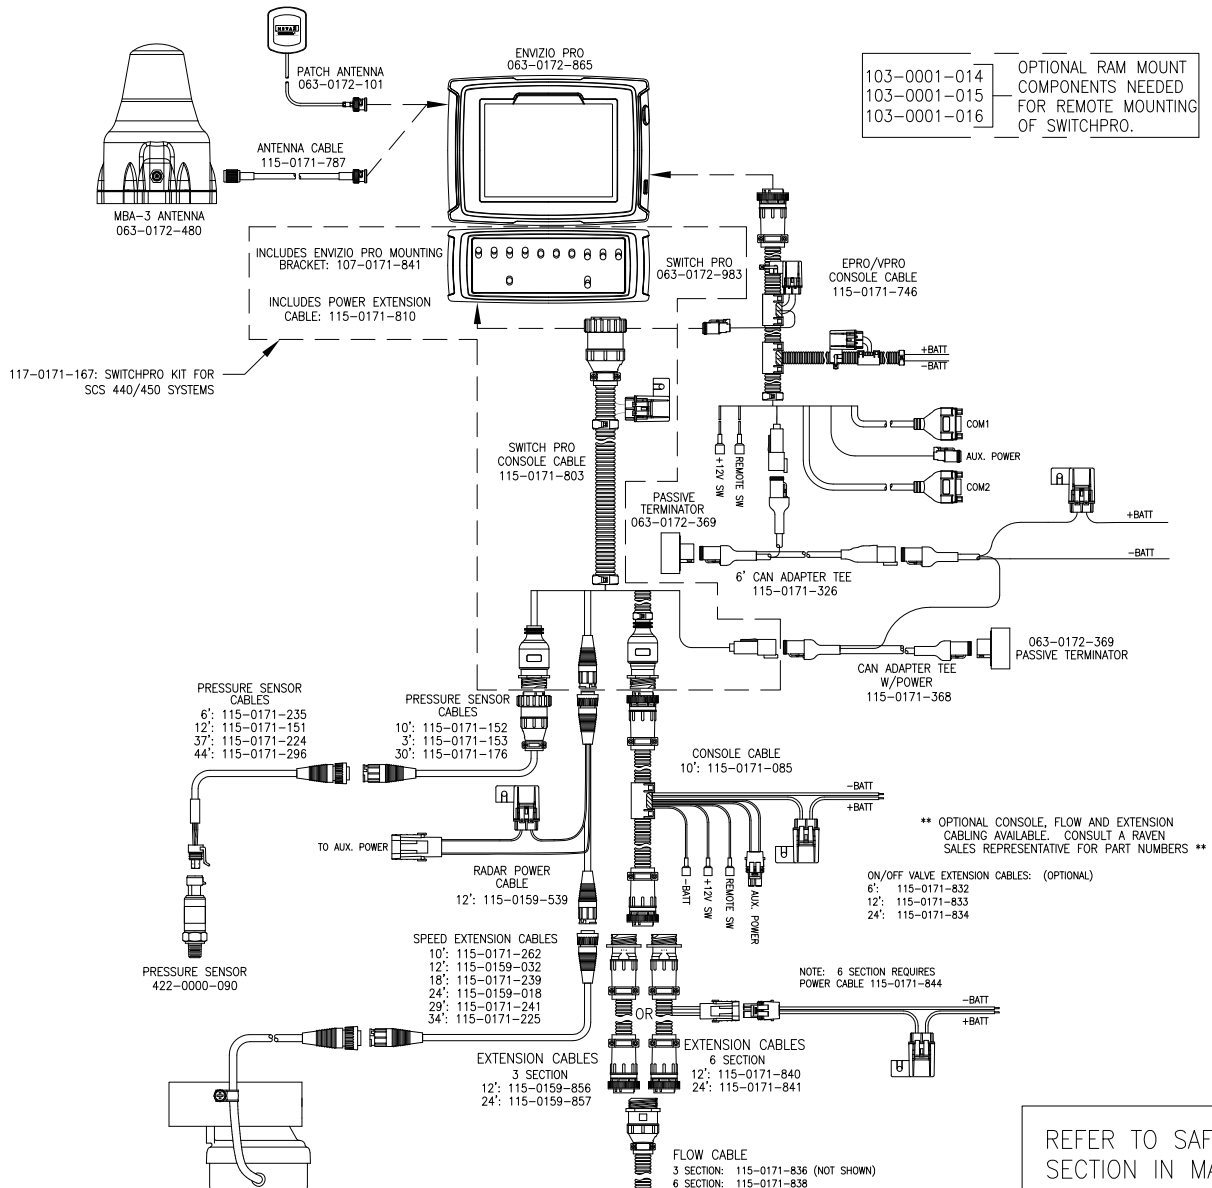

ENVIZIO PRO WITH SWITCHPRO TO SCS 440/450 CABLED SYSTEMS ACCUFLOW, 2 VALVE SYSTEM FOR MULTI SECTION BAR

RELEASED DATE	ECO NO.	PROD. MGR.	SERV. MGR.	PROD. CHAMP.	ENG.	DRAFT.	REV.	DRAWING NO.
4/25/11	E17491	JAB	TAC	GLE	SSJ	BJH	A	054-2040-028