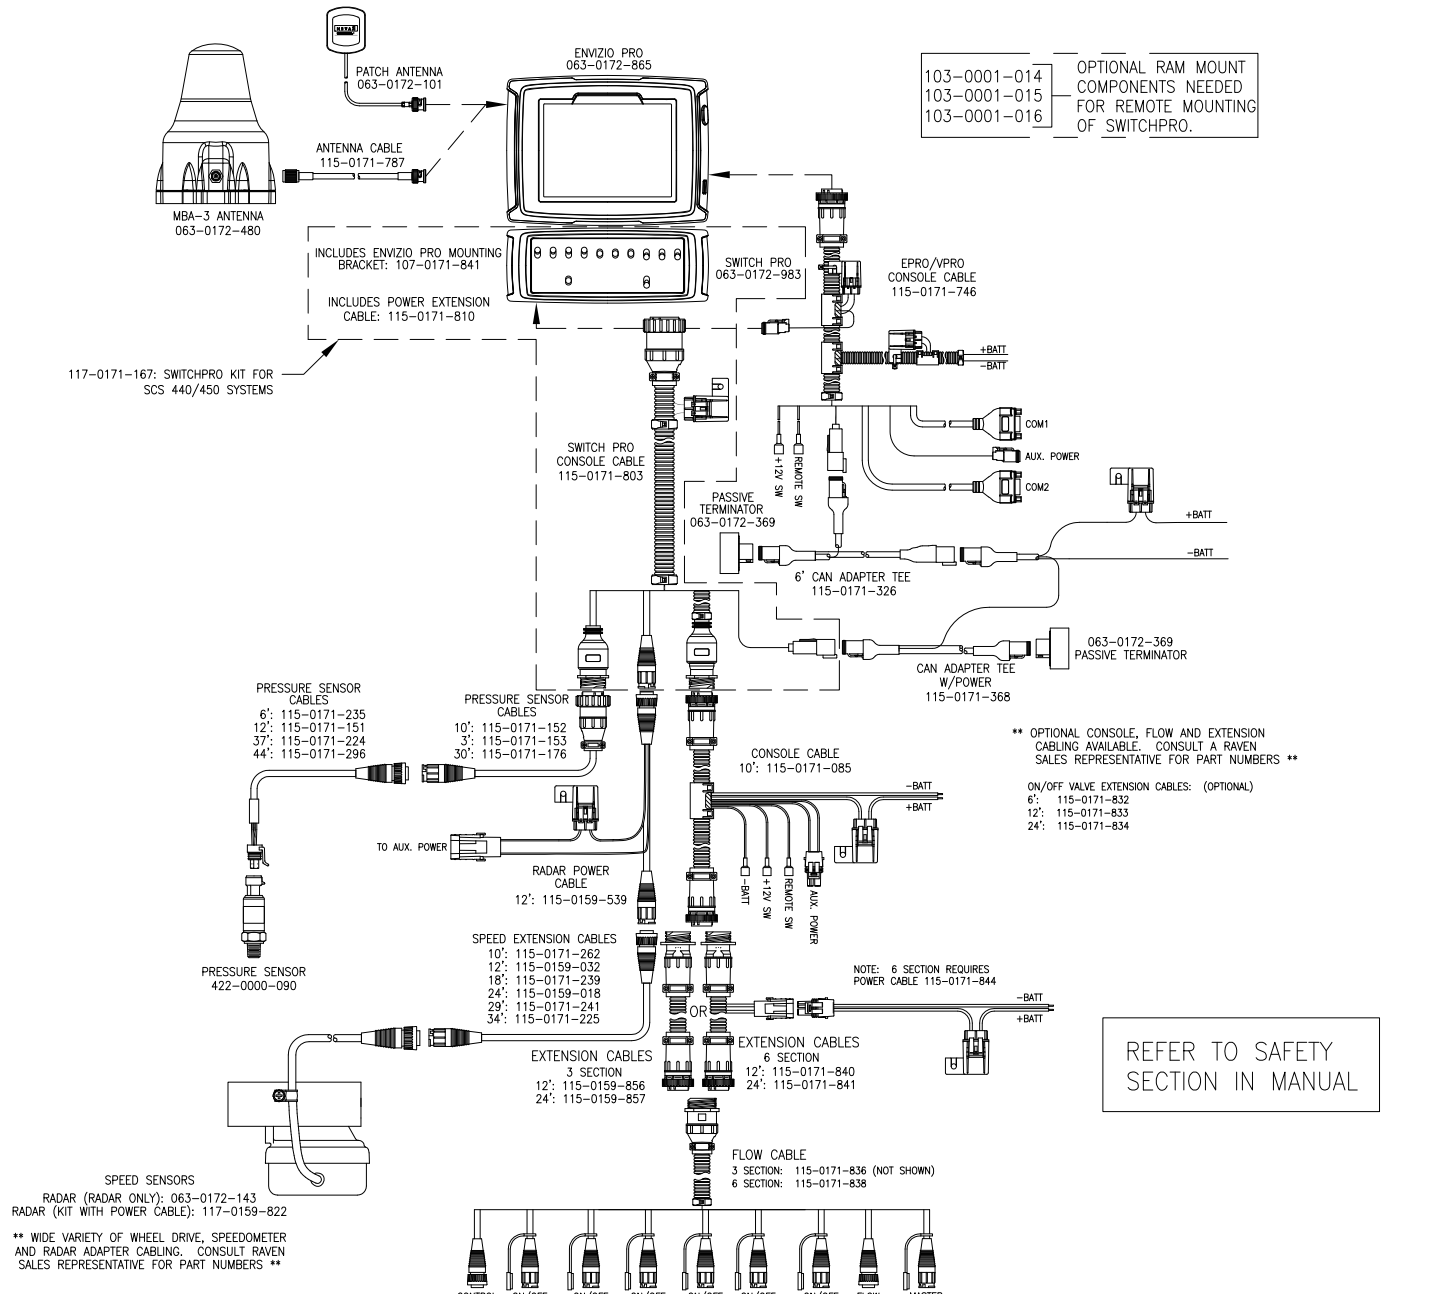

ENVIZIO PRO WITH SWITCHPRO TO SCS 440/450 CABLED SYSTEMS ACCUFLOW, FAST VALVE SYSTEM WITH MULTI SECTION BAR

RELEASED DATE	ECO NO.	PROD. MGR.	SERV. MGR.	PROD. CHAMP.	ENG.	DRAFT.	REV.	DRAWING NO.
4/25/11	E17491	JAB	TAC	GLE	SSJ	BJH	A	054-2040-027