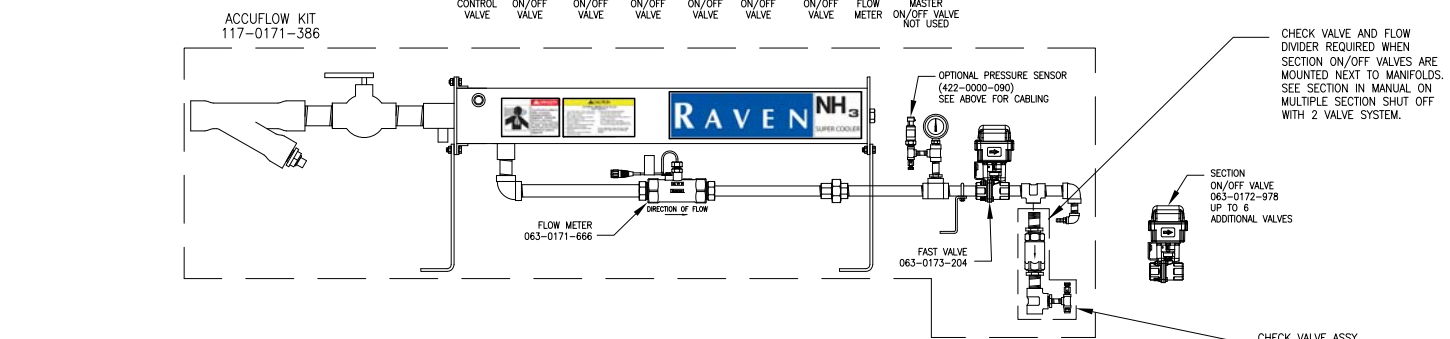

ENVIZIO PRO WITH SWITCHPRO TO SCS 440/450 CABLED SYSTEMS ACCUFLOW, FAST VALVE SYSTEM WITH MULTI SECTION BAR

RELEASED DATE	ECO NO.	PROD. MGR.	SERV. MGR.	PROD. CHAMP.	ENG.	DRAFT.	REV.	DRAWING NO.
4/25/11	E17491	JAB	TAC	GLE	SSJ	BJH	A	054-2040-027