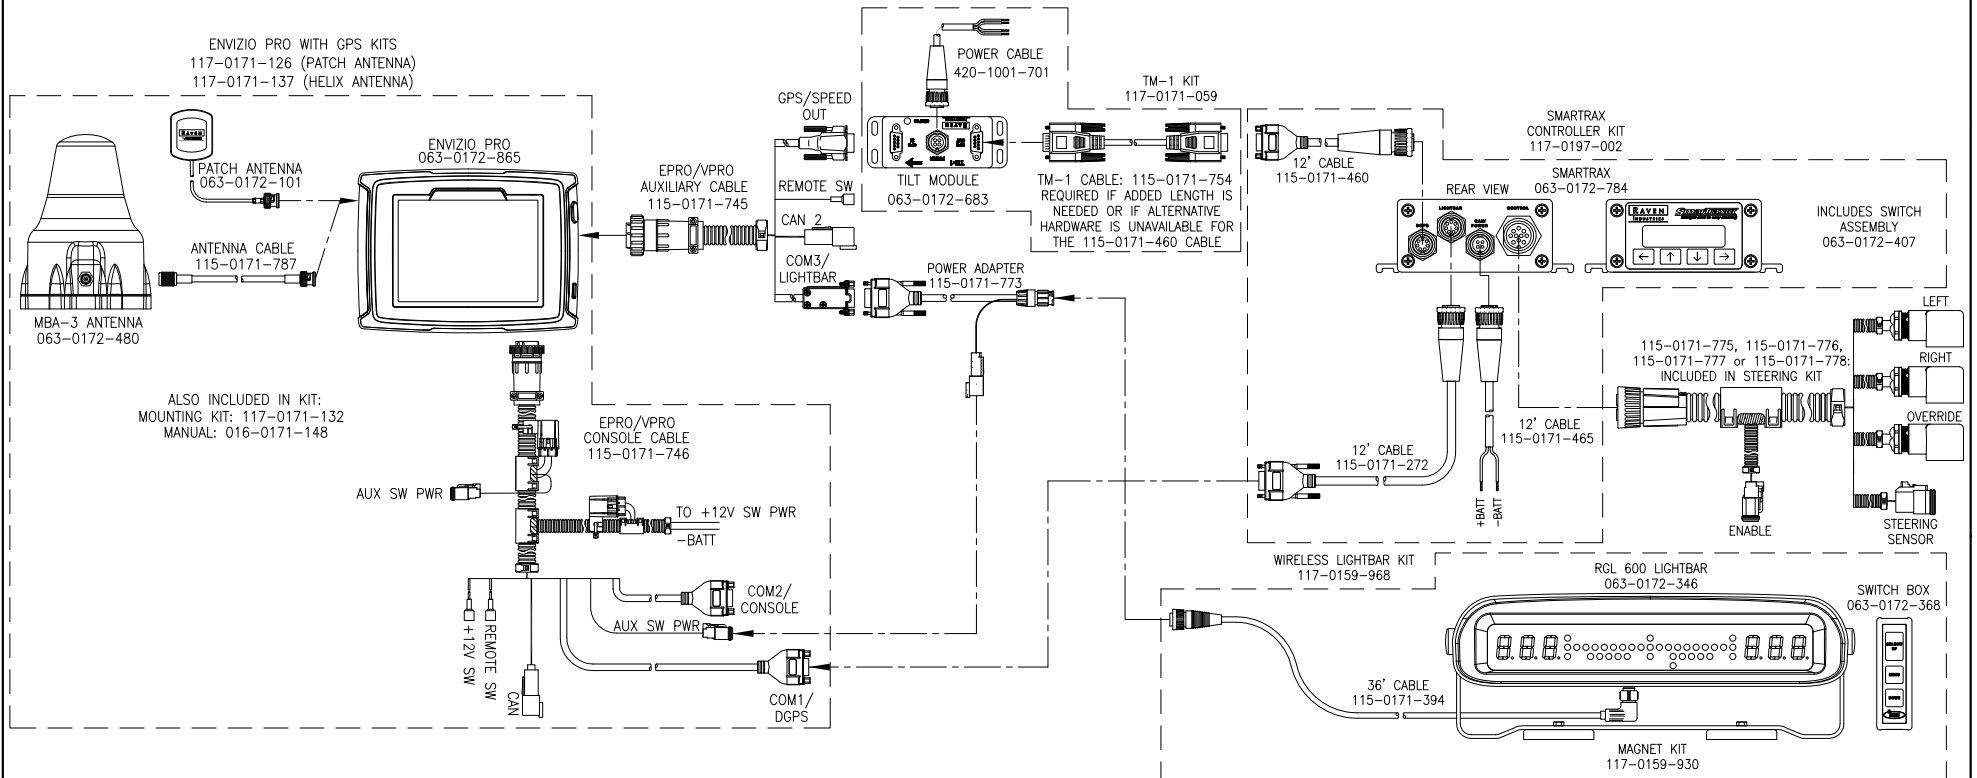

ENVIZIO PRO WITH GPS, SMARTRAX, TM-1 AND EXTERNAL LIGHTBAR

ECO NO.	PROD. MGR.	SERV. MGR.	PROD. CHAMP.	ENG.	DRAFT.	REV.	DRAWING NO.
E13468	SSS	TAC	EM	LAA1	LAA1	A	054-2010-008
E14216	SSS	TAC	EM	JTF	MAP	B	-