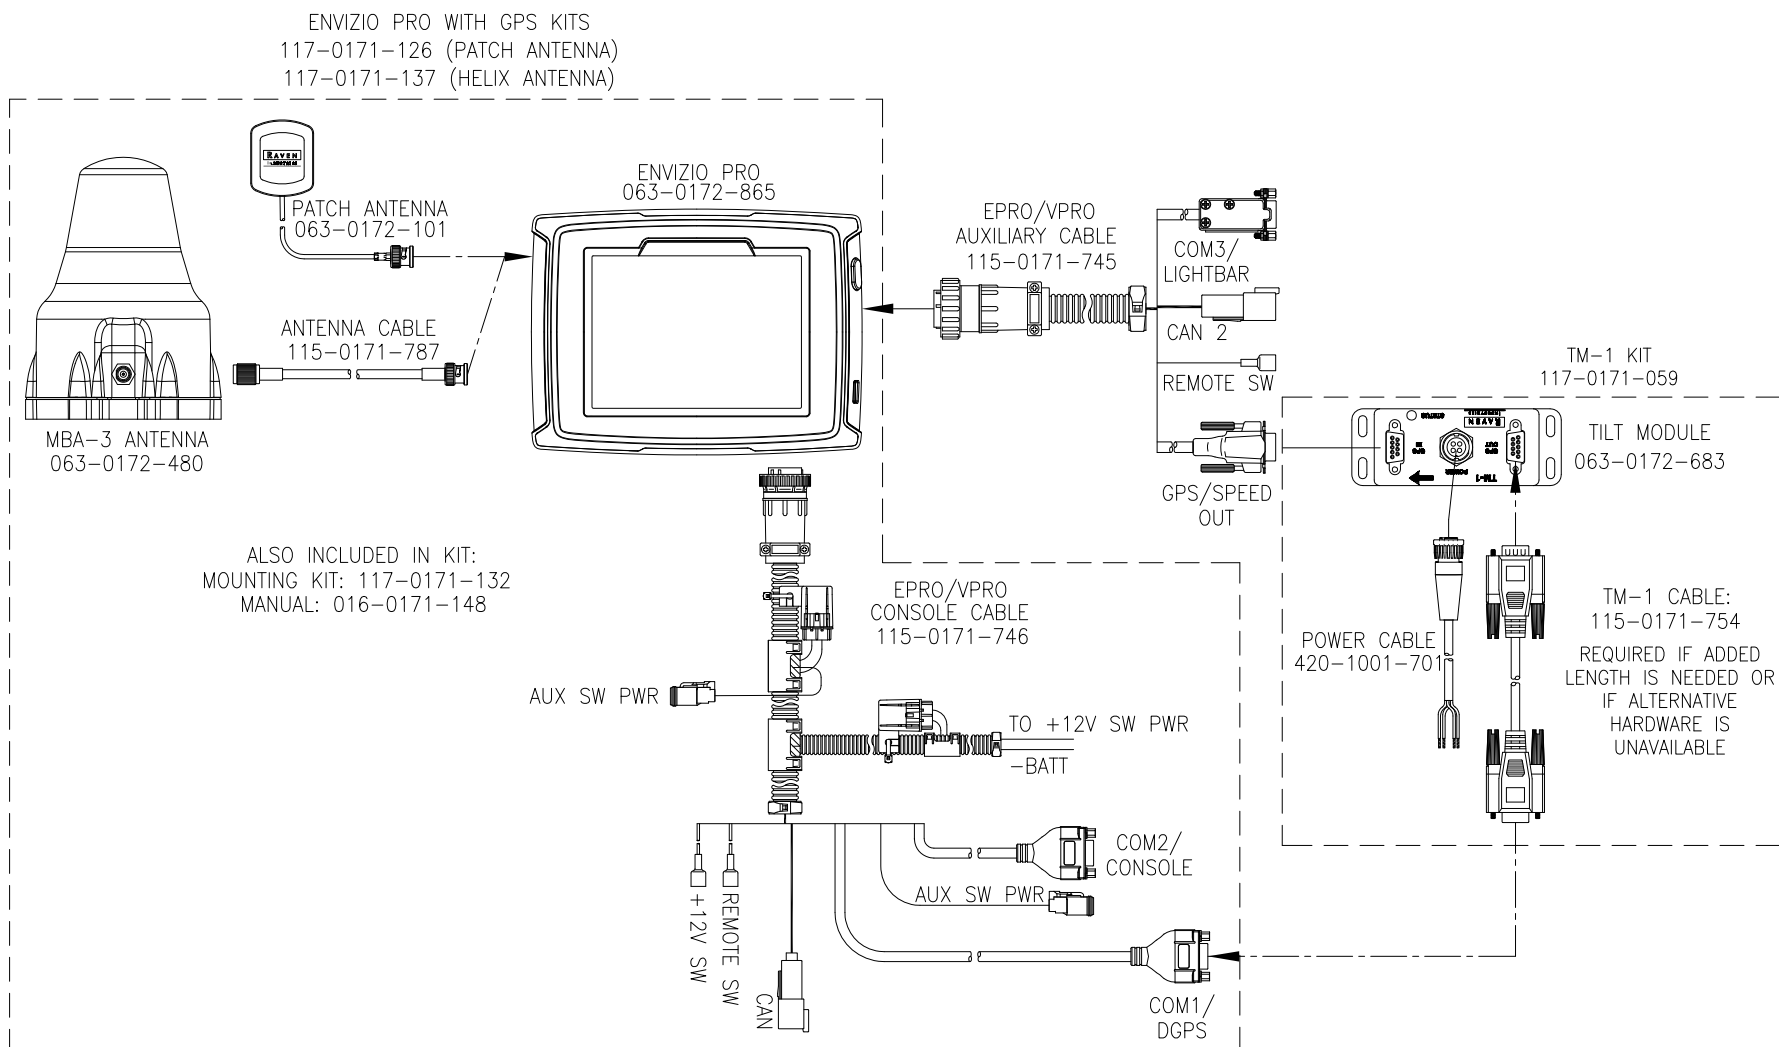

ENVIZIO PRO WITH GPS AND TM-1

ECO NO.	PROD. MGR.	SERV. MGR.	PROD. CHAMP.	ENG.	DRAFT.	REV.	DRAWING NO.
E13468	SSS	TAC	EM	LAA1	LAA1	A	054-2010-009
E14216	SSS	TAC	EM	JTF	MAP	B	-