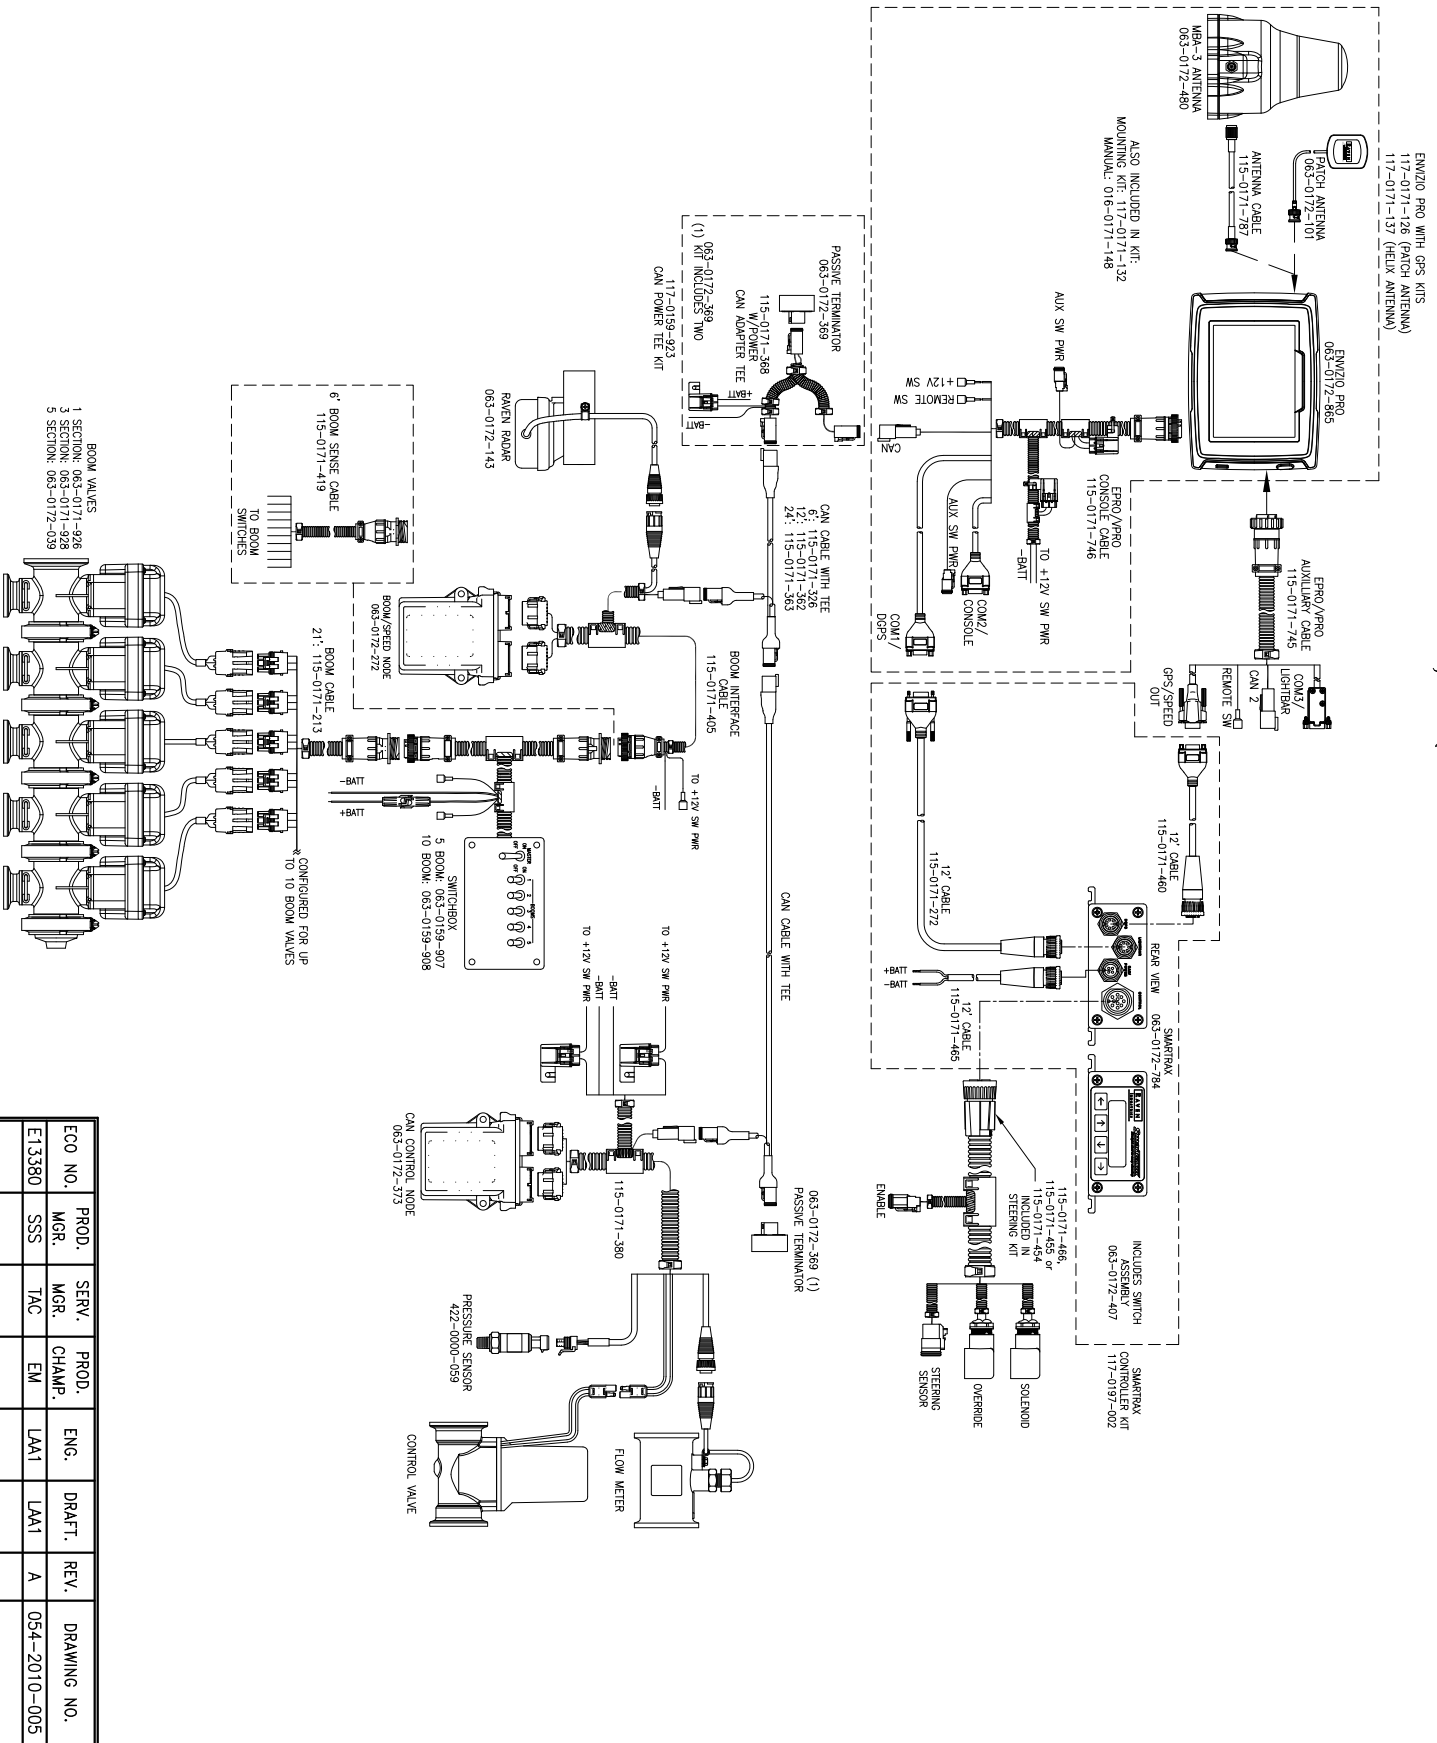

ENVIZIO PRO WITH GPS, LIQUID CONTROL AND SMARTRAX

ROOM VALVES
1 SECTION: 063-0171-926
3 SECTION: 063-0171-928
5 SECTION: 063-0172-039

ECO NO.	PROD. MGR.	SERV. MGR.	PROD. CHAMP.	ENG.	DRAFT.	REV.	DRAWING NO.
E13380	SSS	TAC	EM	LAAT	LAAT	A	054-2010-005