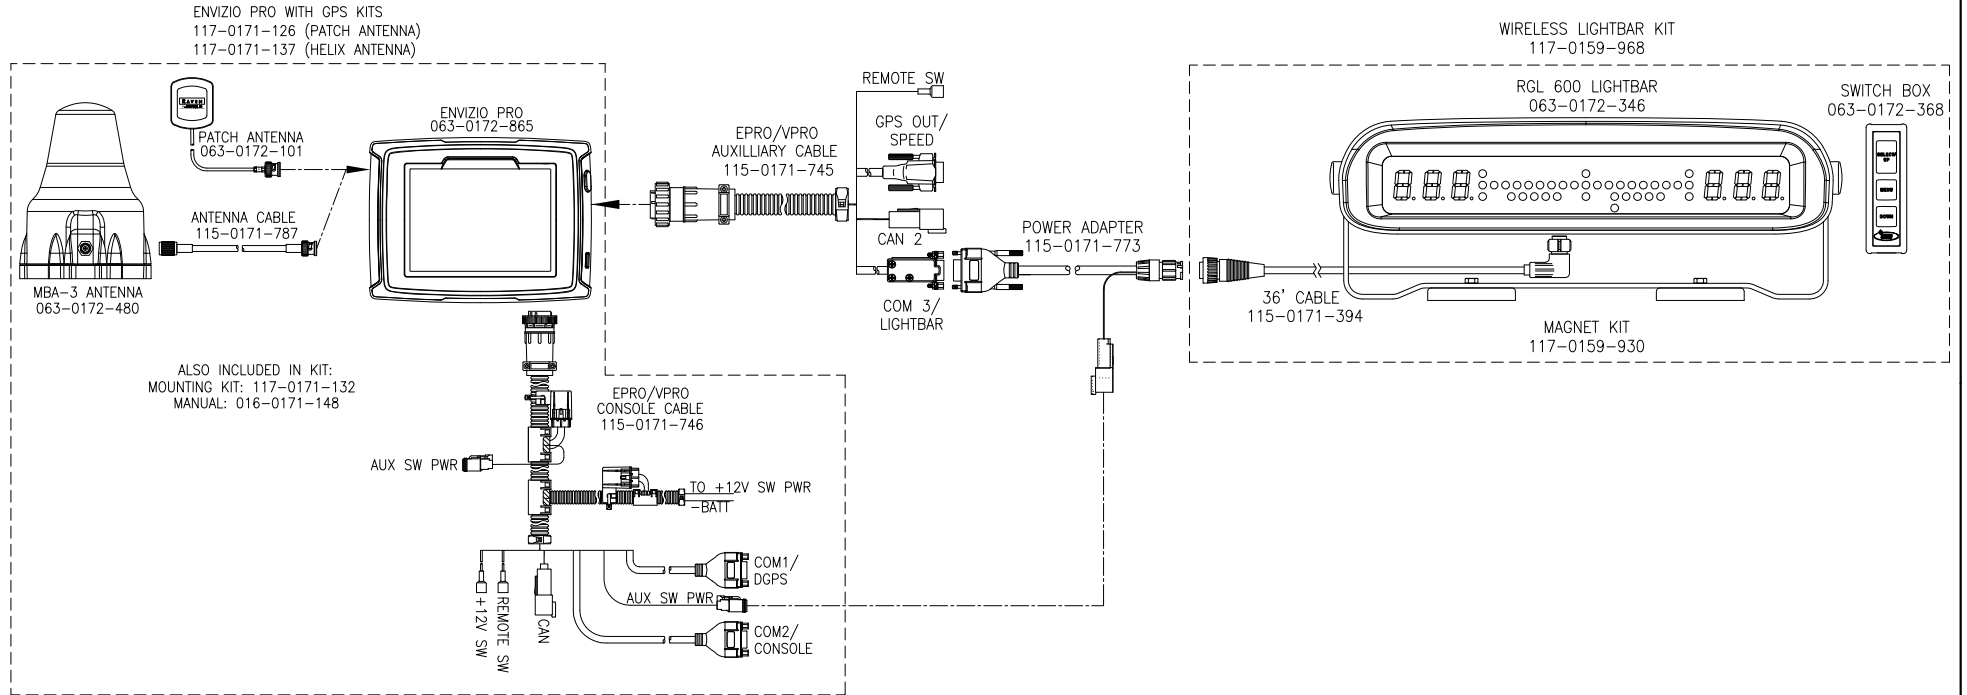

# ENVIZIO PRO WITH GPS AND EXTERNAL LIGHTBAR

ECO NO.	PROD. MGR.	SERV. MGR.	PROD. CHAMP.	ENG.	DRAFT.	REV.	DRAWING NO.
E13380	SSS	TAC	EM	LAA1	LAA1	A	054-2010-001