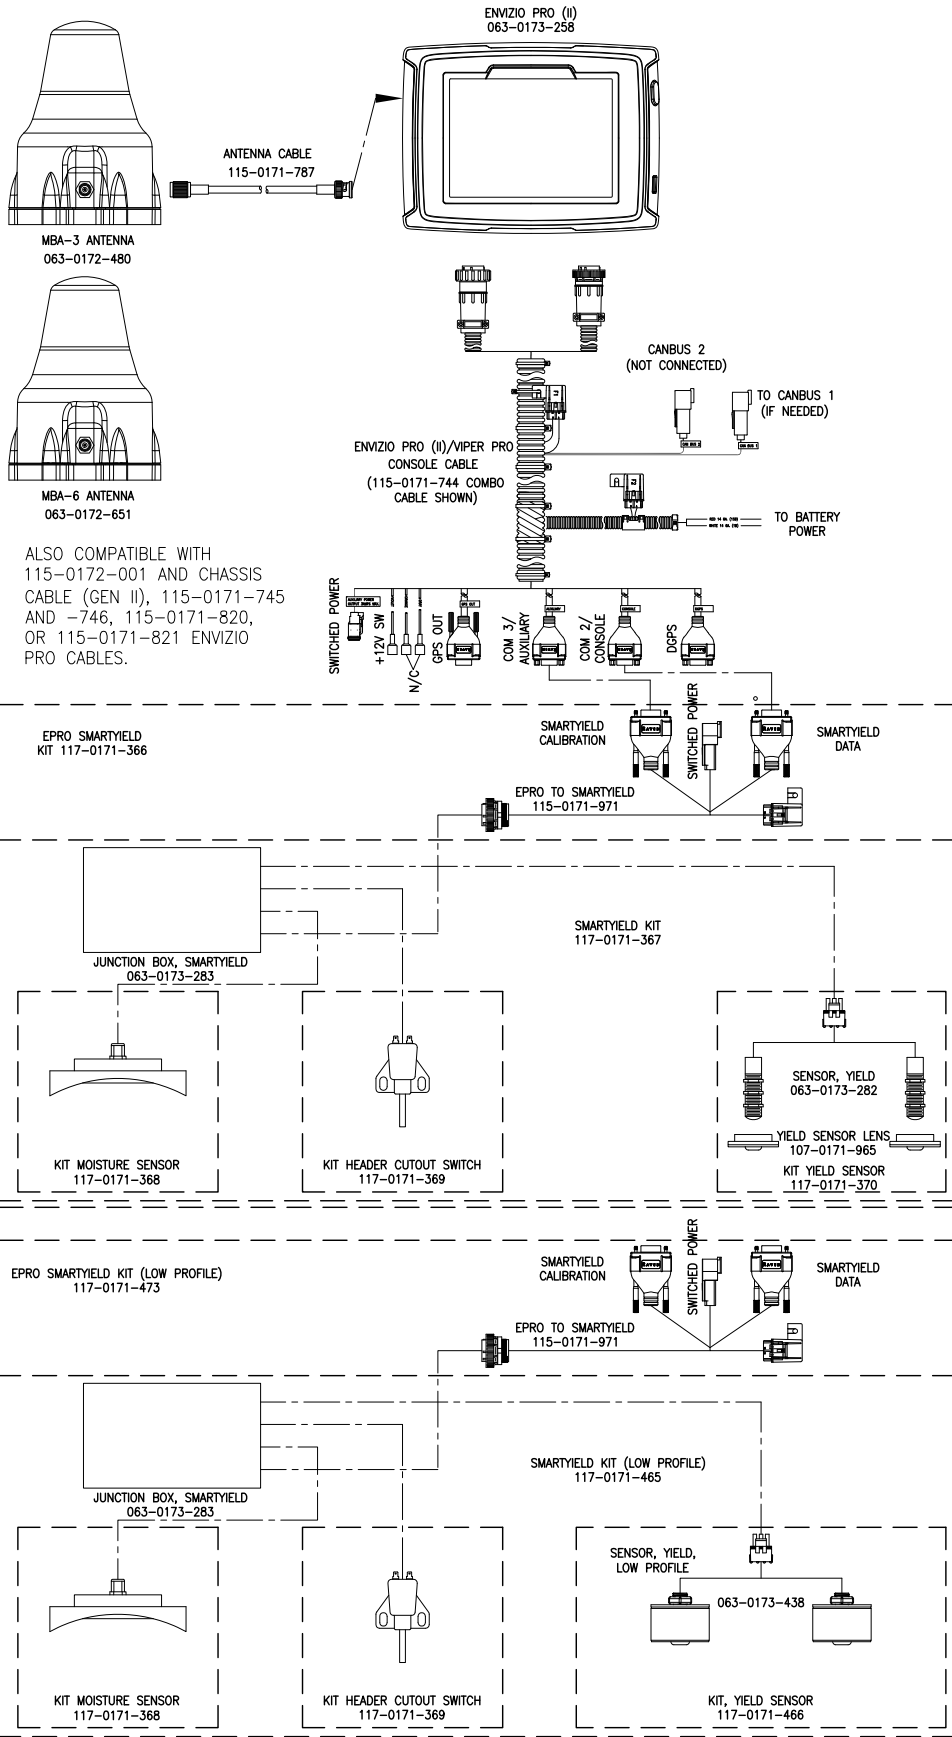

ENVIZIO PRO (II) SYSTEM DRAWING WITH KITS, CABLE OPTIONS, SMARTYIELD

ALSO COMPATIBLE WITH
115-0172-001 AND CHASSIS
CABLE (GEN II), 115-0171-745
AND -746, 115-0171-820,
OR 115-0171-821 ENVIZIO
PRO CABLES.

| RELEASED DATE | ECO NO. | PROD. MGR. | SERV. MGR. | PROD. CHAMP. | ENG. | DRAFT. | REV. | DRAWING NO. |
|---------------|---------|------------|------------|--------------|------|--------|------|--------------|
| 5/26/11 | E17536 | SSS | TAC | DLG | LDE | AJK2 | B | 054-2000-007 |
| 3/8/12 | E18885 | DSP | AT | BSG | BAD | JJP | C | 054-2000-007 |