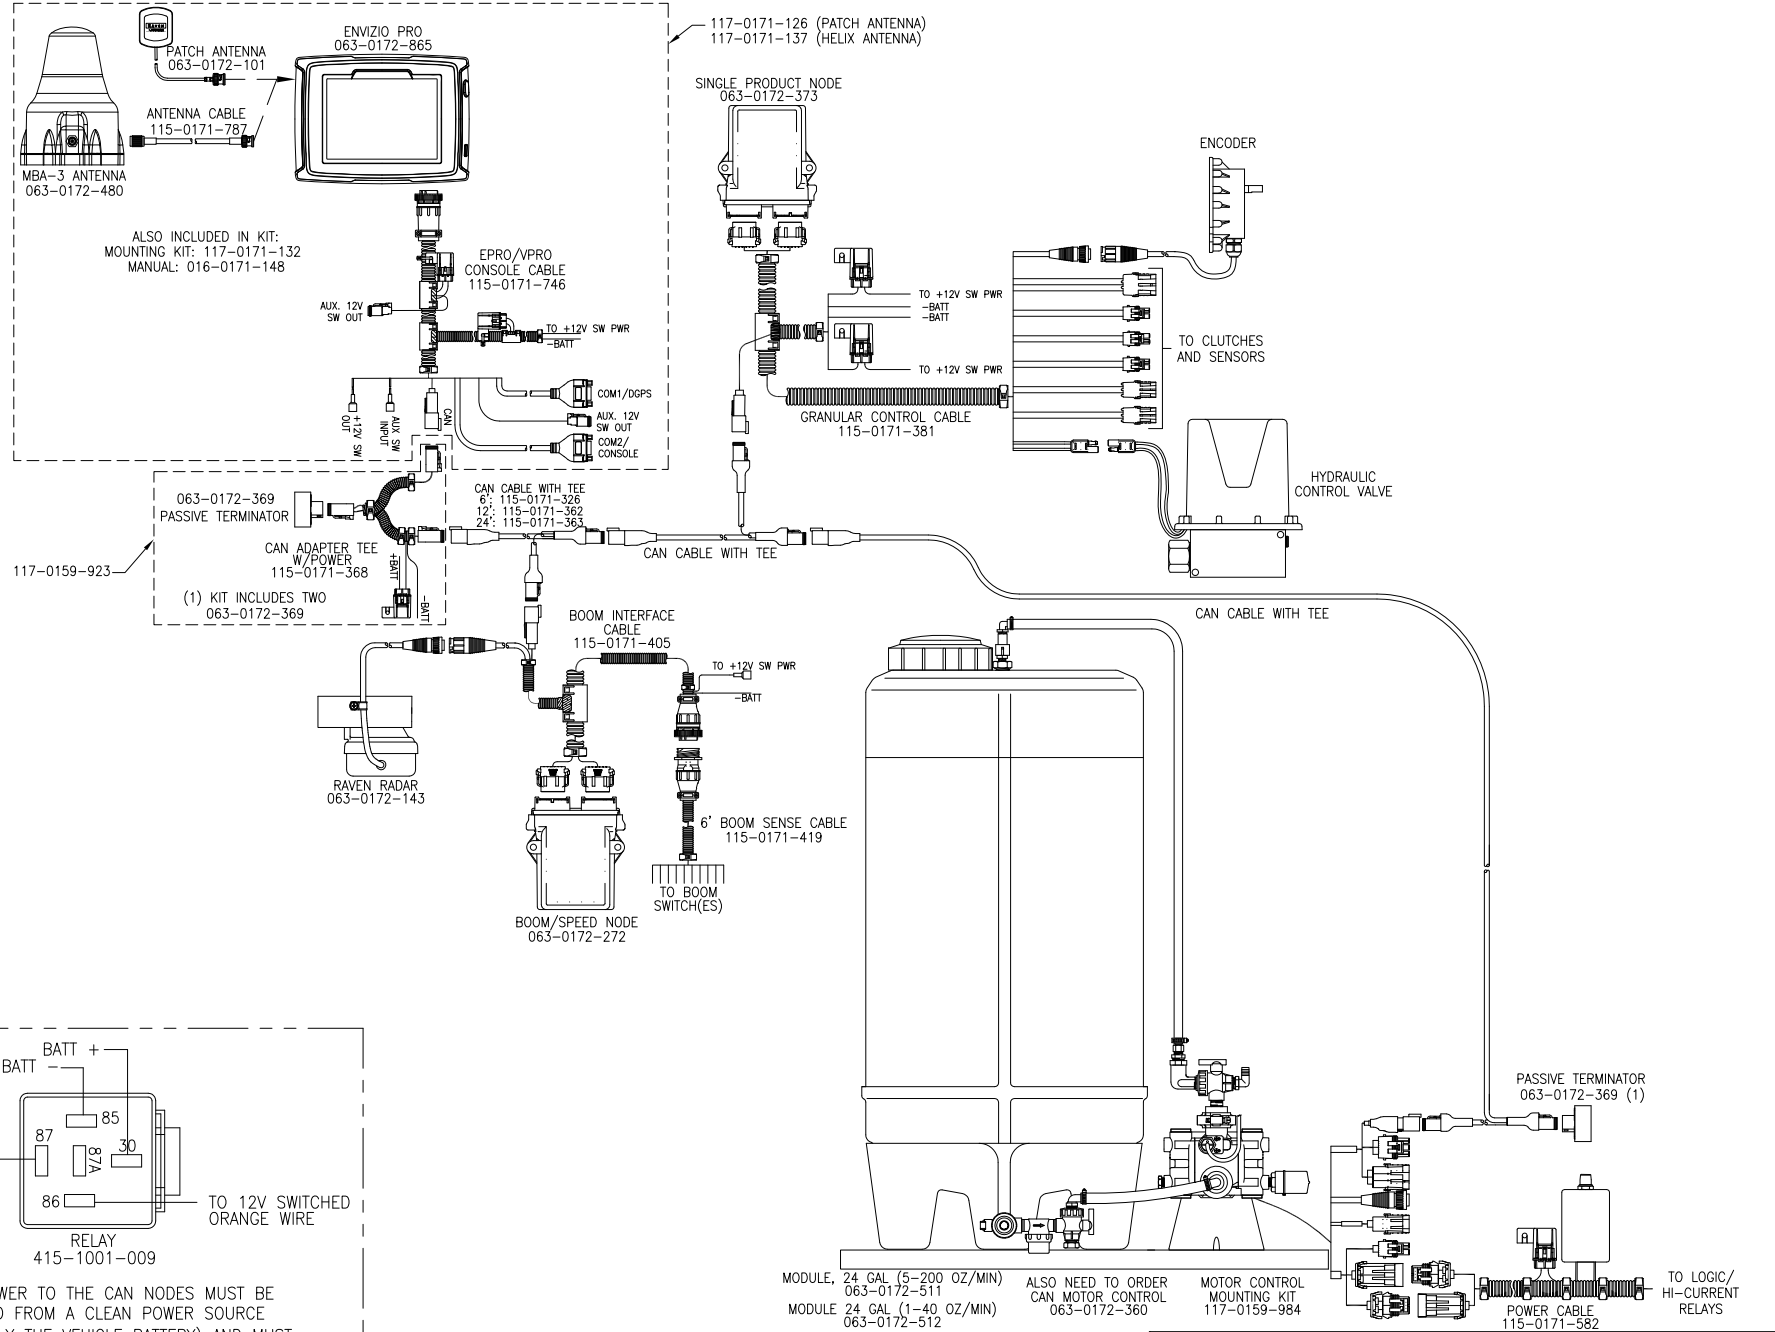

ENVIZIO PRO WITH GPS, GRANULAR PRODUCT CONTROL AND CAN INJECTION

ECO NO.	PROD. MGR.	SERV. MGR.	PROD. CHAMP.	ENG.	DRAFT.	REV.	DRAWING NO.
E13313	SSS	TAC	EM	LAA1	LAA1	A	054-2000-005