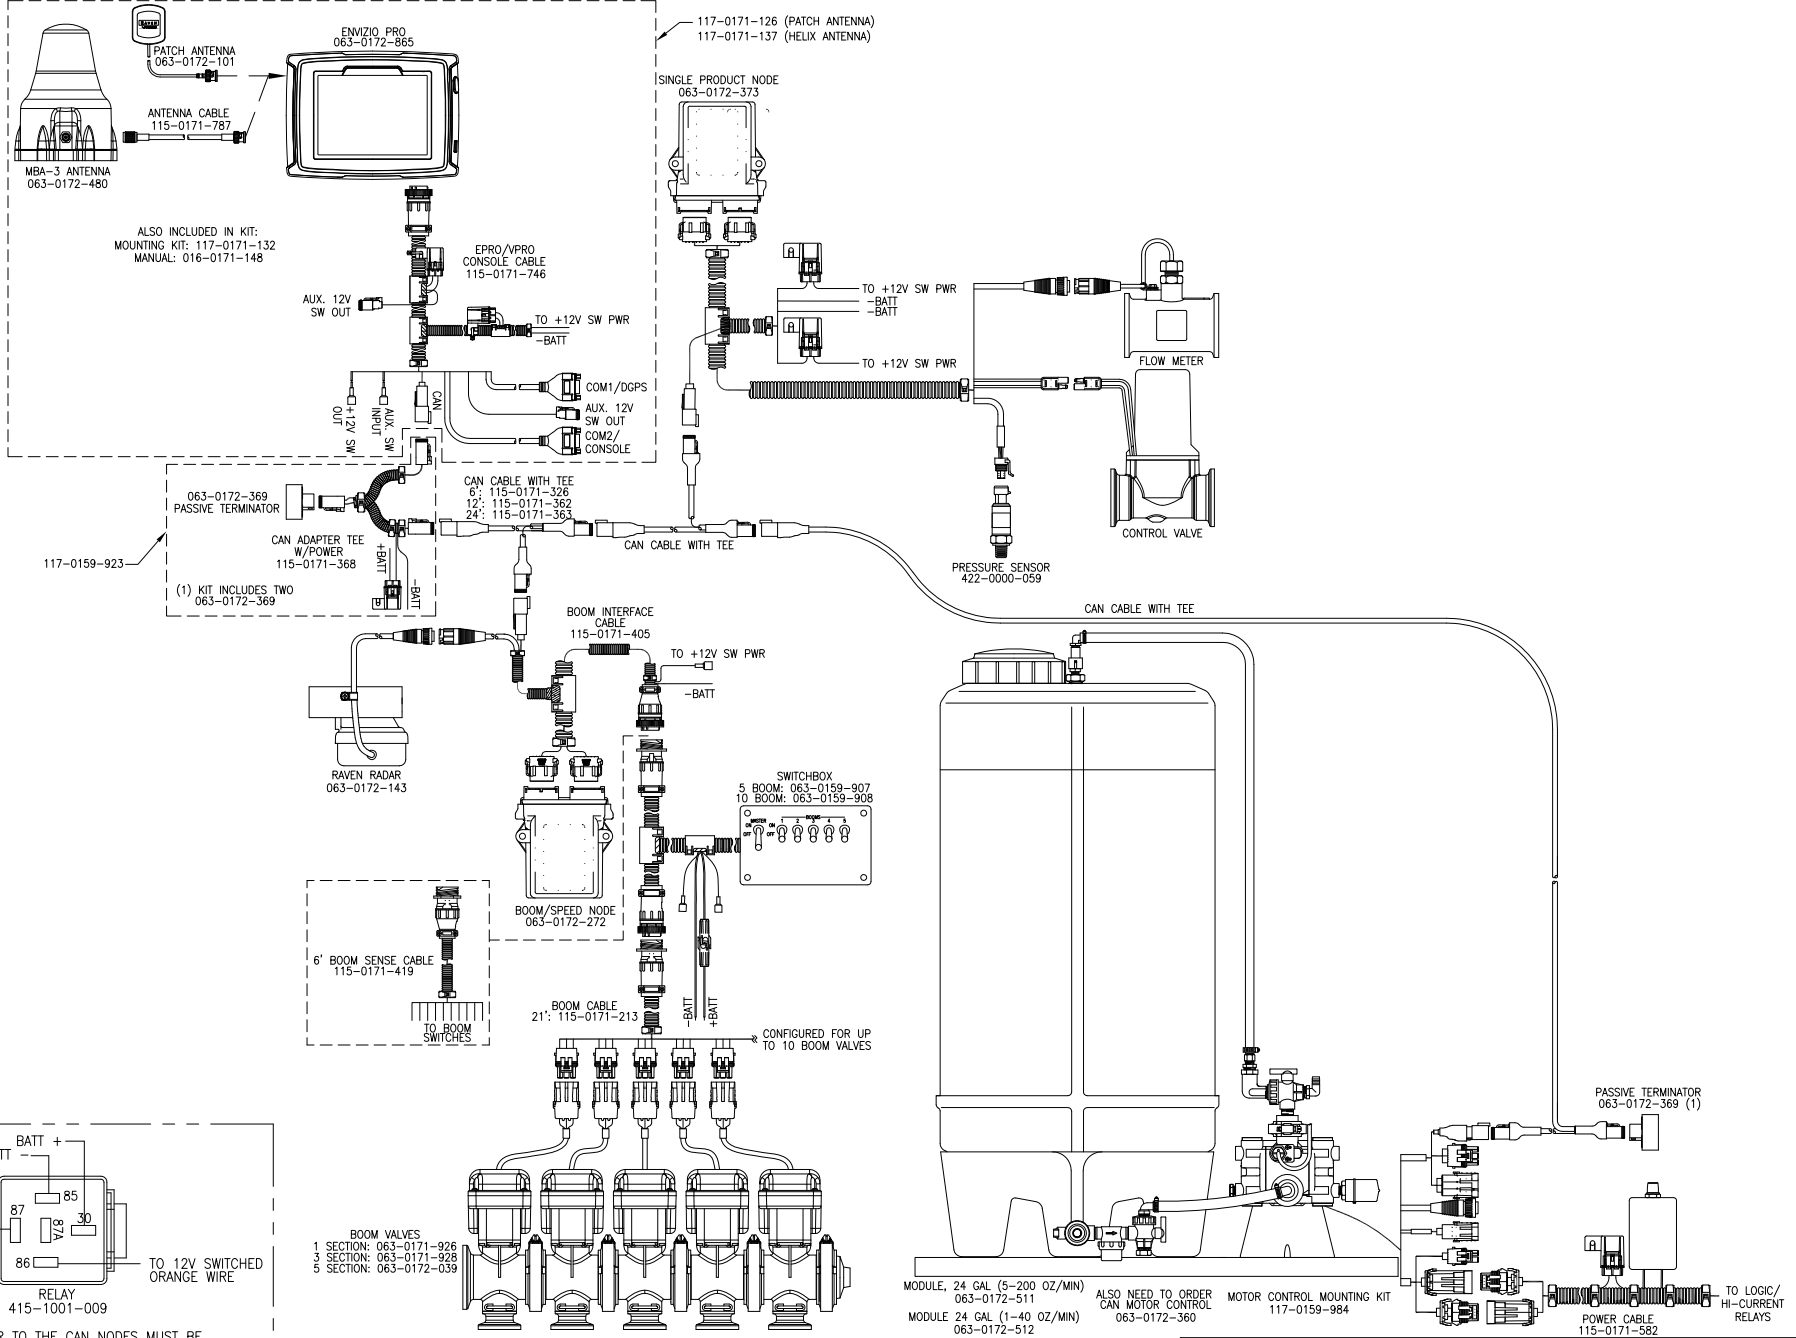

ENVIZIO PRO WITH GPS, LIQUID PRODUCT CONTROL AND CAN INJECTION

ECO NO.	PROD. MGR.	SERV. MGR.	PROD. CHAMP.	ENG.	DRAFT.	REV.	DRAWING NO.
E13313	SSS	TAC	EM	LAA1	LAA1	A	054-2000-003