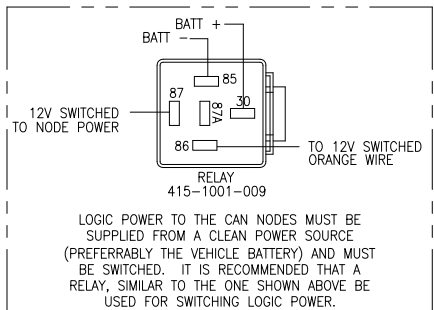

ENVIZIO PRO WITH GPS, LIQUID PRODUCT CONTROL AND CAN INJECTION

ECO NO.	PROD. MGR.	SERV. MGR.	PROD. CHAMP.	ENG.	DRAFT.	REV.	DRAWING NO.
E13313	SSS	TAC	EM	LAA1	LAA1	A	054-2000-003