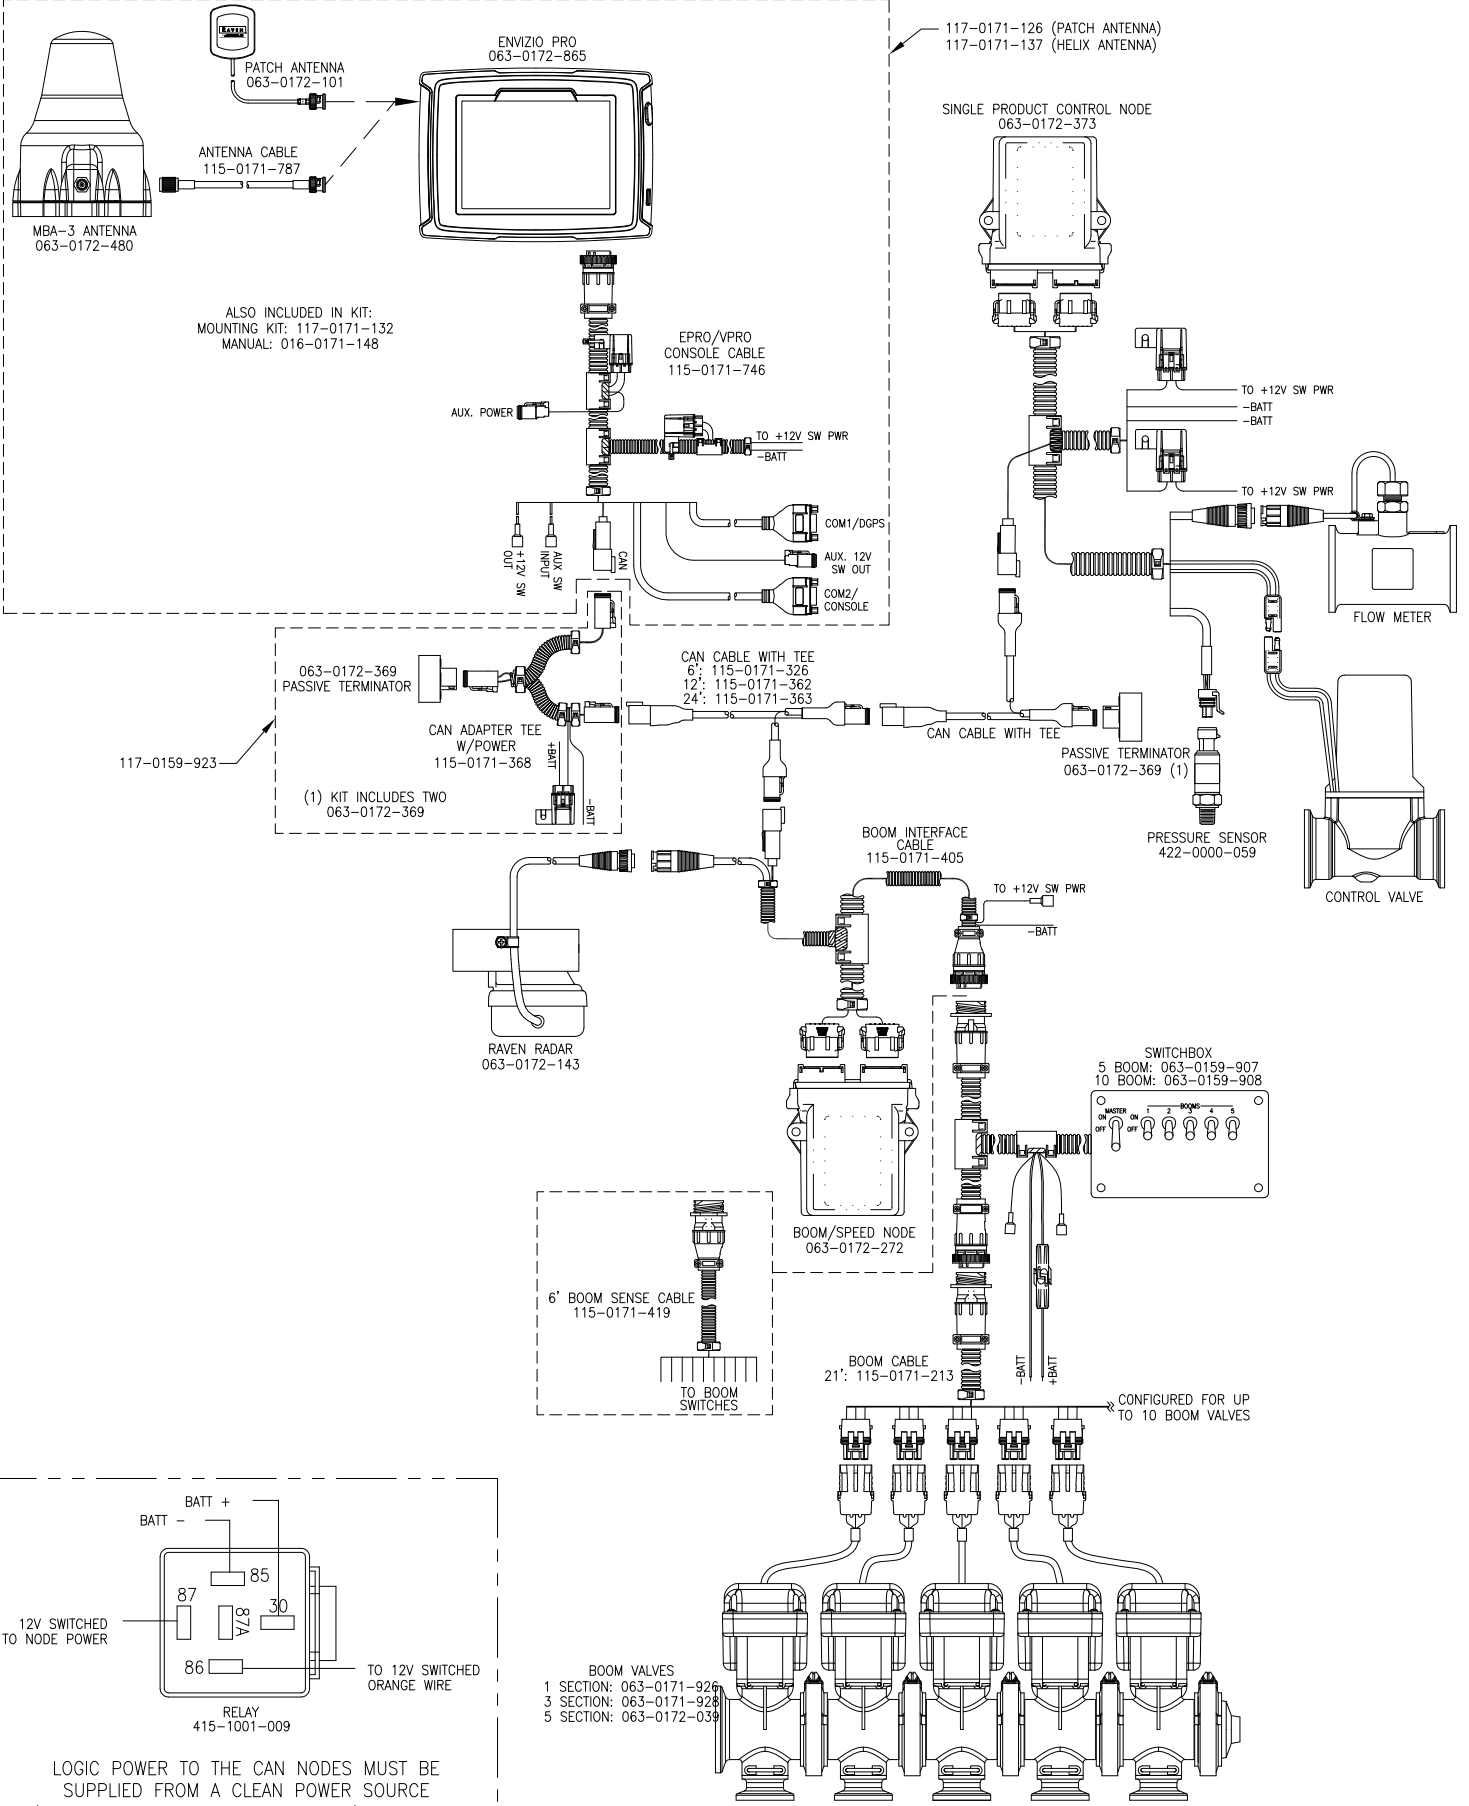

# ENVIZIO PRO WITH GPS AND SINGLE PRODUCT LIQUID CONTROL

ECO NO.	PROD. MGR.	SERV. MGR.	PROD. CHAMP.	ENG.	DRAFT.	REV.	DRAWING NO.
E13313	SSS	TAC	EM	LAA1	LAA1	A	054-2000-002