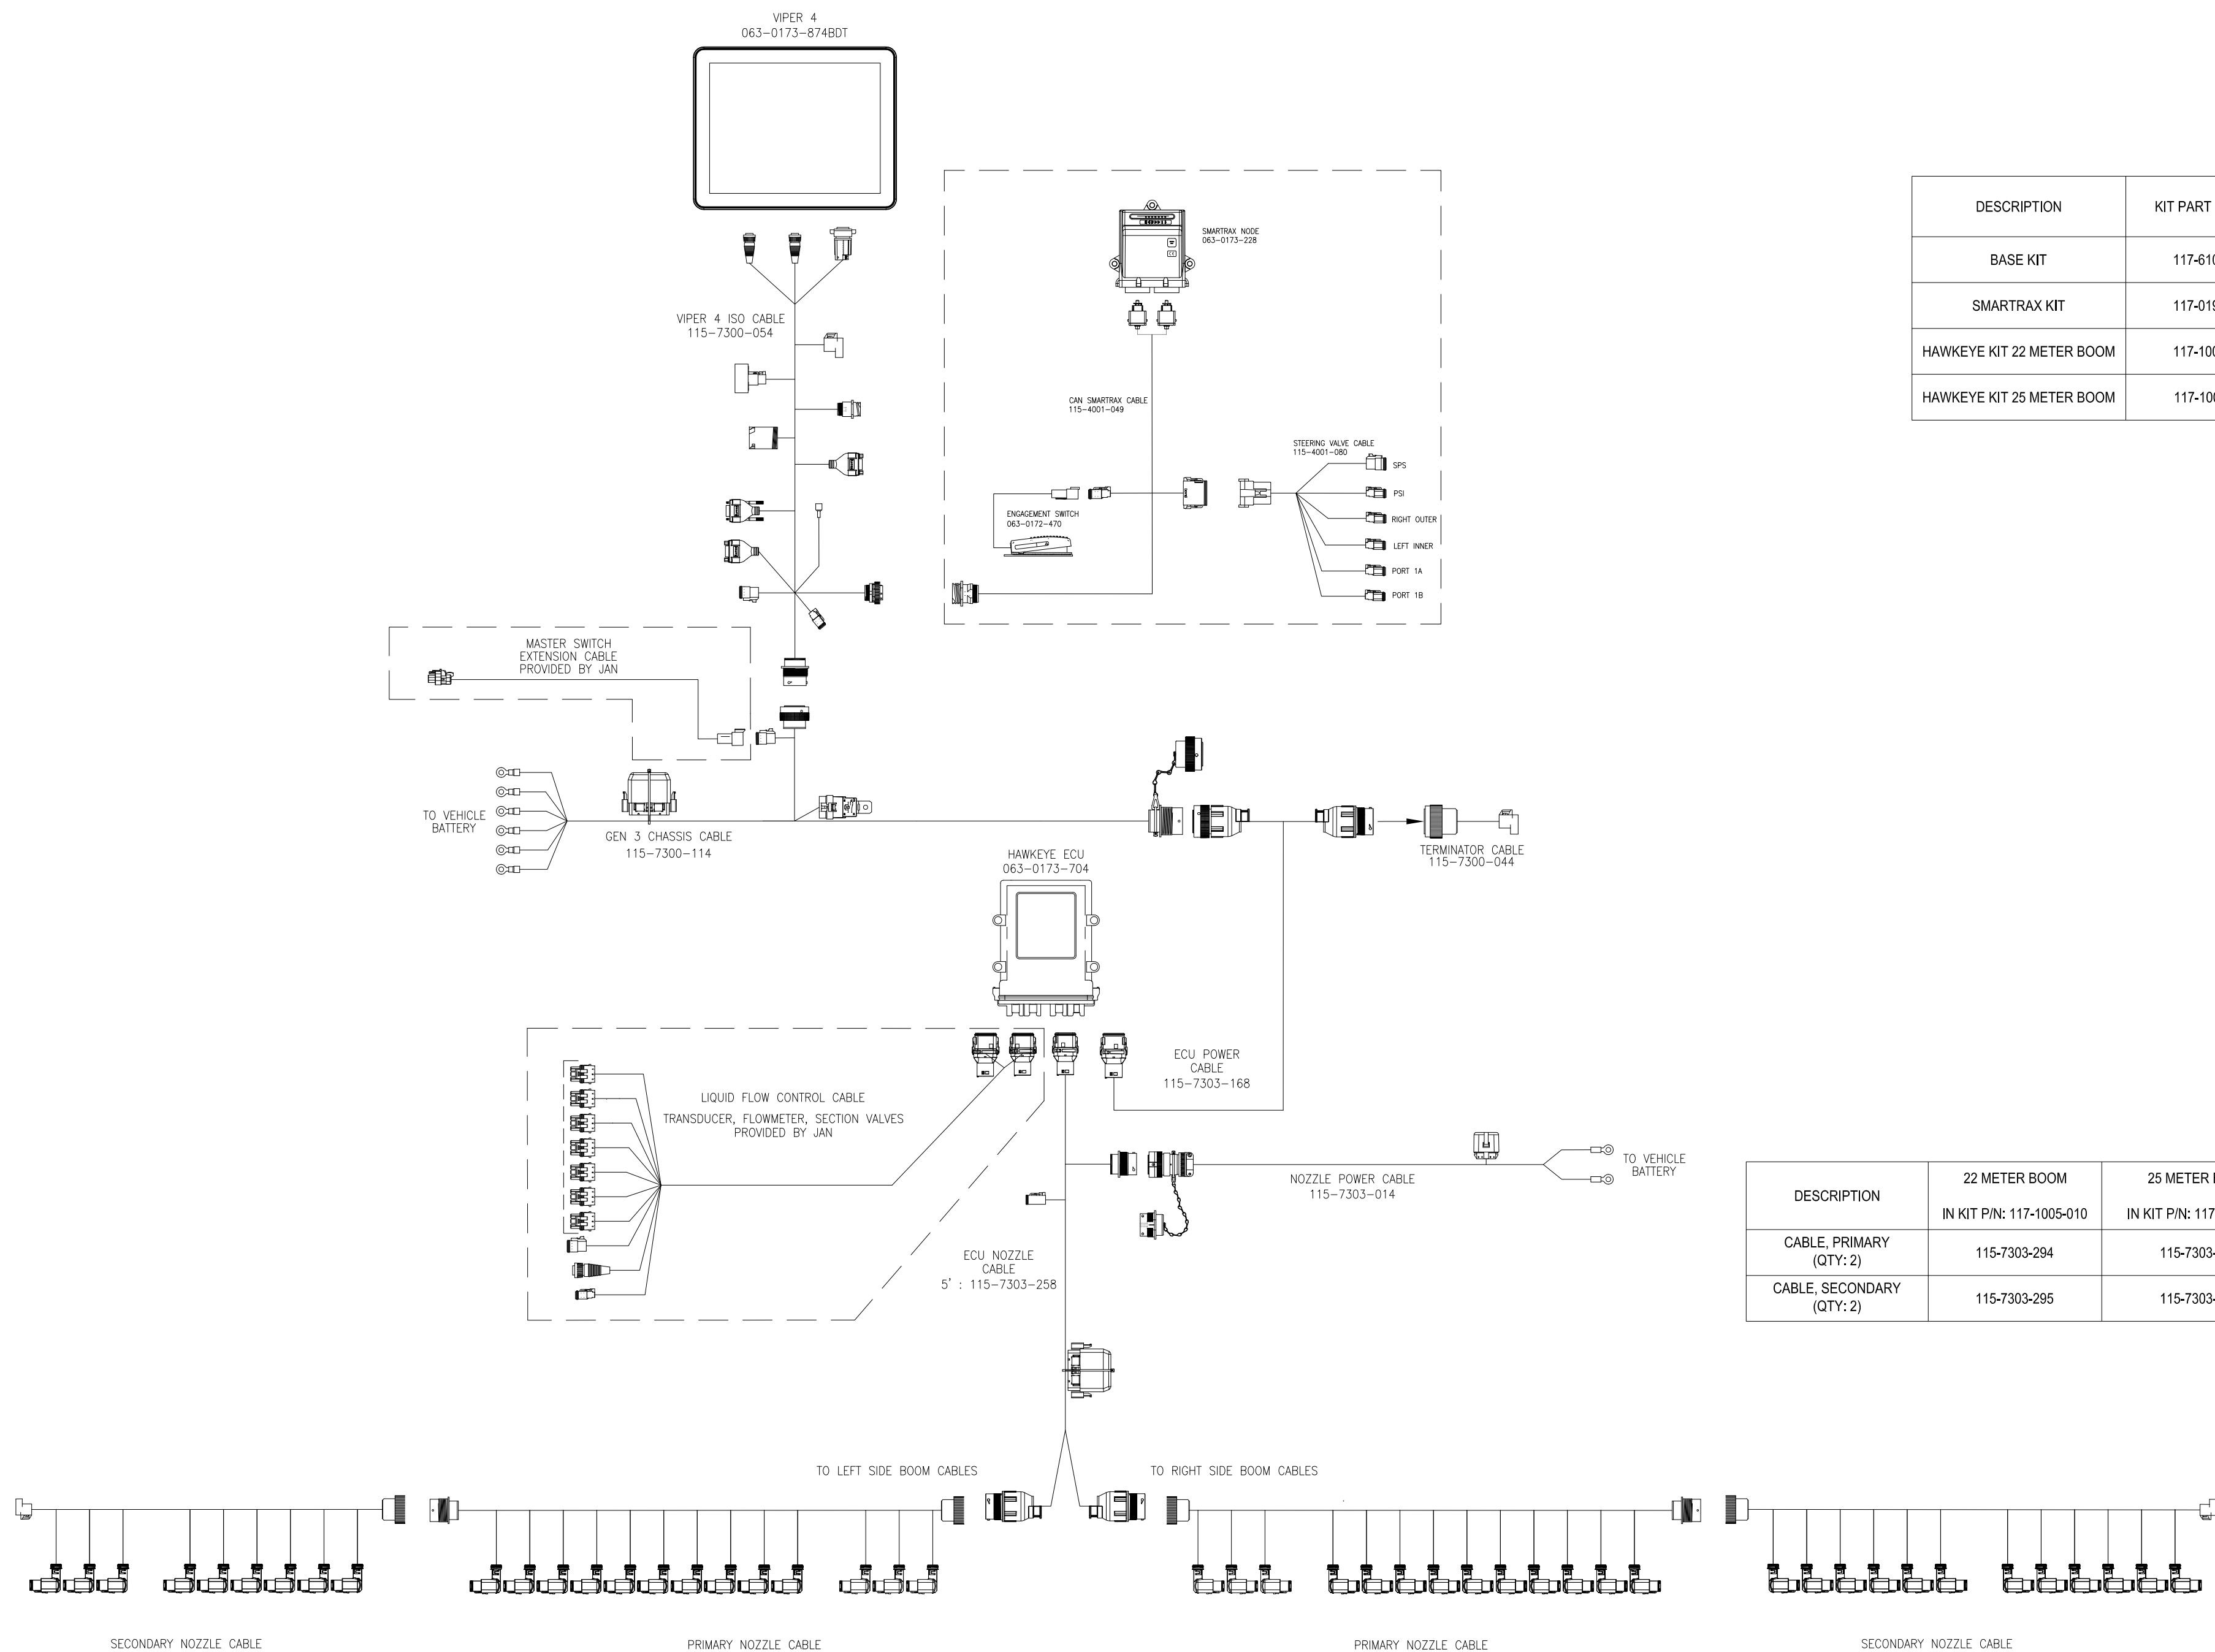

# HAWKEYE CABLING FOR JAN SELF PROPELLED SPRAYER

DESCRIPTION	KIT PART NUMBER
BASE KIT	117-6100-016
SMARTRAX KIT	117-0193-042
HAWKEYE KIT 22 METER BOOM	117-1005-010
HAWKEYE KIT 25 METER BOOM	117-1005-011

DESCRIPTION	22 METER BOOM IN KIT P/N: 117-1005-010	25 METER BOOM IN KIT P/N: 117-1005-011
CABLE, PRIMARY (QTY: 2)	115-7303-294	115-7303-294
CABLE, SECONDARY (QTY: 2)	115-7303-295	115-7303-296

RELEASED DATE	ECO NO.	PROD. MGR.	SERV.	PROD. CHAMP.	ENG.	DRAFT.	REV.	DRAWING NO.
6/15/16	28033				BJH2	RRS	A	054-1005-010