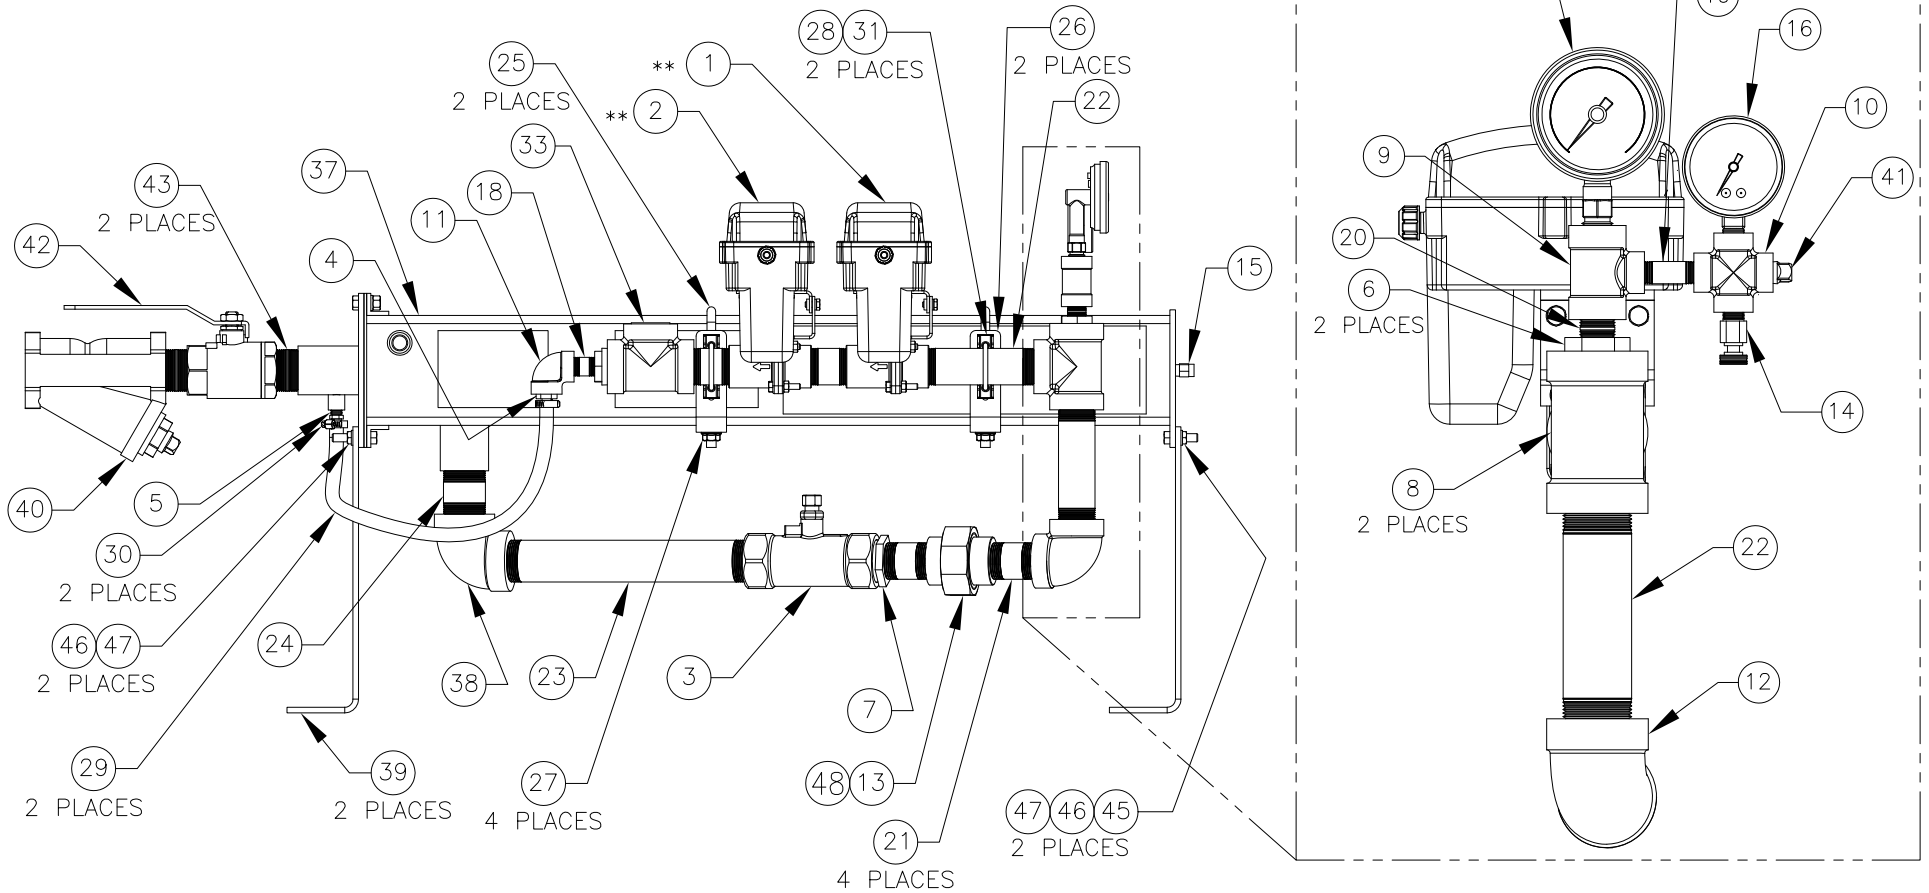

ACCUFLOW TWO VALVE/FAST VALVE SYSTEM

**REPLACE WITH ITEM 44 FOR FAST VALVE VERSION
(NOT SHOWN)

ACCUFLOW TWO VALVE/FAST VALVE SYSTEM

1	GASKET, 1-1/4 UNION	219-0000-027		NOT SHOWN	48
4	LOCK WASHER	313-1000-022	3/8		47
4	NUT	312-1001-037	3/8-16		46
2	BOLT, HEX	311-0054-106	3/8-16 X 1-1/4"		45
1	VALVE, FAST, 1-1/4" NPT, NH3	063-0173-204		NOT SHOWN	44
2	NIPPLE, PIPE	333-0008-047	1-1/2" x 2"		43
1	VALVE, BALL, 1-1/2", VENTED	334-0001-063			42
1	PLUG, PIPE	333-0009-082	1/4"		41
1	STRAINER, Y-TYPE, 1-1/2" PIPE	333-9000-066			40
2	BRACKET, MOUNTING, SUPER COOLER	107-0171-063			39
1	ELBOW, PIPE, 90°	333-0005-007	1-1/2"		38
1	HEAT EXCHANGER, 30 GPM	063-0173-290			37
2	LABEL, NH3 SUPER COOLER	039-0159-038			36
2	LABEL, CAUTION, NH3	039-0159-035			35
2	LABEL, DANGER, NH3	039-0159-034			34
1	CAP, PLUG, TAPERED	118-0159-052	1-1/4" NPT		33
2	CAP, PLUG, TAPERED	118-0159-017	1/2" NPT		32
2	CLAMP, MUFFLER	435-3003-030	1-1/2"		31
2	CLAMP, HOSE, WORM DRIVE	435-3003-002			30
1	EVA HOSE	214-0001-035	3/8		29
4	NUT, FLANGE LOCK	312-1001-169	5/16-18		28
4	NUT, FLANGE LOCK	312-1001-165	7/16-14 UNC		27
2	BRACKET, MOUNTING, VALVE, HP ACCUFLOW	107-0171-931			26
2	U-BOLT	107-0171-603	5-1/16"Wx6"Lx7/16"-14 UNC		25
1	NIPPLE, PIPE	333-0008-049	1-1/2" x 3"		24
1	NIPPLE, PIPE	333-0008-053	1-1/2" x 12" L		23
2	NIPPLE, PIPE	333-0008-042	1-1/4" x 6" L		22
4	NIPPLE, PIPE	333-0008-040	1-1/4" x 3" L		21
1	NIPPLE, PIPE	333-0008-015	1/2" x 1-1/2" L		20
1	NIPPLE, PIPE	333-0008-002	1/4" x 2" L		19
1	NIPPLE, PIPE	333-0008-016	1/2" x 2" L		18
1	GAUGE, TEMPERATURE	417-0001-009	25-125° F		17
1	GAUGE, PRESSURE	417-0001-008	0-150 PSI		16
1	VALVE, HYDROSTATIC RELIEF	334-0002-005	1/4", 350 PSI		15
1	BLEED VALVE	334-0001-012	1/4" NPT		14
1	UNION, PIPE	333-0006-005	1-1/4", CLASS 3000		13
1	ELBOW, PIPE	333-0005-006	1-1/4"		12
1	ELBOW, PIPE, 90°	333-0005-003	1/2"		11
1	CROSS, PIPE	333-0004-030	1/4"		10
1	TEE, PIPE	333-0004-009	1/2" x 1/2" x 1/4"		9
2	TEE, PIPE	333-0004-006	1-1/4"		8
1	BUSHING, PIPE	333-0003-019	1-1/2" x 1-1/4"		7
2	BUSHING, PIPE	333-0003-017	1-1/4" x 1/2"		6
1	FITTING, HOSE BARB	333-0002-004	1/4" HNPT x 3/8" HB		5
1	FITTING, HOSE BARB	333-0002-006	1/2" NPT x 3/8" HB		4
1	FLOWMETER, RFM 60S	063-0171-666			3
1	ON/OFF VALVE, 1-1/4" NPT	063-0173-203			2
1	CONTROL VALVE	063-0173-202			1
QTY. REQ'D.	NOMENCLATURE OR DESCRIPTION	PART OR IDENTIFYING NO.	SPECIFICATION	MATERIAL OR NOTE	ITEM NO.