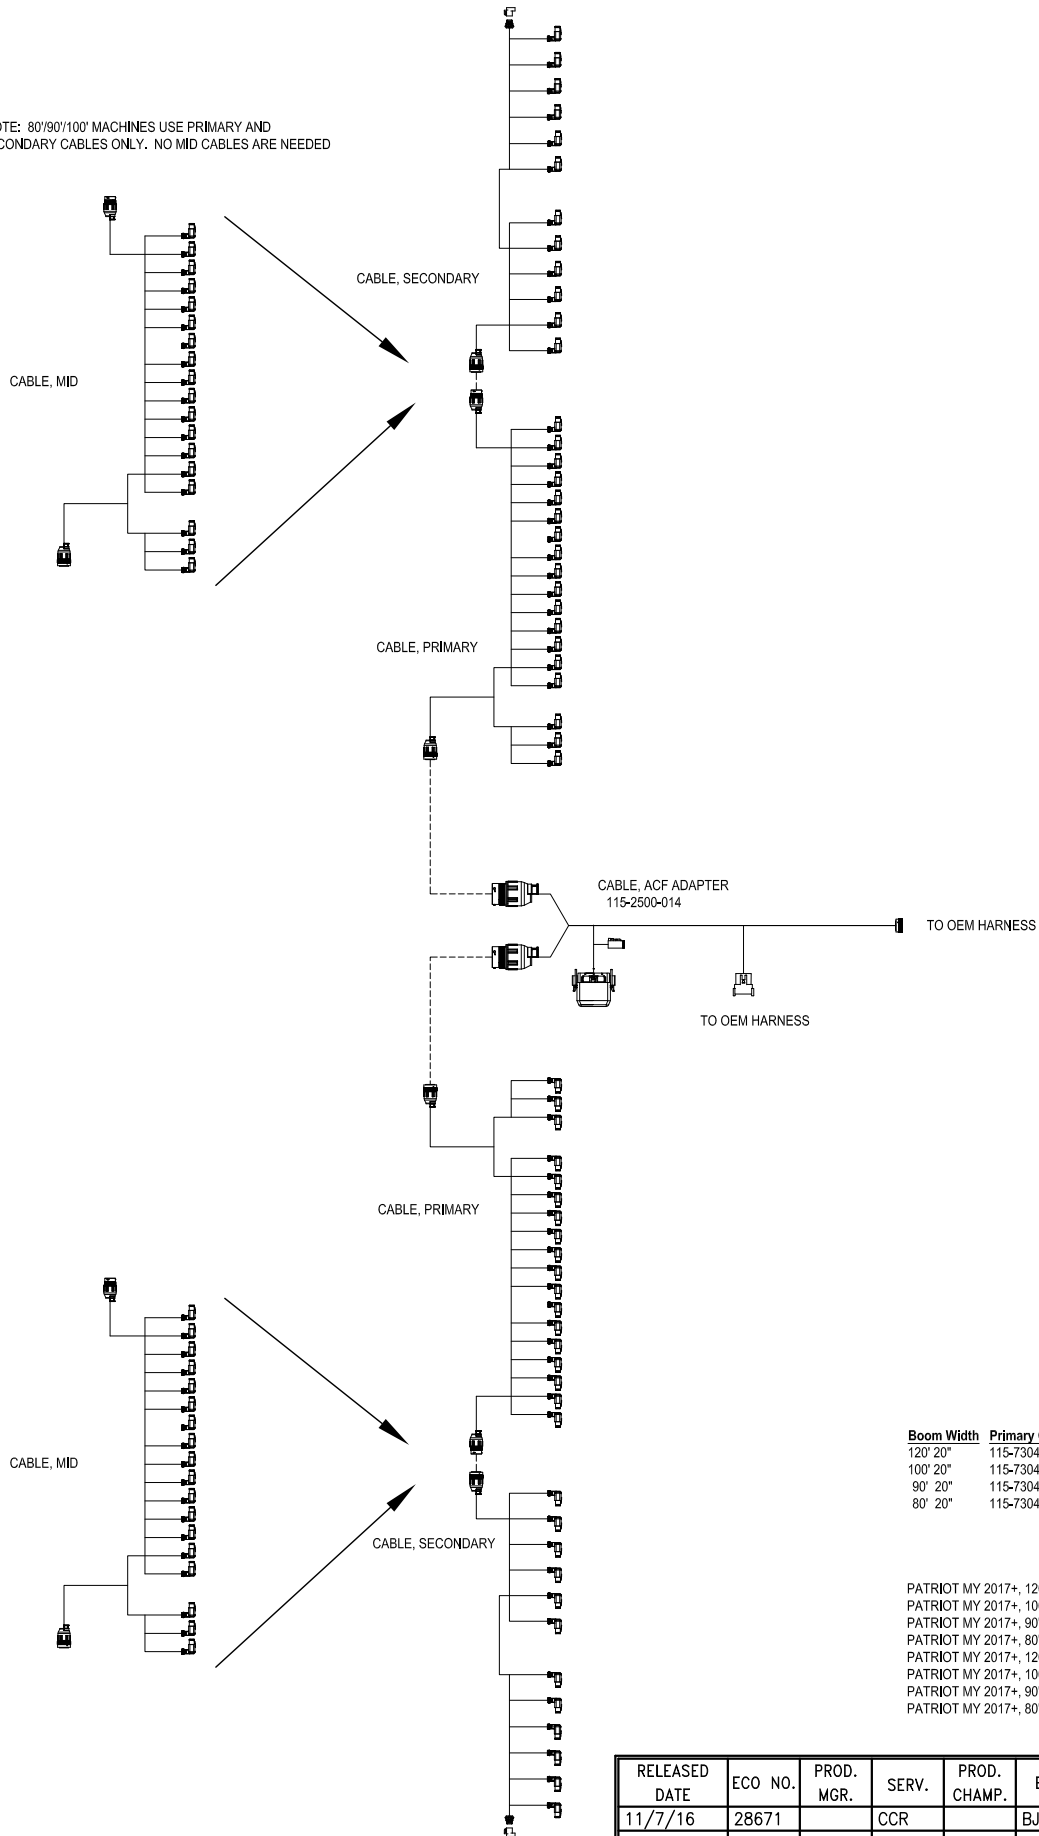

# AIM COMMAND FLEX, PATRIOT MY 2017

NOTE: 80'/90'/100' MACHINES USE PRIMARY AND SECONDARY CABLES ONLY. NO MID CABLES ARE NEEDED

**BOOM CABLES**

Boom Width	Primary Cable	Middle Cable	Secondary Cable
120' 20"	115-7304-007	115-7304-008	115-7304-009
100' 20"	115-7304-088	NA	115-7304-089
90' 20"	115-7304-088	NA	115-7304-111
80' 20"	115-7304-088	NA	115-7304-200

**KITS**

PATRIOT MY 2017+, 120', 20" SPACING, ARAG	117-1007-138
PATRIOT MY 2017+, 100', 20" SPACING, ARAG	117-1007-139
PATRIOT MY 2017+, 90', 20" SPACING, ARAG	117-1007-140
PATRIOT MY 2017+, 80', 20" SPACING, ARAG	117-1007-141
PATRIOT MY 2017+, 120', 20" SPACING, WILGER	117-1007-142
PATRIOT MY 2017+, 100', 20" SPACING, WILGER	117-1007-143
PATRIOT MY 2017+, 90', 20" SPACING, WILGER	117-1007-144
PATRIOT MY 2017+, 80', 20" SPACING, WILGER	117-1007-145

RELEASED DATE	ECO NO.	PROD. MGR.	SERV.	PROD. CHAMP.	ENG.	DRAFT.	REV.	DRAWING NO.
11/7/16	28671		CCR		BJH2	RRS	A	054-1005-138