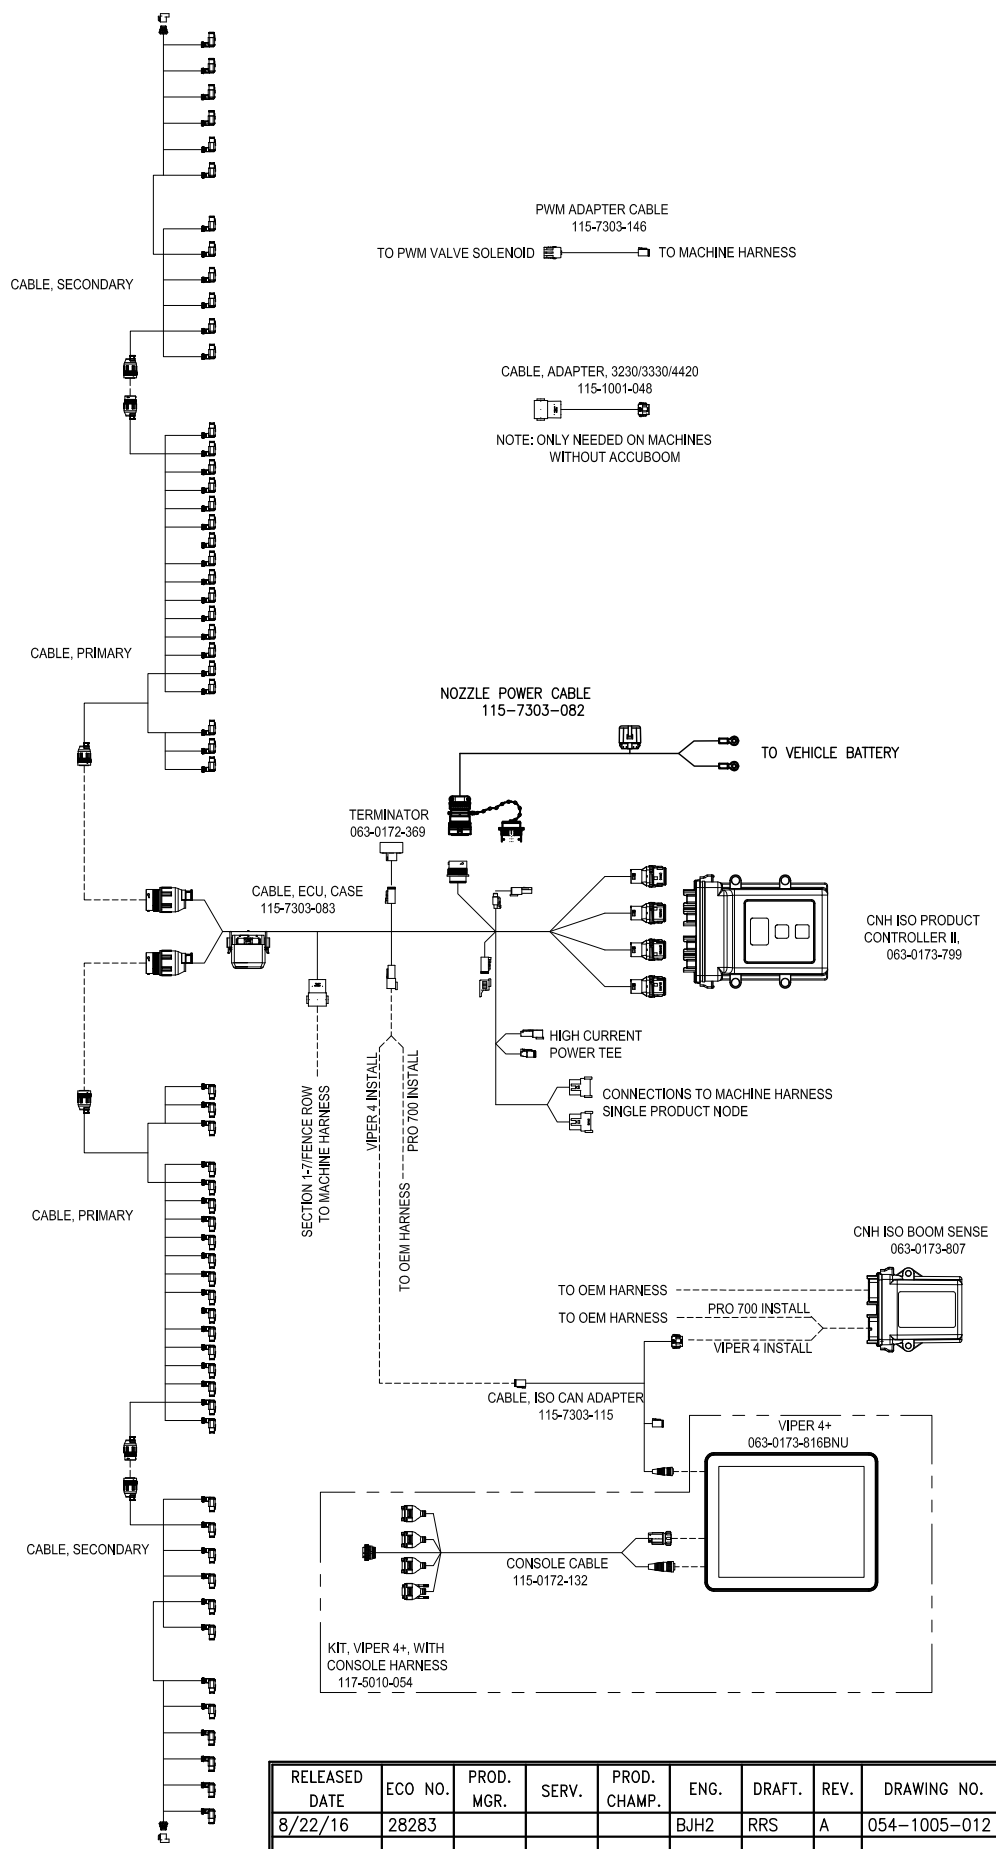

AIM COMMAND FLEX, PATRIOT MY 2009-2016

D
C
B
A

D
C
B
A

- KITS**
- | | |
|---|--------------|
| PATRIOT MY 2009-2016, 120", 20" SPACING, ARAG | 117-1007-130 |
| PATRIOT MY 2009-2016, 100", 20" SPACING, ARAG | 117-1007-131 |
| PATRIOT MY 2009-2016, 90", 20" SPACING, ARAG | 117-1007-132 |
| PATRIOT MY 2009-2016, 80", 20" SPACING, ARAG | 117-1007-133 |
| PATRIOT MY 2009-2016, 120", 20" SPACING, WILGER | 117-1007-134 |
| PATRIOT MY 2009-2016, 100", 20" SPACING, WILGER | 117-1007-135 |
| PATRIOT MY 2009-2016, 90", 20" SPACING, WILGER | 117-1007-136 |
| PATRIOT MY 2009-2016, 80", 20" SPACING, WILGER | 117-1007-137 |

RELEASED DATE	ECO NO.	PROD. MGR.	SERV.	PROD. CHAMP.	ENG.	DRAFT.	REV.	DRAWING NO.
8/22/16	28283				BJH2	RRS	A	054-1005-012