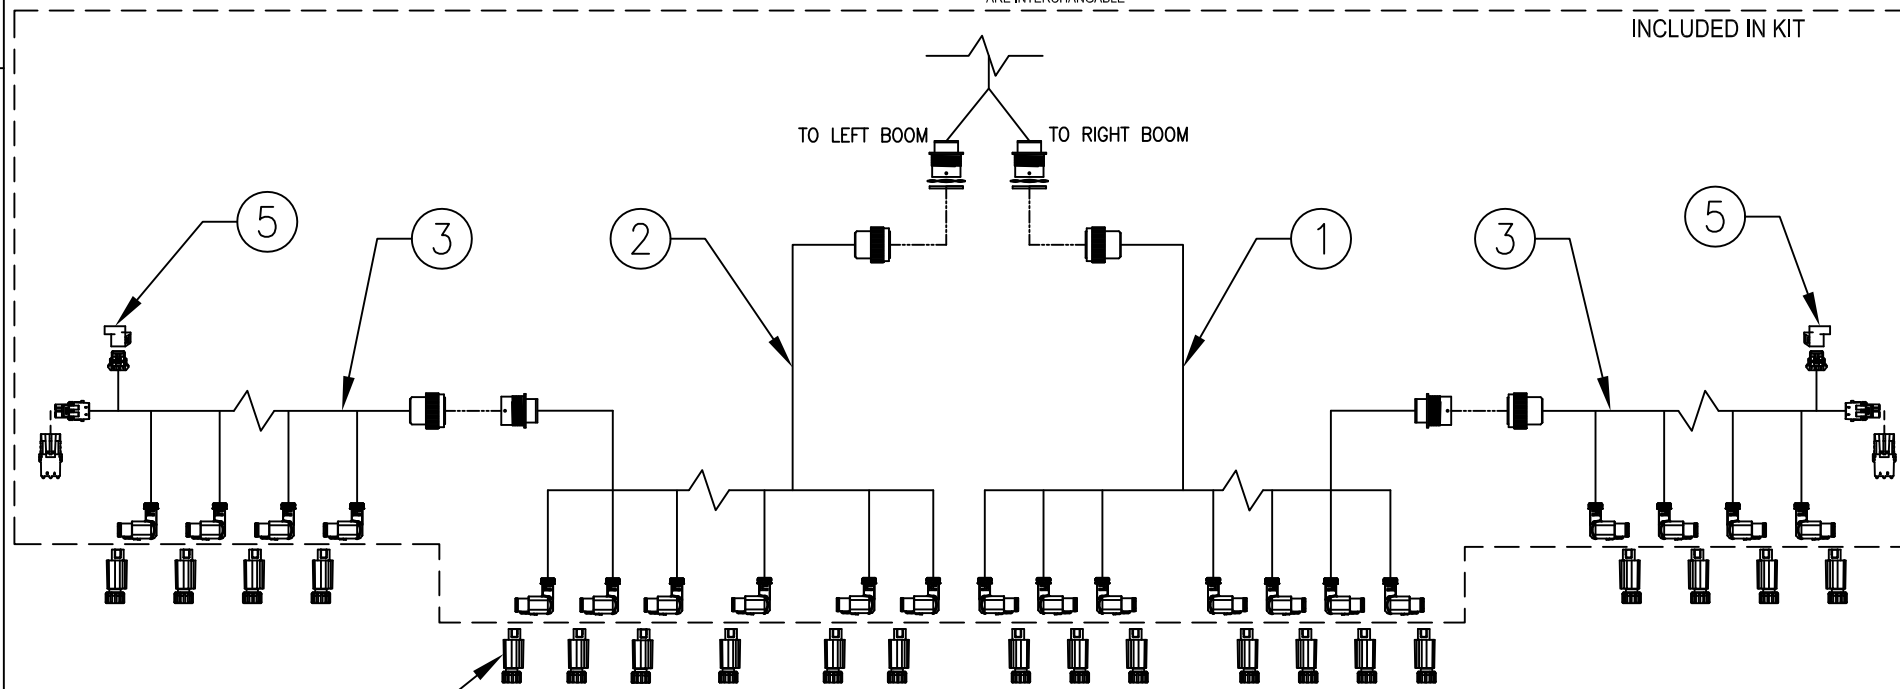

# HAWKEYE SYSTEM DIAGRAM, ROGATOR MY2012-2017

RELEASED DATE	ECO #	REV.	DRAWING NO.
7/18/17	29878	E	054-1005-002
10/26/17	30314	F	054-1005-002

**NOTES:**

1. CABLES SHORTENED FOR GRAPHICAL PURPOSES

ITEM	DESCRIPTION	RG 900/1100/1300 120' BOOM 20" SPACING IN KIT P/N: 117-1005-020	RG 900/1100/1300 100' BOOM 20" SPACING IN KIT P/N: 117-1005-021	RG 900/1100/1300 90' BOOM 20" SPACING IN KIT P/N: 117-1005-022	RG 900/1100/1300 120' BOOM 15" SPACING IN KIT P/N: 117-1005-023	RG 900/1100/1300 100' BOOM 15" SPACING IN KIT P/N: 117-1005-024	RG 900/1100/1300 90' BOOM 15" SPACING IN KIT P/N: 117-1005-025
1	CABLE, RIGHT PRIMARY	115-7305-068	115-7305-109	115-7305-109	115-7305-140	115-7305-158	115-7305-158
2	CABLE, LEFT PRIMARY	115-7305-068	115-7305-109	115-7305-109	115-7305-123	115-7305-129	115-7305-129
3	CABLE, SECONDARY (QTY: 2)	115-7305-069	115-7305-110	115-7305-128	115-7305-124	115-7305-131	115-7305-130
4	TEE JET HAWKEYE VALVE ARAG/HYPRO HAWKEYE VALVE WILGER HAWKEYE VALVE	063-0173-672 063-0173-673 063-0173-674 (QTY: 72)	063-0173-672 063-0173-673 063-0173-674 (QTY: 60)	063-0173-672 063-0173-673 063-0173-674 (QTY: 54)	063-0173-672 063-0173-673 063-0173-674 (QTY: 95)	063-0173-672 063-0173-673 063-0173-674 (QTY: 79)	063-0173-672 063-0173-673 063-0173-674 (QTY: 60)
5	CAN TERMINATOR (QTY: 2)	063-0172-964	063-0172-964	063-0172-964	063-0172-964	063-0172-964	063-0172-964

115-7305-\*\*\* AND 115-7303-\*\*\* CABLES  
ARE INTERCHANGABLE

RELEASED DATE	ECO #	REV.	DRAWING NO.
7/18/17	29878	E	054-1005-002
10/26/17	30314	F	054-1005-002