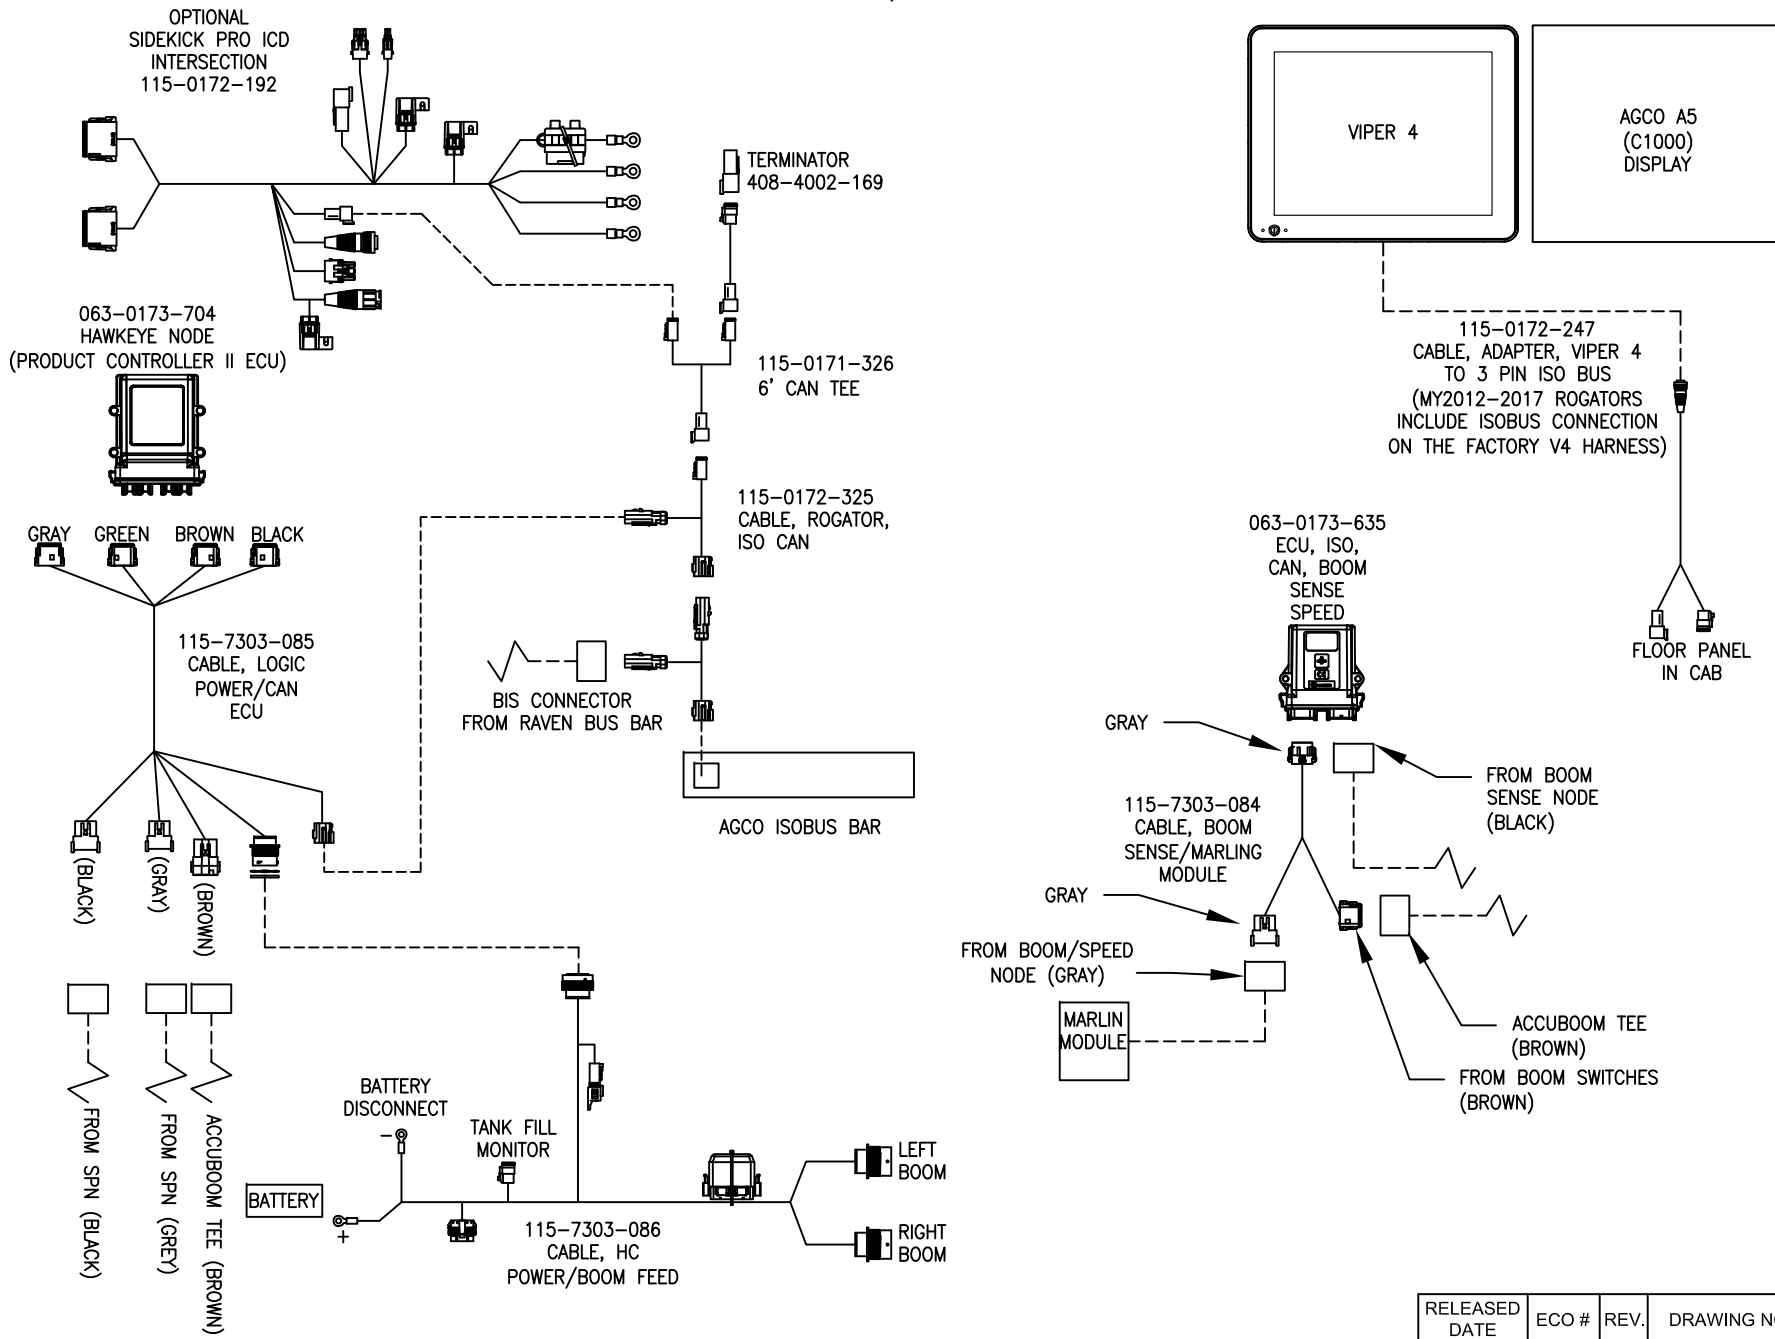

# HAWKEYE SYSTEM DIAGRAM, ROGATOR MY2012-2017

RELEASED DATE	ECO #	REV.	DRAWING NO.
7/18/17	29878	E	054-1005-002
10/26/17	30314	F	054-1005-002

**NOTES:**

1. CABLES SHORTENED FOR GRAPHICAL PURPOSES

ITEM	DESCRIPTION	RG 900/1100/1300 120' BOOM 20" SPACING IN KIT P/N: 117-1005-020	RG 900/1100/1300 100' BOOM 20" SPACING IN KIT P/N: 117-1005-021	RG 900/1100/1300 90' BOOM 20" SPACING IN KIT P/N: 117-1005-022	RG 900/1100/1300 120' BOOM 15" SPACING IN KIT P/N: 117-1005-023	RG 900/1100/1300 100' BOOM 15" SPACING IN KIT P/N: 117-1005-024	RG 900/1100/1300 90' BOOM 15" SPACING IN KIT P/N: 117-1005-025
1	CABLE, RIGHT PRIMARY	115-7305-068	115-7305-109	115-7305-109	115-7305-140	115-7305-158	115-7305-158
2	CABLE, LEFT PRIMARY	115-7305-068	115-7305-109	115-7305-109	115-7305-123	115-7305-129	115-7305-129
3	CABLE, SECONDARY (QTY: 2)	115-7305-069	115-7305-110	115-7305-128	115-7305-124	115-7305-131	115-7305-130
4	TEE JET HAWKEYE VALVE ARAG/HYPRO HAWKEYE VALVE WILGER HAWKEYE VALVE	063-0173-672 063-0173-673 063-0173-674 (QTY: 72)	063-0173-672 063-0173-673 063-0173-674 (QTY: 60)	063-0173-672 063-0173-673 063-0173-674 (QTY: 54)	063-0173-672 063-0173-673 063-0173-674 (QTY: 95)	063-0173-672 063-0173-673 063-0173-674 (QTY: 79)	063-0173-672 063-0173-673 063-0173-674 (QTY: 60)
5	CAN TERMINATOR (QTY: 2)	063-0172-964	063-0172-964	063-0172-964	063-0172-964	063-0172-964	063-0172-964

115-7305-\*\*\* AND 115-7303-\*\*\* CABLES  
ARE INTERCHANGABLE

RELEASED DATE	ECO #	REV.	DRAWING NO.
7/18/17	29878	E	054-1005-002
10/26/17	30314	F	054-1005-002