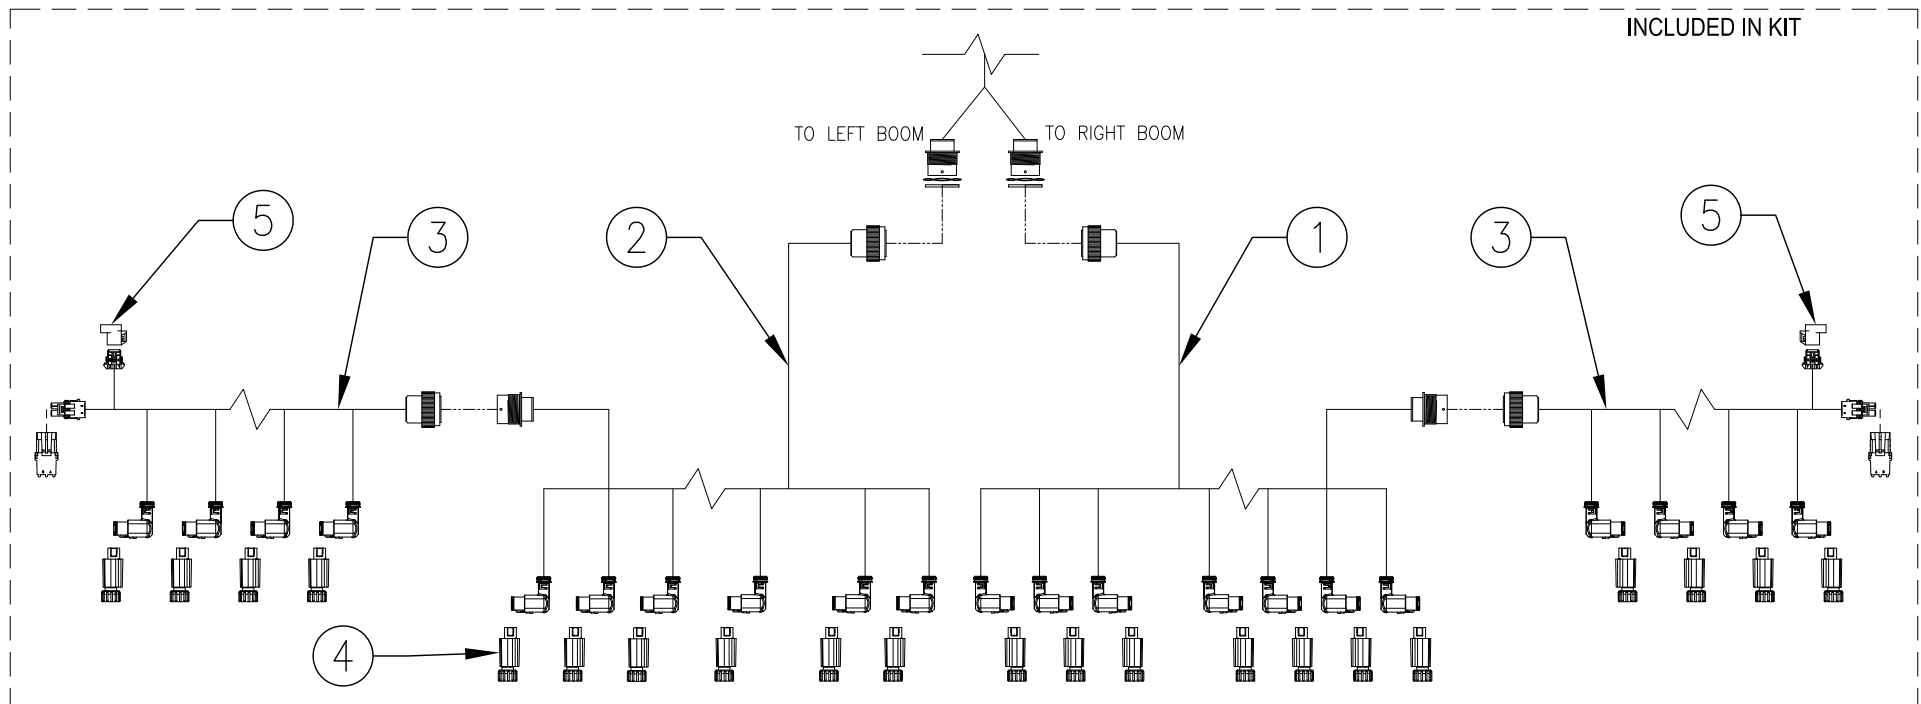

# HAWKEYE SYSTEM DIAGRAM, ROGATOR RG700

INCLUDED IN KIT

RELEASED DATE	ECO NO.	PROD. MGR.	SERV.	PROD. CHAMP.	ENG.	DRAFT.	REV.	DRAWING NO.
1/13/16	26977	NGL	CCR	-	BJE	JJP	A	054-1005-006

**NOTES:**

1. CABLES SHORTENED FOR GRAPHICAL PURPOSES

ITEM	DESCRIPTION	RG700 60'/90' COMBO BOOM 20" SPACING	RG700 60'/80' COMBO BOOM 20" SPACING	RG700 60'/90' COMBO BOOM 15" SPACING	RG700 60'/80' COMBO BOOM 15" SPACING
		IN KIT P/N: 117-1005-026	IN KIT P/N: 117-1005-027	IN KIT P/N: 117-1005-028	IN KIT P/N: 117-1005-029
1	CABLE, RIGHT PRIMARY	115-7303-191	115-7303-191	115-7303-133	115-7303-133
2	CABLE, LEFT PRIMARY	115-7303-191	115-7303-191	115-7303-132	115-7303-132
3	CABLE, SECONDARY (QTY: 2)	115-7303-192	115-7303-193	115-7303-134	115-7303-127
4	ARAG / HYPRO HAWKEYE VALVE (QTY: 54)	063-0173-673 (QTY: 54)	063-0173-673 (QTY: 48)	063-0173-673 (QTY: 71)	063-0173-673 (QTY: 63)
5	CAN TERMINATOR (QTY: 2)	063-0172-964	063-0172-964	063-0172-964	063-0172-964

RELEASED DATE	ECO NO.	PROD. MGR.	SERV.	PROD. CHAMP.	ENG.	DRAFT.	REV.	DRAWING NO.
1/13/16	26977	NGL	CCR	-	BJE	JJP	A	054-1005-006