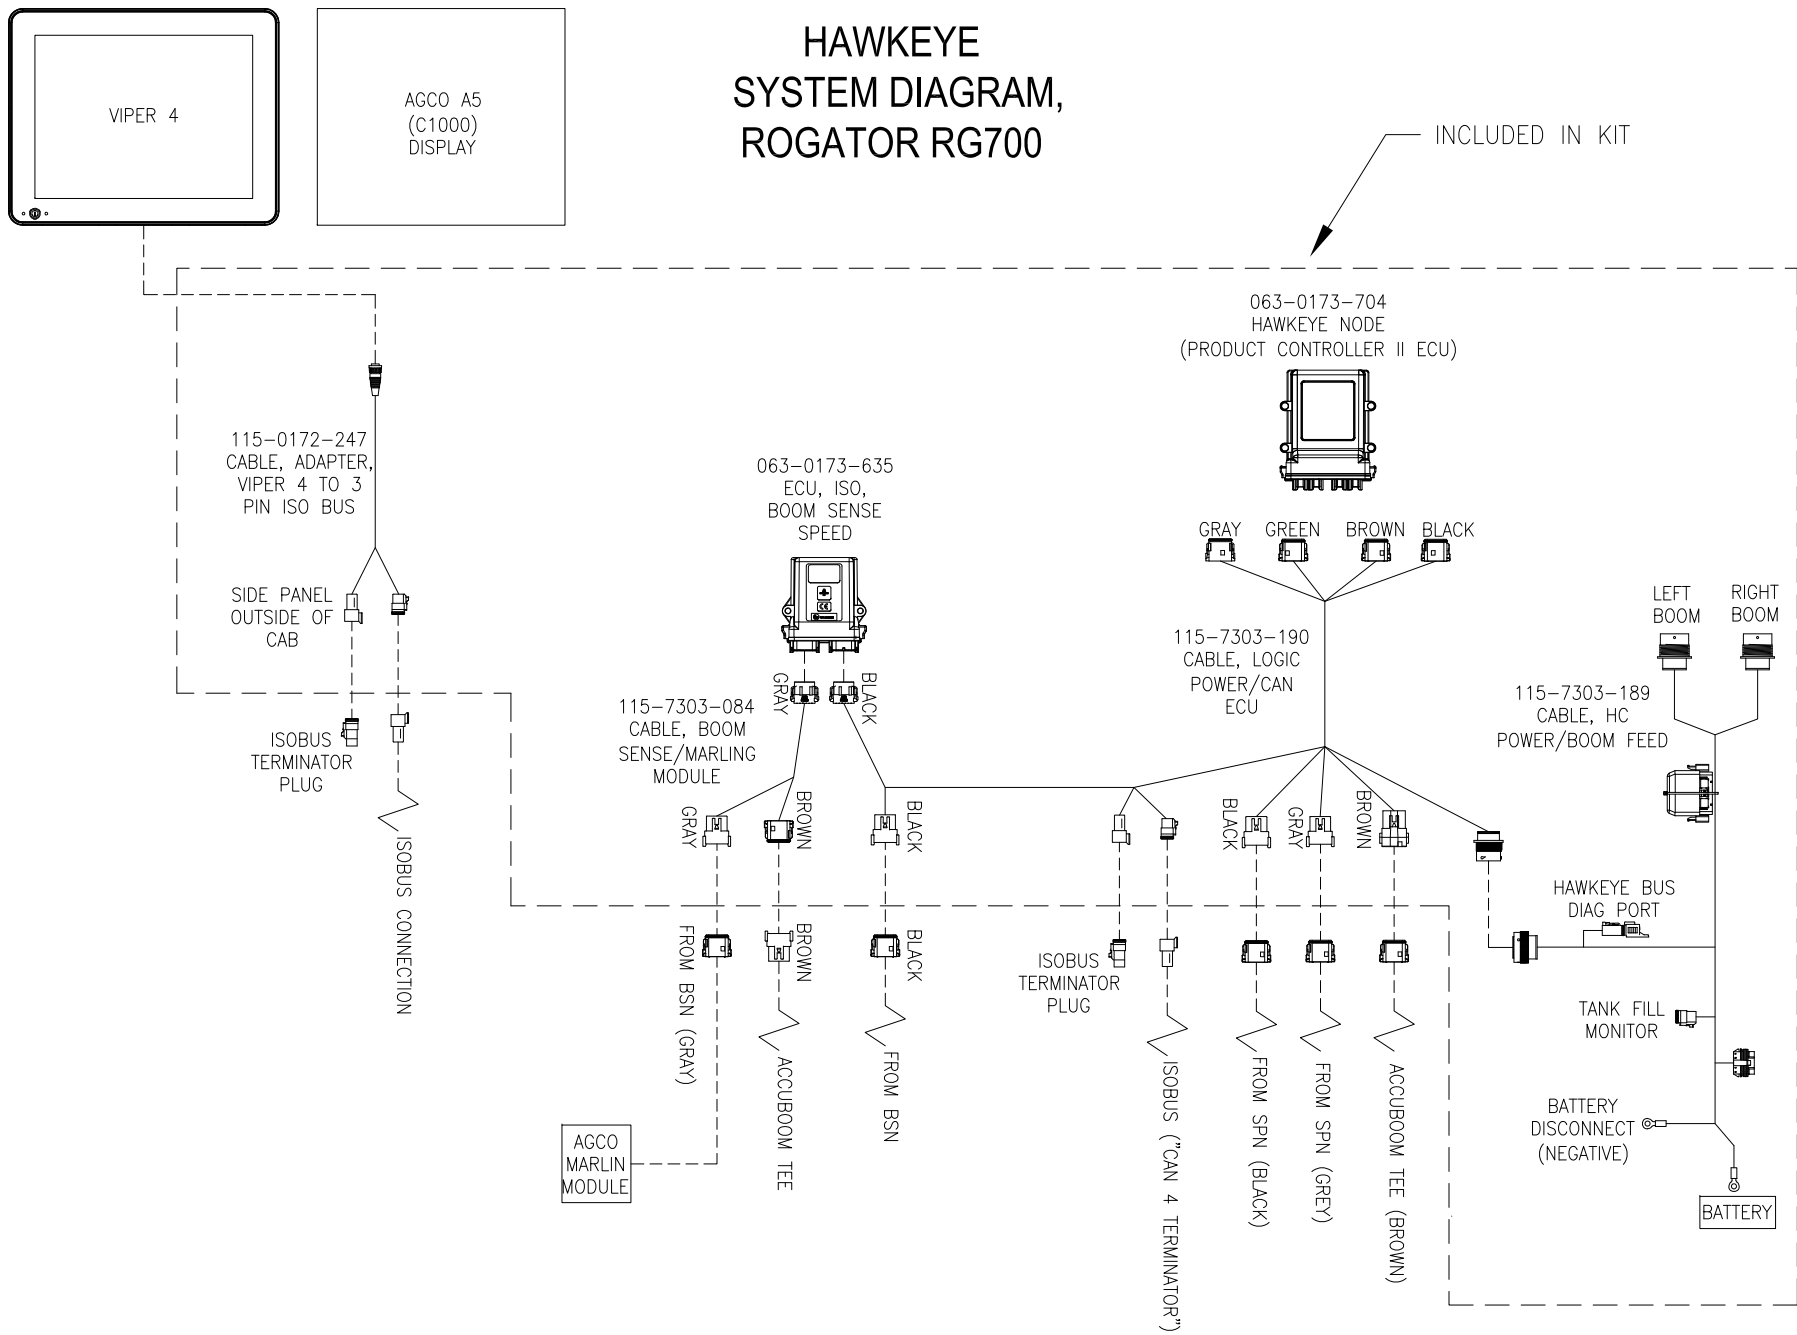

# HAWKEYE SYSTEM DIAGRAM, ROGATOR RG700

INCLUDED IN KIT

RELEASED DATE	ECO NO.	PROD. MGR.	SERV.	PROD. CHAMP.	ENG.	DRAFT.	REV.	DRAWING NO.
1/13/16	26977	NGL	CCR	-	BJE	JJP	A	054-1005-006

**NOTES:**

1. CABLES SHORTENED FOR GRAPHICAL PURPOSES

ITEM	DESCRIPTION	RG700 60'/90' COMBO BOOM 20" SPACING	RG700 60'/80' COMBO BOOM 20" SPACING	RG700 60'/90' COMBO BOOM 15" SPACING	RG700 60'/80' COMBO BOOM 15" SPACING
		IN KIT P/N: 117-1005-026	IN KIT P/N: 117-1005-027	IN KIT P/N: 117-1005-028	IN KIT P/N: 117-1005-029
1	CABLE, RIGHT PRIMARY	115-7303-191	115-7303-191	115-7303-133	115-7303-133
2	CABLE, LEFT PRIMARY	115-7303-191	115-7303-191	115-7303-132	115-7303-132
3	CABLE, SECONDARY (QTY: 2)	115-7303-192	115-7303-193	115-7303-134	115-7303-127
4	ARAG / HYPRO HAWKEYE VALVE (QTY: 54)	063-0173-673 (QTY: 54)	063-0173-673 (QTY: 48)	063-0173-673 (QTY: 71)	063-0173-673 (QTY: 63)
5	CAN TERMINATOR (QTY: 2)	063-0172-964	063-0172-964	063-0172-964	063-0172-964

RELEASED DATE	ECO NO.	PROD. MGR.	SERV.	PROD. CHAMP.	ENG.	DRAFT.	REV.	DRAWING NO.
1/13/16	26977	NGL	CCR	-	BJE	JJP	A	054-1005-006