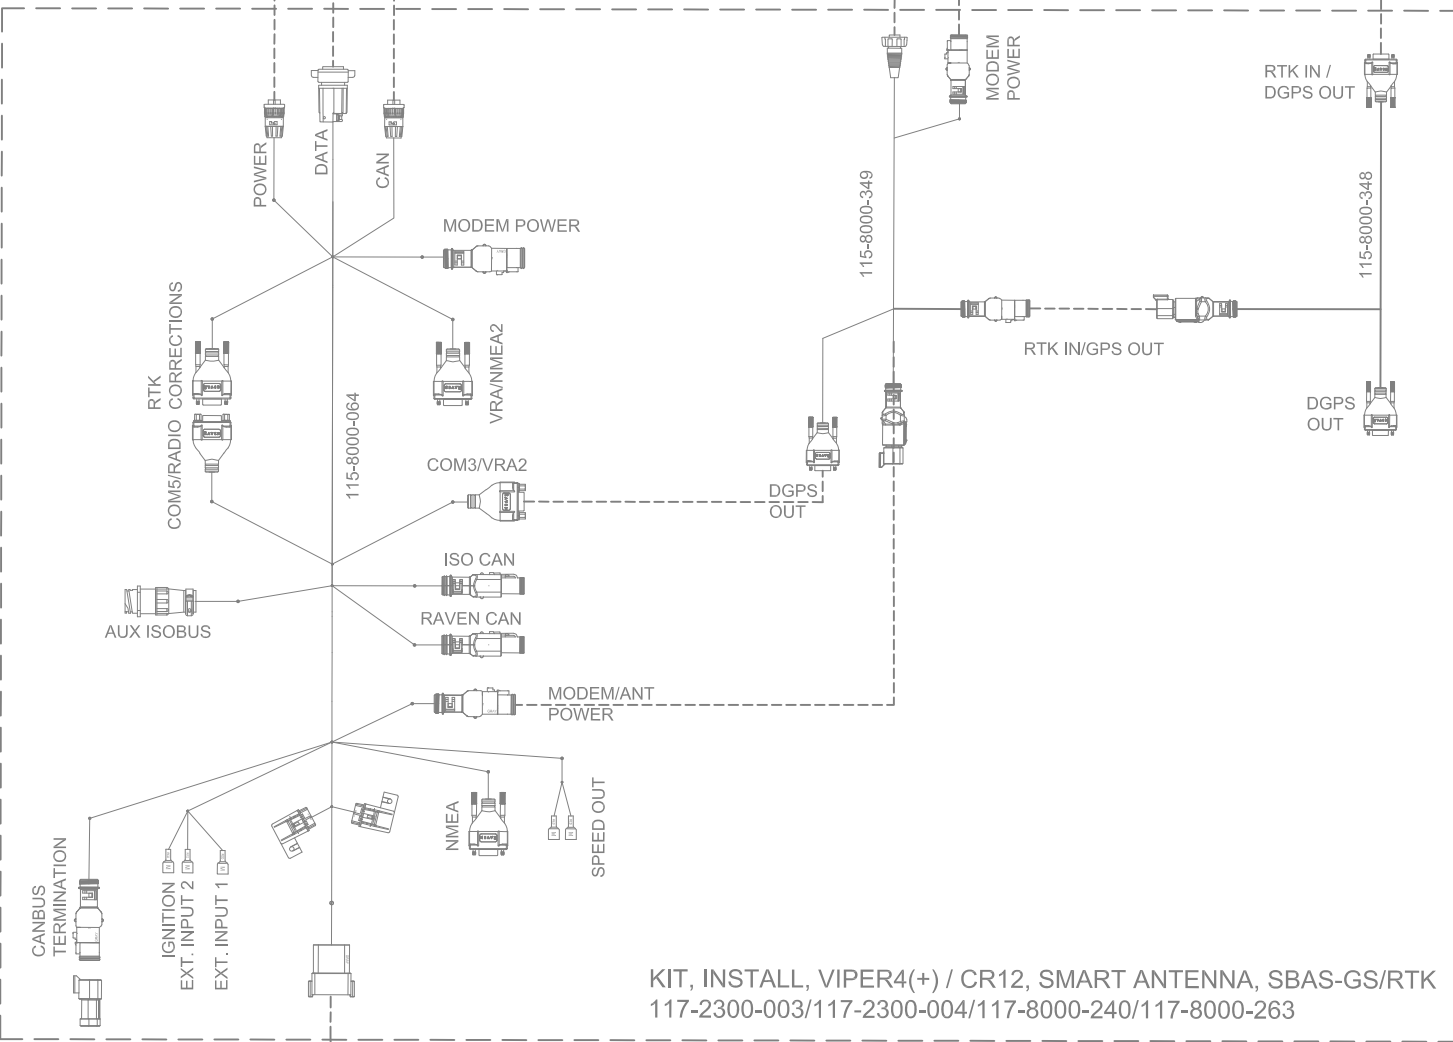

SYSTEM DRAWING, JOHN DEERE AUTOTRAC READY 8R, SBGUIDANCE, W/ IBBC, EXTERNAL GPS

KIT, CONSOLE, VIPER4+ SBG, W/O GPS, W/O MODEM
117-8000-287/-288

KIT, 500S, SBAS
117-2000-020
KIT, 700S, SBAS/GS/RTK
117-2000-030 THRU -034

KIT, JOHN DEERE AUTOTRAC READY 8R, SBGUIDANCE, W/ IBBC
117-8000-174

RELEASED DATE	ECO #	REV.	DRAWING NO.
10/5/20	36264	A	054-8000-174
1/20/21	36761	B	054-8000-174

SYSTEM DRAWING, JOHN DEERE AUTOTRAC READY 8R, SBGUIDANCE, W/ IBBC, INTERNAL GPS, SLINGSHOT

KIT, CONSOLE, VIPER 4+SBG, SLINGSHOT
117-8000-2711-2731-2751-277

KIT, INSTALL, VIPER4(+) / CR12, INTERNAL GPS, SLINGSHOT
117-8000-2411-244

KIT, JOHN DEERE AUTOTRAC READY 8R, SBGUIDANCE, W/ IBBC
117-8000-174

RELEASED DATE	ECO #	REV.	DRAWING NO.
10/5/20	36264	A	054-8000-174
1/20/21	36761	B	054-8000-174