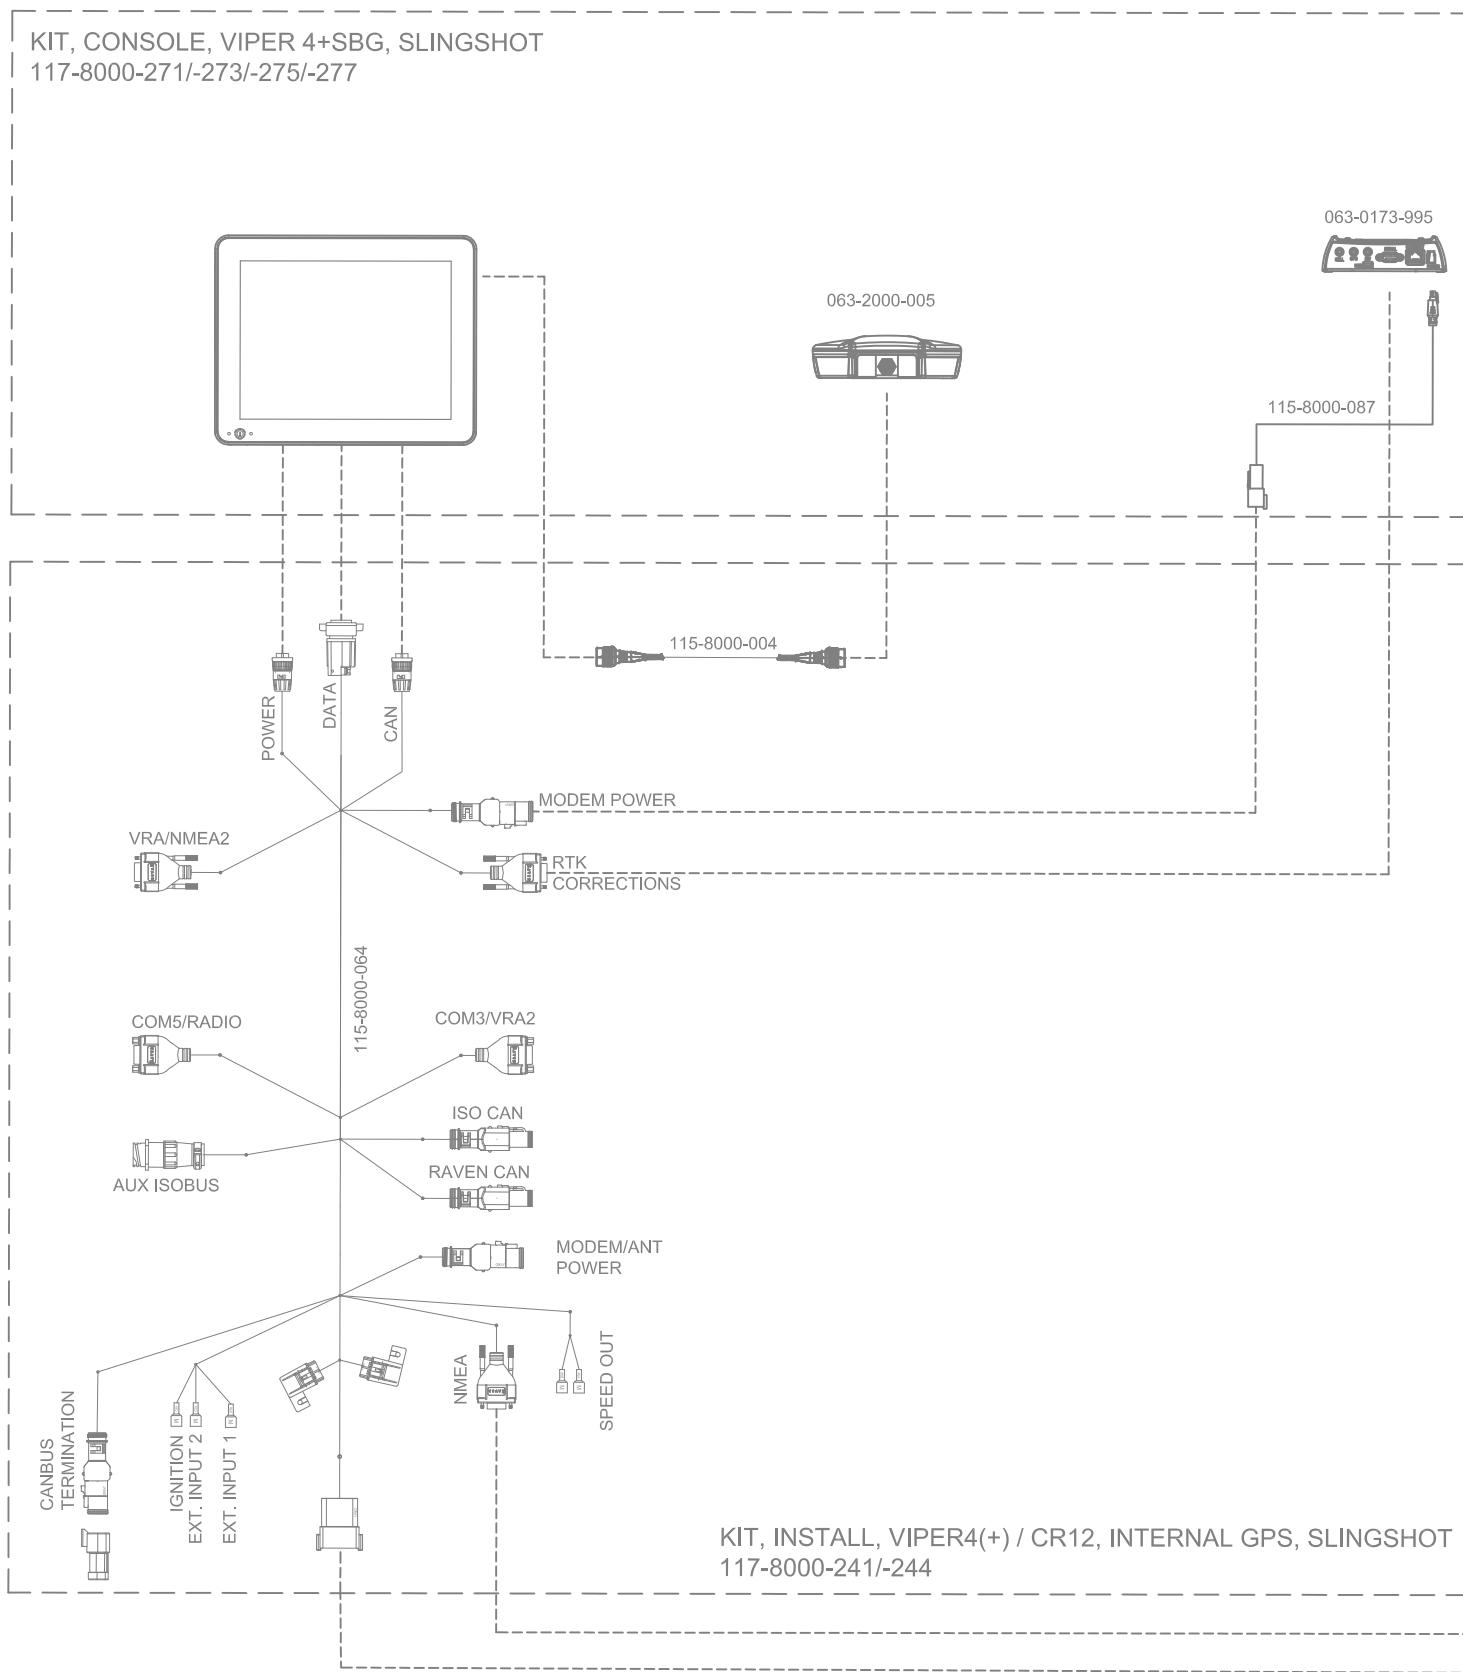

SYSTEM DRAWING, JOHN DEERE AUTOTRAC READY 8R, SBGUIDANCE, W/ IBBC, INTERNAL GPS, SLINGSHOT

KIT, CONSOLE, VIPER 4+SBG, SLINGSHOT
117-8000-2711-2731-2751-277

KIT, INSTALL, VIPER4(+) / CR12, INTERNAL GPS, SLINGSHOT
117-8000-2411-244