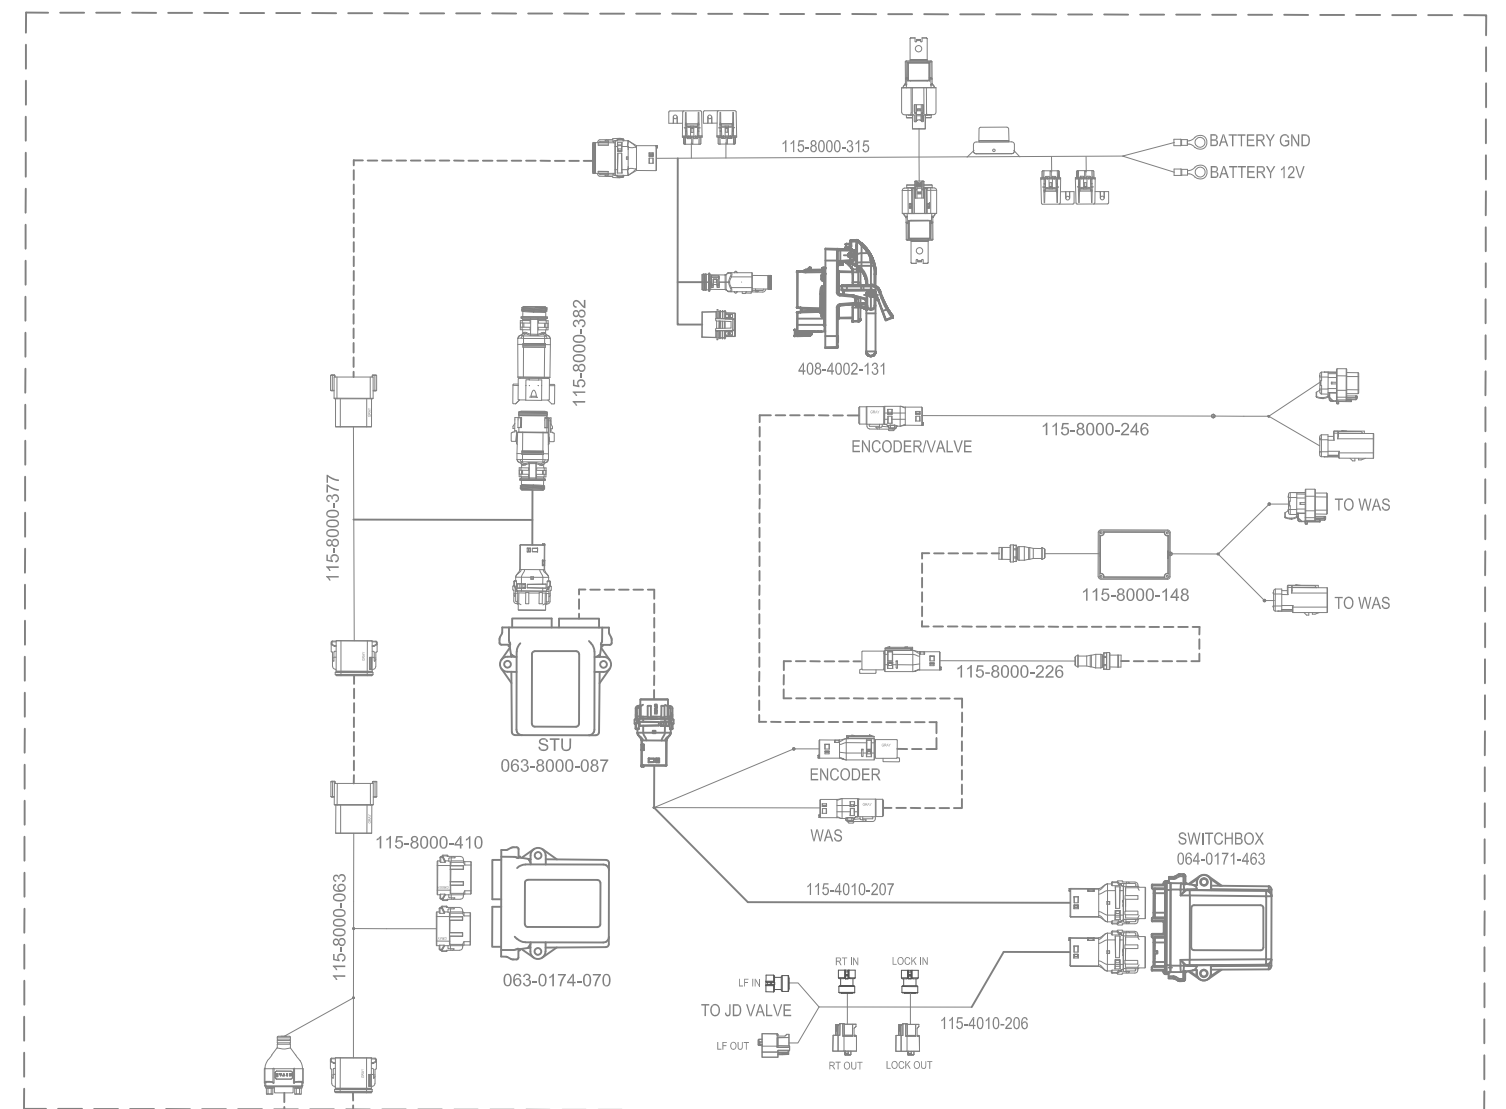

KIT, JOHN DEERE AUTOTRAC READY 8R, SBGUIDANCE, W/ IBBC
117-8000-174

RELEASED DATE	ECO #	REV.	DRAWING NO.
10/5/20	36264	A	054-8000-174
1/20/21	36761	B	054-8000-174

SYSTEM DRAWING, JOHN DEERE AUTOTRAC READY 8R, SBGUIDANCE, W/ IBBC, INTERNAL GPS, SLINGSHOT

KIT, CONSOLE, VIPER 4+SBG, SLINGSHOT
117-8000-2711-2731-2751-277

KIT, INSTALL, VIPER4(+) / CR12, INTERNAL GPS, SLINGSHOT
117-8000-2411-244

KIT, JOHN DEERE AUTOTRAC READY 8R, SBGUIDANCE, W/ IBBC
117-8000-174

RELEASED DATE	ECO #	REV.	DRAWING NO.
10/5/20	36264	A	054-8000-174
1/20/21	36761	B	054-8000-174

SYSTEM DRAWING, JOHN DEERE AUTOTRAC READY 8R, SBGUIDANCE, W/ IBBC, INTERNAL GPS, RADIO

KIT, CONSOLE, VIPER 4+SBG,RADIO
117-8000-270/-272/-274/-276

RELEASED DATE	ECO #	REV.	DRAWING NO.
10/5/20	36264	A	054-8000-174
1/20/21	36761	B	054-8000-174