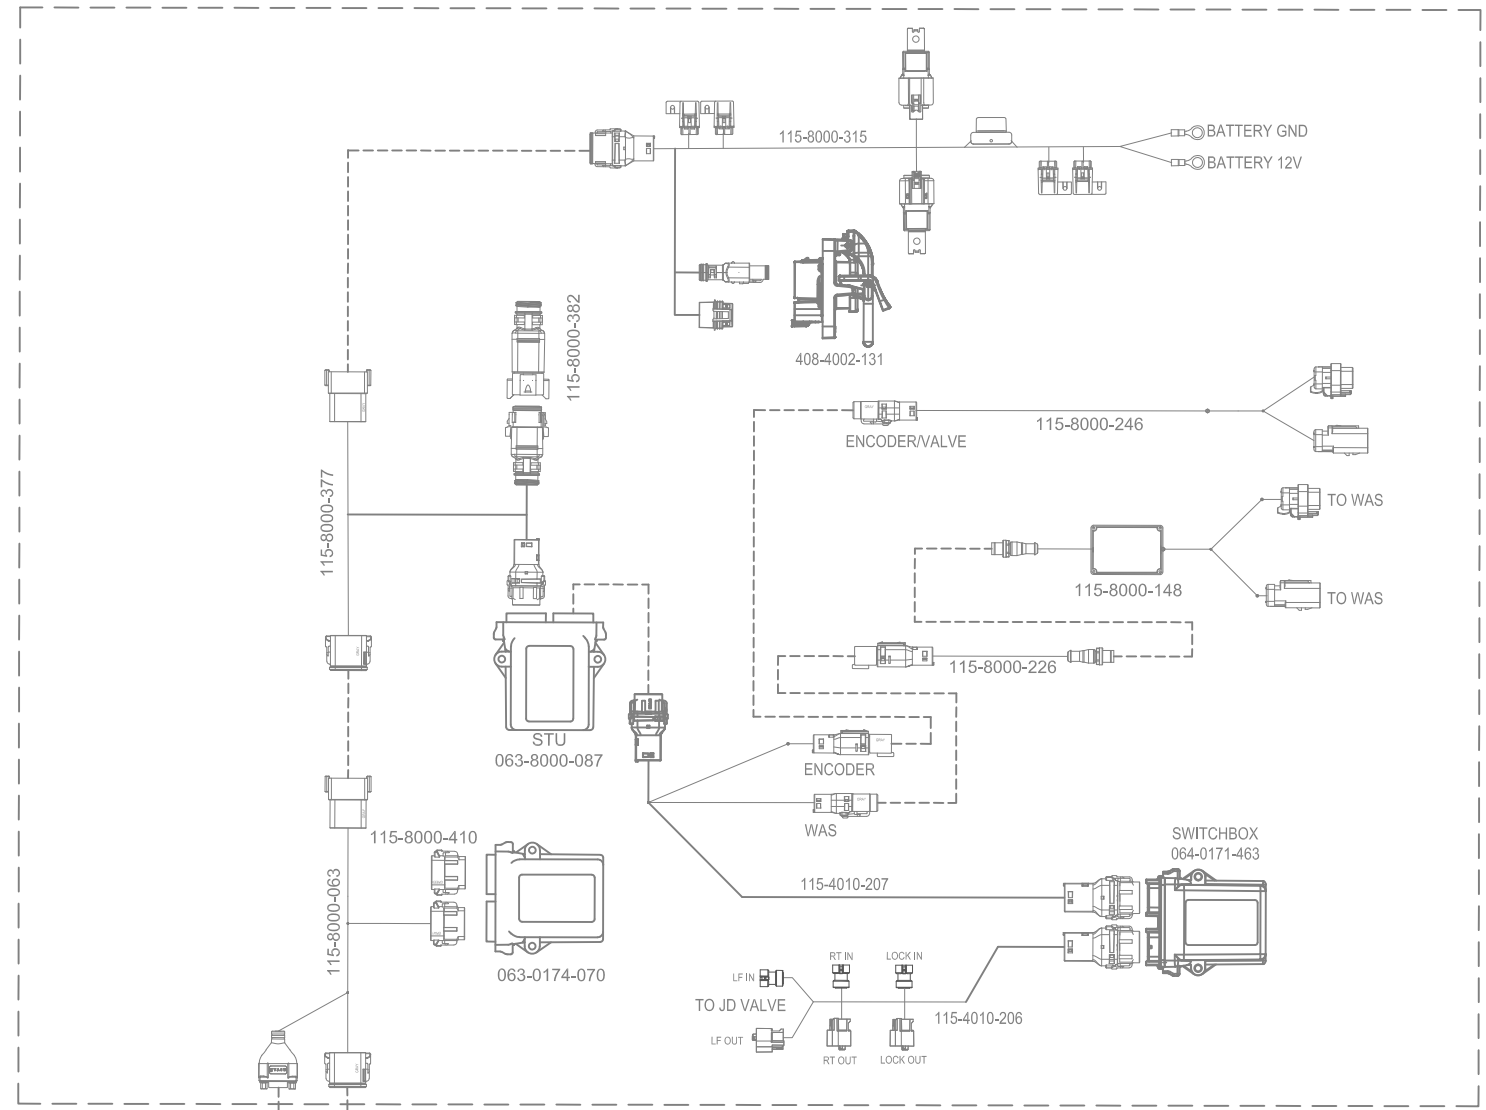

063-2000-005

115-8000-004

KIT, RADIO ANTENNA
117-8000-313

115-8000-106

121-8000-008

KIT, INSTALL, VIPER4(+)/CR12, INTERNAL GPS, RADIO
117-8000-236/-243

KIT, JOHN DEERE AUTOTRAC READY 8R, SBGUIDANCE, W/ IBBC
117-8000-174

RELEASED DATE	ECO #	REV.	DRAWING NO.
10/5/20	36264	A	054-8000-174
1/20/21	36761	B	054-8000-174