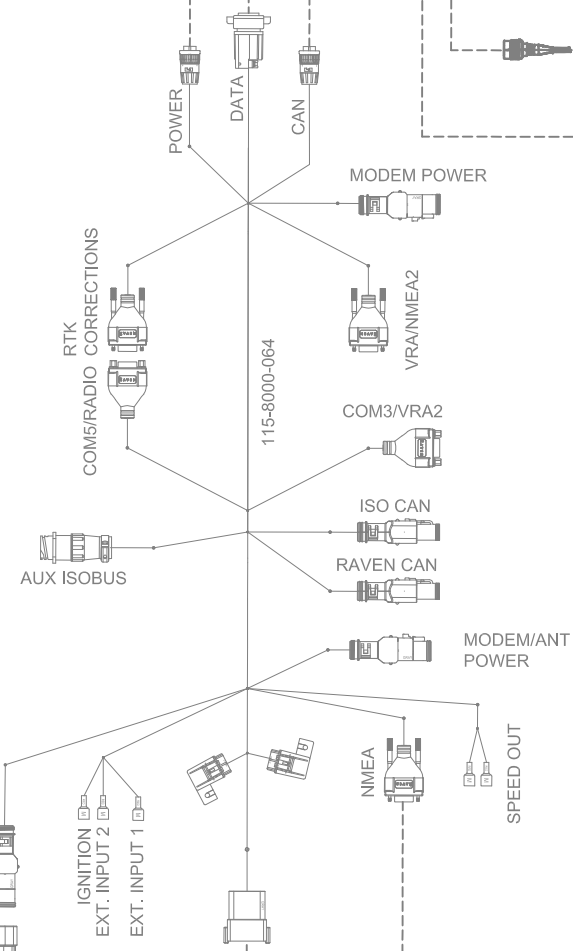

KIT, CONSOLE, VIPER 4+SBG, SLINGSHOT
117-8000-2711-2731-2751-277

KIT, INSTALL, VIPER4(+) / CR12, INTERNAL GPS, SLINGSHOT
117-8000-2411-244

KIT, JOHN DEERE AUTOTRAC READY 8R, SBGUIDANCE, W/ IBBC
117-8000-174

RELEASED DATE	ECO #	REV.	DRAWING NO.
10/5/20	36264	A	054-8000-174
1/20/21	36761	B	054-8000-174

SYSTEM DRAWING, JOHN DEERE AUTOTRAC READY 8R, SBGUIDANCE, W/ IBBC, INTERNAL GPS, RADIO

KIT, CONSOLE, VIPER 4+SBG,RADIO
117-8000-270/-272/-274/-276

063-2000-005

115-8000-004

KIT, RADIO ANTENNA
117-8000-313

115-8000-106

121-8000-008

KIT, INSTALL, VIPER4(+)/CR12, INTERNAL GPS, RADIO
117-8000-236/-243

KIT, JOHN DEERE AUTOTRAC READY 8R, SBGUIDANCE, W/ IBBC
117-8000-174

RELEASED DATE	ECO #	REV.	DRAWING NO.
10/5/20	36264	A	054-8000-174
1/20/21	36761	B	054-8000-174