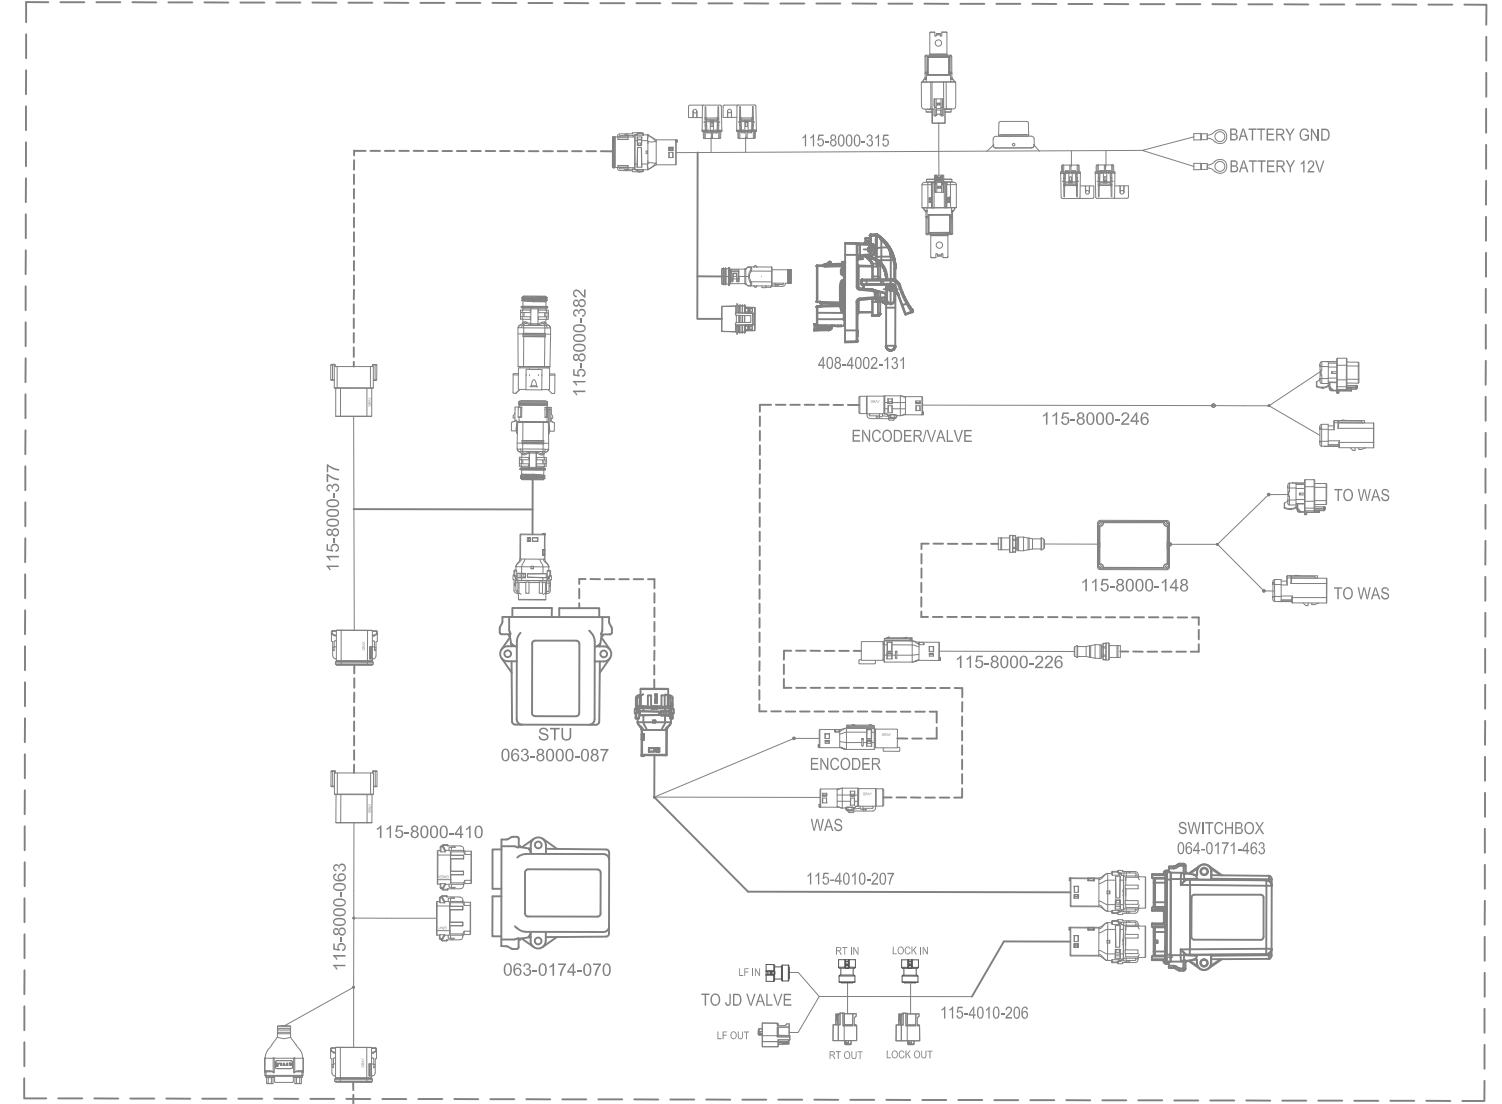

SYSTEM DRAWING, JOHN DEERE AUTOTRAC READY 8R, SBGUIDANCE, W/ IBBC, EXTERNAL GPS

KIT, CONSOLE, VIPER4+ SBG, W/O GPS, W/O MODEM
117-8000-287/-288

KIT, 500S, SBAS
117-2000-020
KIT, 700S, SBAS/GS/RTK
117-2000-030 THRU -034

KIT, JOHN DEERE AUTOTRAC READY 8R, SBGUIDANCE, W/ IBBC
117-8000-174

RELEASED DATE	ECO #	REV.	DRAWING NO.
10/5/20	36264	A	054-8000-174
1/20/21	36761	B	054-8000-174

SYSTEM DRAWING, JOHN DEERE AUTOTRAC READY 8R, SBGUIDANCE, W/ IBBC, INTERNAL GPS, SLINGSHOT

KIT, CONSOLE, VIPER 4+SBG, SLINGSHOT
117-8000-2711-2731-2751-277

KIT, INSTALL, VIPER4(+) / CR12, INTERNAL GPS, SLINGSHOT
117-8000-2411-244

KIT, JOHN DEERE AUTOTRAC READY 8R, SBGUIDANCE, W/ IBBC
117-8000-174

RELEASED DATE	ECO #	REV.	DRAWING NO.
10/5/20	36264	A	054-8000-174
1/20/21	36761	B	054-8000-174