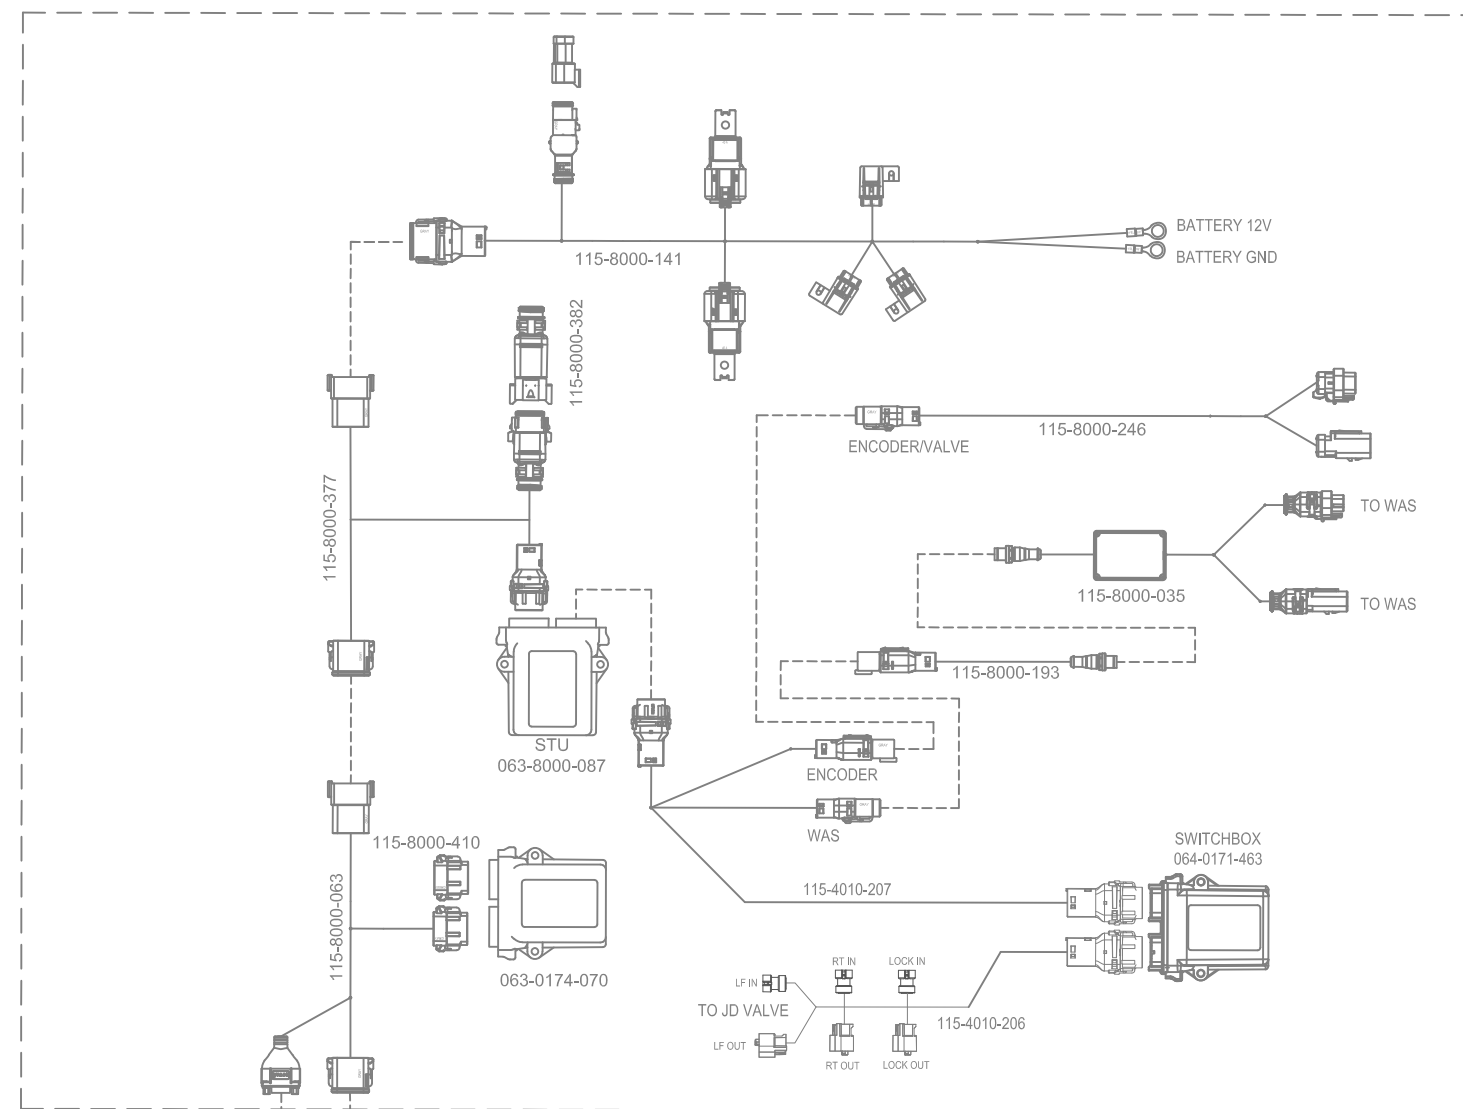

# SYSTEM DRAWING, JOHN DEERE AUTOTRAC READY 6230R & 6250R MY2018, SBGUIDANCE, W/O IBBC, EXTERNAL GPS

RELEASED DATE	ECO #	REV.	DRAWING NO.
11/2/20	36260	A	054-8000-404
1/20/21	36761	B	054-8000-404

# SYSTEM DRAWING, JOHN DEERE AUTOTRAC READY 6230R & 6250R MY2018, SBGUIDANCE, W/O IBBC, INTERNAL GPS, SLINGSHOT

KIT, CONSOLE, VIPER 4+SBG, SLINGSHOT  
117-8000-2711-2731-2751-277

KIT, INSTALL, VIPER4(+) / CR12, INTERNAL GPS, SLINGSHOT  
117-8000-2411-244

# SYSTEM DRAWING, JOHN DEERE AUTOTRAC READY 6230R & 6250R MY2018, SBGUIDANCE, W/O IBBC, INTERNAL GPS, RADIO

KIT, CONSOLE, VIPER 4+SBG,RADIO  
117-8000-270/-272/-274/-276

063-2000-005

115-8000-004

KIT, RADIO ANTENNA  
117-8000-313

115-8000-106

121-8000-008

KIT, INSTALL, VIPER4(+)/CR12, INTERNAL GPS, RADIO  
117-8000-236/-243

KIT, JOHN DEERE AUTOTRAC READY 6230R & 6250R MY2018,  
SBGUIDANCE, W/O IBBC  
117-8000-404

RELEASED DATE	ECO #	REV.	DRAWING NO.
11/2/20	36260	A	054-8000-404
1/20/21	36761	B	054-8000-404