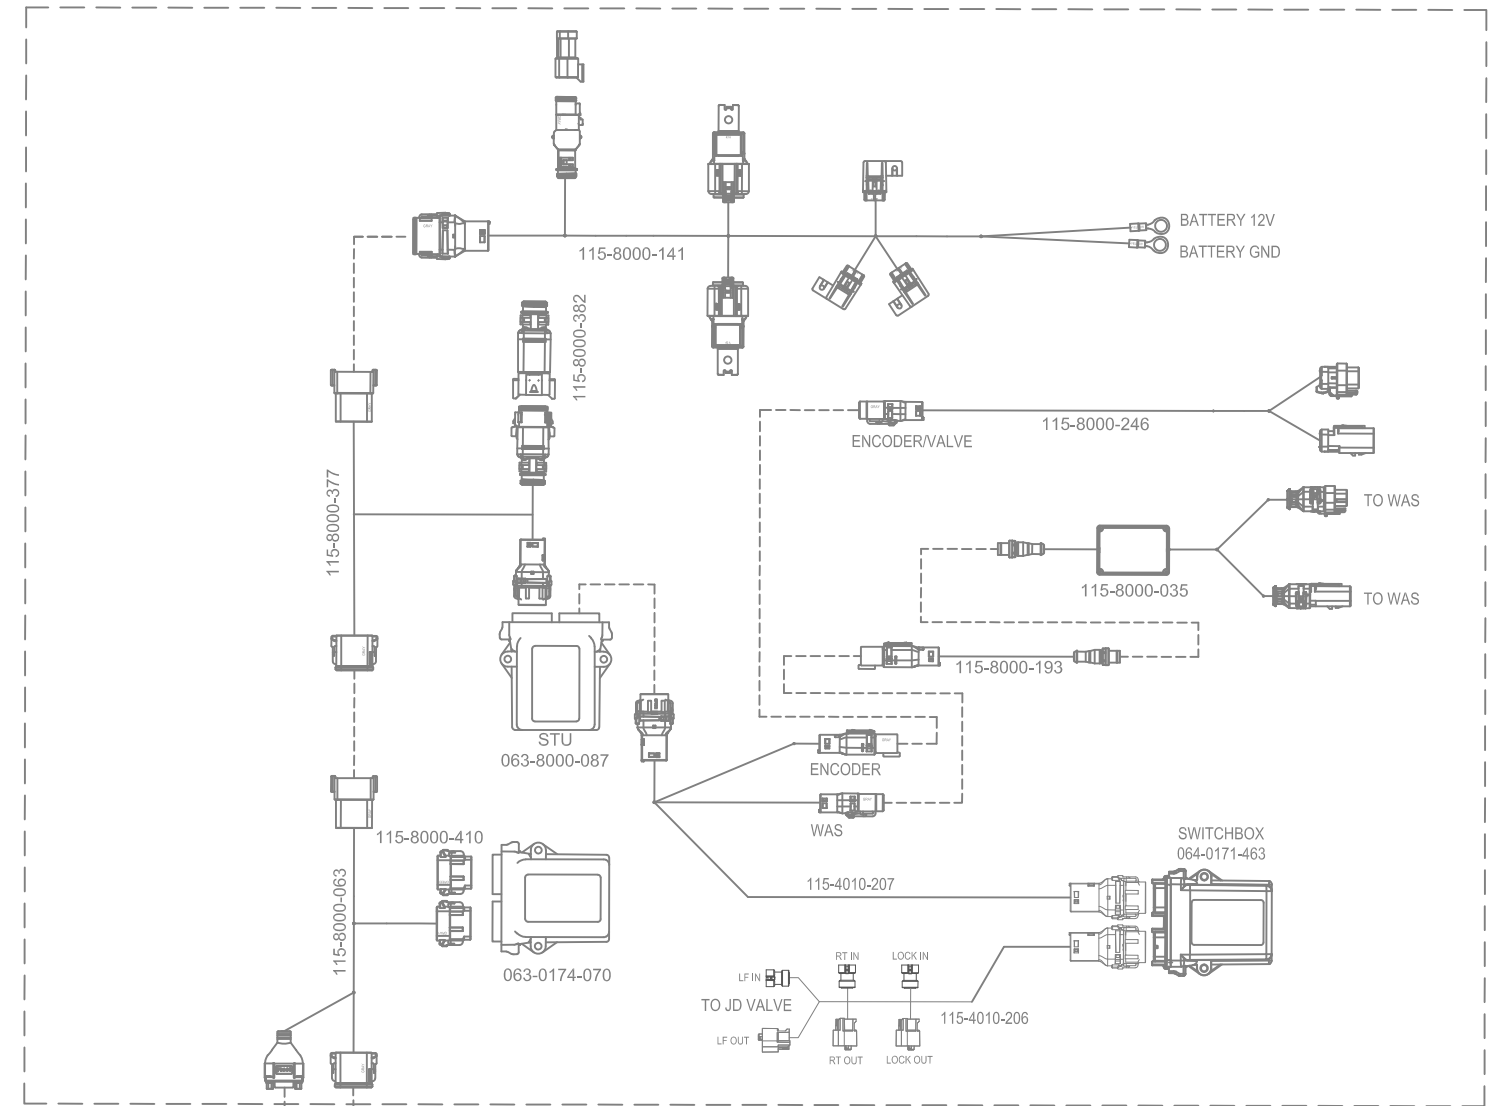

# SYSTEM DRAWING, JOHN DEERE AUTOTRAC READY 6230R & 6250R MY2018, SBGUIDANCE, W/O IBBC, INTERNAL GPS, RADIO

KIT, CONSOLE, VIPER 4+SBG,RADIO  
117-8000-270/-272/-274/-276

063-2000-005

115-8000-004

KIT, RADIO ANTENNA  
117-8000-313

115-8000-106

121-8000-008

KIT, INSTALL, VIPER4(+)/CR12, INTERNAL GPS, RADIO  
117-8000-236/-243

KIT, JOHN DEERE AUTOTRAC READY 6230R & 6250R MY2018,  
SBGUIDANCE, W/O IBBC  
117-8000-404

RELEASED DATE	ECO #	REV.	DRAWING NO.
11/2/20	36260	A	054-8000-404
1/20/21	36761	B	054-8000-404