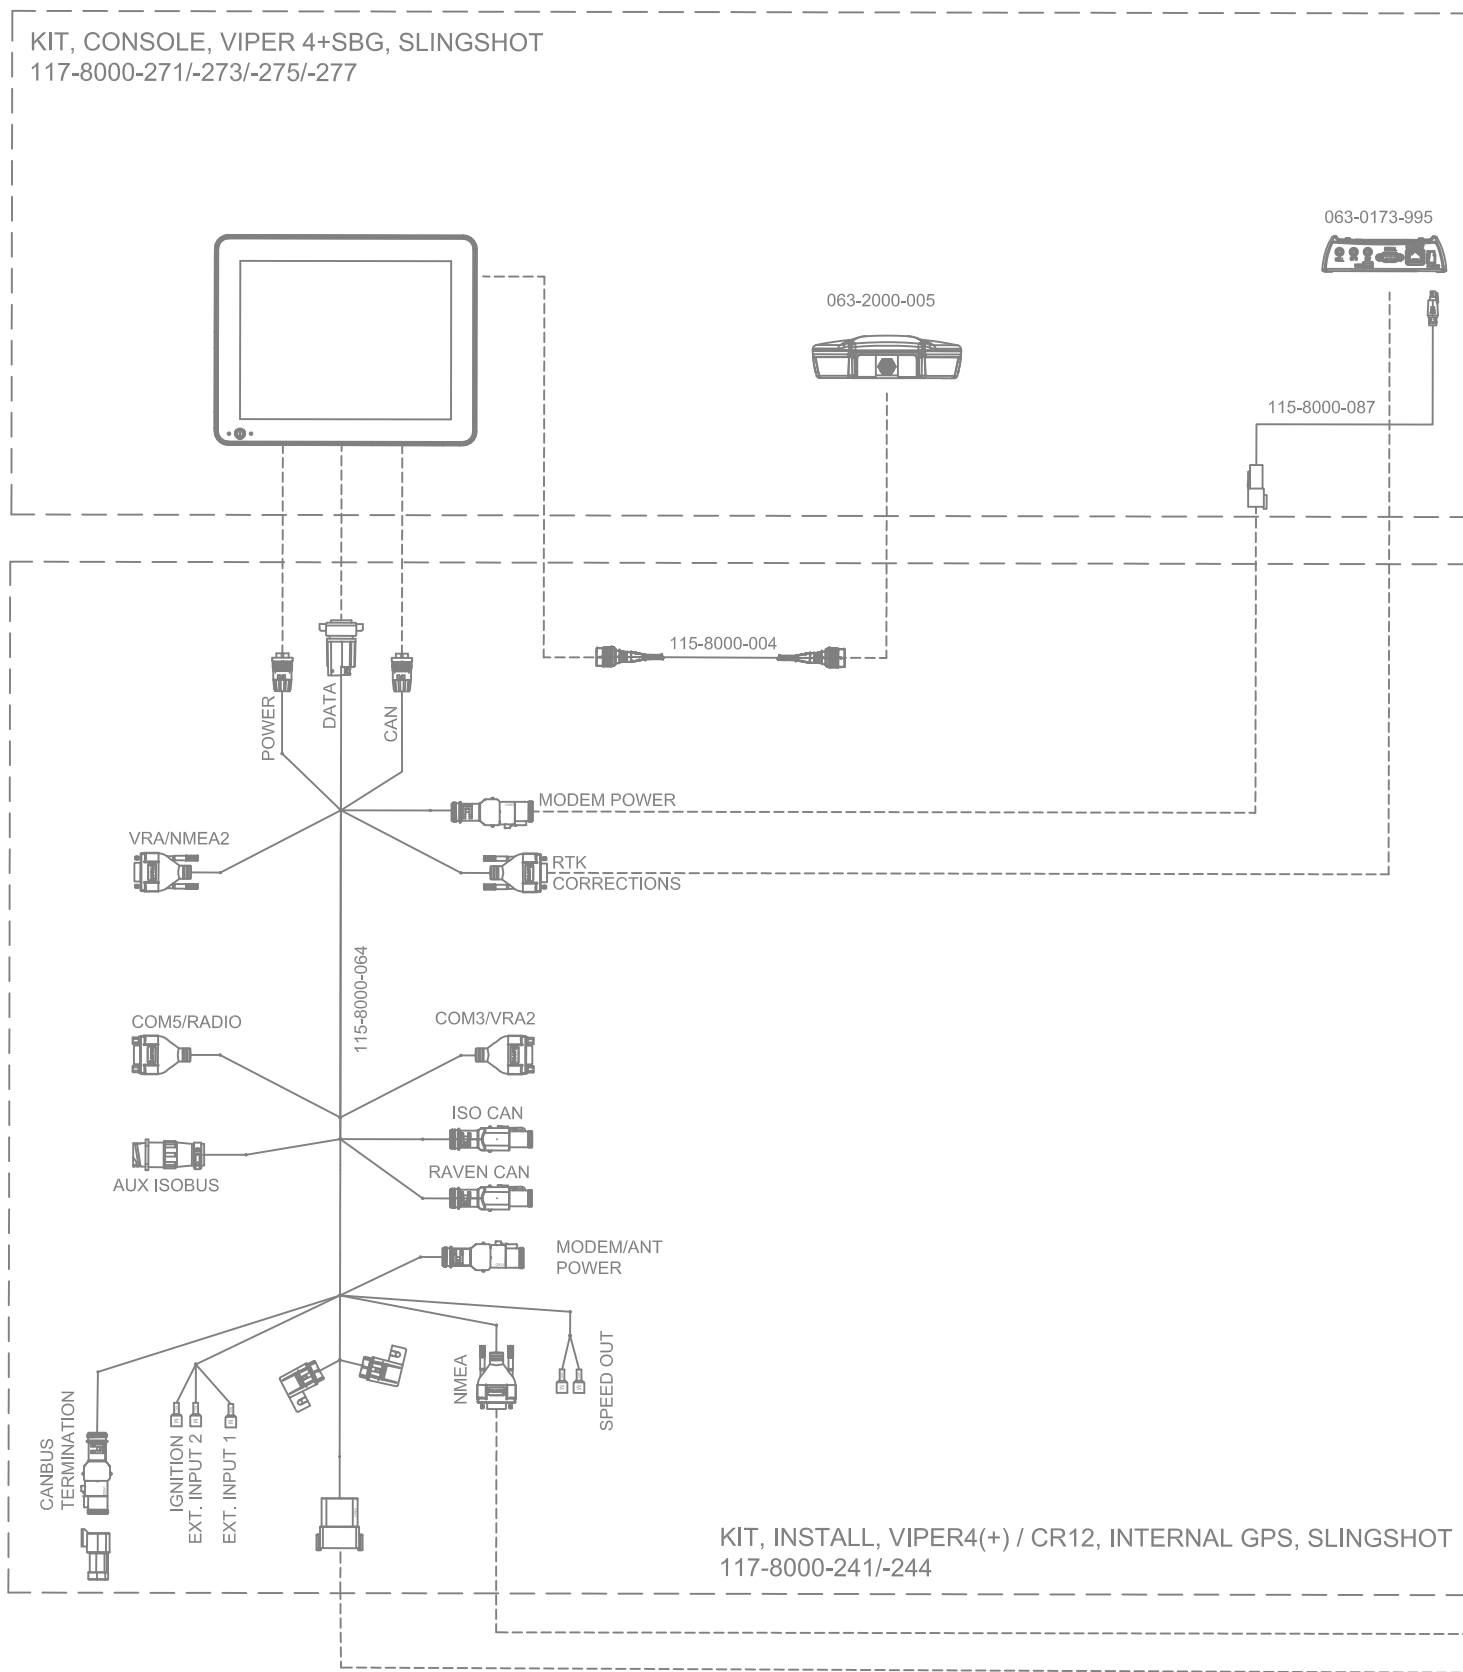

# SYSTEM DRAWING, JOHN DEERE AUTOTRAC READY 6230R & 6250R MY2018, SBGUIDANCE, W/O IBBC, EXTERNAL GPS

RELEASED DATE	ECO #	REV.	DRAWING NO.
11/2/20	36260	A	054-8000-404
1/20/21	36761	B	054-8000-404

# SYSTEM DRAWING, JOHN DEERE AUTOTRAC READY 6230R & 6250R MY2018, SBGUIDANCE, W/O IBBC, INTERNAL GPS, SLINGSHOT

KIT, CONSOLE, VIPER 4+SBG, SLINGSHOT  
117-8000-2711-2731-2751-277

KIT, INSTALL, VIPER4(+) / CR12, INTERNAL GPS, SLINGSHOT  
117-8000-2411-244

# SYSTEM DRAWING, JOHN DEERE AUTOTRAC READY 6230R & 6250R MY2018, SBGUIDANCE, W/O IBBC, INTERNAL GPS, RADIO

KIT, CONSOLE, VIPER 4+SBG,RADIO  
117-8000-270/-272/-274/-276

063-2000-005

115-8000-004

KIT, RADIO ANTENNA  
117-8000-313

115-8000-106

121-8000-008

KIT, INSTALL, VIPER4(+)/CR12, INTERNAL GPS, RADIO  
117-8000-236/-243

KIT, JOHN DEERE AUTOTRAC READY 6230R & 6250R MY2018,  
SBGUIDANCE, W/O IBBC  
117-8000-404

RELEASED DATE	ECO #	REV.	DRAWING NO.
11/2/20	36260	A	054-8000-404
1/20/21	36761	B	054-8000-404