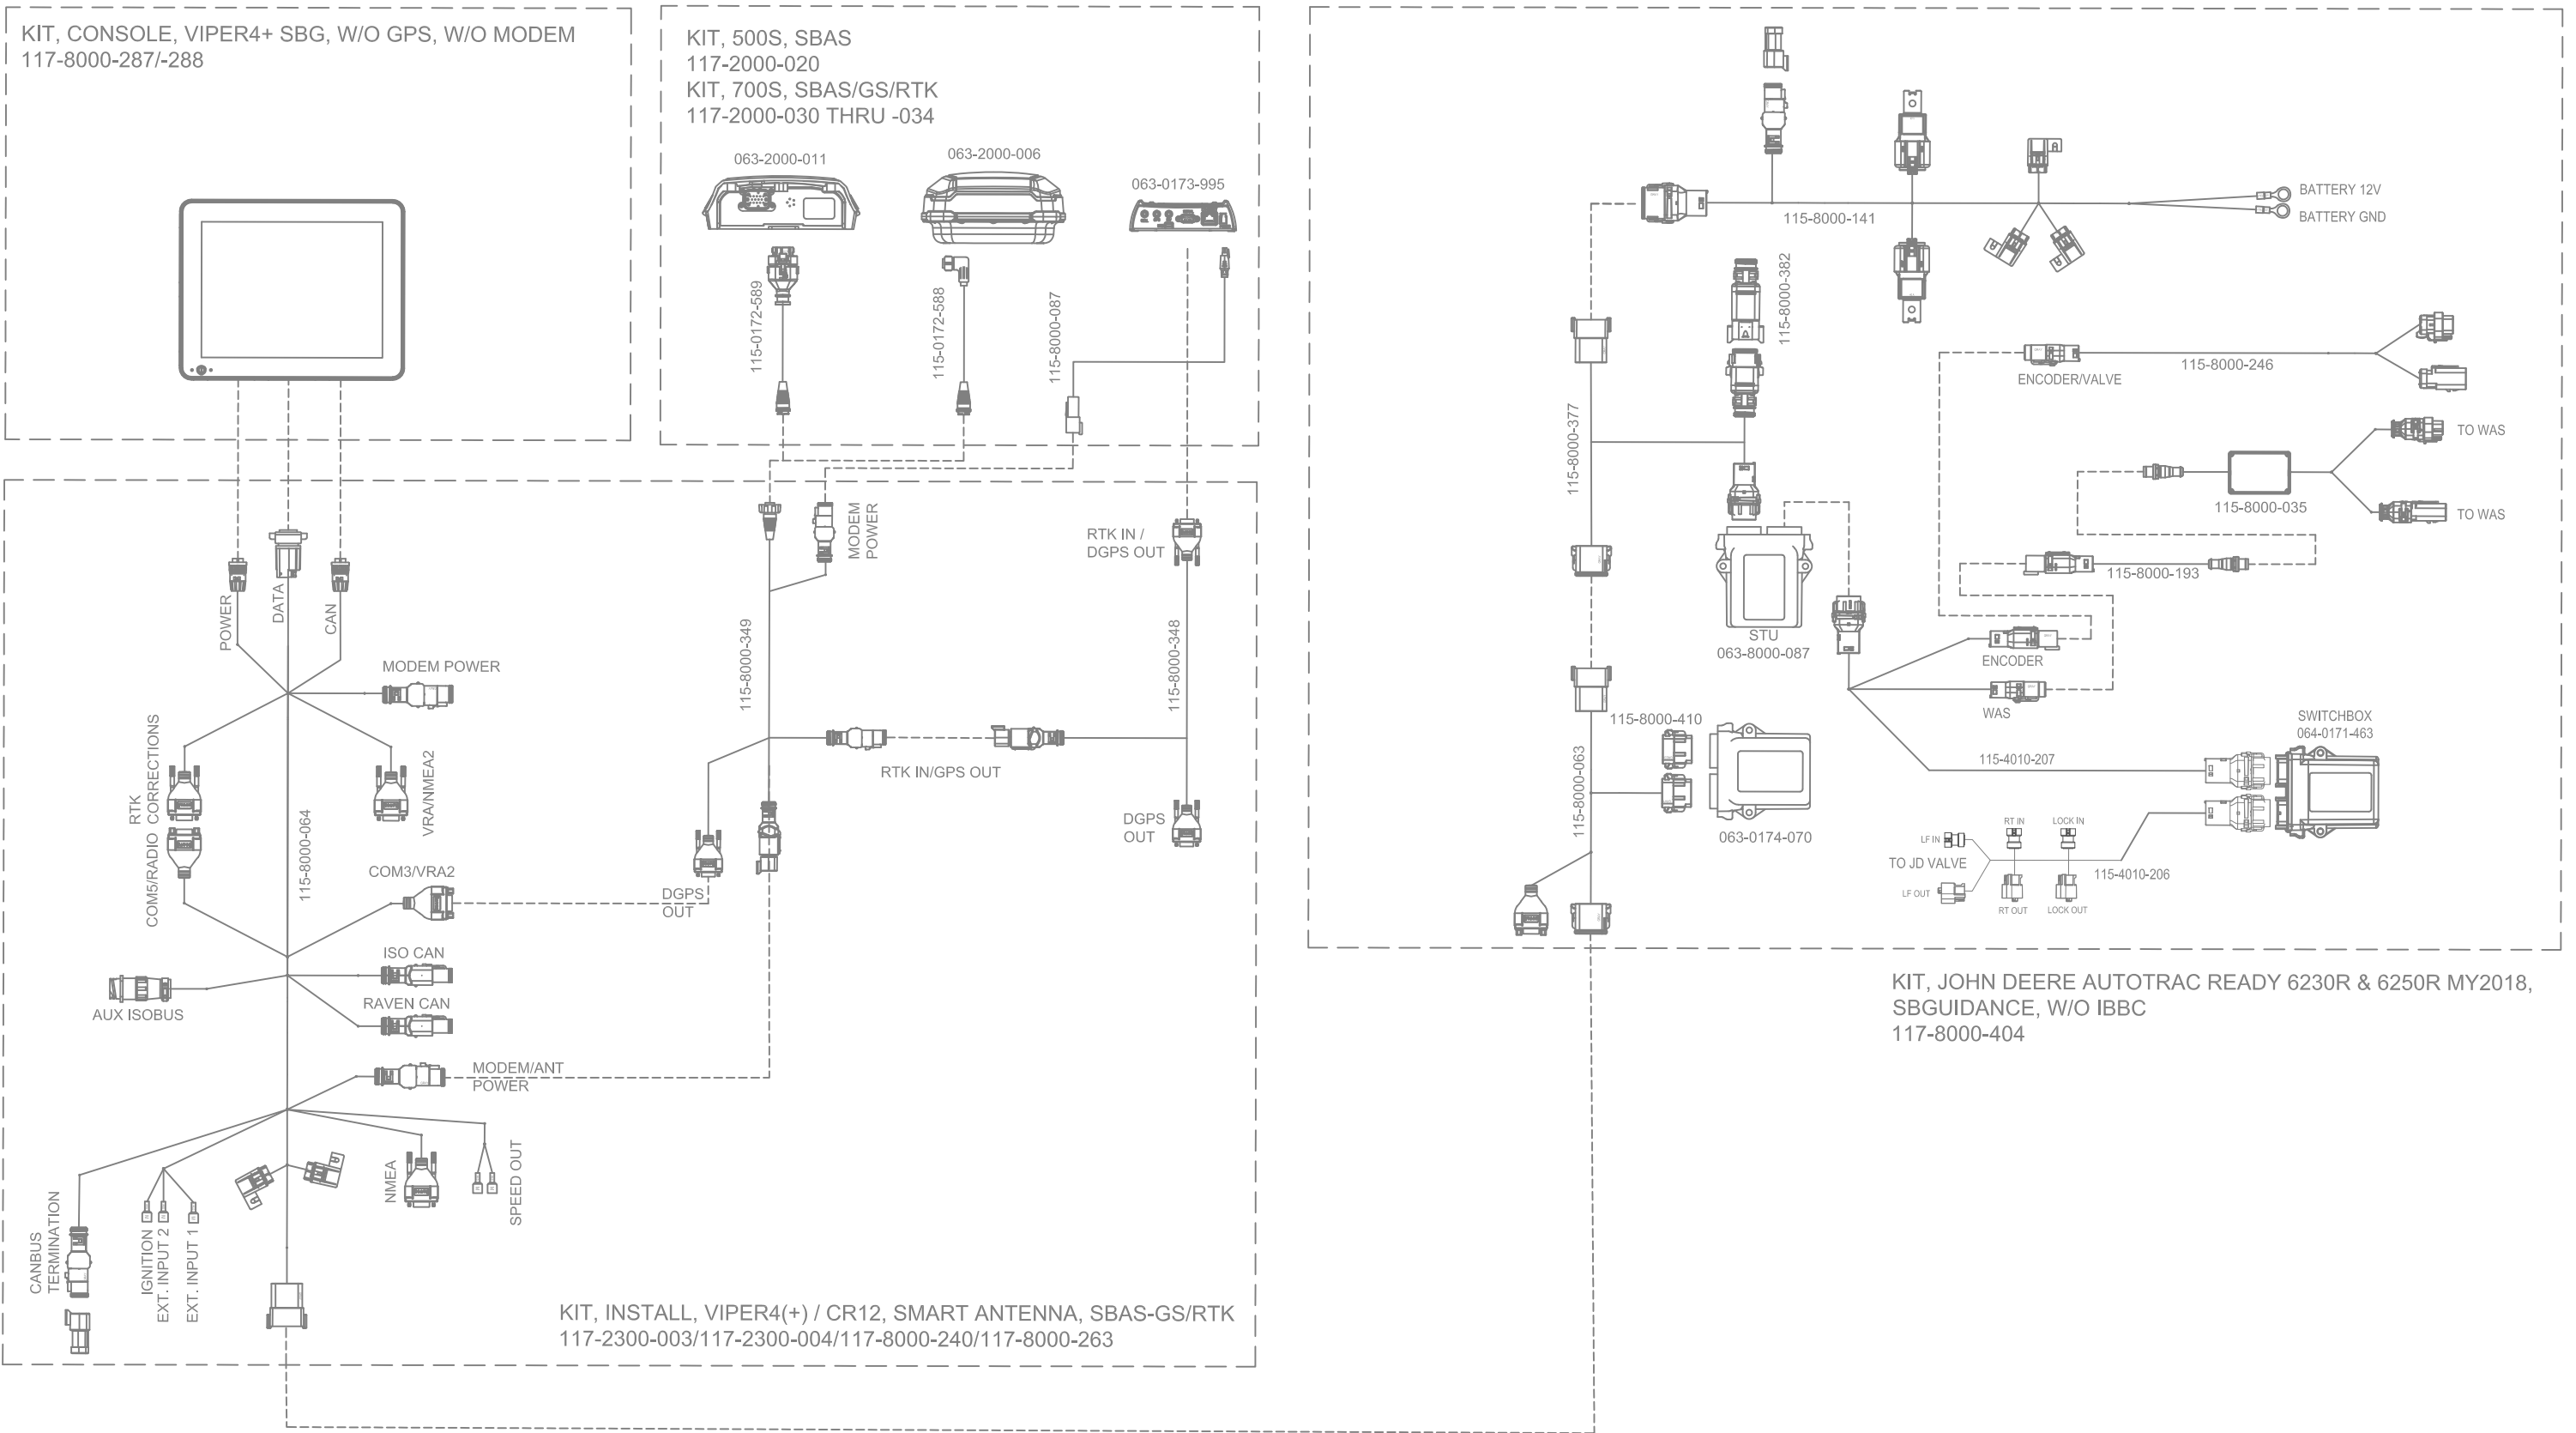

# SYSTEM DRAWING, JOHN DEERE AUTOTRAC READY 6230R & 6250R MY2018, SBGUIDANCE, W/O IBBC, EXTERNAL GPS

RELEASED DATE	ECO #	REV.	DRAWING NO.
11/2/20	36260	A	054-8000-404
1/20/21	36761	B	054-8000-404

# SYSTEM DRAWING, JOHN DEERE AUTOTRAC READY 6230R & 6250R MY2018, SBGUIDANCE, W/O IBBC, INTERNAL GPS, SLINGSHOT

KIT, CONSOLE, VIPER 4+SBG, SLINGSHOT  
117-8000-2711-2731-2751-277

KIT, INSTALL, VIPER4(+) / CR12, INTERNAL GPS, SLINGSHOT  
117-8000-2411-244

# SYSTEM DRAWING, JOHN DEERE AUTOTRAC READY 6230R & 6250R MY2018, SBGUIDANCE, W/O IBBC, INTERNAL GPS, RADIO

KIT, CONSOLE, VIPER 4+SBG,RADIO  
117-8000-270/-272/-274/-276

063-2000-005

115-8000-004

KIT, RADIO ANTENNA  
117-8000-313

115-8000-106

121-8000-008

KIT, INSTALL, VIPER4(+)/CR12, INTERNAL GPS, RADIO  
117-8000-236/-243

KIT, JOHN DEERE AUTOTRAC READY 6230R & 6250R MY2018,  
SBGUIDANCE, W/O IBBC  
117-8000-404

RELEASED DATE	ECO #	REV.	DRAWING NO.
11/2/20	36260	A	054-8000-404
1/20/21	36761	B	054-8000-404