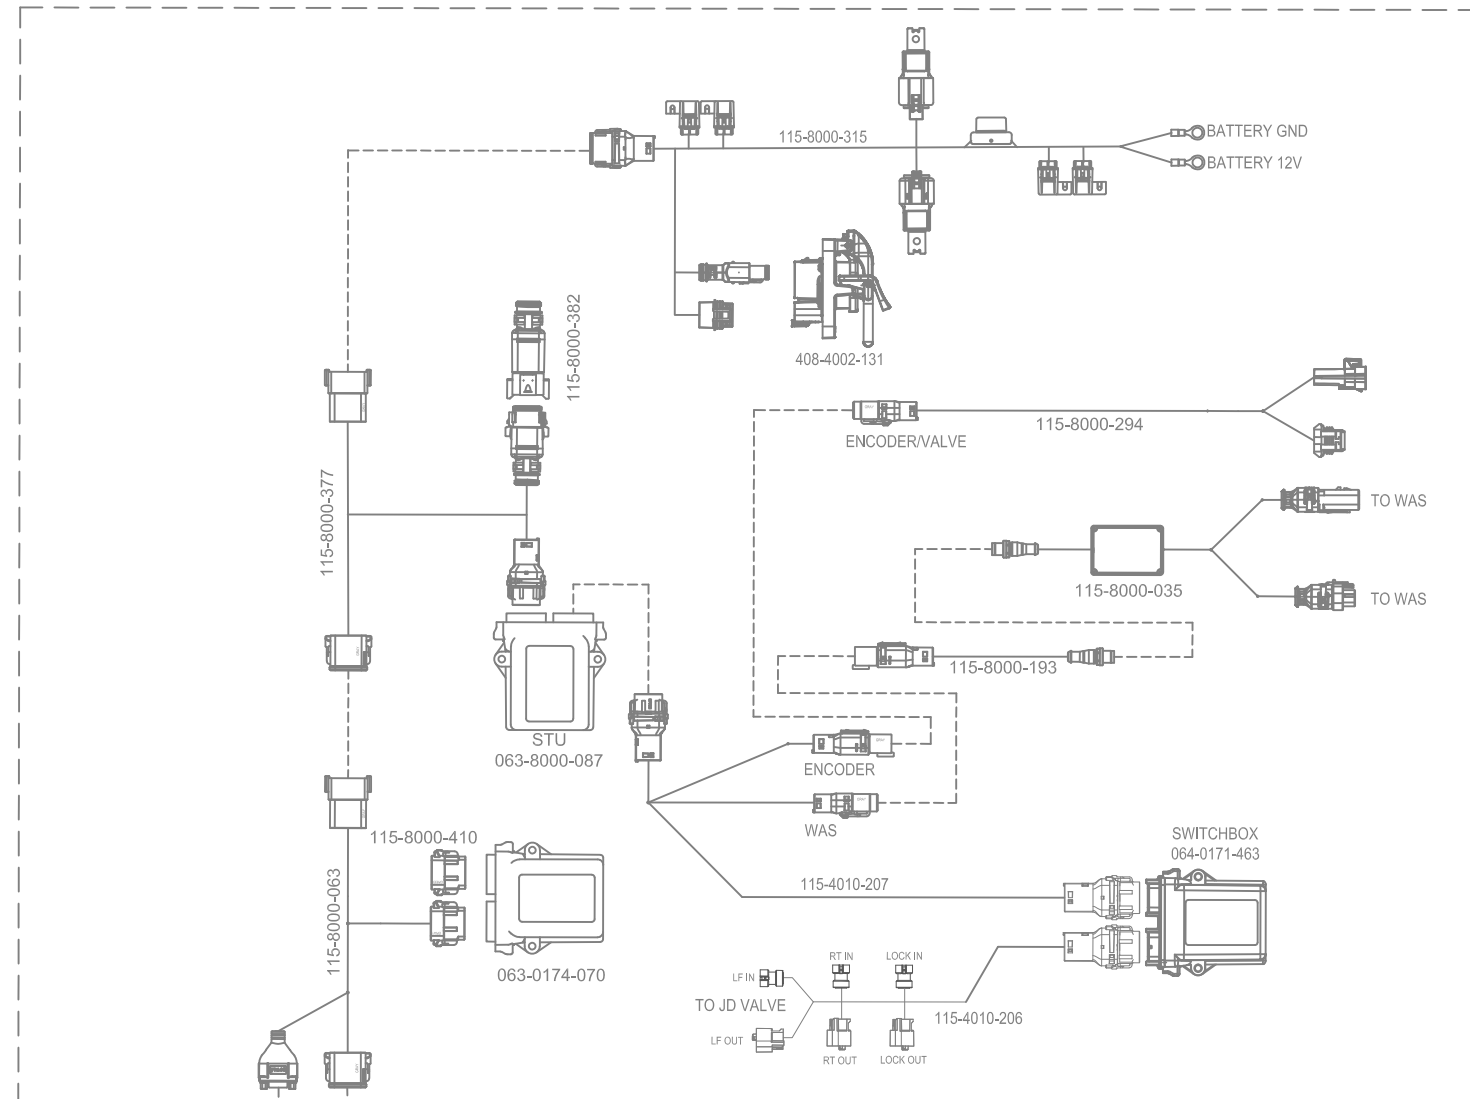

SYSTEM DRAWING, JOHN DEERE AUTOTRAC READY 6R SERIES TIER 4, SBGUIDANCE, W/ IBBC, INTERNAL GPS, RADIO

KIT, CONSOLE, VIPER 4+SBG,RADIO
117-8000-270/-272/-274/-276

115-8000-004

KIT, RADIO ANTENNA
117-8000-313

115-8000-106

KIT, INSTALL, VIPER4(+)/CR12, INTERNAL GPS, RADIO
117-8000-236/-243

KIT, JOHN DEERE AUTOTRAC READY 6R SERIES TIER 4,
SBGUIDANCE, W/ IBBC
117-8000-296

| RELEASED DATE | ECO # | REV. | DRAWING NO. |
|---------------|-------|------|--------------|
| 11/2/20 | 36333 | A | 054-8000-296 |
| 1/20/21 | 36760 | B | 054-8000-296 |