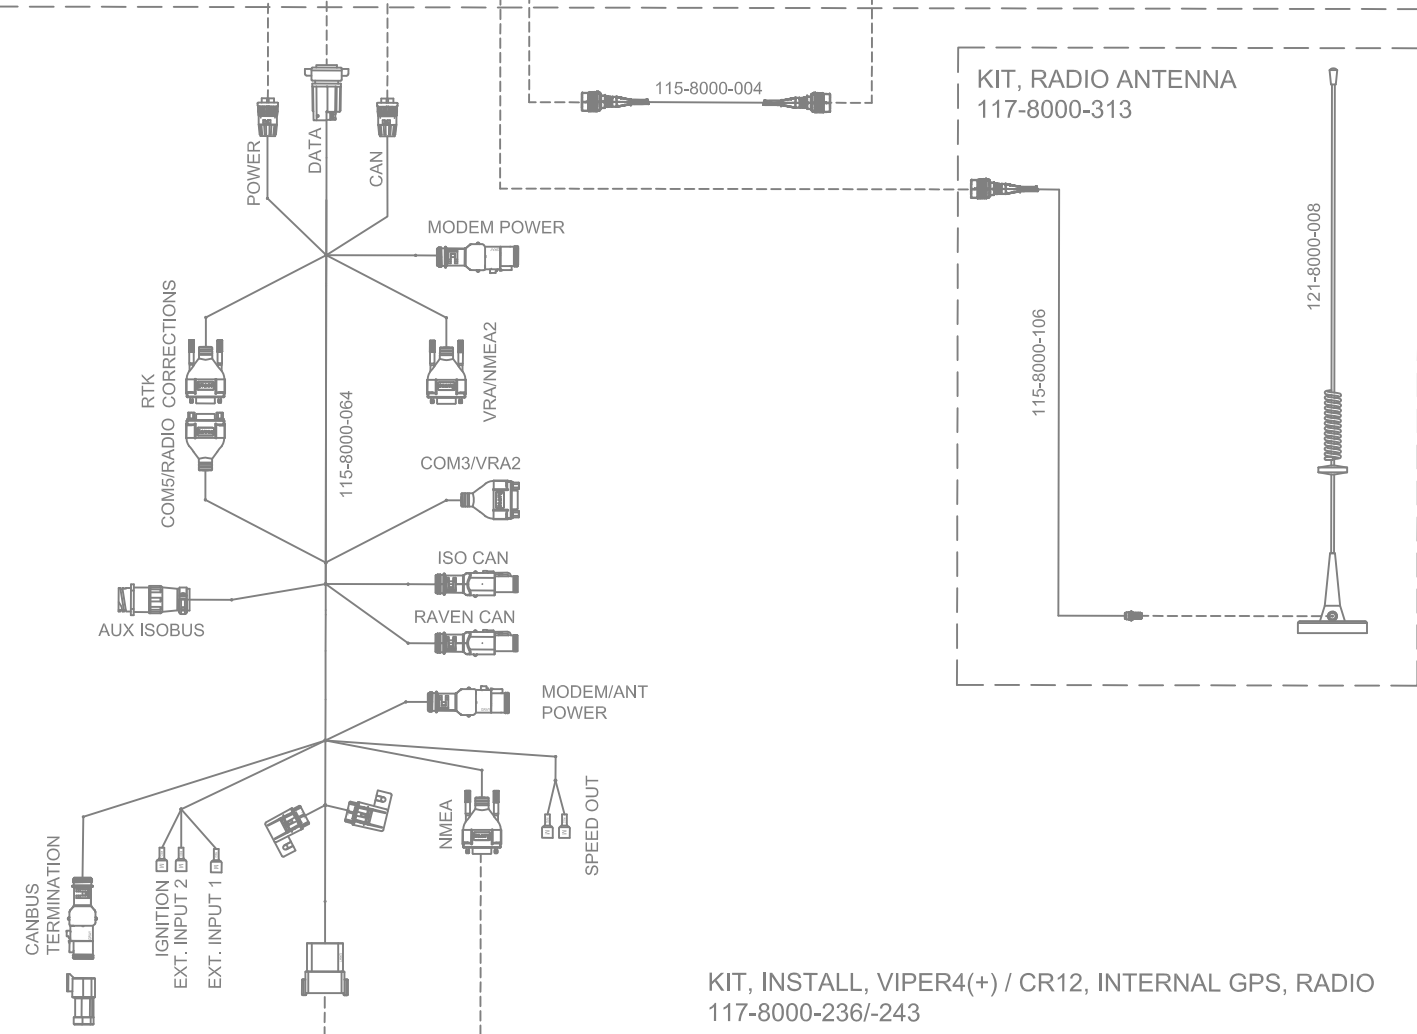

SYSTEM DRAWING, JOHN DEERE AUTOTRAC READY 6R SERIES TIER 4, SBGUIDANCE, W/ IBBC, INTERNAL GPS, SLINGSHOT

KIT, CONSOLE, VIPER 4+SBG, SLINGSHOT
117-8000-2711-2731-2751-277

KIT, INSTALL, VIPER4(+) / CR12, INTERNAL GPS, SLINGSHOT
117-8000-2411-244

KIT, JOHN DEERE AUTOTRAC READY 6R SERIES TIER 4,
SBGUIDANCE, W/ IBBC
117-8000-296

| RELEASED DATE | ECO # | REV. | DRAWING NO. |
|---------------|-------|------|--------------|
| 11/2/20 | 36333 | A | 054-8000-296 |
| 1/20/21 | 36760 | B | 054-8000-296 |

SYSTEM DRAWING, JOHN DEERE AUTOTRAC READY 6R SERIES TIER 4, SBGUIDANCE, W/ IBBC, INTERNAL GPS, RADIO

KIT, CONSOLE, VIPER 4+SBG,RADIO
117-8000-270/-272/-274/-276

115-8000-004

KIT, RADIO ANTENNA
117-8000-313

115-8000-106

KIT, INSTALL, VIPER4(+)/CR12, INTERNAL GPS, RADIO
117-8000-236/-243

KIT, JOHN DEERE AUTOTRAC READY 6R SERIES TIER 4,
SBGUIDANCE, W/ IBBC
117-8000-296

| RELEASED DATE | ECO # | REV. | DRAWING NO. |
|---------------|-------|------|--------------|
| 11/2/20 | 36333 | A | 054-8000-296 |
| 1/20/21 | 36760 | B | 054-8000-296 |