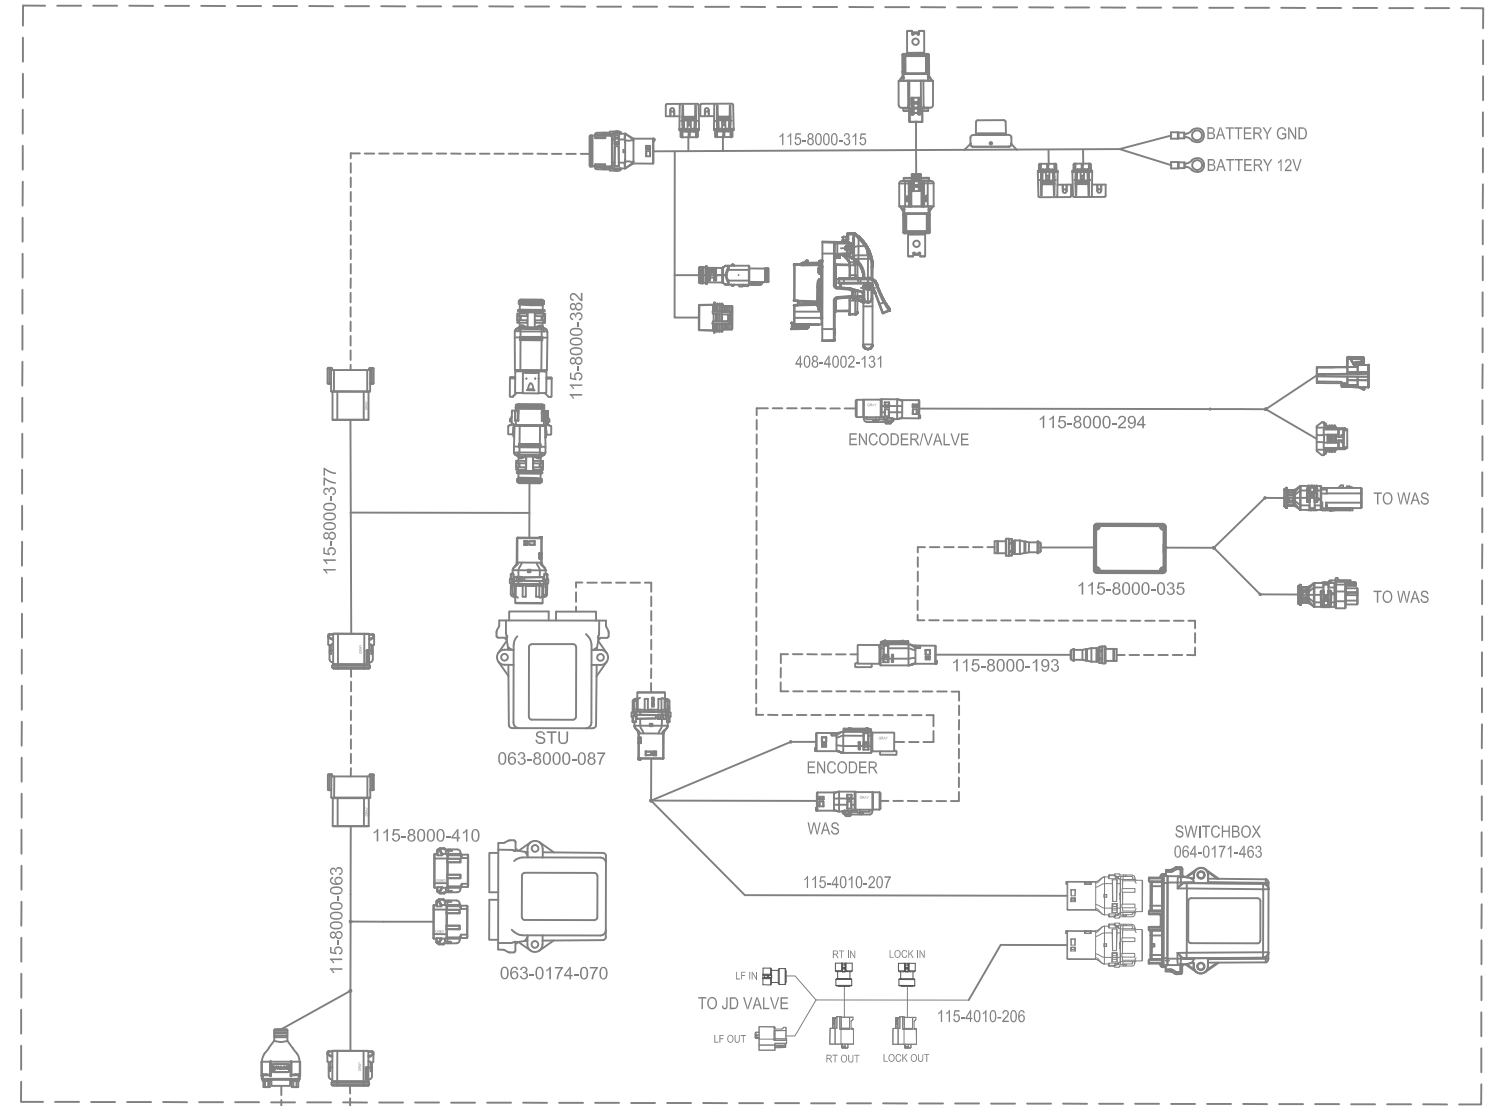

SYSTEM DRAWING, JOHN DEERE AUTOTRAC READY 6R SERIES TIER 4, SBGUIDANCE, W/ IBBC, INTERNAL GPS, SLINGSHOT

KIT, CONSOLE, VIPER 4+SBG, SLINGSHOT
117-8000-2711-2731-2751-277

KIT, INSTALL, VIPER4(+) / CR12, INTERNAL GPS, SLINGSHOT
117-8000-2411-244

KIT, JOHN DEERE AUTOTRAC READY 6R SERIES TIER 4,
SBGUIDANCE, W/ IBBC
117-8000-296

| RELEASED DATE | ECO # | REV. | DRAWING NO. |
|---------------|-------|------|--------------|
| 11/2/20 | 36333 | A | 054-8000-296 |
| 1/20/21 | 36760 | B | 054-8000-296 |

SYSTEM DRAWING, JOHN DEERE AUTOTRAC READY 6R SERIES TIER 4, SBGUIDANCE, W/ IBBC, INTERNAL GPS, RADIO

KIT, CONSOLE, VIPER 4+SBG,RADIO
117-8000-270/-272/-274/-276

115-8000-004

KIT, RADIO ANTENNA
117-8000-313

115-8000-106

KIT, INSTALL, VIPER4(+)/CR12, INTERNAL GPS, RADIO
117-8000-236/-243

KIT, JOHN DEERE AUTOTRAC READY 6R SERIES TIER 4,
SBGUIDANCE, W/ IBBC
117-8000-296

| RELEASED DATE | ECO # | REV. | DRAWING NO. |
|---------------|-------|------|--------------|
| 11/2/20 | 36333 | A | 054-8000-296 |
| 1/20/21 | 36760 | B | 054-8000-296 |