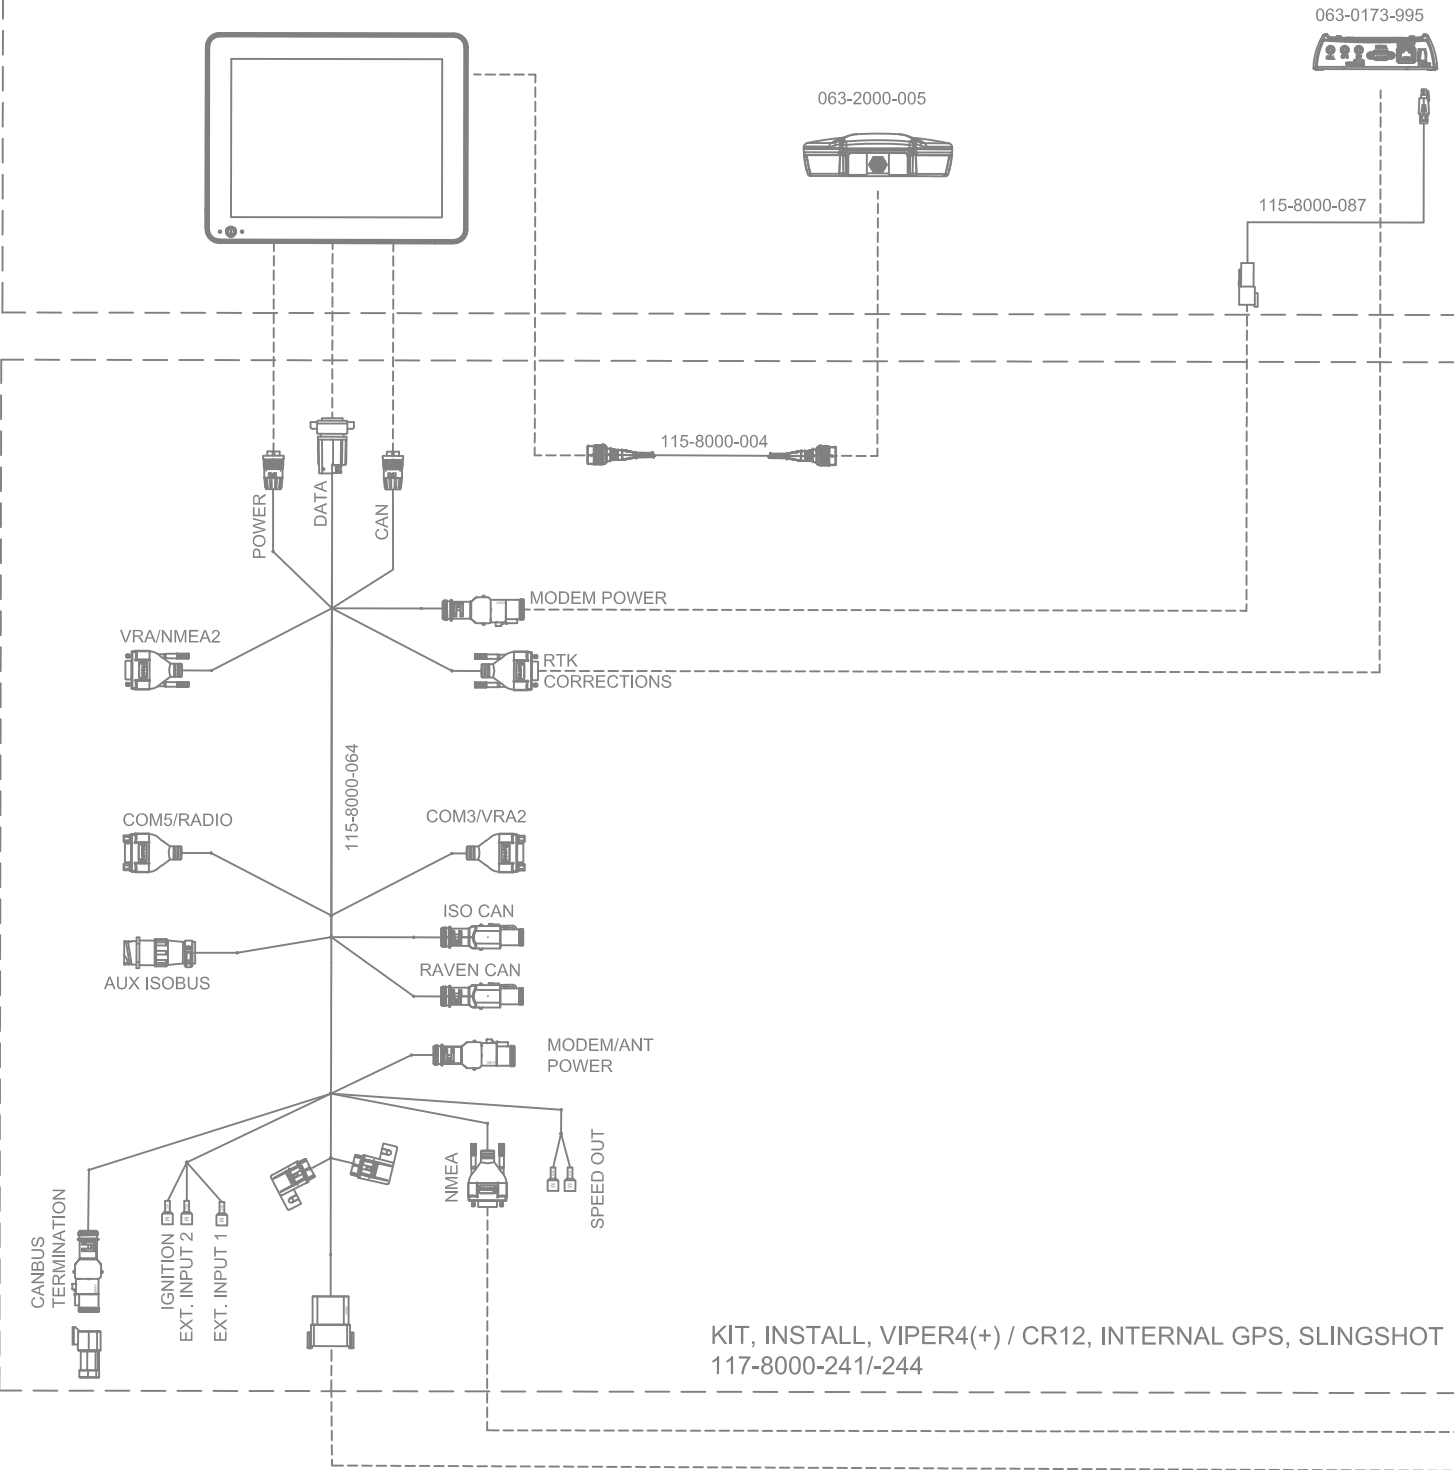

SYSTEM DRAWING, JOHN DEERE AUTOTRAC READY 6R SERIES TIER 4, SBGUIDANCE, W/ IBBC, INTERNAL GPS, SLINGSHOT

KIT, CONSOLE, VIPER 4+SBG, SLINGSHOT
117-8000-2711-2731-2751-277

KIT, INSTALL, VIPER4(+) / CR12, INTERNAL GPS, SLINGSHOT
117-8000-2411-244

KIT, JOHN DEERE AUTOTRAC READY 6R SERIES TIER 4,
SBGUIDANCE, W/ IBBC
117-8000-296

| RELEASED DATE | ECO # | REV. | DRAWING NO. |
|---------------|-------|------|--------------|
| 11/2/20 | 36333 | A | 054-8000-296 |
| 1/20/21 | 36760 | B | 054-8000-296 |

SYSTEM DRAWING, JOHN DEERE AUTOTRAC READY 6R SERIES TIER 4, SBGUIDANCE, W/ IBBC, INTERNAL GPS, RADIO

KIT, CONSOLE, VIPER 4+SBG,RADIO
117-8000-270/-272/-274/-276

115-8000-004

KIT, RADIO ANTENNA
117-8000-313

115-8000-106

KIT, INSTALL, VIPER4(+)/CR12, INTERNAL GPS, RADIO
117-8000-236/-243

KIT, JOHN DEERE AUTOTRAC READY 6R SERIES TIER 4,
SBGUIDANCE, W/ IBBC
117-8000-296

| RELEASED DATE | ECO # | REV. | DRAWING NO. |
|---------------|-------|------|--------------|
| 11/2/20 | 36333 | A | 054-8000-296 |
| 1/20/21 | 36760 | B | 054-8000-296 |