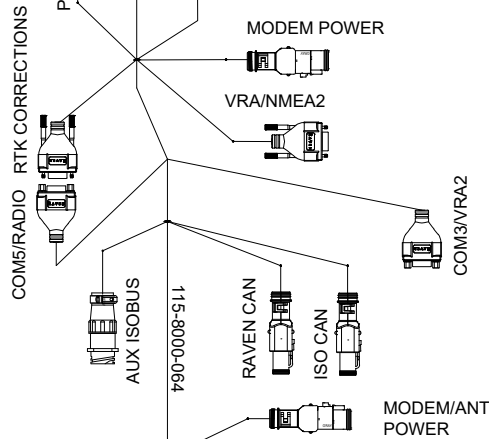

KIT, INSTALL, VIPER4(+)/CR12, INTERNAL GPS, SLINGSHOT
117-8000-241/-244

KIT, JOHN DEERE AUTOTRAC READY
7000/8000 SERIES, SBGUIDANCE, W/O IBBC
117-8000-157

SHEET 2 OF 3

RELEASED DATE	ECO #	REV.	DRAWING NO.
11/2/20	36260	A	054-8000-157

SYSTEM DRAWING, JOHN DEERE AUTOTRAC READY 7000/8000 SERIES, SBGUIDANCE, W/O IBBC, INTERNAL GPS, RADIO

KIT, CONSOLE, VIPER 4+ SBG, RADIO
117-8000-270/-272/-274/-276

KIT, RADIO ANTENNA
117-8000-313

121-8000-008

115-8000-004

115-8000-106

KIT, INSTALL, VIPER4(+)/CR12, INTERNAL GPS, RADIO
117-8000-236/-243

KIT, JOHN DEERE AUTOTRAC READY
7000/8000 SERIES, SBGUIDANCE, W/O IBBC
117-8000-157

SHEET 3 OF 3

RELEASED DATE	ECO #	REV.	DRAWING NO.
11/2/20	36260	A	054-8000-157