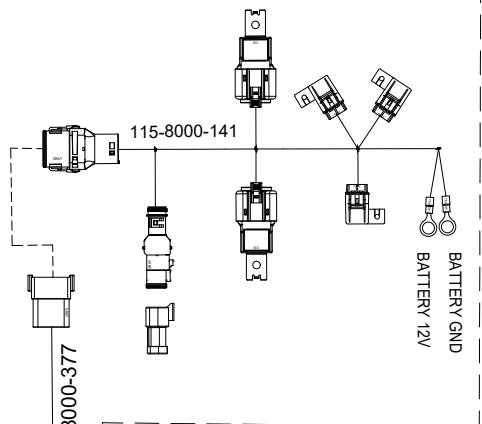

KIT, INSTALL, VIPER4(+)/CR12,
SMART ANTENNA, SBAS-GS/RTK
117-2300-003/117-2300-004/
117-8000-240/117-8000-263

KIT, JOHN DEERE AUTOTRAC READY
7000/8000 SERIES, SBGUIDANCE, W/O IBBC
117-8000-157

SHEET 1 OF 3

RELEASED DATE	ECO #	REV.	DRAWING NO.
11/2/20	36260	A	054-8000-157

SYSTEM DRAWING, JOHN DEERE AUTOTRAC READY 7000/8000 SERIES, SBGUIDANCE, W/O IBBC, INTERNAL GPS, SLINGSHOT

KIT, CONSOLE, VIPER 4+SBG, SLINGSHOT
117-8000-271/-273/-275/-277

KIT, INSTALL, VIPER4(+)/CR12, INTERNAL GPS, SLINGSHOT
117-8000-241/-244

KIT, JOHN DEERE AUTOTRAC READY
7000/8000 SERIES, SBGUIDANCE, W/O IBBC
117-8000-157

SHEET 2 OF 3

RELEASED DATE	ECO #	REV.	DRAWING NO.
11/2/20	36260	A	054-8000-157

SYSTEM DRAWING, JOHN DEERE AUTOTRAC READY 7000/8000 SERIES, SBGUIDANCE, W/O IBBC, INTERNAL GPS, RADIO

KIT, CONSOLE, VIPER 4+ SBG, RADIO
117-8000-270/-272/-274/-276

KIT, RADIO ANTENNA
117-8000-313

121-8000-008