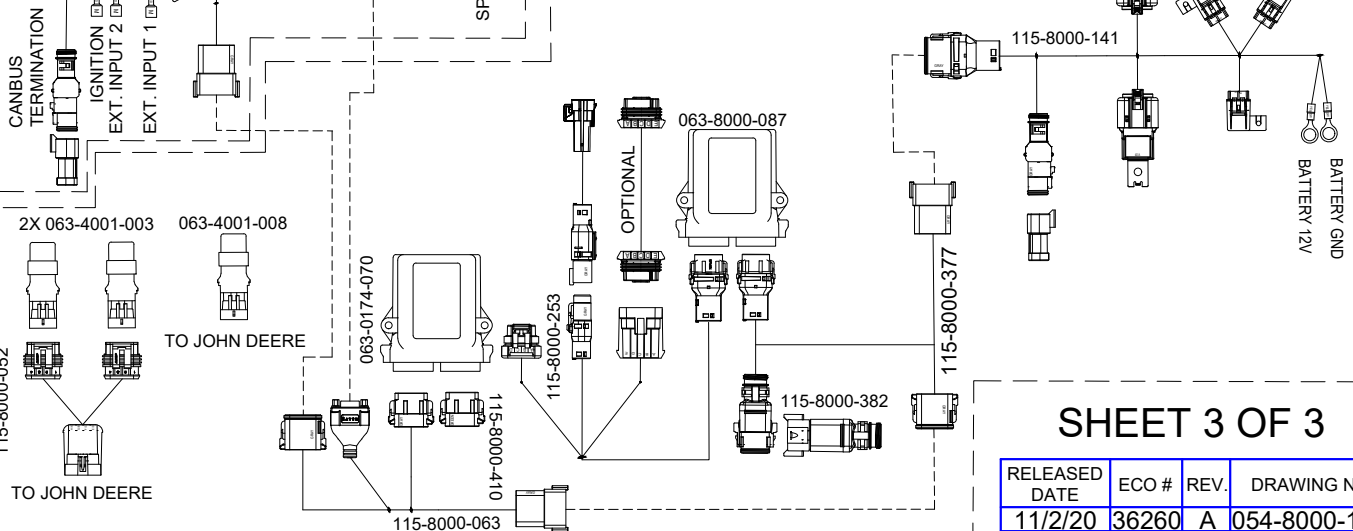

SYSTEM DRAWING, JOHN DEERE AUTOTRAC READY 7000/8000 SERIES, SBGUIDANCE, W/O IBBC, INTERNAL GPS, RADIO

KIT, CONSOLE, VIPER 4+ SBG, RADIO
117-8000-270/-272/-274/-276

KIT, RADIO ANTENNA
117-8000-313

121-8000-008

115-8000-004

115-8000-106

KIT, INSTALL, VIPER4(+)/CR12, INTERNAL GPS, RADIO
117-8000-236/-243

KIT, JOHN DEERE AUTOTRAC READY
7000/8000 SERIES, SBGUIDANCE, W/O IBBC
117-8000-157

SHEET 3 OF 3

RELEASED DATE	ECO #	REV.	DRAWING NO.
11/2/20	36260	A	054-8000-157