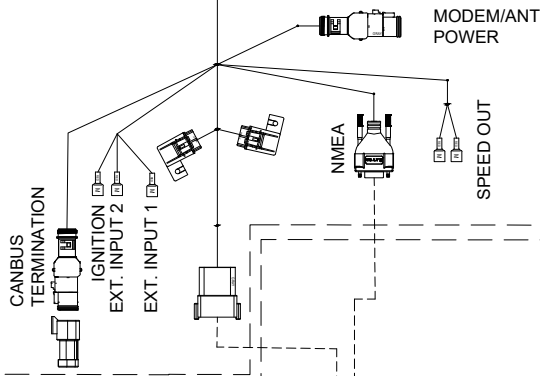

KIT, INSTALL, VIPER4(+)/CR12,
SMART ANTENNA, SBAS-GS/RTK
117-2300-003/117-2300-004/
117-8000-240/117-8000-263

KIT, JOHN DEERE AUTOTRAC READY
7000/8000 SERIES, SBGUIDANCE, W/O IBBC
117-8000-157

SHEET 1 OF 3

RELEASED DATE	ECO #	REV.	DRAWING NO.
11/2/20	36260	A	054-8000-157

SYSTEM DRAWING, JOHN DEERE AUTOTRAC READY 7000/8000 SERIES, SBGUIDANCE, W/O IBBC, INTERNAL GPS, SLINGSHOT

KIT, CONSOLE, VIPER 4+SBG, SLINGSHOT
117-8000-271/-273/-275/-277

KIT, INSTALL, VIPER4(+)/CR12, INTERNAL GPS, SLINGSHOT
117-8000-241/-244

KIT, JOHN DEERE AUTOTRAC READY
7000/8000 SERIES, SBGUIDANCE, W/O IBBC
117-8000-157

SHEET 2 OF 3

RELEASED DATE	ECO #	REV.	DRAWING NO.
11/2/20	36260	A	054-8000-157

SYSTEM DRAWING, JOHN DEERE AUTOTRAC READY 7000/8000 SERIES, SBGUIDANCE, W/O IBBC, INTERNAL GPS, RADIO

KIT, CONSOLE, VIPER 4+ SBG, RADIO
117-8000-270/-272/-274/-276

KIT, RADIO ANTENNA
117-8000-313

121-8000-008