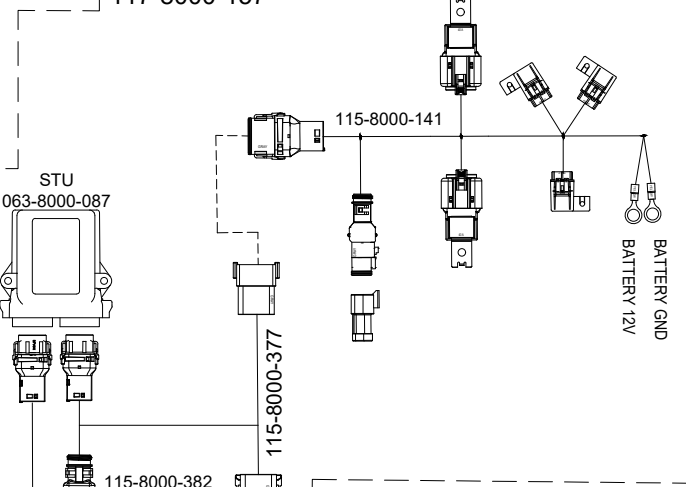

SYSTEM DRAWING, JOHN DEERE AUTOTRAC READY 7000/8000 SERIES, SBGUIDANCE, W/O IBBC, EXTERNAL GPS

KIT, CONSOLE, VIPER4+ SBG, W/O GPS, W/O MODEM
117-8000-287/-288

KIT, 500S, SBAS
117-2000-020
KIT, 700S, SBAS/GS/RTK
117-2000-030 THRU -034

KIT, INSTALL, VIPER4(+)/CR12,
SMART ANTENNA, SBAS-GS/RTK
117-2300-003/117-2300-004/
117-8000-240/117-8000-263

KIT, JOHN DEERE AUTOTRAC READY
7000/8000 SERIES, SBGUIDANCE, W/O IBBC
117-8000-157

SHEET 1 OF 3

RELEASED DATE	ECO #	REV.	DRAWING NO.
11/2/20	36260	A	054-8000-157

SYSTEM DRAWING, JOHN DEERE AUTOTRAC READY 7000/8000 SERIES, SBGUIDANCE, W/O IBBC, INTERNAL GPS, SLINGSHOT

KIT, CONSOLE, VIPER 4+SBG, SLINGSHOT
117-8000-271/-273/-275/-277

KIT, INSTALL, VIPER4(+)/CR12, INTERNAL GPS, SLINGSHOT
117-8000-241/-244

KIT, JOHN DEERE AUTOTRAC READY
7000/8000 SERIES, SBGUIDANCE, W/O IBBC
117-8000-157

SHEET 2 OF 3

RELEASED DATE	ECO #	REV.	DRAWING NO.
11/2/20	36260	A	054-8000-157