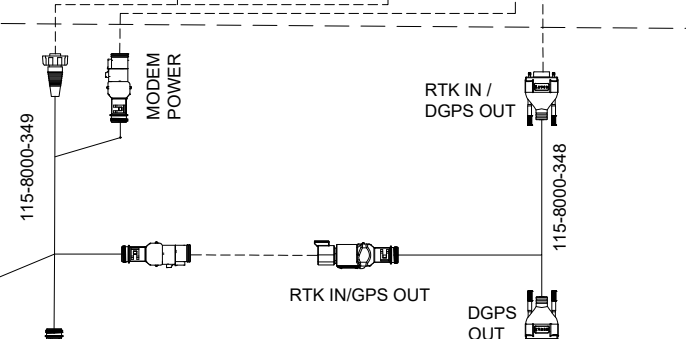

SYSTEM DRAWING, JOHN DEERE AUTOTRAC READY 7000/8000 SERIES, SBGUIDANCE, W/O IBBC, EXTERNAL GPS

KIT, CONSOLE, VIPER4+ SBG, W/O GPS, W/O MODEM
117-8000-287/-288

KIT, 500S, SBAS
117-2000-020
KIT, 700S, SBAS/GS/RTK
117-2000-030 THRU -034

KIT, INSTALL, VIPER4(+)/CR12,
SMART ANTENNA, SBAS-GS/RTK
117-2300-003/117-2300-004/
117-8000-240/117-8000-263

KIT, JOHN DEERE AUTOTRAC READY
7000/8000 SERIES, SBGUIDANCE, W/O IBBC
117-8000-157

SHEET 1 OF 3

RELEASED DATE	ECO #	REV.	DRAWING NO.
11/2/20	36260	A	054-8000-157

SYSTEM DRAWING, JOHN DEERE AUTOTRAC READY 7000/8000 SERIES, SBGUIDANCE, W/O IBBC, INTERNAL GPS, SLINGSHOT

KIT, CONSOLE, VIPER 4+SBG, SLINGSHOT
117-8000-271/-273/-275/-277

KIT, INSTALL, VIPER4(+)/CR12, INTERNAL GPS, SLINGSHOT
117-8000-241/-244

KIT, JOHN DEERE AUTOTRAC READY
7000/8000 SERIES, SBGUIDANCE, W/O IBBC
117-8000-157

SHEET 2 OF 3

RELEASED DATE	ECO #	REV.	DRAWING NO.
11/2/20	36260	A	054-8000-157