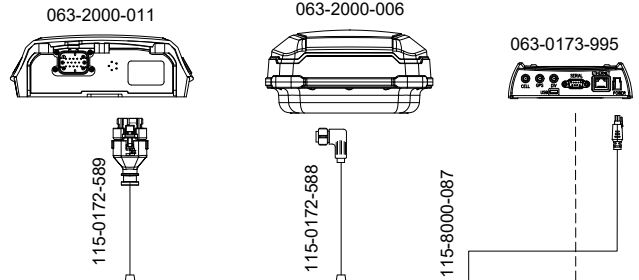

KIT, INSTALL, VIPER4(+)/CR12,
SMART ANTENNA, SBAS-GS/RTK
117-2300-003/117-2300-004/
117-8000-240/117-8000-263

KIT, JOHN DEERE AUTOTRAC READY
7000/8000 SERIES, SBGUIDANCE, W/O IBBC
117-8000-157

SHEET 1 OF 3