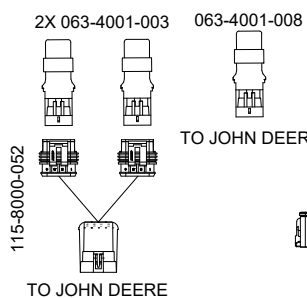

KIT, INSTALL, VIPER4(+)/CR12,
SMART ANTENNA, SBAS-GS/RTK
117-2300-003/117-2300-004/
117-8000-240/117-8000-263

KIT, JOHN DEERE AUTOTRAC READY
7000/8000 SERIES, SBGUIDANCE, W/O IBBC
117-8000-157

SHEET 1 OF 3

RELEASED DATE	ECO #	REV.	DRAWING NO.
11/2/20	36260	A	054-8000-157

SYSTEM DRAWING, JOHN DEERE AUTOTRAC READY 7000/8000 SERIES, SBGUIDANCE, W/O IBBC, INTERNAL GPS, SLINGSHOT

KIT, CONSOLE, VIPER 4+SBG, SLINGSHOT
117-8000-271/-273/-275/-277

KIT, INSTALL, VIPER4(+)/CR12, INTERNAL GPS, SLINGSHOT
117-8000-241/-244

KIT, JOHN DEERE AUTOTRAC READY
7000/8000 SERIES, SBGUIDANCE, W/O IBBC
117-8000-157

SHEET 2 OF 3

RELEASED DATE	ECO #	REV.	DRAWING NO.
11/2/20	36260	A	054-8000-157

SYSTEM DRAWING, JOHN DEERE AUTOTRAC READY 7000/8000 SERIES, SBGUIDANCE, W/O IBBC, INTERNAL GPS, RADIO

KIT, CONSOLE, VIPER 4+ SBG, RADIO
117-8000-270/-272/-274/-276

KIT, RADIO ANTENNA
117-8000-313

121-8000-008