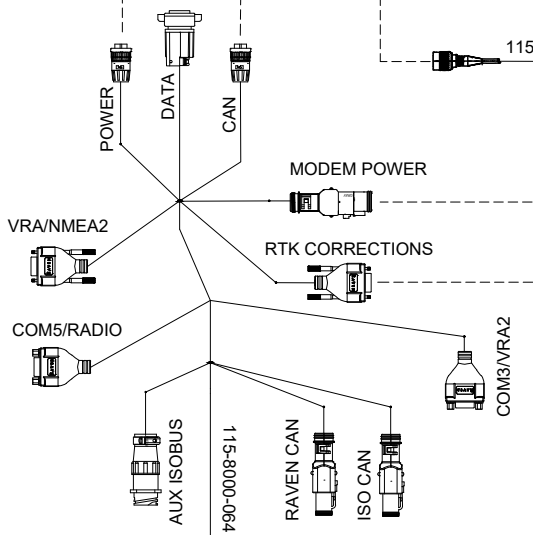

KIT, INSTALL, VIPER4(+)/CR12,
SMART ANTENNA, SBAS-GS/RTK
117-2300-003/117-2300-004/
117-8000-240/117-8000-263

KIT, JOHN DEERE AUTOTRAC READY
7000/8000 SERIES, SBGUIDANCE, W/O IBBC
117-8000-157

SHEET 1 OF 3

RELEASED DATE	ECO #	REV.	DRAWING NO.
11/2/20	36260	A	054-8000-157

SYSTEM DRAWING, JOHN DEERE AUTOTRAC READY 7000/8000 SERIES, SBGUIDANCE, W/O IBBC, INTERNAL GPS, SLINGSHOT

KIT, CONSOLE, VIPER 4+SBG, SLINGSHOT
117-8000-271/-273/-275/-277

KIT, INSTALL, VIPER4(+)/CR12, INTERNAL GPS, SLINGSHOT
117-8000-241/-244

KIT, JOHN DEERE AUTOTRAC READY
7000/8000 SERIES, SBGUIDANCE, W/O IBBC
117-8000-157

SHEET 2 OF 3

RELEASED DATE	ECO #	REV.	DRAWING NO.
11/2/20	36260	A	054-8000-157