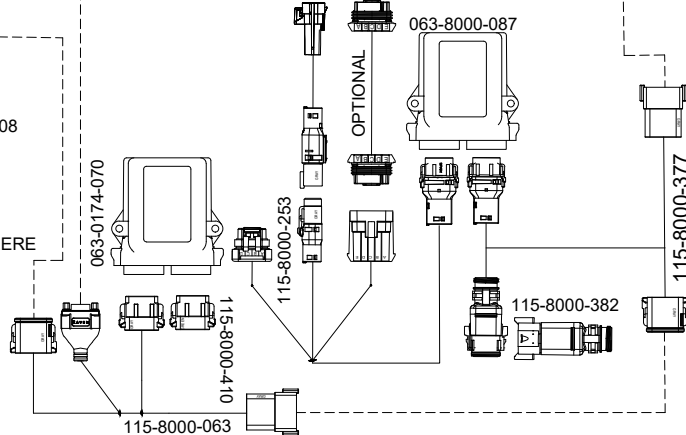

KIT, INSTALL, VIPER4(+)/CR12,
SMART ANTENNA, SBAS-GS/RTK
117-2300-003/117-2300-004/
117-8000-240/117-8000-263

KIT, JOHN DEERE AUTOTRAC READY
7000/8000 SERIES, SBGUIDANCE, W/O IBBC
117-8000-157

SHEET 1 OF 3

RELEASED DATE	ECO #	REV.	DRAWING NO.
11/2/20	36260	A	054-8000-157

SYSTEM DRAWING, JOHN DEERE AUTOTRAC READY 7000/8000 SERIES, SBGUIDANCE, W/O IBBC, INTERNAL GPS, SLINGSHOT

KIT, CONSOLE, VIPER 4+SBG, SLINGSHOT
117-8000-271/-273/-275/-277

KIT, INSTALL, VIPER4(+)/CR12, INTERNAL GPS, SLINGSHOT
117-8000-241/-244

KIT, JOHN DEERE AUTOTRAC READY
7000/8000 SERIES, SBGUIDANCE, W/O IBBC
117-8000-157

SHEET 2 OF 3

RELEASED DATE	ECO #	REV.	DRAWING NO.
11/2/20	36260	A	054-8000-157

SYSTEM DRAWING, JOHN DEERE AUTOTRAC READY 7000/8000 SERIES, SBGUIDANCE, W/O IBBC, INTERNAL GPS, RADIO

KIT, CONSOLE, VIPER 4+ SBG, RADIO
117-8000-270/-272/-274/-276

KIT, RADIO ANTENNA
117-8000-313

121-8000-008