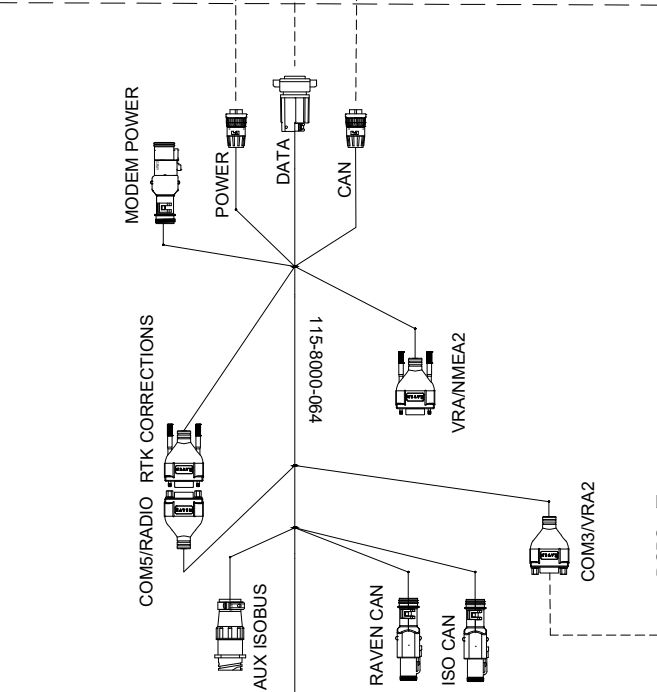

SYSTEM DRAWING, JOHN DEERE AUTOTRAC READY 7000/8000 SERIES, SBGUIDANCE, W/O IBBC, EXTERNAL GPS

KIT, CONSOLE, VIPER4+ SBG, W/O GPS, W/O MODEM
117-8000-287/-288

KIT, 500S, SBAS
117-2000-020
KIT, 700S, SBAS/GS/RTK
117-2000-030 THRU -034

KIT, INSTALL, VIPER4(+)/CR12,
SMART ANTENNA, SBAS-GS/RTK
117-2300-003/117-2300-004/
117-8000-240/117-8000-263

KIT, JOHN DEERE AUTOTRAC READY
7000/8000 SERIES, SBGUIDANCE, W/O IBBC
117-8000-157

SHEET 1 OF 3

RELEASED DATE	ECO #	REV.	DRAWING NO.
11/2/20	36260	A	054-8000-157

SYSTEM DRAWING, JOHN DEERE AUTOTRAC READY 7000/8000 SERIES, SBGUIDANCE, W/O IBBC, INTERNAL GPS, SLINGSHOT

KIT, CONSOLE, VIPER 4+SBG, SLINGSHOT
117-8000-271/-273/-275/-277

SYSTEM DRAWING, JOHN DEERE AUTOTRAC READY 7000/8000 SERIES, SBGUIDANCE, W/O IBBC, INTERNAL GPS, RADIO

KIT, CONSOLE, VIPER 4+ SBG, RADIO
117-8000-270/-272/-274/-276

KIT, RADIO ANTENNA
117-8000-313

121-8000-008