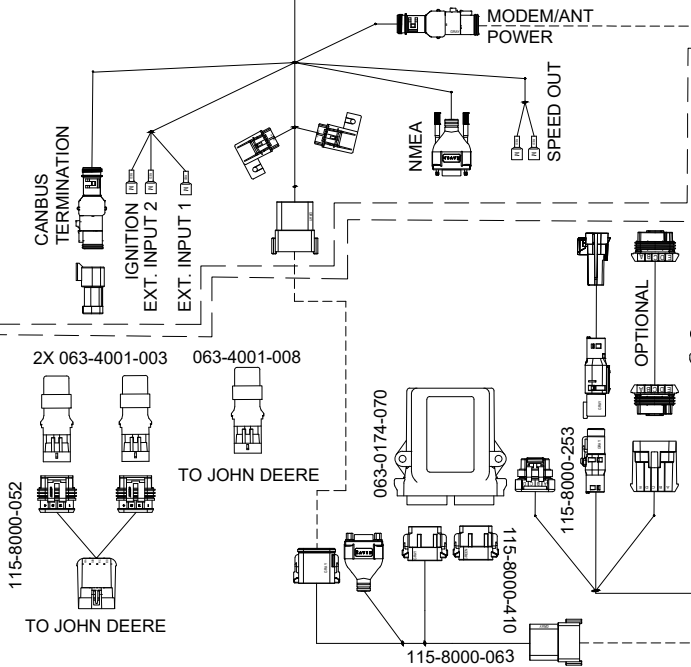

SYSTEM DRAWING, JOHN DEERE AUTOTRAC READY 7000/8000 SERIES, SBGUIDANCE, W/O IBBC, EXTERNAL GPS

KIT, CONSOLE, VIPER4+ SBG, W/O GPS, W/O MODEM
117-8000-287/-288

KIT, 500S, SBAS
117-2000-020
KIT, 700S, SBAS/GS/RTK
117-2000-030 THRU -034

KIT, INSTALL, VIPER4(+)/CR12,
SMART ANTENNA, SBAS-GS/RTK
117-2300-003/117-2300-004/
117-8000-240/117-8000-263

KIT, JOHN DEERE AUTOTRAC READY
7000/8000 SERIES, SBGUIDANCE, W/O IBBC
117-8000-157

SHEET 1 OF 3

RELEASED DATE	ECO #	REV.	DRAWING NO.
11/2/20	36260	A	054-8000-157

SYSTEM DRAWING, JOHN DEERE AUTOTRAC READY 7000/8000 SERIES, SBGUIDANCE, W/O IBBC, INTERNAL GPS, SLINGSHOT

KIT, CONSOLE, VIPER 4+SBG, SLINGSHOT
117-8000-271/-273/-275/-277

SYSTEM DRAWING, JOHN DEERE AUTOTRAC READY 7000/8000 SERIES, SBGUIDANCE, W/O IBBC, INTERNAL GPS, RADIO

KIT, CONSOLE, VIPER 4+ SBG, RADIO
117-8000-270/-272/-274/-276

KIT, RADIO ANTENNA
117-8000-313

121-8000-008