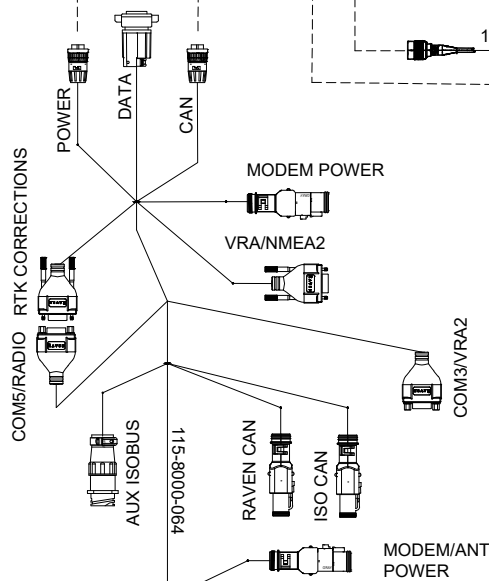

KIT, INSTALL, VIPER4(+)/CR12,
SMART ANTENNA, SBAS-GS/RTK
117-2300-003/117-2300-004/
117-8000-240/117-8000-263

KIT, JOHN DEERE AUTOTRAC READY
7000/8000 SERIES, SBGUIDANCE, W/ IBBC
117-8000-171

SHEET 1 OF 3

KIT, INSTALL, VIPER4(+)/CR12, INTERNAL GPS, SLINGSHOT
117-8000-241/-244

KIT, JOHN DEERE AUTOTRAC READY
7000/8000 SERIES, SBGUIDANCE, W/ IBBC
117-8000-171

SHEET 2 OF 3

RELEASED DATE	ECO #	REV.	DRAWING NO.
11/2/20	36260	A	054-8000-171

SYSTEM DRAWING, JOHN DEERE AUTOTRAC READY 7000/8000 SERIES, SBGUIDANCE, W/ IBBC, INTERNAL GPS, RADIO

KIT, CONSOLE, VIPER 4+ SBG, RADIO
117-8000-270/-272/-274/-276

KIT, RADIO ANTENNA
117-8000-313

KIT, INSTALL, VIPER4(+)/CR12, INTERNAL GPS, RADIO
117-8000-236/-243