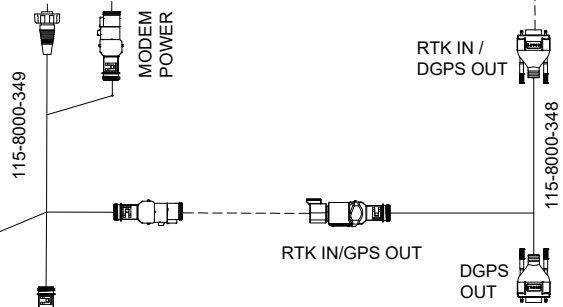

SYSTEM DRAWING, JOHN DEERE AUTOTRAC READY 7000/8000 SERIES, SBGUIDANCE, W/ IBBC, EXTERNAL GPS

KIT, CONSOLE, VIPER4+ SBG, W/O GPS, W/O MODEM
117-8000-287/-288

KIT, 500S, SBAS
117-2000-020
KIT, 700S, SBAS/GS/RTK
117-2000-030 THRU -034

KIT, INSTALL, VIPER4(+)/CR12,
SMART ANTENNA, SBAS-GS/RTK
117-2300-003/117-2300-004/
117-8000-240/117-8000-263

KIT, JOHN DEERE AUTOTRAC READY
7000/8000 SERIES, SBGUIDANCE, W/ IBBC
117-8000-171

SHEET 1 OF 3