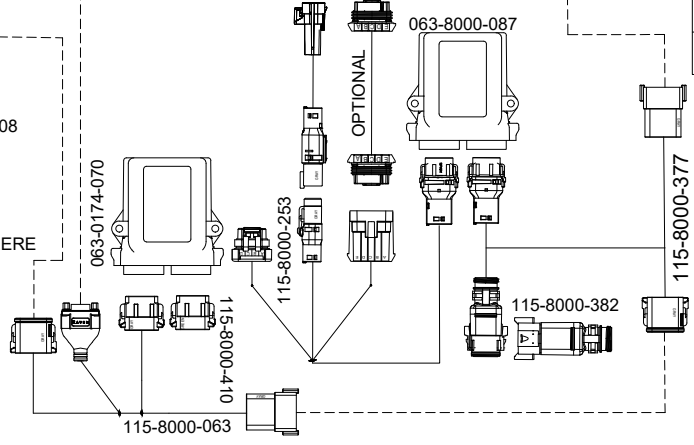

KIT, INSTALL, VIPER4(+)/CR12,
SMART ANTENNA, SBAS-GS/RTK
117-2300-003/117-2300-004/
117-8000-240/117-8000-263

KIT, JOHN DEERE AUTOTRAC READY
7000/8000 SERIES, SBGUIDANCE, W/ IBBC
117-8000-171

SHEET 1 OF 3

RELEASED DATE	ECO #	REV.	DRAWING NO.
11/2/20	36260	A	054-8000-171

SYSTEM DRAWING, JOHN DEERE AUTOTRAC READY 7000/8000 SERIES, SBGUIDANCE, W/ IBBC, INTERNAL GPS, SLINGSHOT

KIT, CONSOLE, VIPER 4+SBG, SLINGSHOT
117-8000-271/-273/-275/-277

KIT, INSTALL, VIPER4(+)/CR12, INTERNAL GPS, SLINGSHOT
117-8000-241/-244

KIT, JOHN DEERE AUTOTRAC READY
7000/8000 SERIES, SBGUIDANCE, W/ IBBC
117-8000-171

SHEET 2 OF 3

RELEASED DATE	ECO #	REV.	DRAWING NO.
11/2/20	36260	A	054-8000-171

SYSTEM DRAWING, JOHN DEERE AUTOTRAC READY 7000/8000 SERIES, SBGUIDANCE, W/ IBBC, INTERNAL GPS, RADIO

KIT, CONSOLE, VIPER 4+ SBG, RADIO
117-8000-270/-272/-274/-276

KIT, RADIO ANTENNA
117-8000-313

KIT, INSTALL, VIPER4(+)/CR12, INTERNAL GPS, RADIO
117-8000-236/-243