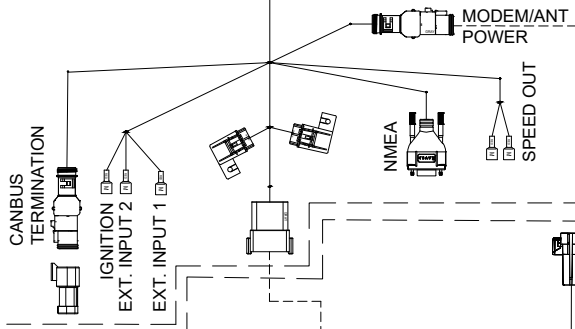

SYSTEM DRAWING, JOHN DEERE AUTOTRAC READY 7000/8000 SERIES, SBGUIDANCE, W/ IBBC, EXTERNAL GPS

KIT, CONSOLE, VIPER4+ SBG, W/O GPS, W/O MODEM
117-8000-287/-288

KIT, 500S, SBAS
117-2000-020
KIT, 700S, SBAS/GS/RTK
117-2000-030 THRU -034

KIT, INSTALL, VIPER4(+)/CR12,
SMART ANTENNA, SBAS-GS/RTK
117-2300-003/117-2300-004/
117-8000-240/117-8000-263

KIT, JOHN DEERE AUTOTRAC READY
7000/8000 SERIES, SBGUIDANCE, W/ IBBC
117-8000-171

SHEET 1 OF 3

RELEASED DATE	ECO #	REV.	DRAWING NO.
11/2/20	36260	A	054-8000-171

SYSTEM DRAWING, JOHN DEERE AUTOTRAC READY 7000/8000 SERIES, SBGUIDANCE, W/ IBBC, INTERNAL GPS, SLINGSHOT

KIT, CONSOLE, VIPER 4+SBG, SLINGSHOT
117-8000-271/-273/-275/-277

KIT, INSTALL, VIPER4(+)/CR12, INTERNAL GPS, SLINGSHOT
117-8000-241/-244

KIT, JOHN DEERE AUTOTRAC READY
7000/8000 SERIES, SBGUIDANCE, W/ IBBC
117-8000-171

SHEET 2 OF 3

RELEASED DATE	ECO #	REV.	DRAWING NO.
11/2/20	36260	A	054-8000-171