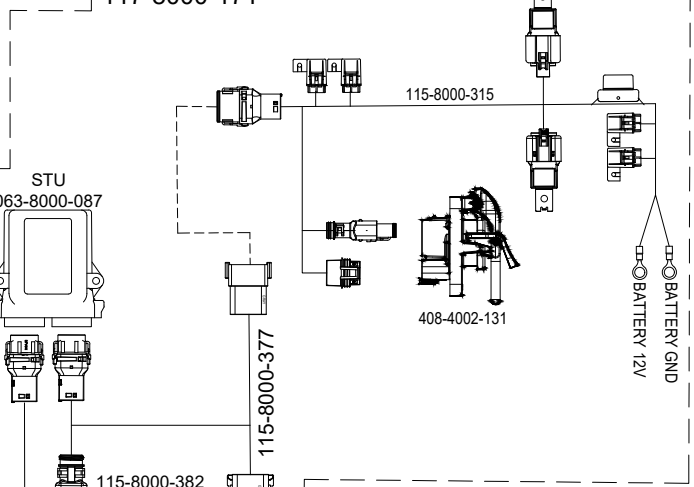

SYSTEM DRAWING, JOHN DEERE AUTOTRAC READY 7000/8000 SERIES, SBGUIDANCE, W/ IBBC, EXTERNAL GPS

KIT, CONSOLE, VIPER4+ SBG, W/O GPS, W/O MODEM
117-8000-287/-288

KIT, 500S, SBAS
117-2000-020
KIT, 700S, SBAS/GS/RTK
117-2000-030 THRU -034

KIT, INSTALL, VIPER4(+)/CR12,
SMART ANTENNA, SBAS-GS/RTK
117-2300-003/117-2300-004/
117-8000-240/117-8000-263

KIT, JOHN DEERE AUTOTRAC READY
7000/8000 SERIES, SBGUIDANCE, W/ IBBC
117-8000-171

SHEET 1 OF 3

RELEASED DATE	ECO #	REV.	DRAWING NO.
11/2/20	36260	A	054-8000-171

SYSTEM DRAWING, JOHN DEERE AUTOTRAC READY 7000/8000 SERIES, SBGUIDANCE, W/ IBBC, INTERNAL GPS, SLINGSHOT

KIT, CONSOLE, VIPER 4+SBG, SLINGSHOT
117-8000-271/-273/-275/-277

KIT, INSTALL, VIPER4(+)/CR12, INTERNAL GPS, SLINGSHOT
117-8000-241/-244

KIT, JOHN DEERE AUTOTRAC READY
7000/8000 SERIES, SBGUIDANCE, W/ IBBC
117-8000-171

SHEET 2 OF 3

RELEASED DATE	ECO #	REV.	DRAWING NO.
11/2/20	36260	A	054-8000-171