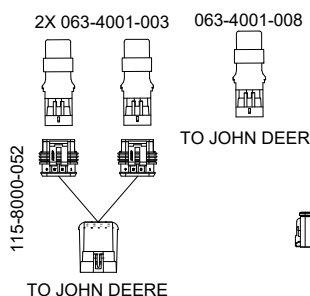

KIT, INSTALL, VIPER4(+)/CR12,
SMART ANTENNA, SBAS-GS/RTK
117-2300-003/117-2300-004/
117-8000-240/117-8000-263

KIT, JOHN DEERE AUTOTRAC READY
7000/8000 SERIES, SBGUIDANCE, W/ IBBC
117-8000-171

SHEET 1 OF 3

RELEASED DATE	ECO #	REV.	DRAWING NO.
11/2/20	36260	A	054-8000-171

SYSTEM DRAWING, JOHN DEERE AUTOTRAC READY 7000/8000 SERIES, SBGUIDANCE, W/ IBBC, INTERNAL GPS, SLINGSHOT

KIT, CONSOLE, VIPER 4+SBG, SLINGSHOT
117-8000-271/-273/-275/-277

KIT, INSTALL, VIPER4(+)/CR12, INTERNAL GPS, SLINGSHOT
117-8000-241/-244

KIT, JOHN DEERE AUTOTRAC READY
7000/8000 SERIES, SBGUIDANCE, W/ IBBC
117-8000-171

SHEET 2 OF 3

RELEASED DATE	ECO #	REV.	DRAWING NO.
11/2/20	36260	A	054-8000-171