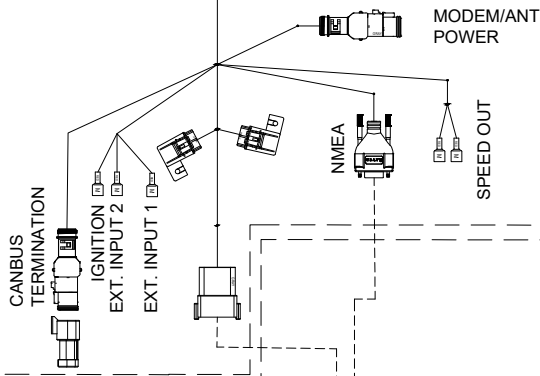

KIT, INSTALL, VIPER4(+)/CR12,
SMART ANTENNA, SBAS-GS/RTK
117-2300-003/117-2300-004/
117-8000-240/117-8000-263

KIT, JOHN DEERE AUTOTRAC READY
7000/8000 SERIES, SBGUIDANCE, W/ IBBC
117-8000-171

SHEET 1 OF 3

RELEASED DATE	ECO #	REV.	DRAWING NO.
11/2/20	36260	A	054-8000-171

SYSTEM DRAWING, JOHN DEERE AUTOTRAC READY 7000/8000 SERIES, SBGUIDANCE, W/ IBBC, INTERNAL GPS, SLINGSHOT

KIT, CONSOLE, VIPER 4+SBG, SLINGSHOT
117-8000-271/-273/-275/-277

KIT, INSTALL, VIPER4(+)/CR12, INTERNAL GPS, SLINGSHOT
117-8000-241/-244

KIT, JOHN DEERE AUTOTRAC READY
7000/8000 SERIES, SBGUIDANCE, W/ IBBC
117-8000-171

SHEET 2 OF 3

RELEASED DATE	ECO #	REV.	DRAWING NO.
11/2/20	36260	A	054-8000-171

SYSTEM DRAWING, JOHN DEERE AUTOTRAC READY 7000/8000 SERIES, SBGUIDANCE, W/ IBBC, INTERNAL GPS, RADIO

KIT, CONSOLE, VIPER 4+ SBG, RADIO
117-8000-270/-272/-274/-276

KIT, RADIO ANTENNA
117-8000-313

KIT, INSTALL, VIPER4(+)/CR12, INTERNAL GPS, RADIO
117-8000-236/-243