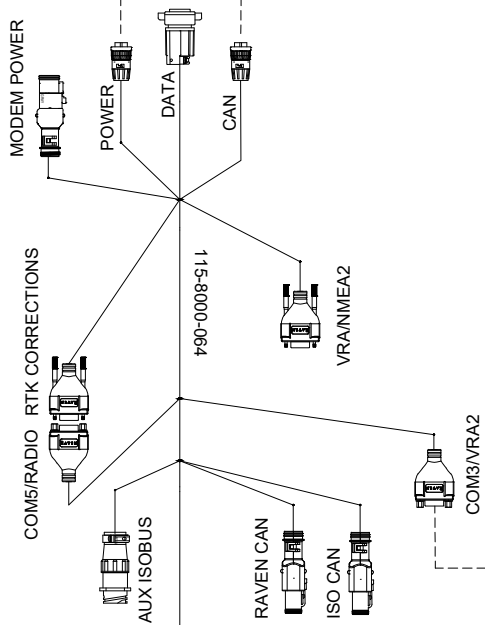

SYSTEM DRAWING, JOHN DEERE AUTOTRAC READY 7000/8000 SERIES, SBGUIDANCE, W/ IBBC, EXTERNAL GPS

KIT, CONSOLE, VIPER4+ SBG, W/O GPS, W/O MODEM
117-8000-287/-288

KIT, 500S, SBAS
117-2000-020
KIT, 700S, SBAS/GS/RTK
117-2000-030 THRU -034

KIT, INSTALL, VIPER4(+)/CR12,
SMART ANTENNA, SBAS-GS/RTK
117-2300-003/117-2300-004/
117-8000-240/117-8000-263

KIT, JOHN DEERE AUTOTRAC READY
7000/8000 SERIES, SBGUIDANCE, W/ IBBC
117-8000-171

SHEET 1 OF 3

RELEASED DATE	ECO #	REV.	DRAWING NO.
11/2/20	36260	A	054-8000-171

SYSTEM DRAWING, JOHN DEERE AUTOTRAC READY 7000/8000 SERIES, SBGUIDANCE, W/ IBBC, INTERNAL GPS, SLINGSHOT

KIT, CONSOLE, VIPER 4+SBG, SLINGSHOT
117-8000-271/-273/-275/-277

KIT, INSTALL, VIPER4(+)/CR12, INTERNAL GPS, SLINGSHOT
117-8000-241/-244

KIT, JOHN DEERE AUTOTRAC READY
7000/8000 SERIES, SBGUIDANCE, W/ IBBC
117-8000-171

SHEET 2 OF 3

RELEASED DATE	ECO #	REV.	DRAWING NO.
11/2/20	36260	A	054-8000-171