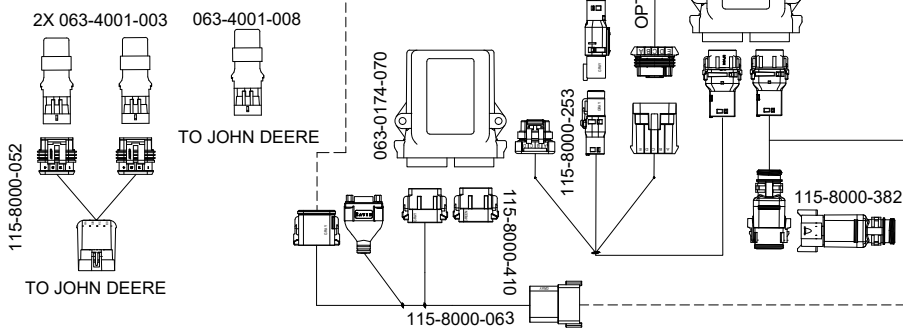

SYSTEM DRAWING, JOHN DEERE AUTOTRAC READY 7000/8000 SERIES, SBGUIDANCE, W/ IBBC, EXTERNAL GPS

KIT, CONSOLE, VIPER4+ SBG, W/O GPS, W/O MODEM
117-8000-287/-288

KIT, 500S, SBAS
117-2000-020
KIT, 700S, SBAS/GS/RTK
117-2000-030 THRU -034

KIT, INSTALL, VIPER4(+)/CR12,
SMART ANTENNA, SBAS-GS/RTK
117-2300-003/117-2300-004/
117-8000-240/117-8000-263

KIT, JOHN DEERE AUTOTRAC READY
7000/8000 SERIES, SBGUIDANCE, W/ IBBC
117-8000-171

SHEET 1 OF 3

RELEASED DATE	ECO #	REV.	DRAWING NO.
11/2/20	36260	A	054-8000-171

SYSTEM DRAWING, JOHN DEERE AUTOTRAC READY 7000/8000 SERIES, SBGUIDANCE, W/ IBBC, INTERNAL GPS, SLINGSHOT

KIT, CONSOLE, VIPER 4+SBG, SLINGSHOT
117-8000-271/-273/-275/-277