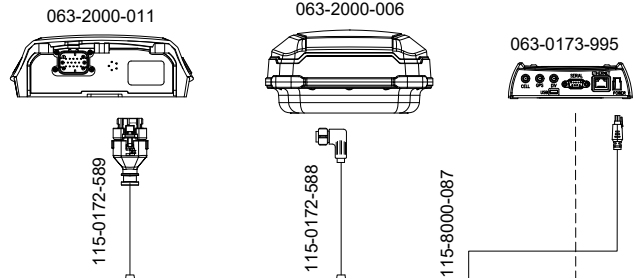

SYSTEM DRAWING, JOHN DEERE AUTOTRAC READY 7000/8000 SERIES, SBGUIDANCE, W/ IBBC, EXTERNAL GPS

KIT, CONSOLE, VIPER4+ SBG, W/O GPS, W/O MODEM
117-8000-287/-288

KIT, 500S, SBAS
117-2000-020
KIT, 700S, SBAS/GS/RTK
117-2000-030 THRU -034

KIT, INSTALL, VIPER4(+)/CR12,
SMART ANTENNA, SBAS-GS/RTK
117-2300-003/117-2300-004/
117-8000-240/117-8000-263

KIT, JOHN DEERE AUTOTRAC READY
7000/8000 SERIES, SBGUIDANCE, W/ IBBC
117-8000-171

SHEET 1 OF 3