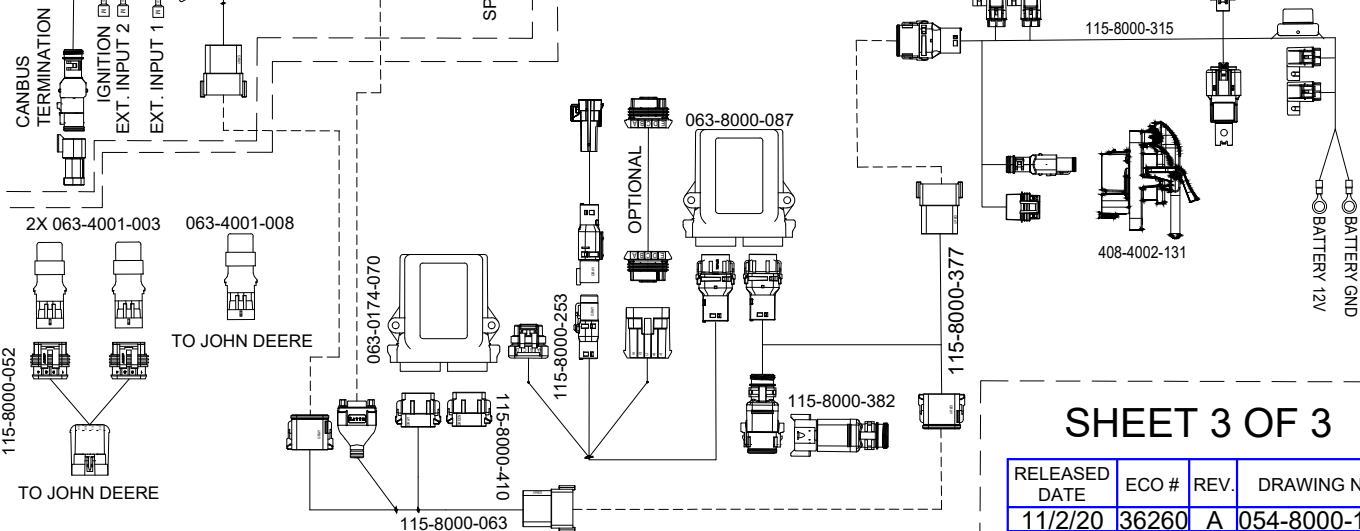

SYSTEM DRAWING, JOHN DEERE AUTOTRAC READY 7000/8000 SERIES, SBGUIDANCE, W/ IBBC, INTERNAL GPS, RADIO

KIT, CONSOLE, VIPER 4+ SBG, RADIO
117-8000-270/-272/-274/-276

KIT, RADIO ANTENNA
117-8000-313

KIT, INSTALL, VIPER4(+)/CR12, INTERNAL GPS, RADIO
117-8000-236/-243

KIT, JOHN DEERE AUTOTRAC READY
7000/8000 SERIES, SBGUIDANCE, W/ IBBC
117-8000-171

SHEET 3 OF 3

RELEASED DATE	ECO #	REV.	DRAWING NO.
11/2/20	36260	A	054-8000-171