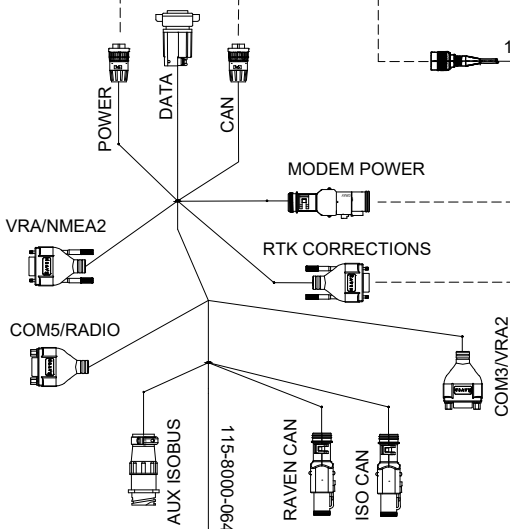

KIT, INSTALL, VIPER4(+)/CR12,
SMART ANTENNA, SBAS-GS/RTK
117-2300-003/117-2300-004/
117-8000-240/117-8000-263

KIT, JOHN DEERE AUTOTRAC READY
7000/8000 SERIES, SBGUIDANCE, W/ IBBC
117-8000-171

SHEET 1 OF 3

RELEASED DATE	ECO #	REV.	DRAWING NO.
11/2/20	36260	A	054-8000-171

SYSTEM DRAWING, JOHN DEERE AUTOTRAC READY 7000/8000 SERIES, SBGUIDANCE, W/ IBBC, INTERNAL GPS, SLINGSHOT

KIT, CONSOLE, VIPER 4+SBG, SLINGSHOT
117-8000-271/-273/-275/-277

KIT, INSTALL, VIPER4(+)/CR12, INTERNAL GPS, SLINGSHOT
117-8000-241/-244

KIT, JOHN DEERE AUTOTRAC READY
7000/8000 SERIES, SBGUIDANCE, W/ IBBC
117-8000-171

SHEET 2 OF 3

RELEASED DATE	ECO #	REV.	DRAWING NO.
11/2/20	36260	A	054-8000-171