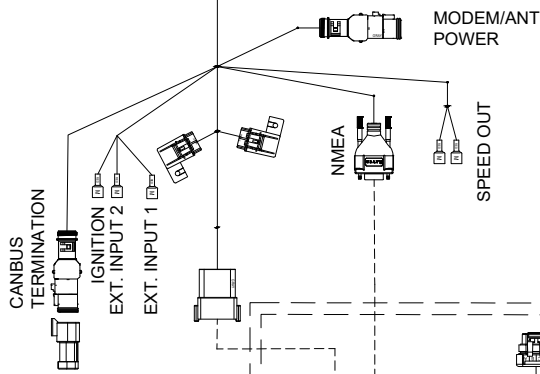

KIT, INSTALL, VIPER4(+)/CR12,
SMART ANTENNA, SBAS-GS/RTK
117-2300-003/117-2300-004/
117-8000-240/117-8000-263

KIT, JOHN DEERE AUTOTRAC READY
6000 SERIES, SBGUIDANCE, W/O IBBC
117-8000-156

SHEET 1 OF 3

RELEASED DATE	ECO #	REV.	DRAWING NO.
11/2/20	36260	A	054-8000-156

SYSTEM DRAWING, JOHN DEERE AUTOTRAC READY 6000 SERIES, SBGUIDANCE, W/O IBBC, INTERNAL GPS, SLINGSHOT

KIT, CONSOLE, VIPER 4+SBG, SLINGSHOT
117-8000-271/-273/-275/-277

KIT, INSTALL, VIPER4(+)/CR12, INTERNAL GPS, SLINGSHOT
117-8000-241/-244

KIT, JOHN DEERE AUTOTRAC READY 6000 SERIES, SBGUIDANCE, W/O IBBC
117-8000-156

SHEET 2 OF 3

RELEASED DATE	ECO #	REV.	DRAWING NO.
11/2/20	36260	A	054-8000-156

SYSTEM DRAWING, JOHN DEERE AUTOTRAC READY 6000 SERIES, SBGUIDANCE, W/O IBBC, INTERNAL GPS, RADIO