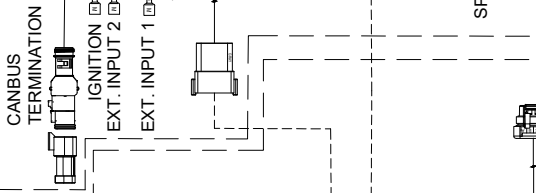

KIT, CONSOLE, VIPER 4+ SBG, RADIO
117-8000-270/-272/-274/-276

KIT, RADIO ANTENNA
117-8000-313

115-8000-004

115-8000-106

121-8000-008

KIT, INSTALL, VIPER4(+)/CR12, INTERNAL GPS, RADIO
117-8000-236/-243

KIT, JOHN DEERE AUTOTRAC READY 6000 SERIES, SBGUIDANCE, W/O IBBC
117-8000-156