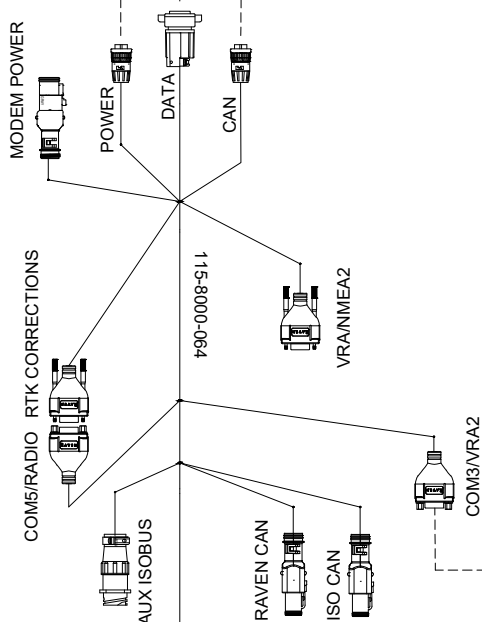

SYSTEM DRAWING, JOHN DEERE AUTOTRAC READY 6000 SERIES, SBGUIDANCE, W/O IBBC, EXTERNAL GPS

KIT, CONSOLE, VIPER4+ SBG, W/O GPS, W/O MODEM
117-8000-287/-288

KIT, 500S, SBAS
117-2000-020
KIT, 700S, SBAS/GS/RTK
117-2000-030 THRU -034

KIT, INSTALL, VIPER4(+)/CR12,
SMART ANTENNA, SBAS-GS/RTK
117-2300-003/117-2300-004/
117-8000-240/117-8000-263

KIT, JOHN DEERE AUTOTRAC READY
6000 SERIES, SBGUIDANCE, W/O IBBC
117-8000-156

SHEET 1 OF 3

RELEASED DATE	ECO #	REV.	DRAWING NO.
11/2/20	36260	A	054-8000-156

SYSTEM DRAWING, JOHN DEERE AUTOTRAC READY 6000 SERIES, SBGUIDANCE, W/O IBBC, INTERNAL GPS, SLINGSHOT

KIT, CONSOLE, VIPER 4+SBG, SLINGSHOT
117-8000-271/-273/-275/-277

KIT, INSTALL, VIPER4(+)/CR12, INTERNAL GPS, SLINGSHOT
117-8000-241/-244

KIT, CONSOLE, VIPER 4+ SBG, RADIO
117-8000-270/-272/-274/-276

KIT, RADIO ANTENNA
117-8000-313

115-8000-004

115-8000-106

121-8000-008

KIT, INSTALL, VIPER4(+)/CR12, INTERNAL GPS, RADIO
117-8000-236/-243

KIT, JOHN DEERE AUTOTRAC READY 6000 SERIES, SBGUIDANCE, W/O IBBC
117-8000-156