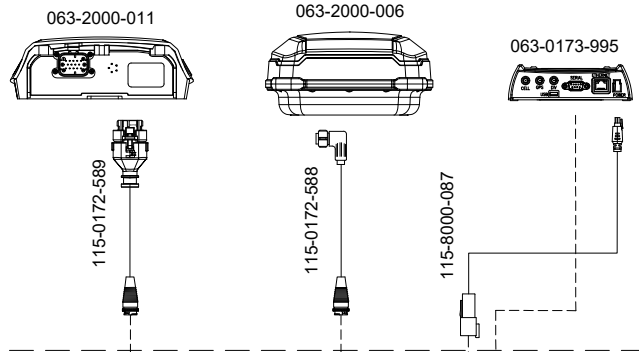

KIT, INSTALL, VIPER4(+)/CR12,
SMART ANTENNA, SBAS-GS/RTK
117-2300-003/117-2300-004/
117-8000-240/117-8000-263

KIT, JOHN DEERE AUTOTRAC READY
6000 SERIES, SBGUIDANCE, W/O IBBC
117-8000-156

SHEET 1 OF 3

RELEASED DATE	ECO #	REV.	DRAWING NO.
11/2/20	36260	A	054-8000-156

SYSTEM DRAWING, JOHN DEERE AUTOTRAC READY 6000 SERIES, SBGUIDANCE, W/O IBBC, INTERNAL GPS, SLINGSHOT

KIT, CONSOLE, VIPER 4+SBG, SLINGSHOT
117-8000-271/-273/-275/-277

KIT, INSTALL, VIPER4(+)/CR12, INTERNAL GPS, SLINGSHOT
117-8000-241/-244