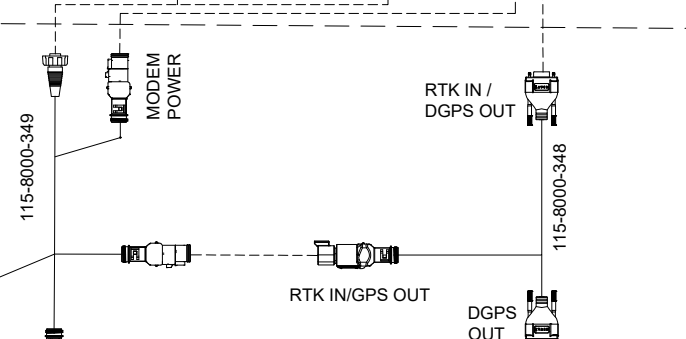

SYSTEM DRAWING, JOHN DEERE AUTOTRAC READY 6000 SERIES, SBGUIDANCE, W/O IBBC, EXTERNAL GPS

KIT, CONSOLE, VIPER4+ SBG, W/O GPS, W/O MODEM
117-8000-287/-288

KIT, 500S, SBAS
117-2000-020
KIT, 700S, SBAS/GS/RTK
117-2000-030 THRU -034

KIT, INSTALL, VIPER4(+)/CR12,
SMART ANTENNA, SBAS-GS/RTK
117-2300-003/117-2300-004/
117-8000-240/117-8000-263

KIT, JOHN DEERE AUTOTRAC READY
6000 SERIES, SBGUIDANCE, W/O IBBC
117-8000-156

SHEET 1 OF 3

RELEASED DATE	ECO #	REV.	DRAWING NO.
11/2/20	36260	A	054-8000-156

SYSTEM DRAWING, JOHN DEERE AUTOTRAC READY 6000 SERIES, SBGUIDANCE, W/O IBBC, INTERNAL GPS, SLINGSHOT

KIT, CONSOLE, VIPER 4+SBG, SLINGSHOT
117-8000-271/-273/-275/-277

KIT, INSTALL, VIPER4(+)/CR12, INTERNAL GPS, SLINGSHOT
117-8000-241/-244