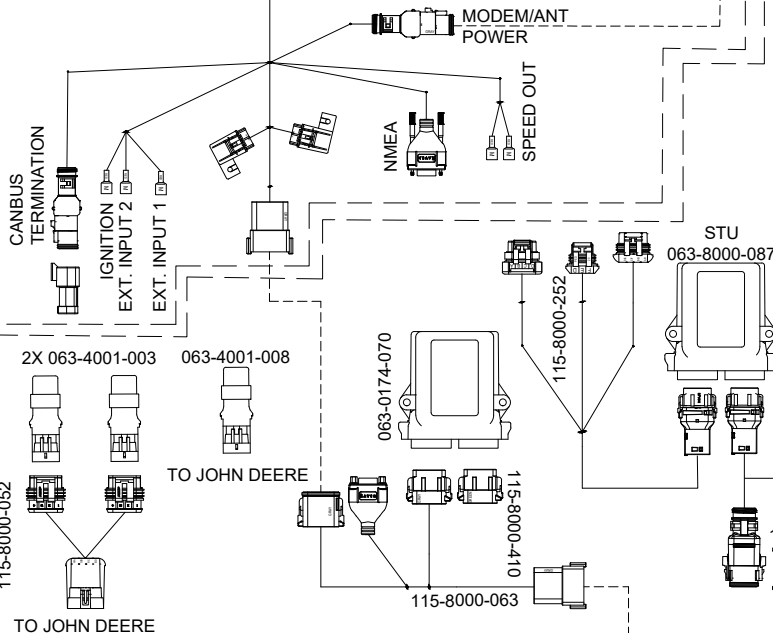

SYSTEM DRAWING, JOHN DEERE AUTOTRAC READY 6000 SERIES, SBGUIDANCE, W/O IBBC, EXTERNAL GPS

KIT, CONSOLE, VIPER4+ SBG, W/O GPS, W/O MODEM
117-8000-287/-288

KIT, 500S, SBAS
117-2000-020
KIT, 700S, SBAS/GS/RTK
117-2000-030 THRU -034

KIT, INSTALL, VIPER4(+)/CR12,
SMART ANTENNA, SBAS-GS/RTK
117-2300-003/117-2300-004/
117-8000-240/117-8000-263

KIT, JOHN DEERE AUTOTRAC READY
6000 SERIES, SBGUIDANCE, W/O IBBC
117-8000-156

SHEET 1 OF 3

RELEASED DATE	ECO #	REV.	DRAWING NO.
11/2/20	36260	A	054-8000-156

SYSTEM DRAWING, JOHN DEERE AUTOTRAC READY 6000 SERIES, SBGUIDANCE, W/O IBBC, INTERNAL GPS, SLINGSHOT

KIT, CONSOLE, VIPER 4+SBG, SLINGSHOT
117-8000-271/-273/-275/-277

KIT, INSTALL, VIPER4(+)/CR12, INTERNAL GPS, SLINGSHOT
117-8000-241/-244

KIT, JOHN DEERE AUTOTRAC READY 6000 SERIES, SBGUIDANCE, W/O IBBC
117-8000-156

SHEET 2 OF 3

RELEASED DATE	ECO #	REV.	DRAWING NO.
11/2/20	36260	A	054-8000-156

SYSTEM DRAWING, JOHN DEERE AUTOTRAC READY 6000 SERIES, SBGUIDANCE, W/O IBBC, INTERNAL GPS, RADIO