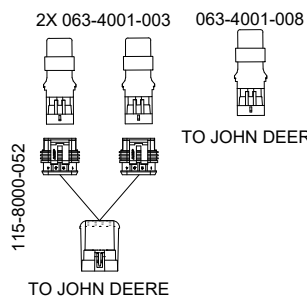

KIT, INSTALL, VIPER4(+)/CR12,
SMART ANTENNA, SBAS-GS/RTK
117-2300-003/117-2300-004/
117-8000-240/117-8000-263

KIT, JOHN DEERE AUTOTRAC READY
6000 SERIES, SBGUIDANCE, W/O IBBC
117-8000-156

SHEET 1 OF 3

RELEASED DATE	ECO #	REV.	DRAWING NO.
11/2/20	36260	A	054-8000-156

SYSTEM DRAWING, JOHN DEERE AUTOTRAC READY 6000 SERIES, SBGUIDANCE, W/O IBBC, INTERNAL GPS, SLINGSHOT

KIT, CONSOLE, VIPER 4+SBG, SLINGSHOT
117-8000-271/-273/-275/-277

KIT, INSTALL, VIPER4(+)/CR12, INTERNAL GPS, SLINGSHOT
117-8000-241/-244

KIT, JOHN DEERE AUTOTRAC READY 6000 SERIES, SBGUIDANCE, W/O IBBC
117-8000-156

SHEET 2 OF 3

RELEASED DATE	ECO #	REV.	DRAWING NO.
11/2/20	36260	A	054-8000-156

SYSTEM DRAWING, JOHN DEERE AUTOTRAC READY 6000 SERIES, SBGUIDANCE, W/O IBBC, INTERNAL GPS, RADIO

KIT, CONSOLE, VIPER 4+ SBG, RADIO
117-8000-270/-272/-274/-276

KIT, RADIO ANTENNA
117-8000-313

115-8000-004

115-8000-106

121-8000-008

KIT, INSTALL, VIPER4(+)/CR12, INTERNAL GPS, RADIO
117-8000-236/-243

KIT, JOHN DEERE AUTOTRAC READY 6000 SERIES, SBGUIDANCE, W/O IBBC
117-8000-156