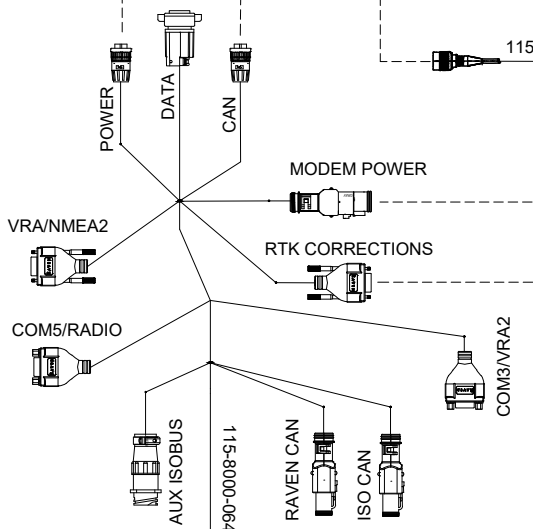

KIT, INSTALL, VIPER4(+)/CR12,
SMART ANTENNA, SBAS-GS/RTK
117-2300-003/117-2300-004/
117-8000-240/117-8000-263

KIT, JOHN DEERE AUTOTRAC READY
6000 SERIES, SBGUIDANCE, W/O IBBC
117-8000-156

SHEET 1 OF 3

RELEASED DATE	ECO #	REV.	DRAWING NO.
11/2/20	36260	A	054-8000-156

SYSTEM DRAWING, JOHN DEERE AUTOTRAC READY 6000 SERIES, SBGUIDANCE, W/O IBBC, INTERNAL GPS, SLINGSHOT

KIT, CONSOLE, VIPER 4+SBG, SLINGSHOT
117-8000-271/-273/-275/-277

KIT, INSTALL, VIPER4(+)/CR12, INTERNAL GPS, SLINGSHOT
117-8000-241/-244