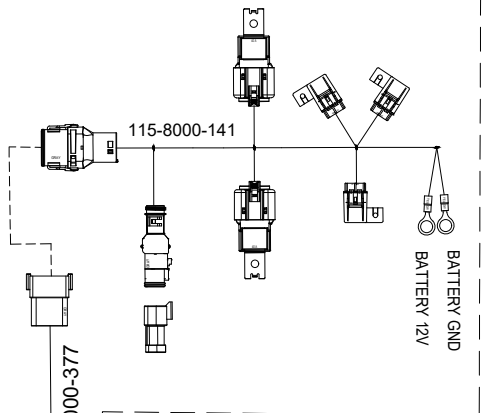

KIT, INSTALL, VIPER4(+)/CR12,
SMART ANTENNA, SBAS-GS/RTK
117-2300-003/117-2300-004/
117-8000-240/117-8000-263

KIT, JOHN DEERE AUTOTRAC READY
6000 SERIES, SBGUIDANCE, W/O IBBC
117-8000-156

SHEET 1 OF 3

RELEASED DATE	ECO #	REV.	DRAWING NO.
11/2/20	36260	A	054-8000-156

SYSTEM DRAWING, JOHN DEERE AUTOTRAC READY 6000 SERIES, SBGUIDANCE, W/O IBBC, INTERNAL GPS, SLINGSHOT

KIT, CONSOLE, VIPER 4+SBG, SLINGSHOT
117-8000-271/-273/-275/-277

KIT, INSTALL, VIPER4(+)/CR12, INTERNAL GPS, SLINGSHOT
117-8000-241/-244

KIT, JOHN DEERE AUTOTRAC READY 6000 SERIES, SBGUIDANCE, W/O IBBC
117-8000-156

SHEET 2 OF 3

RELEASED DATE	ECO #	REV.	DRAWING NO.
11/2/20	36260	A	054-8000-156

SYSTEM DRAWING, JOHN DEERE AUTOTRAC READY 6000 SERIES, SBGUIDANCE, W/O IBBC, INTERNAL GPS, RADIO

KIT, CONSOLE, VIPER 4+ SBG, RADIO
117-8000-270/-272/-274/-276

KIT, RADIO ANTENNA
117-8000-313

115-8000-004

115-8000-106

121-8000-008

KIT, INSTALL, VIPER4(+)/CR12, INTERNAL GPS, RADIO
117-8000-236/-243

KIT, JOHN DEERE AUTOTRAC READY 6000 SERIES, SBGUIDANCE, W/O IBBC
117-8000-156