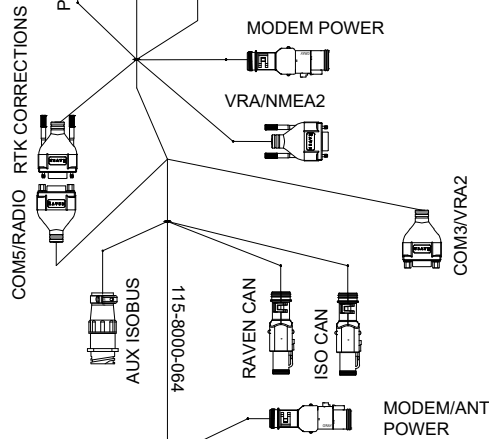

KIT, CONSOLE, VIPER 4+ SBG, RADIO
117-8000-270/-272/-274/-276

KIT, RADIO ANTENNA
117-8000-313

115-8000-004

115-8000-106

121-8000-008

KIT, INSTALL, VIPER4(+)/CR12, INTERNAL GPS, RADIO
117-8000-236/-243

KIT, JOHN DEERE AUTOTRAC READY 6000 SERIES, SBGUIDANCE, W/O IBBC
117-8000-156