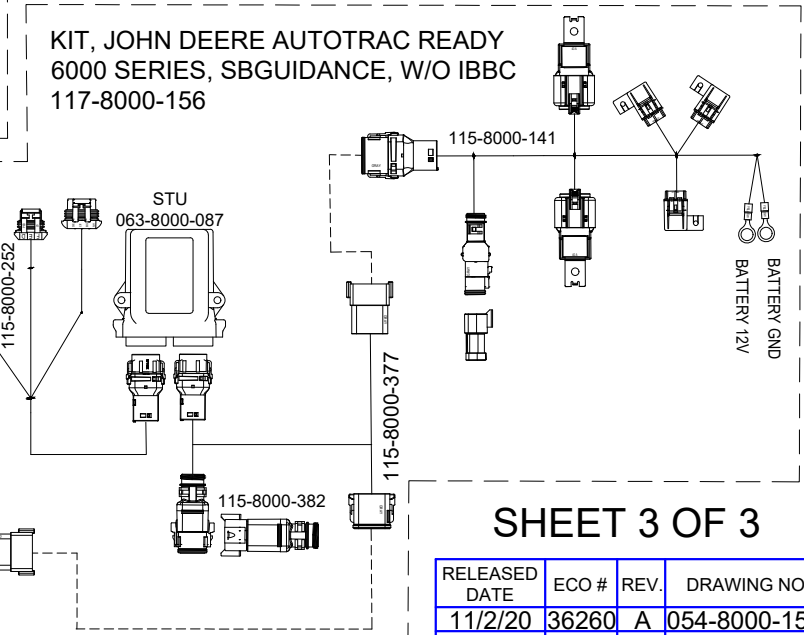

KIT, INSTALL, VIPER4(+)/CR12,
SMART ANTENNA, SBAS-GS/RTK
117-2300-003/117-2300-004/
117-8000-240/117-8000-263

KIT, JOHN DEERE AUTOTRAC READY
6000 SERIES, SBGUIDANCE, W/O IBBC
117-8000-156

SHEET 1 OF 3

RELEASED DATE	ECO #	REV.	DRAWING NO.
11/2/20	36260	A	054-8000-156

KIT, JOHN DEERE AUTOTRAC READY 6000 SERIES, SBGUIDANCE, W/O IBBC
117-8000-156

SHEET 2 OF 3

RELEASED DATE	ECO #	REV.	DRAWING NO.
11/2/20	36260	A	054-8000-156

SYSTEM DRAWING, JOHN DEERE AUTOTRAC READY 6000 SERIES, SBGUIDANCE, W/O IBBC, INTERNAL GPS, RADIO

KIT, CONSOLE, VIPER 4+ SBG, RADIO
117-8000-270/-272/-274/-276

KIT, RADIO ANTENNA
117-8000-313

115-8000-004

115-8000-106

121-8000-008

KIT, INSTALL, VIPER4(+)/CR12, INTERNAL GPS, RADIO
117-8000-236/-243

KIT, JOHN DEERE AUTOTRAC READY 6000 SERIES, SBGUIDANCE, W/O IBBC
117-8000-156

SHEET 3 OF 3

RELEASED DATE	ECO #	REV.	DRAWING NO.
11/2/20	36260	A	054-8000-156