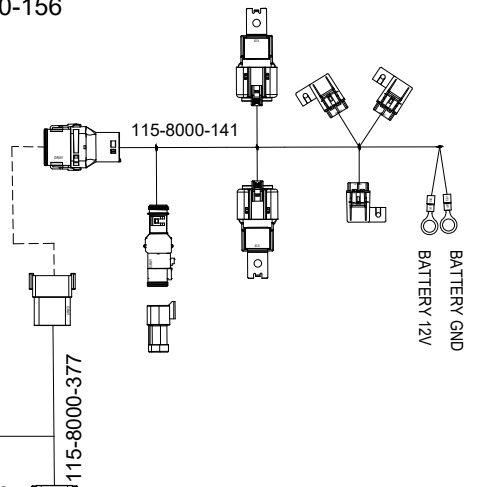

SYSTEM DRAWING, JOHN DEERE AUTOTRAC READY 6000 SERIES, SBGUIDANCE, W/O IBBC, EXTERNAL GPS

KIT, CONSOLE, VIPER4+ SBG, W/O GPS, W/O MODEM
117-8000-287/-288

KIT, 500S, SBAS
117-2000-020
KIT, 700S, SBAS/GS/RTK
117-2000-030 THRU -034

KIT, INSTALL, VIPER4(+)/CR12,
SMART ANTENNA, SBAS-GS/RTK
117-2300-003/117-2300-004/
117-8000-240/117-8000-263

KIT, JOHN DEERE AUTOTRAC READY
6000 SERIES, SBGUIDANCE, W/O IBBC
117-8000-156

SHEET 1 OF 3

RELEASED DATE	ECO #	REV.	DRAWING NO.
11/2/20	36260	A	054-8000-156

SYSTEM DRAWING, JOHN DEERE AUTOTRAC READY 6000 SERIES, SBGUIDANCE, W/O IBBC, INTERNAL GPS, SLINGSHOT

KIT, CONSOLE, VIPER 4+SBG, SLINGSHOT
117-8000-271/-273/-275/-277

KIT, INSTALL, VIPER4(+)/CR12, INTERNAL GPS, SLINGSHOT
117-8000-241/-244

KIT, JOHN DEERE AUTOTRAC READY 6000 SERIES, SBGUIDANCE, W/O IBBC
117-8000-156

SHEET 2 OF 3

RELEASED DATE	ECO #	REV.	DRAWING NO.
11/2/20	36260	A	054-8000-156

SYSTEM DRAWING, JOHN DEERE AUTOTRAC READY 6000 SERIES, SBGUIDANCE, W/O IBBC, INTERNAL GPS, RADIO