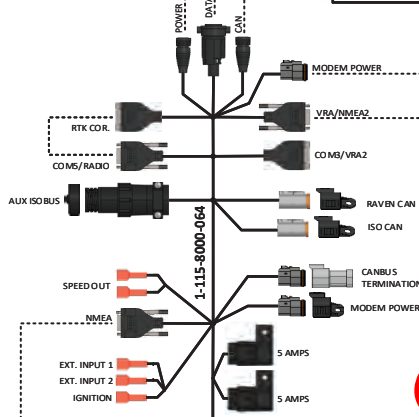

SYSTEM DRAWING, TRACTOR SPECIFIC INSTALLATION, GENERIC TRACTOR, OC,
SBGUIDANCE, INTERNAL GPS, SLINGSHOT

1-063-2000-005

1-063-0173-995

1-121-8000-025

1-063-8000-015

1-121-8000-025

1-117-8000-241/-244
KIT, INSTALL, VIPER 4(+)/CR12, INTERNAL GPS, SLINGSHOT

1-115-8000-004

1-117-8000-410 thru -413
KIT, TRACTOR, GENERIC, SBGUIDANCE

1-117-8000-511
KIT, TRACTOR, GENERIC, SBGUIDANCE

1-115-8000-410

1-063-0174-070

1-115-8000-377

1-115-8000-382

1-063-8000-087