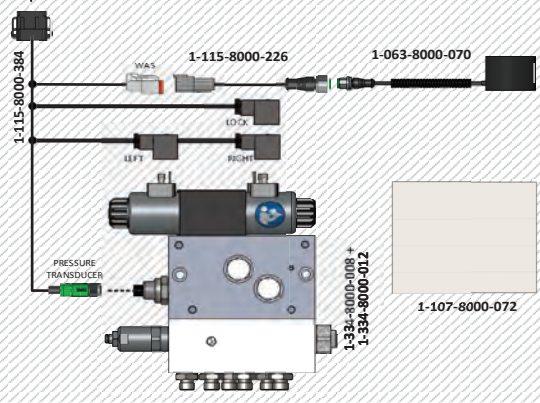

1-063-8000-015

1-121-8000-025

1-117-2300-003/1-117-8000-263
KIT, INSTALL, VIPER 4(+)/CR12, 5005/6005, SBAS-GS
1-117-2300-004/1-117-8000-240
KIT, INSTALL, VIPER 4(+)/CR12, 5005/6005 RTK

1-117-8000-410 thru -413
KIT, TRACTOR, GENERIC, SBGUIDANCE

1-117-8000-510
KIT, GENERIC TRACTOR, OC, SBGUIDANCE

1-063-0174-070

1-063-8000-087

SUPERSEDED BY 054-8000-230

RELEASE DATE	ECO#	REV	DRAWING NO.
3/23/20	34707	A	054-8000-510
10/26/20	36253	B	054-8000-510

SYSTEM DRAWING, TRACTOR SPECIFIC INSTALLATION, GENERIC TRACTOR, OC,
SBGUIDANCE, INTERNAL GPS, SLINGSHOT