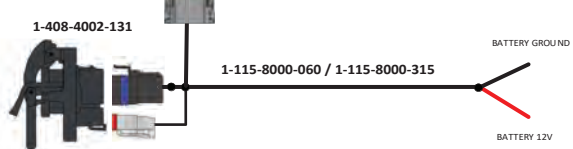

SUPERSEDED BY 054-8000-230

RELEASE DATE	ECO#	REV	DRAWING NO.
3/23/20	34707	A	054-8000-510
10/26/20	36253	B	054-8000-510