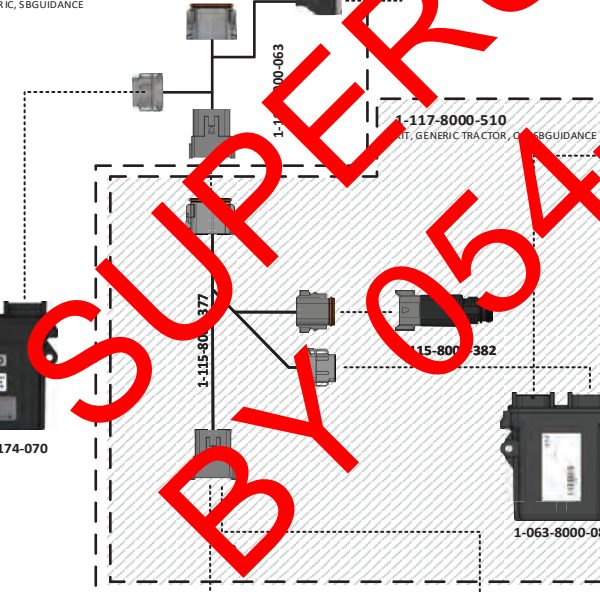

1-117-8000-410 thru -413

KIT, TRACTOR, GENERIC, SBGUIDANCE

1-115-8000-410

1-063-0174-070

1-117-8000-510

KIT, GENERIC TRACTOR, SBGUIDANCE

1-063-8000-087