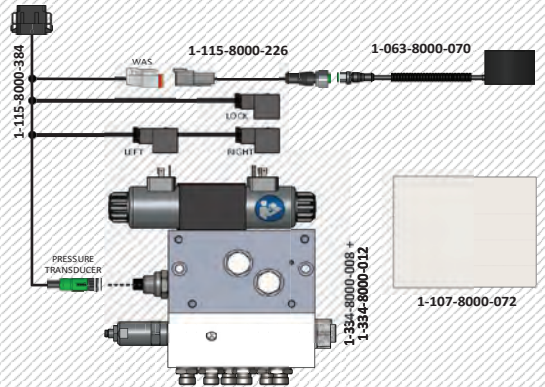

1-408-4002-131

1-115-8000-060 / 1-115-8000-315

SUPERSEDED BY 054-8000-230

RELEASE DATE	ECO#	REV.	DRAWING NO.
3/23/20	34707	A	054-8000-510
10/26/20	36253	B	054-8000-510