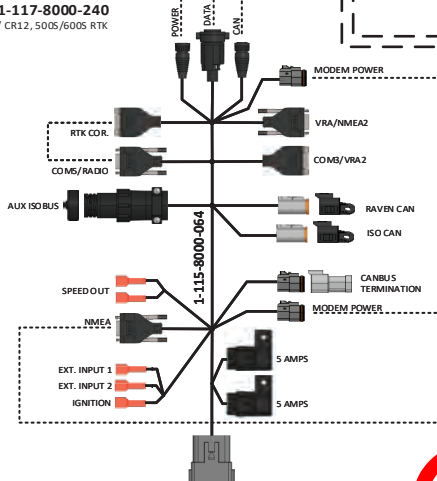

SYSTEM DRAWING, TRACTOR SPECIFIC INSTALLATION, GENERIC TRACTOR, OC, SBGUIDANCE, EXTERNAL GPS

1-117-8000-281 THRU -286
KIT, CONSOLE, VIPER 4+ SBG, W/6005

1-063-2000-001/002/-003

1-063-0173-995

1-121-8000-025

1-063-8000-015

1-121-8000-025

1-117-2300-003/1-117-8000-263
KIT, INSTALL, VIPER 4(+)/CR12, 5005/6005, SBAS-GS
1-117-2300-004/1-117-8000-240
KIT, INSTALL, VIPER 4(+)/CR12, 5005/6005 RTK

1-117-8000-410 thru -413
KIT, TRACTOR, GENERIC, SBGUIDANCE

1-117-8000-510
KIT, GENERIC TRACTOR, OC, SBGUIDANCE

1-063-0174-070

1-063-8000-087

SUPERSEDED BY 054-8000-230

RELEASE DATE	ECO#	REV	DRAWING NO.
3/23/20	34707	A	054-8000-510
10/26/20	36253	B	054-8000-510

SYSTEM DRAWING, TRACTOR SPECIFIC INSTALLATION, GENERIC TRACTOR, OC,
SBGUIDANCE, INTERNAL GPS, SLINGSHOT

1-115-8000-004

1-117-8000-410 thru -413
KIT, TRACTOR, GENERIC, SBGUIDANCE

1-117-8000-511
KIT, TRACTOR, GENERIC, SBGUIDANCE

1-115-8000-410

1-063-0174-070

1-115-8000-377

1-115-8000-382

1-063-8000-087