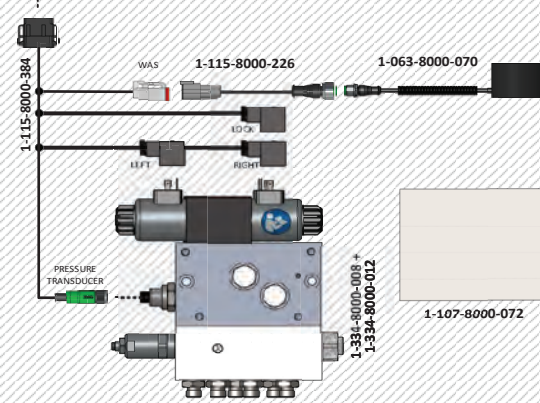

BATTERY GROUND

1-115-8000-141

1-408-4002-131

1-115-8000-060 / 1-115-8000-315

BATTERY GROUND

BATTERY 12V

BATTERY 12V

SUPERSEDED BY 054-8000-230

RELEASE DATE	ECO#	REV.	DRAWING NO.
3/23/20	34707	A	054-8000-510
10/26/20	36253	B	054-8000-510