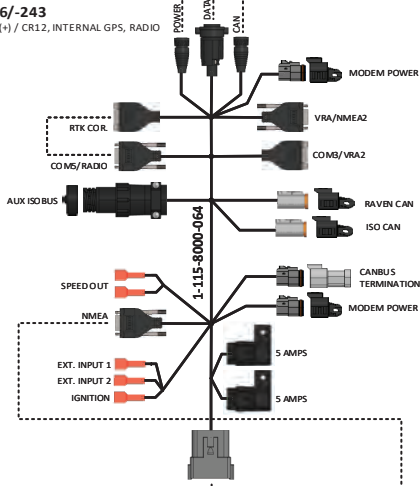

SYSTEM DRAWING, TRACTOR SPECIFIC INSTALLATION, GENERIC TRACTOR, OC,
SBGUIDANCE, INTERNAL GPS, RADIO

1-117-8000-271/-273/-275/-277
KIT, CONSOLE, VIPER 4+SBG, SLINGSHOT

1-063-8000-022/-026

1-063-2000-005

1-117-8000-236/-243