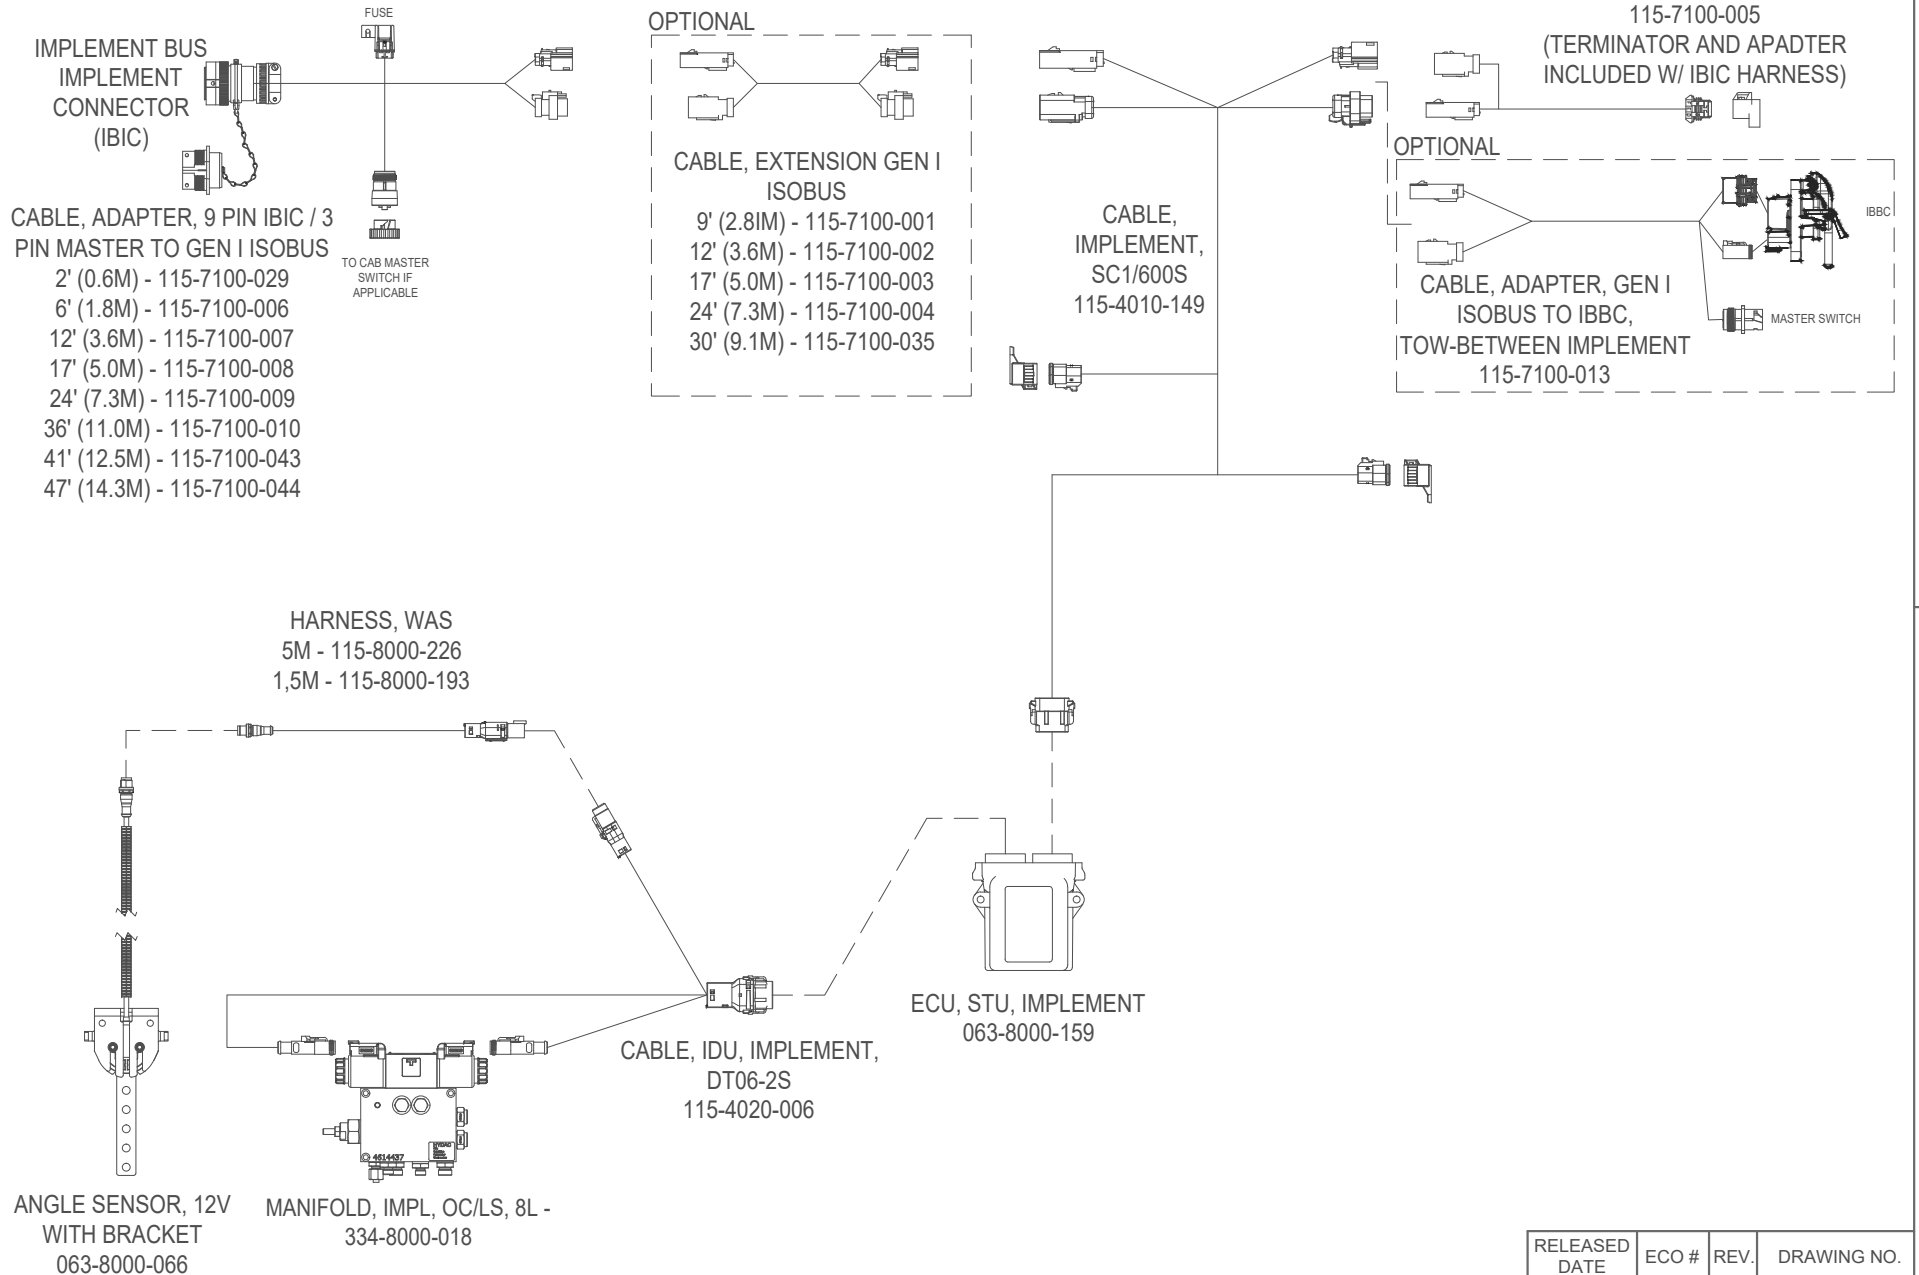

SYSTEM DRAWING, IMPLEMENT PLOUGH STEERING, SBGUIDANCE

GEN 1 ISOBUS CABLING - USE FOR SYSTEMS REQUIRING LESS THAN 25 AMP CURRENT DRAW

RELEASED DATE	ECO #	REV.	DRAWING NO.
5/2/22	41302	C	054-8000-478
2/22/24	48459	D	054-8000-478