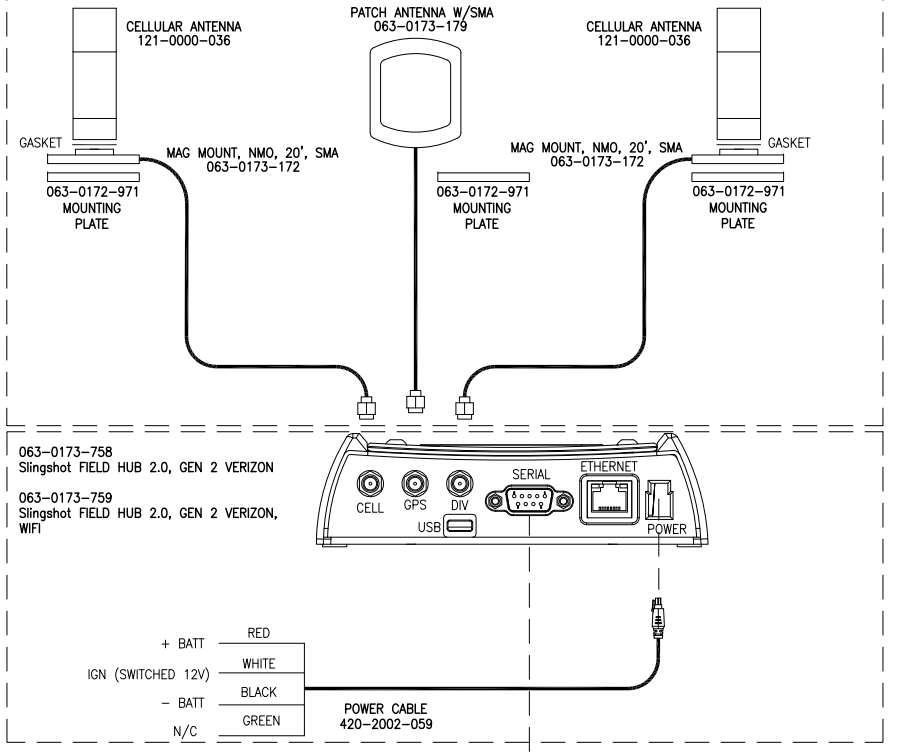

PHOENIX 200 TO 600S RTK CONVERSION

Slingshot FIELD HUB KIT, VERIZON: 117-0171-634
 Slingshot Wi-Fi FIELD HUB KIT, VERIZON: 117-0171-635

NOTE:
 THESE KITS INCLUDE ONLY
 ONE POWER CABLE

Slingshot ANTENNA KIT: 117-0171-652
 * THIS KIT INCLUDES A LOOSE
 420-2002-059

CABLE, ADAPTER, P200 TO 600S
 115-0172-303

CABLE, 15', MODEM TO RECEIVER
 115-0171-890

CABLE, 15', PHOENIX 200 RECEIVER
 115-0171-361

RELEASED DATE	ECO NO.	PROD. MGR.	SERV.	PROD. CHAMP.	ENG.	DRAFT.	REV.	DRAWING NO.
9/24/15	26571	JSS4	-	RHL	CRM	RRS	A	054-3600-016
1/19/16	27249				NAD2	RRS	B	054-3600-016