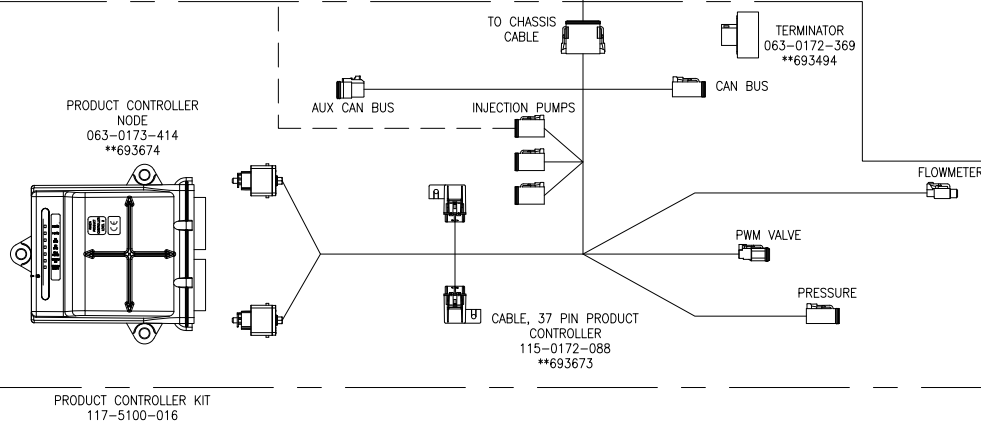

PUMP, SIDEKICK PRO, W/ CALIBRATOR 5-200 OZ/MIN 063-0173-589 **701459
OR
PUMP, SIDEKICK PRO, W/ CALIBRATOR 1-40 OZ/MIN 063-0173-590 (NOT SHOWN)