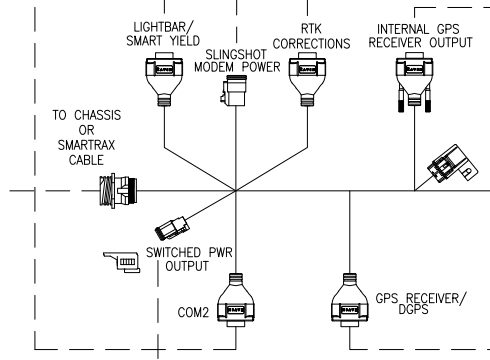

CABLE, CONSOLE, VIPER 4 GEN II
115-0172-183
**693797

*POWER ADAPTER 115-0171-773
INCLUDED BY HAGIE W/ LIGHTBAR OPTION
**693513

TERMINATOR 063-0172-369
**693494

TO FIELD COMPUTER
TO LIGHTBAR
TO SWITCHED POWER

HAGIE VALVE