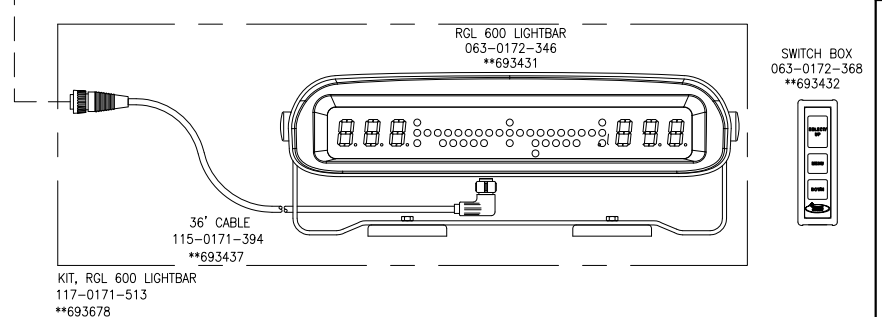

NOTES:

1. THE SOLE PURPOSE OF THIS DRAWING IS TO PROVIDE PROPER DOCUMENTATION FOR INSTALLATION PURPOSES ONLY AND DOES NOT NECESSARILY DEPICT ACCURATE KIT CONTENTS.
2. BATTERY POWER = CONNECT TO LIVE OR UNCLEAN SWITCHED POWER SOURCE.
3. SWITCHED POWER = CONNECT TO CLEAN SWITCHED POWER SOURCE.
4. ** INDICATES HAGIE PART NUMBER
5. SYSTEM WILL SUPPORT UP TO 3 SIDEKICK PRO INJECTION PUMPS

HAGIE MY2014 STS SYSTEM DRAWING – EPRO II

KIT, FIELD HUB, VERIZON CELLULAR
117-0171-304

*077-0180-030
VIPER PRO
WEATHER MODULE
SOFTWARE KEY
NEEDED
**693424

WATCHDOG
WEATHER STATION KIT
(OPTIONAL)
117-0171-138*
**693423

KIT, CAB CABLE, HAGIE STS
117-5100-016
**693672

INSIDE CAB

KIT, EPRO II
117-5010-001W
**693321

SMARTRAX KIT
117-0193-040
**693677

FIELD HUB POWER
115-0171-999

CABLE, CONSOLE, VIPER 4 GEN II
115-0172-183
**693797

*POWER ADAPTER 115-0171-773
INCLUDED BY HAGIE W/ LIGHTBAR OPTION
**693513

TERMINATOR 063-0172-369
**693494

TO FIELD COMPUTER
TO LIGHTBAR
TO SWITCHED POWER

HAGIE VALVE

PUMP, SIDEKICK PRO, W/ CALIBRATOR 5-200 OZ/MIN 063-0173-589 **701459
OR
PUMP, SIDEKICK PRO, W/ CALIBRATOR 1-40 OZ/MIN 063-0173-590 (NOT SHOWN)

RELEASED DATE	ECO NO.	PROD. MGR.	SERV.	PROD. CHAMP.	ENG.	DRAFT.	REV.	DRAWING NO.
9/17/13	E20054	GLE	AT	N/A	TLB3	JJP	A	054-3002-014