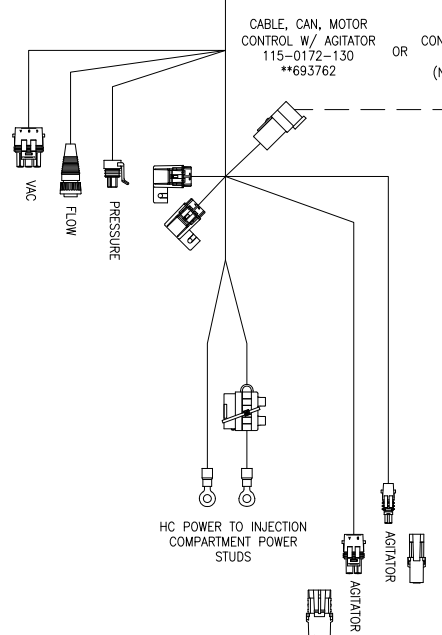

PUMP, SIDEKICK PRO, W/ CALIBRATOR 5-200 OZ/MIN 063-0173-589 **701459
OR
PUMP, SIDEKICK PRO, W/ CALIBRATOR 1-40 OZ/MIN 063-0173-590 (NOT SHOWN)