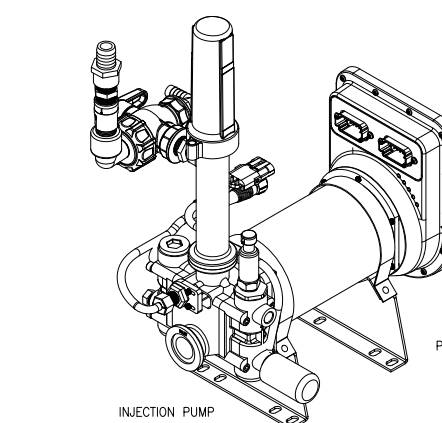

PUMP, SIDEKICK PRO, W/ CALIBRATOR 5-200 OZ/MIN 063-0173-589 **701459
OR
PUMP, SIDEKICK PRO, W/ CALIBRATOR 1-40 OZ/MIN 063-0173-590 (NOT SHOWN)