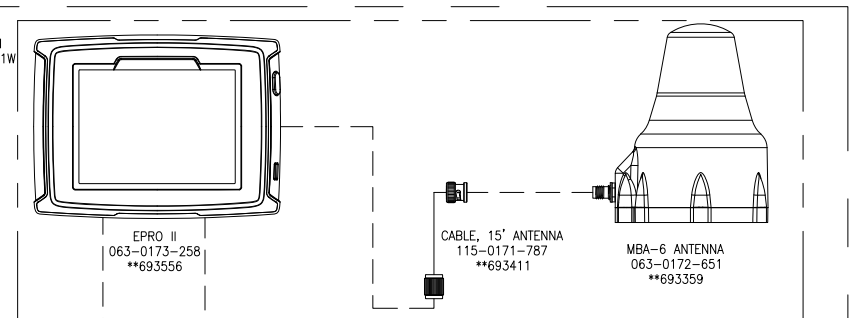

INSIDE CAB

KIT, EPRO II
117-5010-001W
**693321