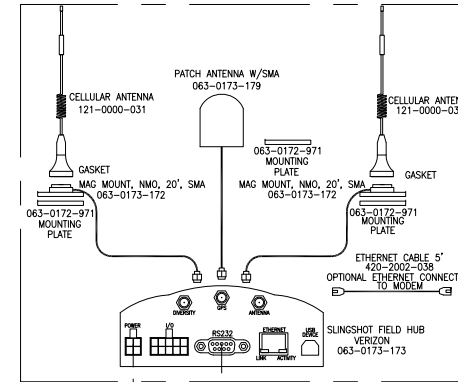

NOTES:

1. THE SOLE PURPOSE OF THIS DRAWING IS TO PROVIDE PROPER DOCUMENTATION FOR INSTALLATION PURPOSES ONLY AND DOES NOT NECESSARILY DEPICT ACCURATE KIT CONTENTS.
2. BATTERY POWER = CONNECT TO LIVE OR UNCLEAN SWITCHED POWER SOURCE.
3. SWITCHED POWER = CONNECT TO CLEAN SWITCHED POWER SOURCE.
4. ** INDICATES HAGIE PART NUMBER
5. SYSTEM WILL SUPPORT UP TO 3 SIDEKICK PRO INJECTION PUMPS

HAGIE MY2014 STS SYSTEM DRAWING – EPRO II

KIT, FIELD HUB, VERIZON CELLULAR
117-0171-304