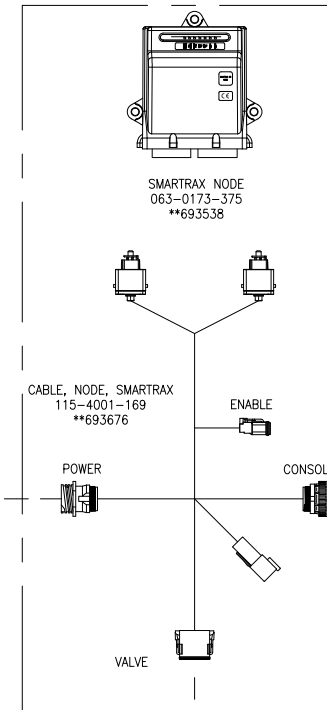

SMARTRAX KIT
117-0193-040
**693677

FIELD HUB POWER
115-0171-999