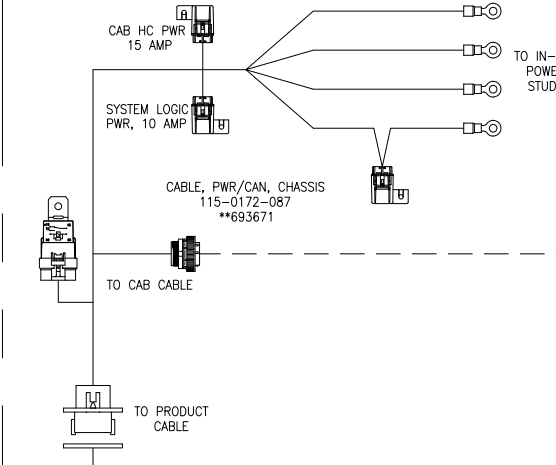

PUMP, SIDEKICK PRO, W/ CALIBRATOR 5-200 OZ/MIN 063-0173-589 **701459
OR
PUMP, SIDEKICK PRO, W/ CALIBRATOR 1-40 OZ/MIN 063-0173-590 (NOT SHOWN)